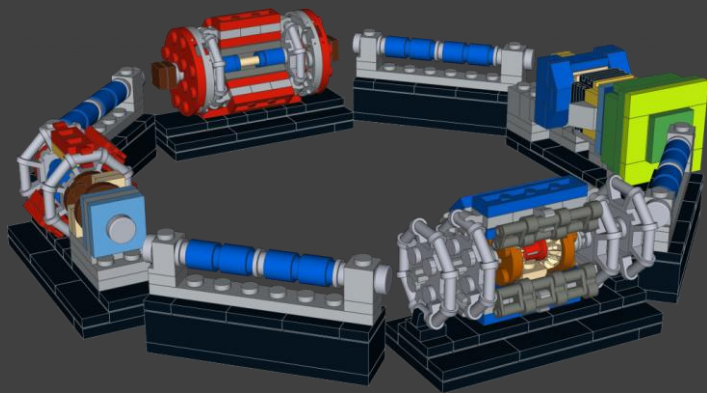

# **A balloon hovercraft & the CMS detector?!**

Education • CERN

# DIY Balloon Hovercraft

- A smooth surface
- A CD or DVD
- Super glue
- A sports bottle cap
- A cardboard tube
- A balloon

<https://solvay-education-programme.web.cern.ch/balloon-hovercraft-cms-particle-detector>

**A balloon hovercraft  
& the CMS detector?**

Science Gateway workshop  
Julia WOITHE  
09/07/2024

**Thanks for exploring with us!**