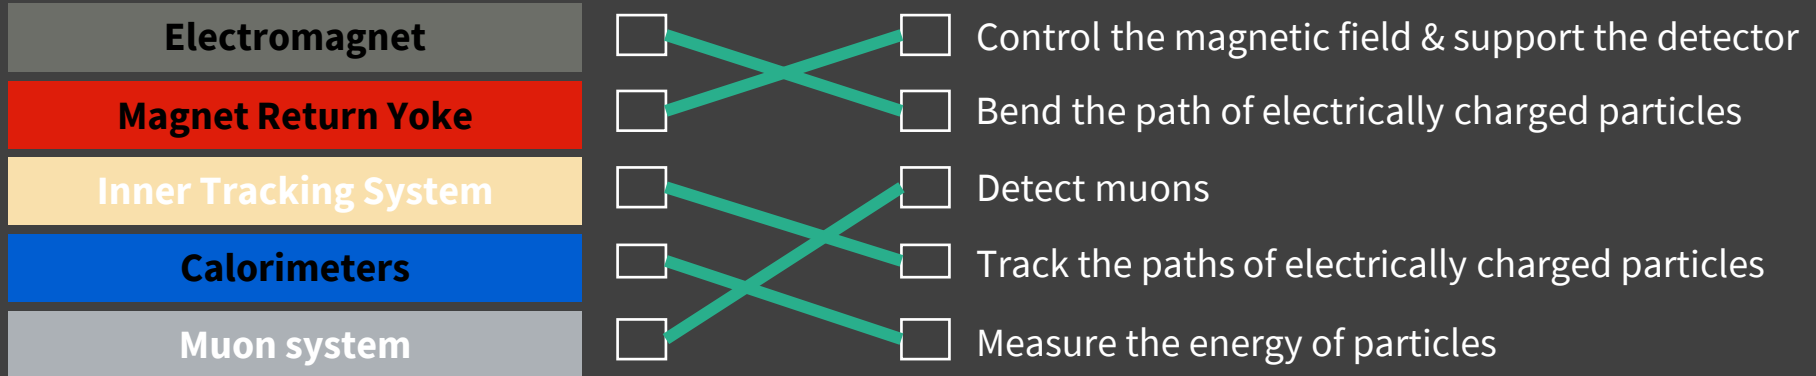

Time for a quiz! Which detector system is doing what?