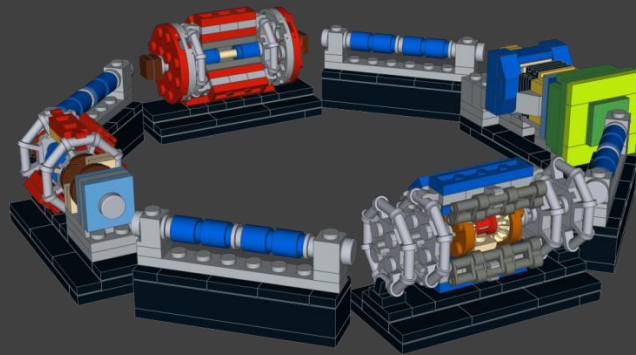

Build your own particle detector

Idea, models and Images by Nathan Readloff

More information & files: <https://build-your-own-particle-detector.org>