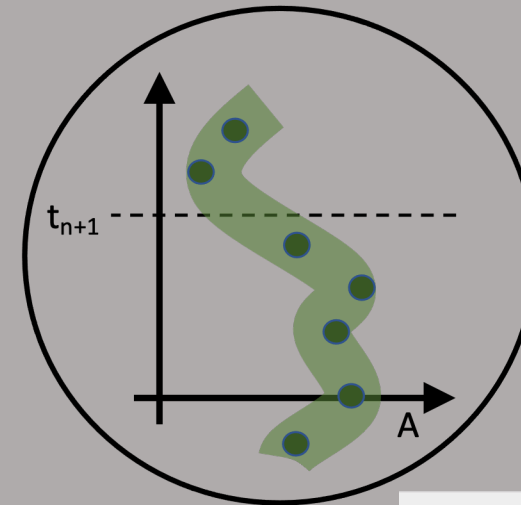

In-Situ and IoT data inventory for EO data

Remote sensing data

IW_GRDH_1S 290 59 799 MIB

425T173...425T173933_048256

ASC 2023-04-25 17:39

Sentinel-1

- Download data
- Resource page
- Copy resource link
- Search this type only
- Search in-situ data

4°E 5°E 6°E

analysis and validation