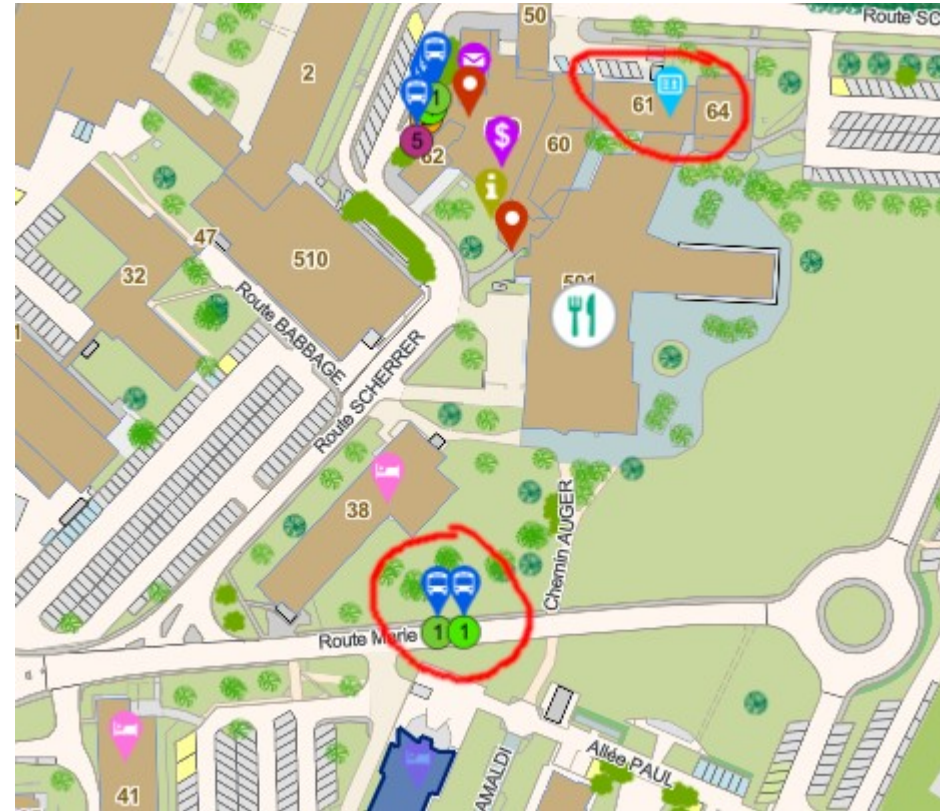

## Visits to the SC:

- Transport: by foot
- Meet outside at the pillar, the guide will come here

## Visits to the DCVP:

- Transport by bus

## Lists with names outside at the pillars

- For each day and for each location
- Please verify that you are on the list before joining

<https://visit.cern/safety>

# Visits:logistics

- DCVP visit on **Thursday**
  - Bus leaves at **13h15 at latest**
  - At **building 39** due to works
  - Meet at the pillar outside and go to building 39 together to catch the bus
  - The guide will expect us at the computer center
  - The bus will go back to building 39 at 14h15