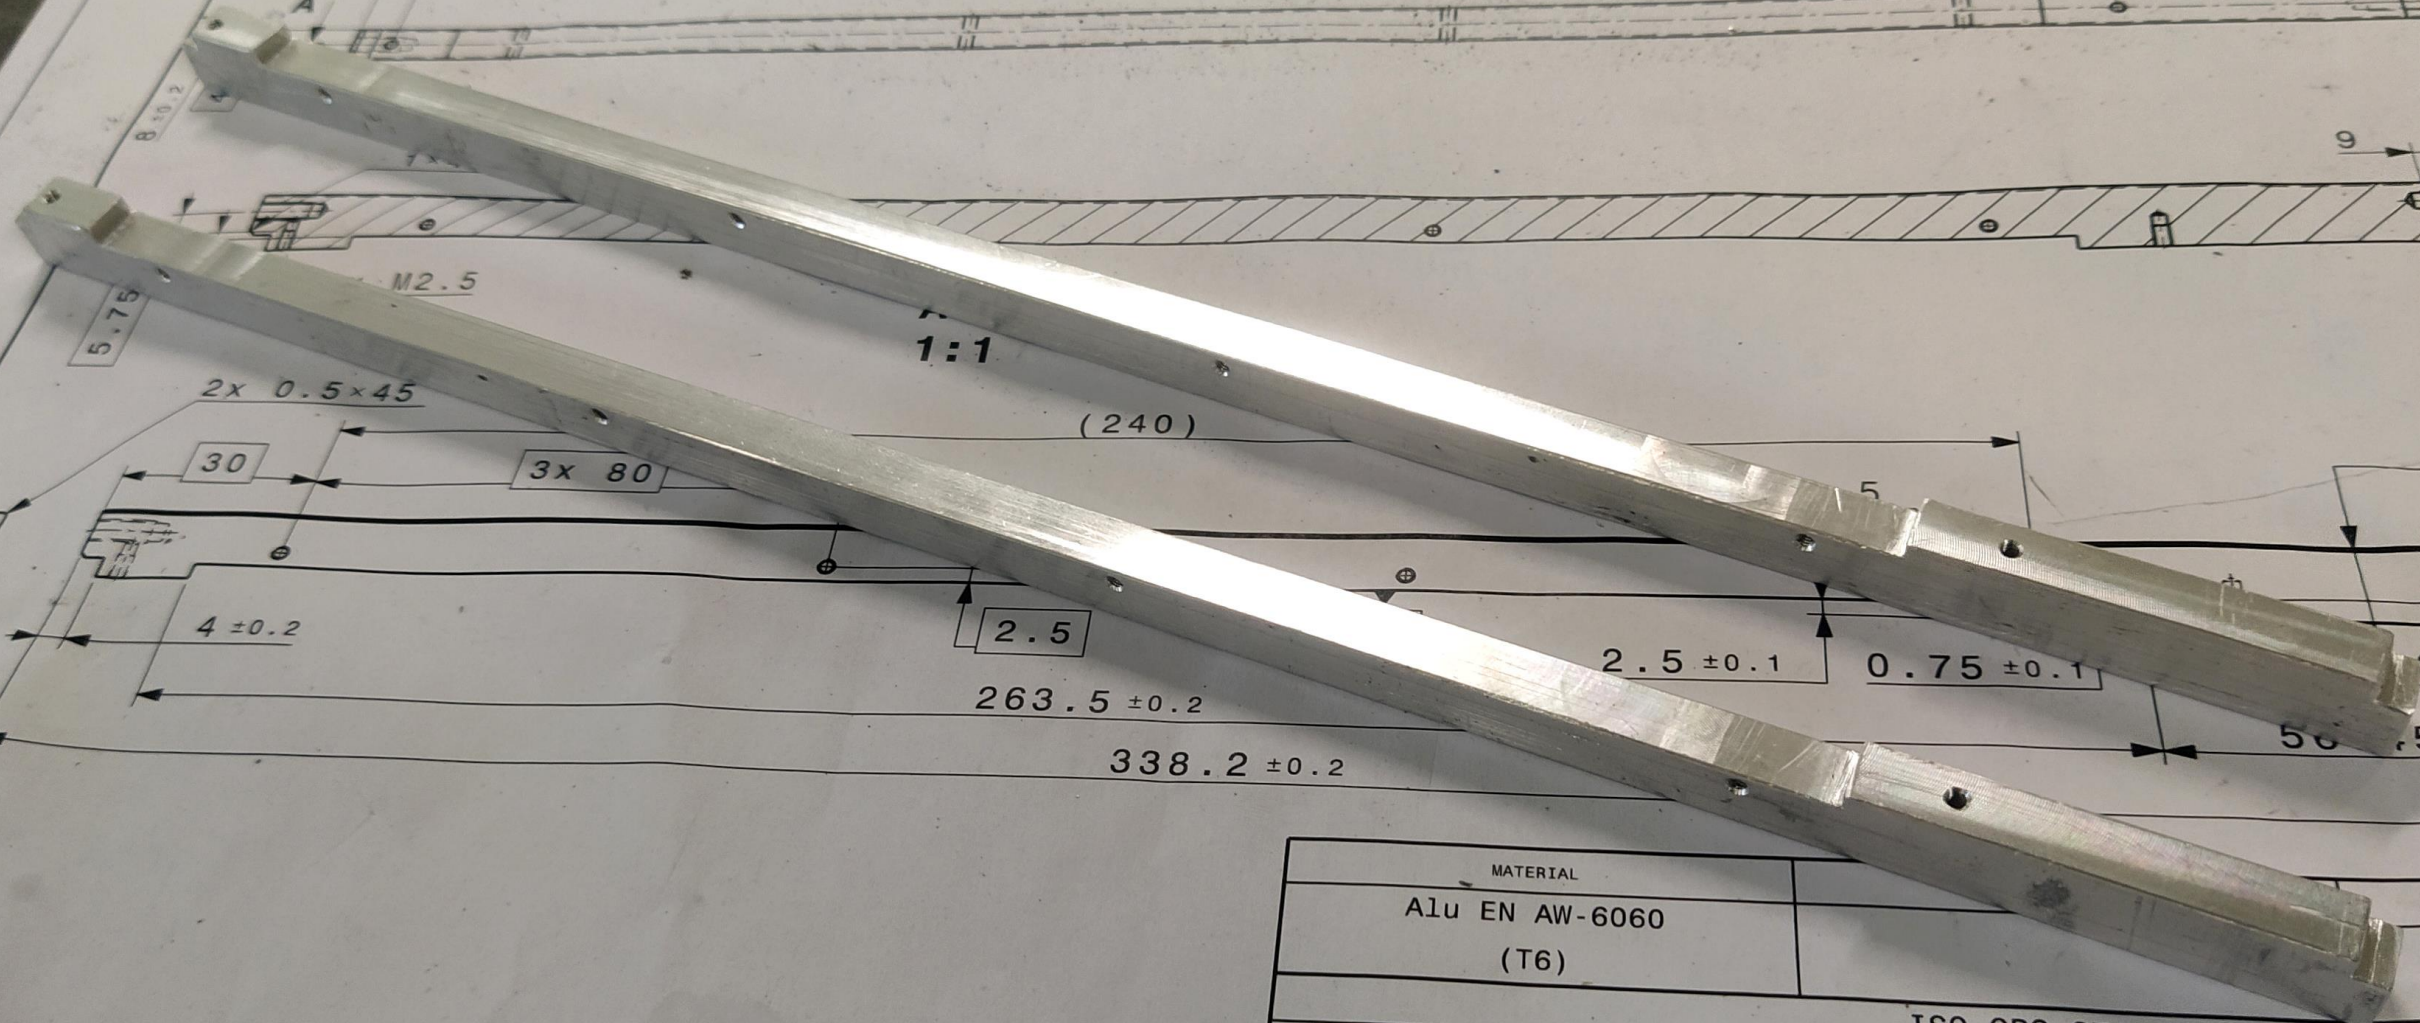

Plexiglas cast s...		ISO 13715
ISO 2768-fK		Last checked at 2022-04-0...
Unless otherwise mentioned, applicable		DESIGNED
MASS 235 g		CHECKED
DESIGNATION ITS3- mock up cover		RELEASED
		APPROV...

MATERIAL		
Alu EN AW-6060 (T6)		
ISO GPS STANDARDS		
ISO 2768-fK	$\sqrt{Ra 0.8}$	IS
Unless otherwise mentioned, applicable ISO GPS standards are those prior to 2010-08-01		
MASS 117 g	WHERE USED	Not Applicable
DESIGNATION		[Last checked at