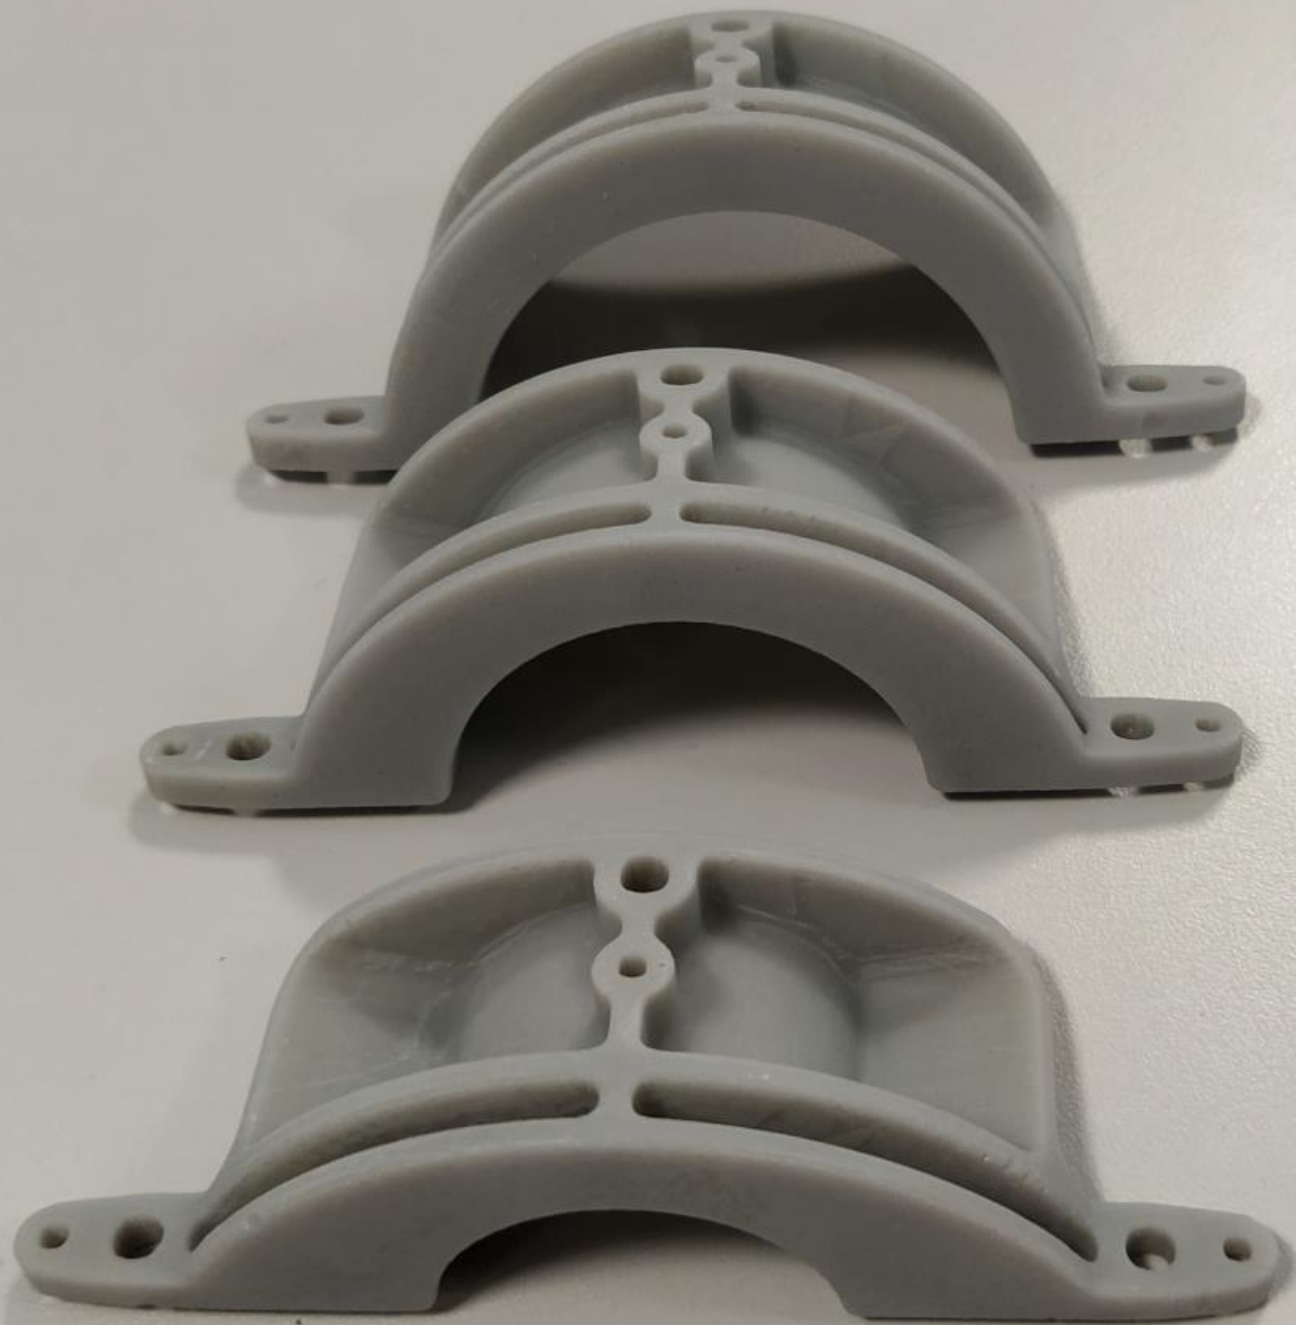

Plexiglas cast s...		ISO 13715
ISO 2768-fK		Last checked at 2022-04-0...
Unless otherwise mentioned, applicable		DESIGNED
MASS 235 g		CHECKED
DESIGNATION ITS3- mock up cover		RELEASED
		APPROV...

MATERIAL		
Alu EN AW-6060 (T6)		
ISO GPS STANDARDS		
ISO 2768-fK	$\sqrt{Ra 0.8}$	IS
Unless otherwise mentioned, applicable ISO GPS standards are those prior to 2010-08-01		
MASS 117 g	WHERE USED	Not Applicable
DESIGNATION		[Last checked at