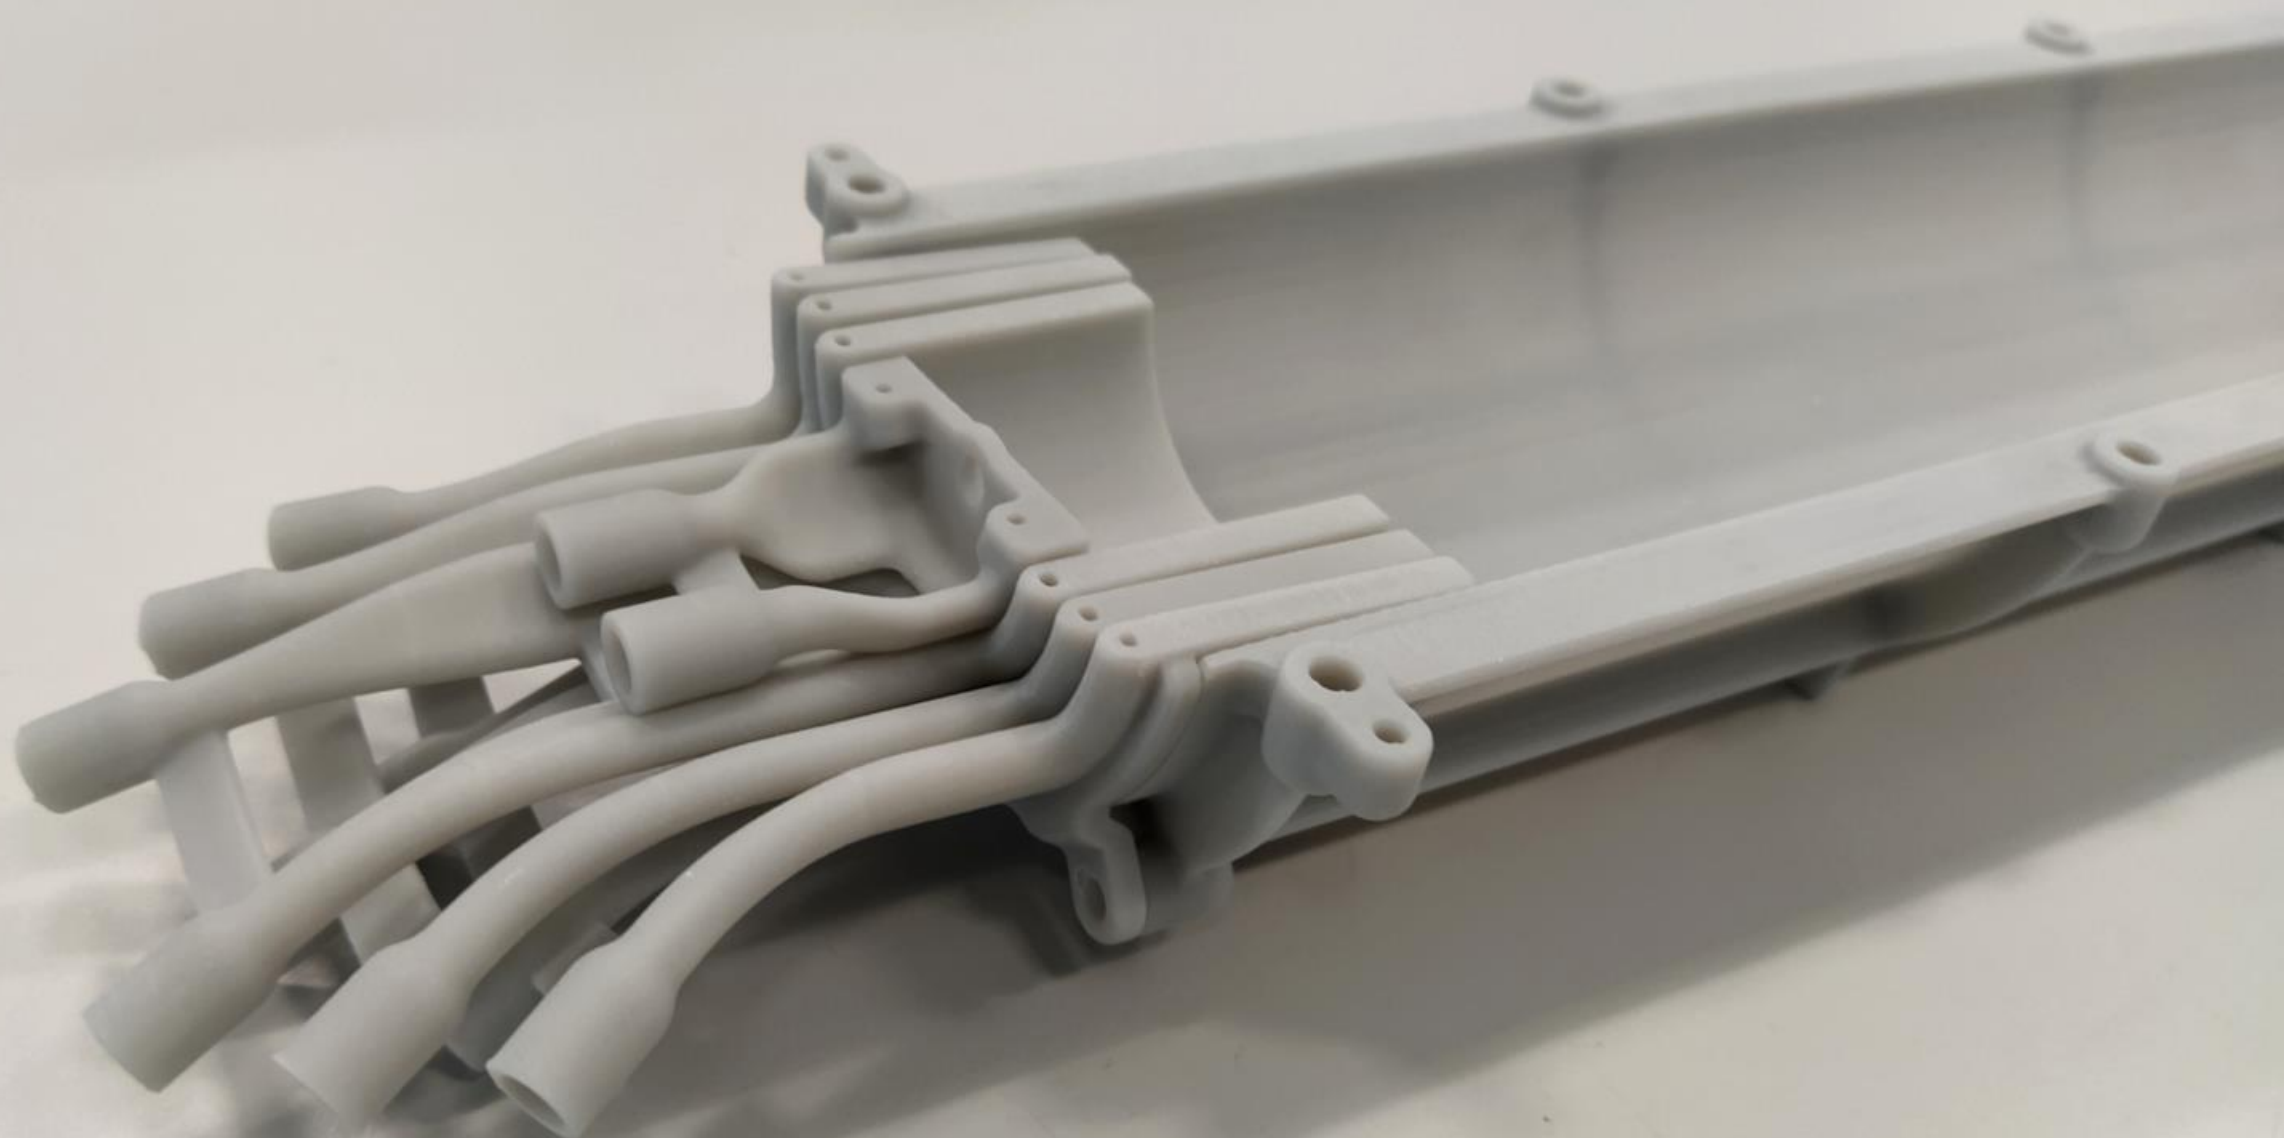

Plexiglas cast s...		ISO 13715
ISO 2768-fK		Last checked at 2022-04-0...
Unless otherwise mentioned, applicable		DESIGNED
MASS 235 g		CHECKED
DESIGNATION ITS3- mock up cover		RELEASED
		APPROV...

MATERIAL		
Alu EN AW-6060 (T6)		
ISO GPS STANDARDS		
ISO 2768-fK	$\sqrt{Ra 0.8}$	IS
Unless otherwise mentioned, applicable ISO GPS standards are those prior to 2010-08-01		
MASS 117 g	WHERE USED	Not Applicable
DESIGNATION		[Last checked at