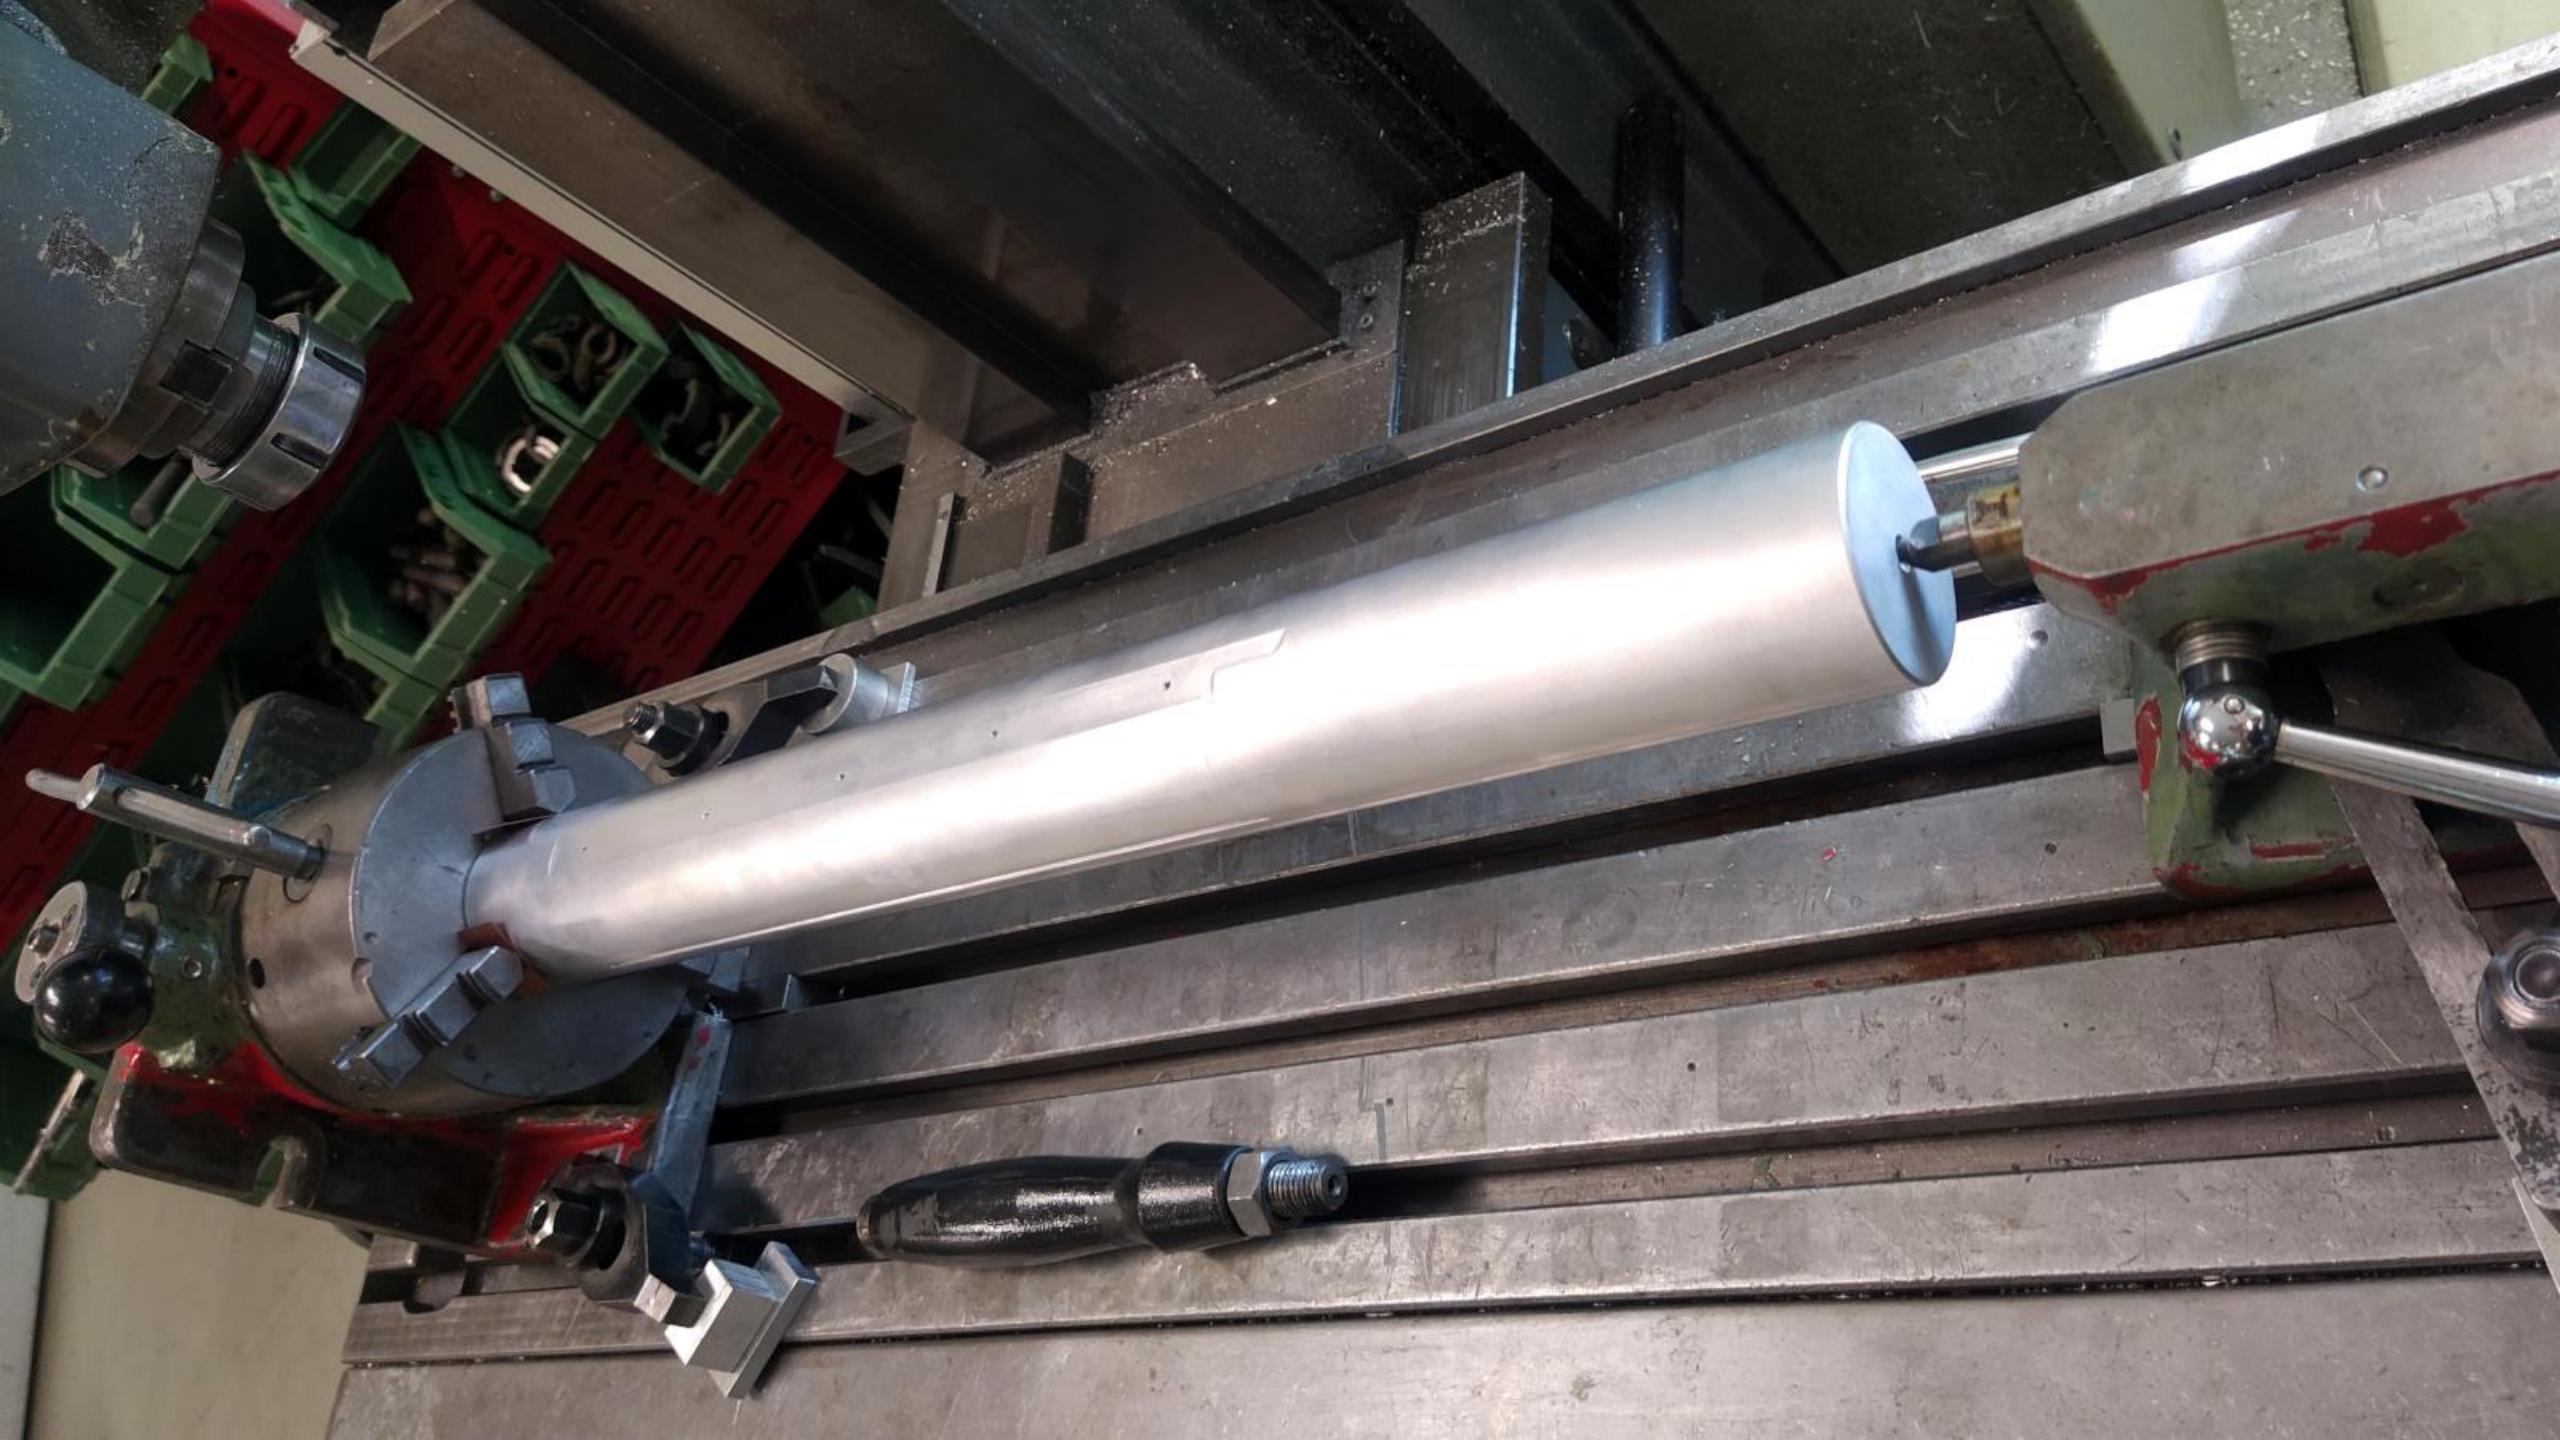

Plexiglas cast s...		ISO 13715
ISO 2768-fK		Last checked at 2022-04-0...
Unless otherwise mentioned, applicable		DESIGNED
MASS 235 g		CHECKED
DESIGNATION ITS3- mock up cover		RELEASED
		APPROV...

MATERIAL		
Alu EN AW-6060 (T6)		
ISO GPS STANDARDS		
ISO 2768-fK	$\sqrt{Ra 0.8}$	IS
Unless otherwise mentioned, applicable ISO GPS standards are those prior to 2010-08-01		
MASS 117 g	WHERE USED	Not Applicable
DESIGNATION		[Last checked at