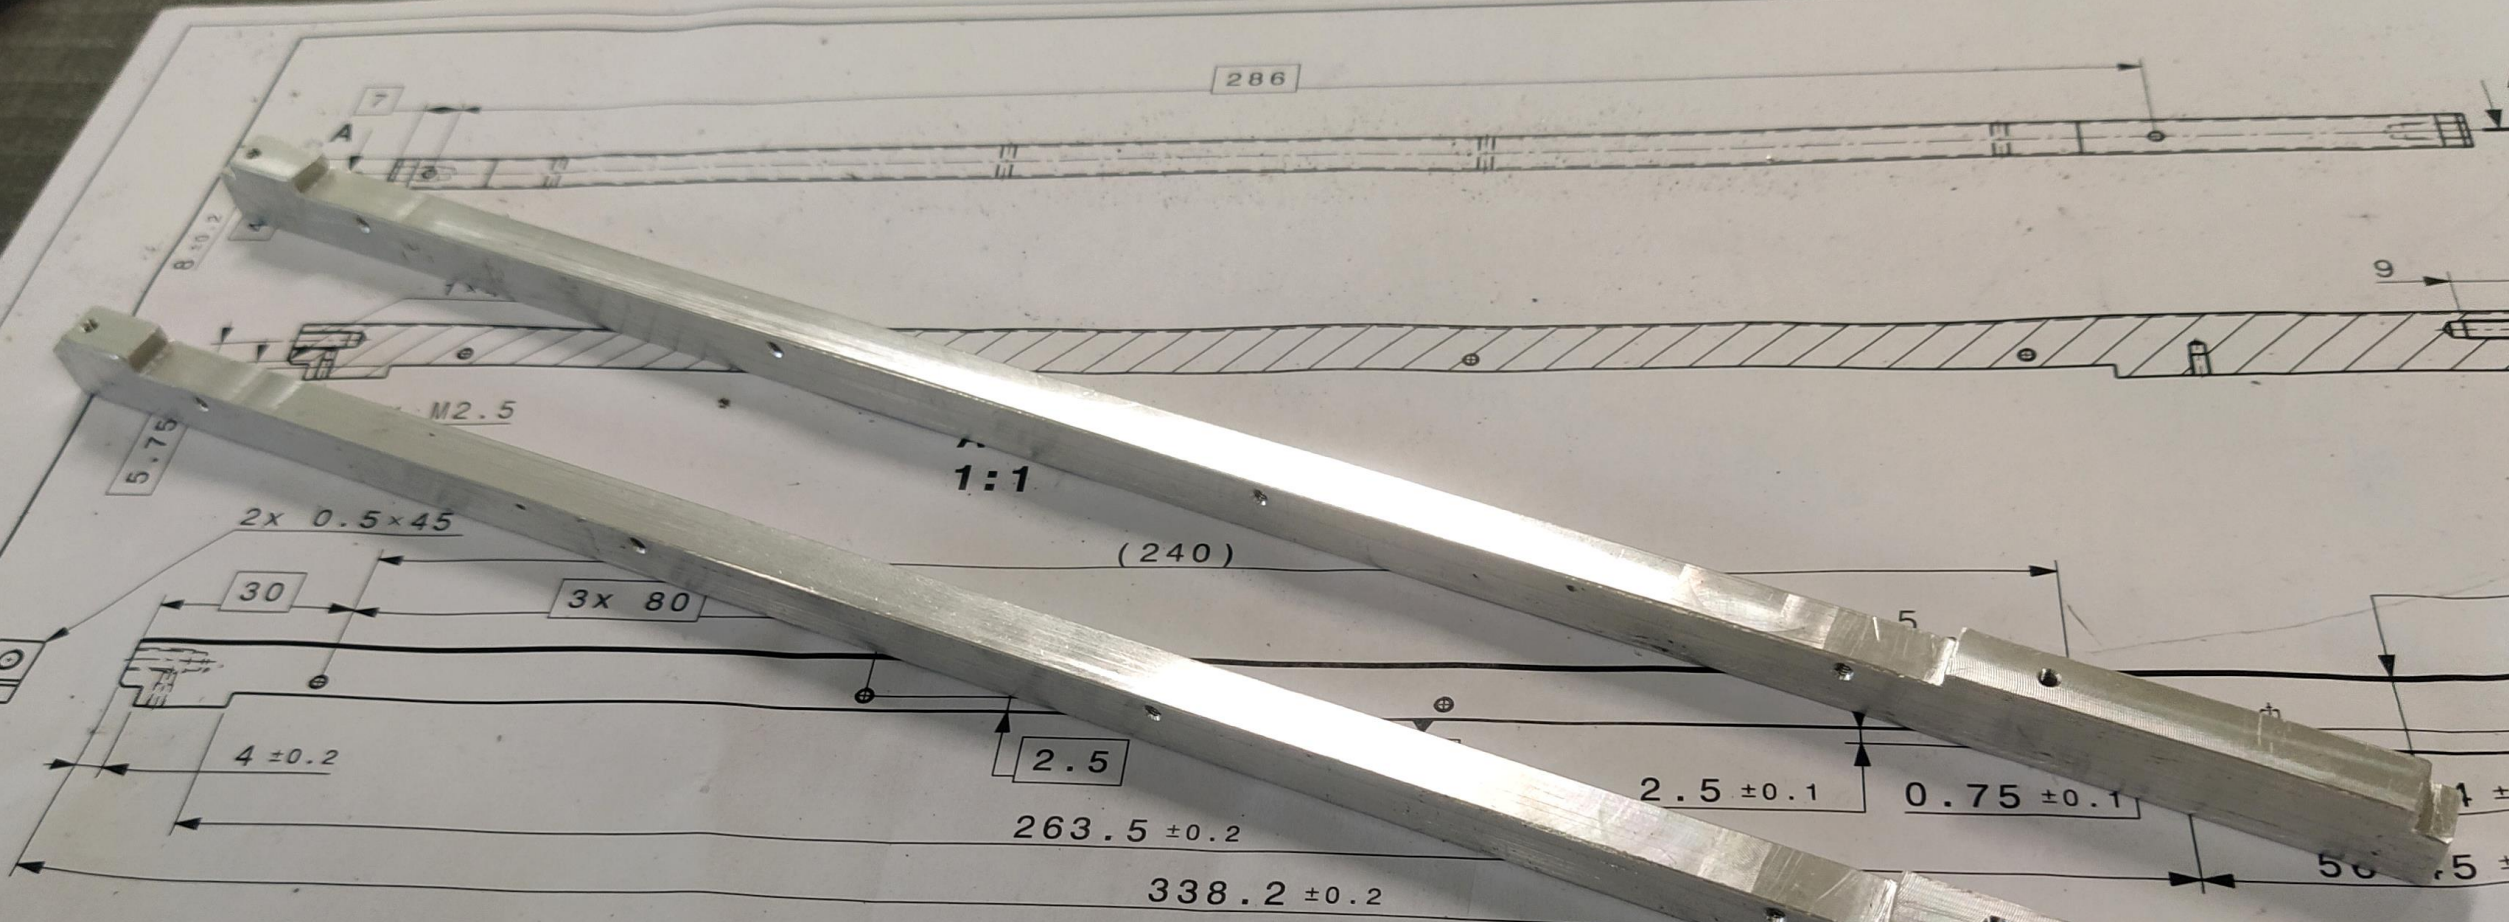

Plexiglas cast s...		ISO 13715
ISO 2768-fK		Last checked at 2022-04-0...
Unless otherwise mentioned, applicable		DESIGNED
MASS 235 g		CHECKED
DESIGNATION ITS3- mock up cover		RELEASED
		APPROV...

MATERIAL		
Alu EN AW-6060 (T6)		
ISO GPS STANDARDS		
ISO 2768-fK	$\sqrt{Ra 0.8}$	IS
Unless otherwise mentioned, applicable ISO GPS standards are those prior to 2010-08-01		
MASS 117 g	WHERE USED	Not Applicable
DESIGNATION		[Last checked at