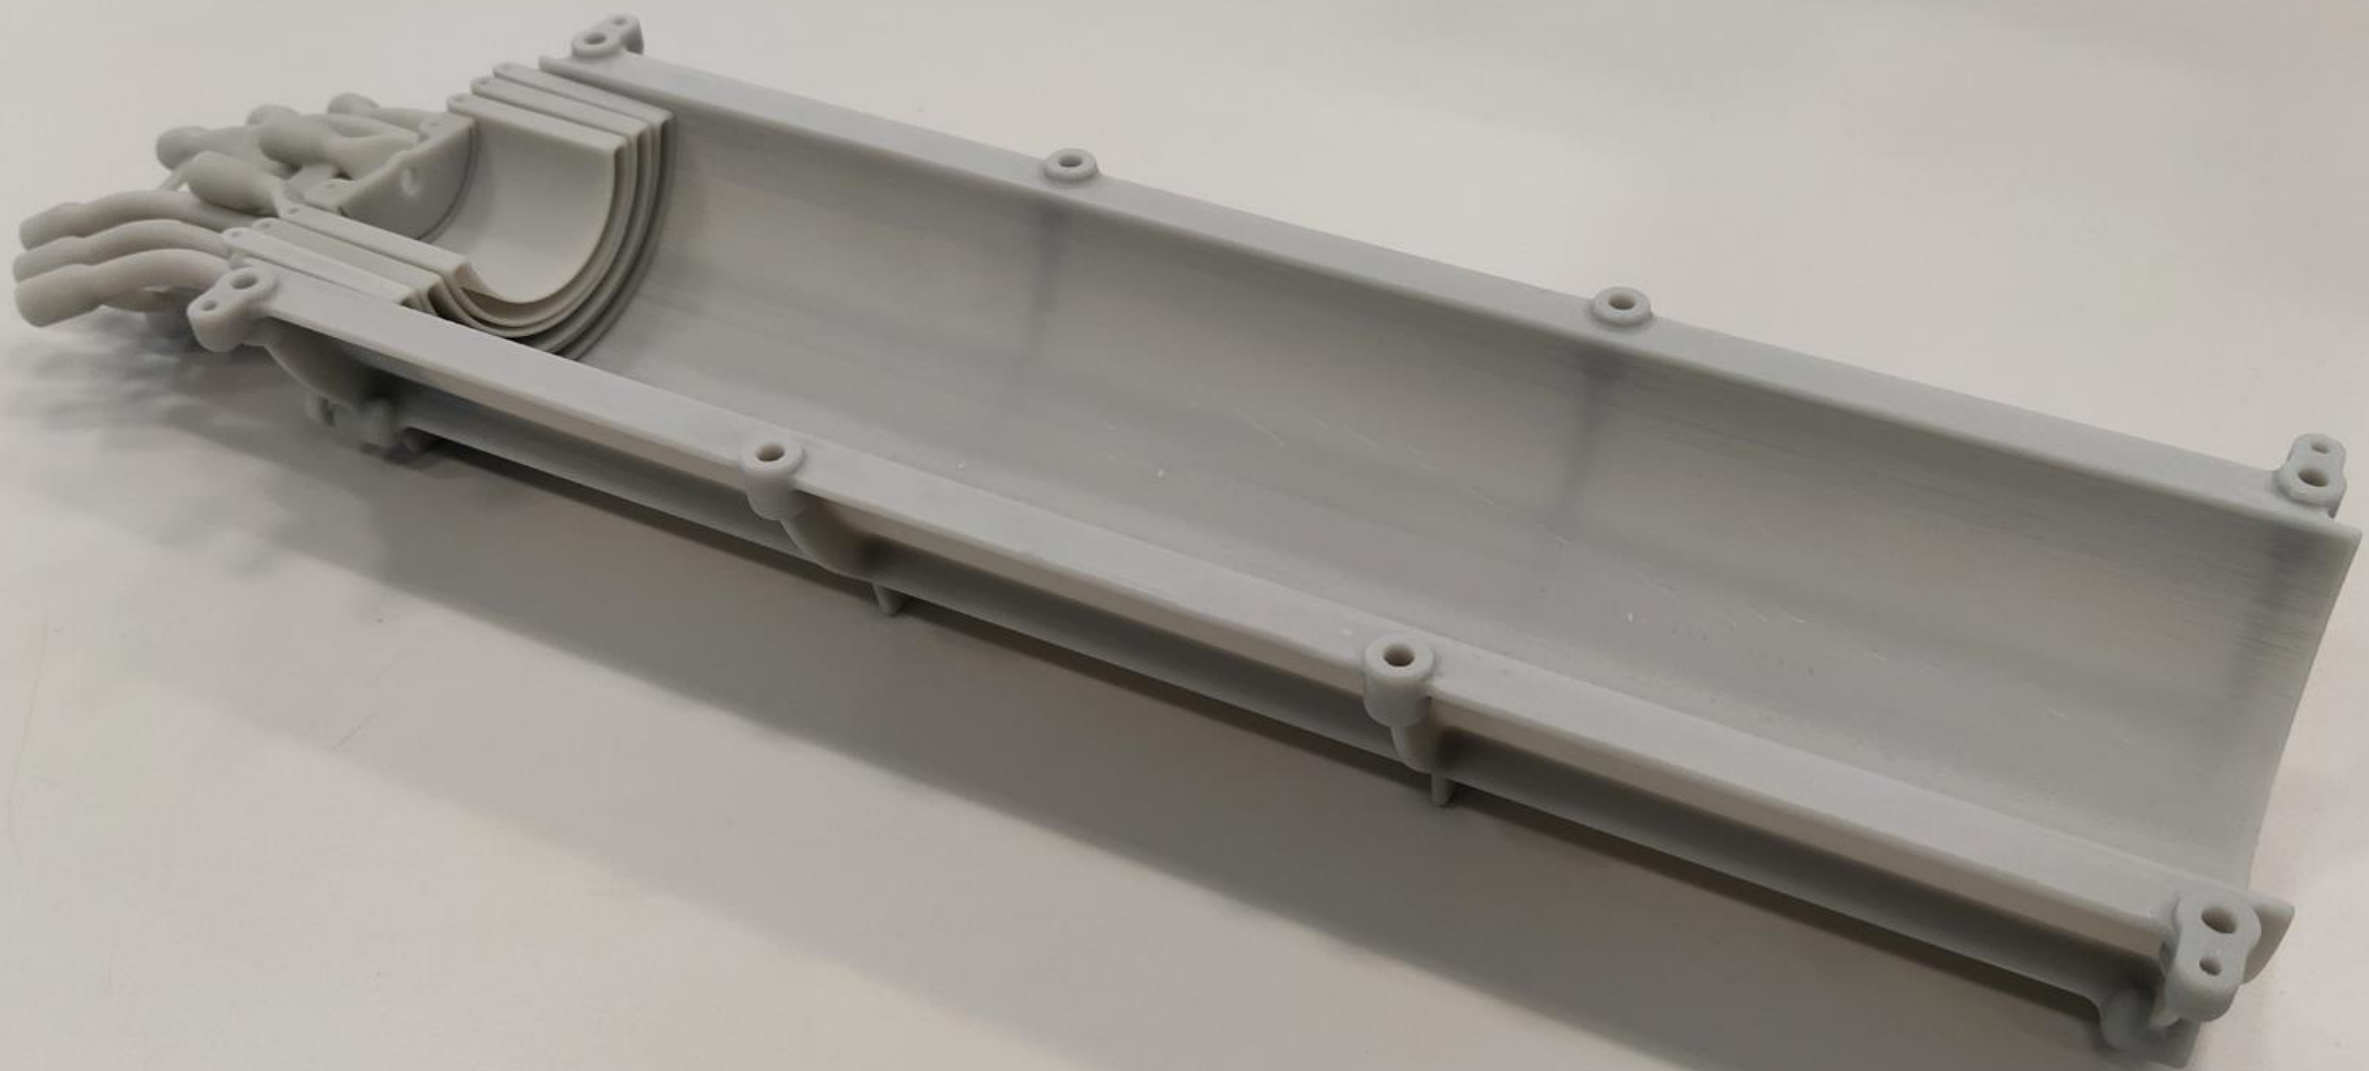

Plexiglas cast s...		ISO 13715
ISO 2768-fK		Last checked at 2022-04-0...
Unless otherwise mentioned, applicable		DESIGNED
MASS 235 g		CHECKED
DESIGNATION ITS3- mock up cover		RELEASED
		APPROV...

MATERIAL		
Alu EN AW-6060 (T6)		
ISO GPS STANDARDS		
ISO 2768-fK	$\sqrt{Ra 0.8}$	IS
Unless otherwise mentioned, applicable ISO GPS standards are those prior to 2010-08-01		
MASS 117 g	WHERE USED	Not Applicable
DESIGNATION		[Last checked at