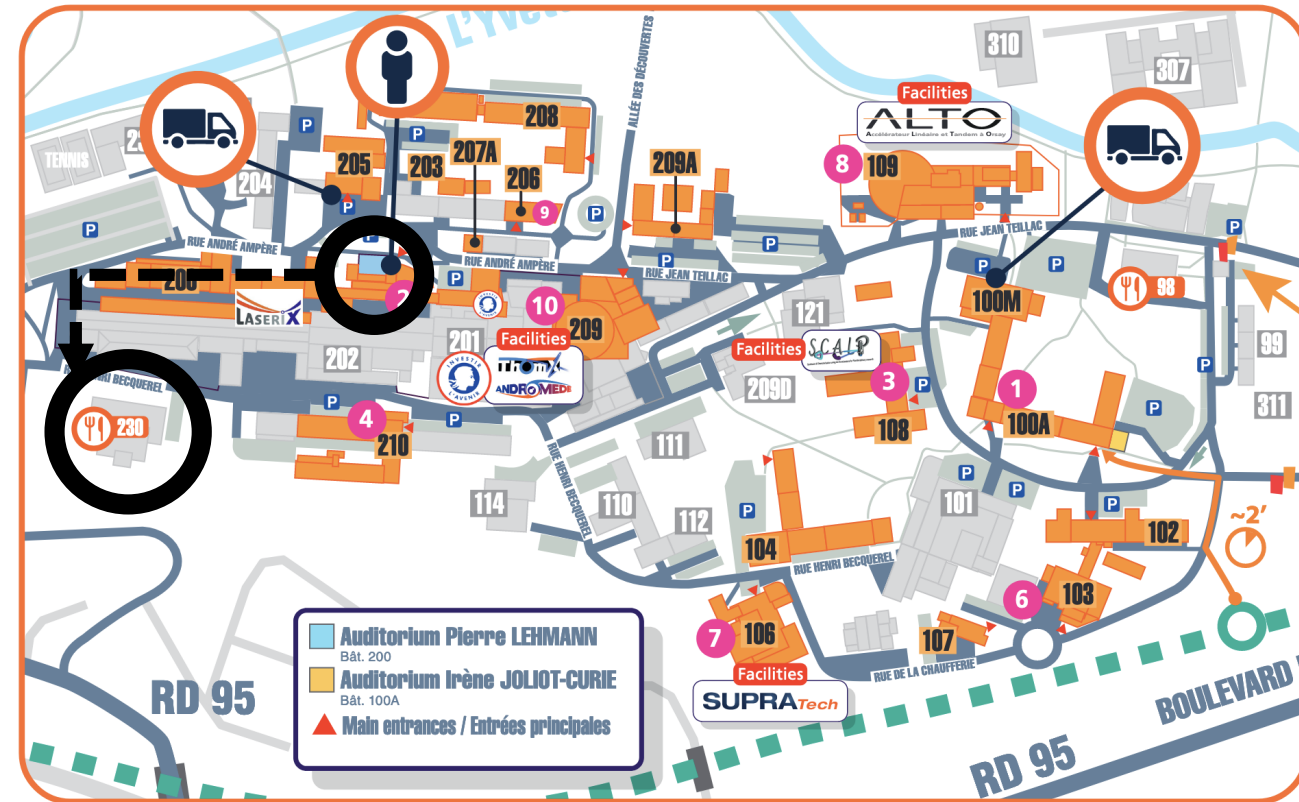

Monday and Tuesday, in the cafeteria next to the auditorium in building 200

Wednesday, also next to the auditorium in building 100

Lunches

- Monday, Tuesday: In the campus canteen (CESFO), at 13:15: we can go all together after the morning sessions.
- One ticket = 1 starter, 1 hot dish, 1 desert, 1 drink
- Wednesday, lunch boxes after the end of the meeting in a room close to the auditorium in building 100

Wifi

- EDUROAM
- Or IJCLAB-Public network (with registration on portal)
- The cafeteria can be used during all day
- If you need an office to work or meet, please tell me

Workshop dinner

- Restaurant 'La Coupole', 102 boulevard du Montparnasse, Paris 14
- 19:30 on Tuesday 13 Dec
- From Orsay (~30 min):
 - RER B to **Denfert-Rochereau** + Subway line 4 direction 'Porte de Clignancourt' to **Vavin**
 - RER B to **Port-Royal** and 750 m walk on 'boulevard Montparnasse'

IJCLab buildings coordinates

Some... GPSMarkers at IJCLab

  100A LAT/LONG: 48.698401,2.176352 MAPCODE: FRA 8T.M0P	  100M LAT/LONG: 48.699113,2.176427 MAPCODE: FRA 8T.M1J
  102 LAT/LONG: 48.697769,2.177296 MAPCODE: FRA 8T.M8L	  103 LAT/LONG: 48.697230,2.176912 MAPCODE: FRA 8T.TBB
 104 LAT/LONG: 48.697623,2.175272 MAPCODE: FRA 8T.LQX	  Platform: Supratech 106 LAT/LONG: 48.697297,2.174193 MAPCODE: FRA 8T.LG7
 Platform: JANNUS-SCALP  108 LAT/LONG: 48.698529,2.175596 MAPCODE: FRA 8T.LSS	 Platform: ALTO  109 LAT/LONG: 48.699537,2.176515 MAPCODE: FRA 8T.M1C
 Platform: LASERIX   200 LAT/LONG: 48.699271,2.170940 MAPCODE: FRA 7T.RKX	  205 LAT/LONG: 48.699637,2.170697 MAPCODE: FRA 7T.RHL
 VIRTUAL DATA  206 LAT/LONG: 48.699578,2.171929 MAPCODE: FRA 7T.RTH	 208 LAT/LONG: 48.699889,2.172633 MAPCODE: FRA 8T.L05
 Platforms: THOMX & ANDROMEDE  209 LAT/LONG: 48.699235,2.172549 MAPCODE: FRA 8T.L0D	 209A LAT/LONG: 48.699524,2.173150 MAPCODE: FRA 8T.L4P
 THEORY  210 LAT/LONG: 48.698321,2.171014 MAPCODE: FRA 7T.RL8	
 HEALTH  440 LAT/LONG: 48.703379,2.178655 MAPCODE: FRA 8T.FLN	