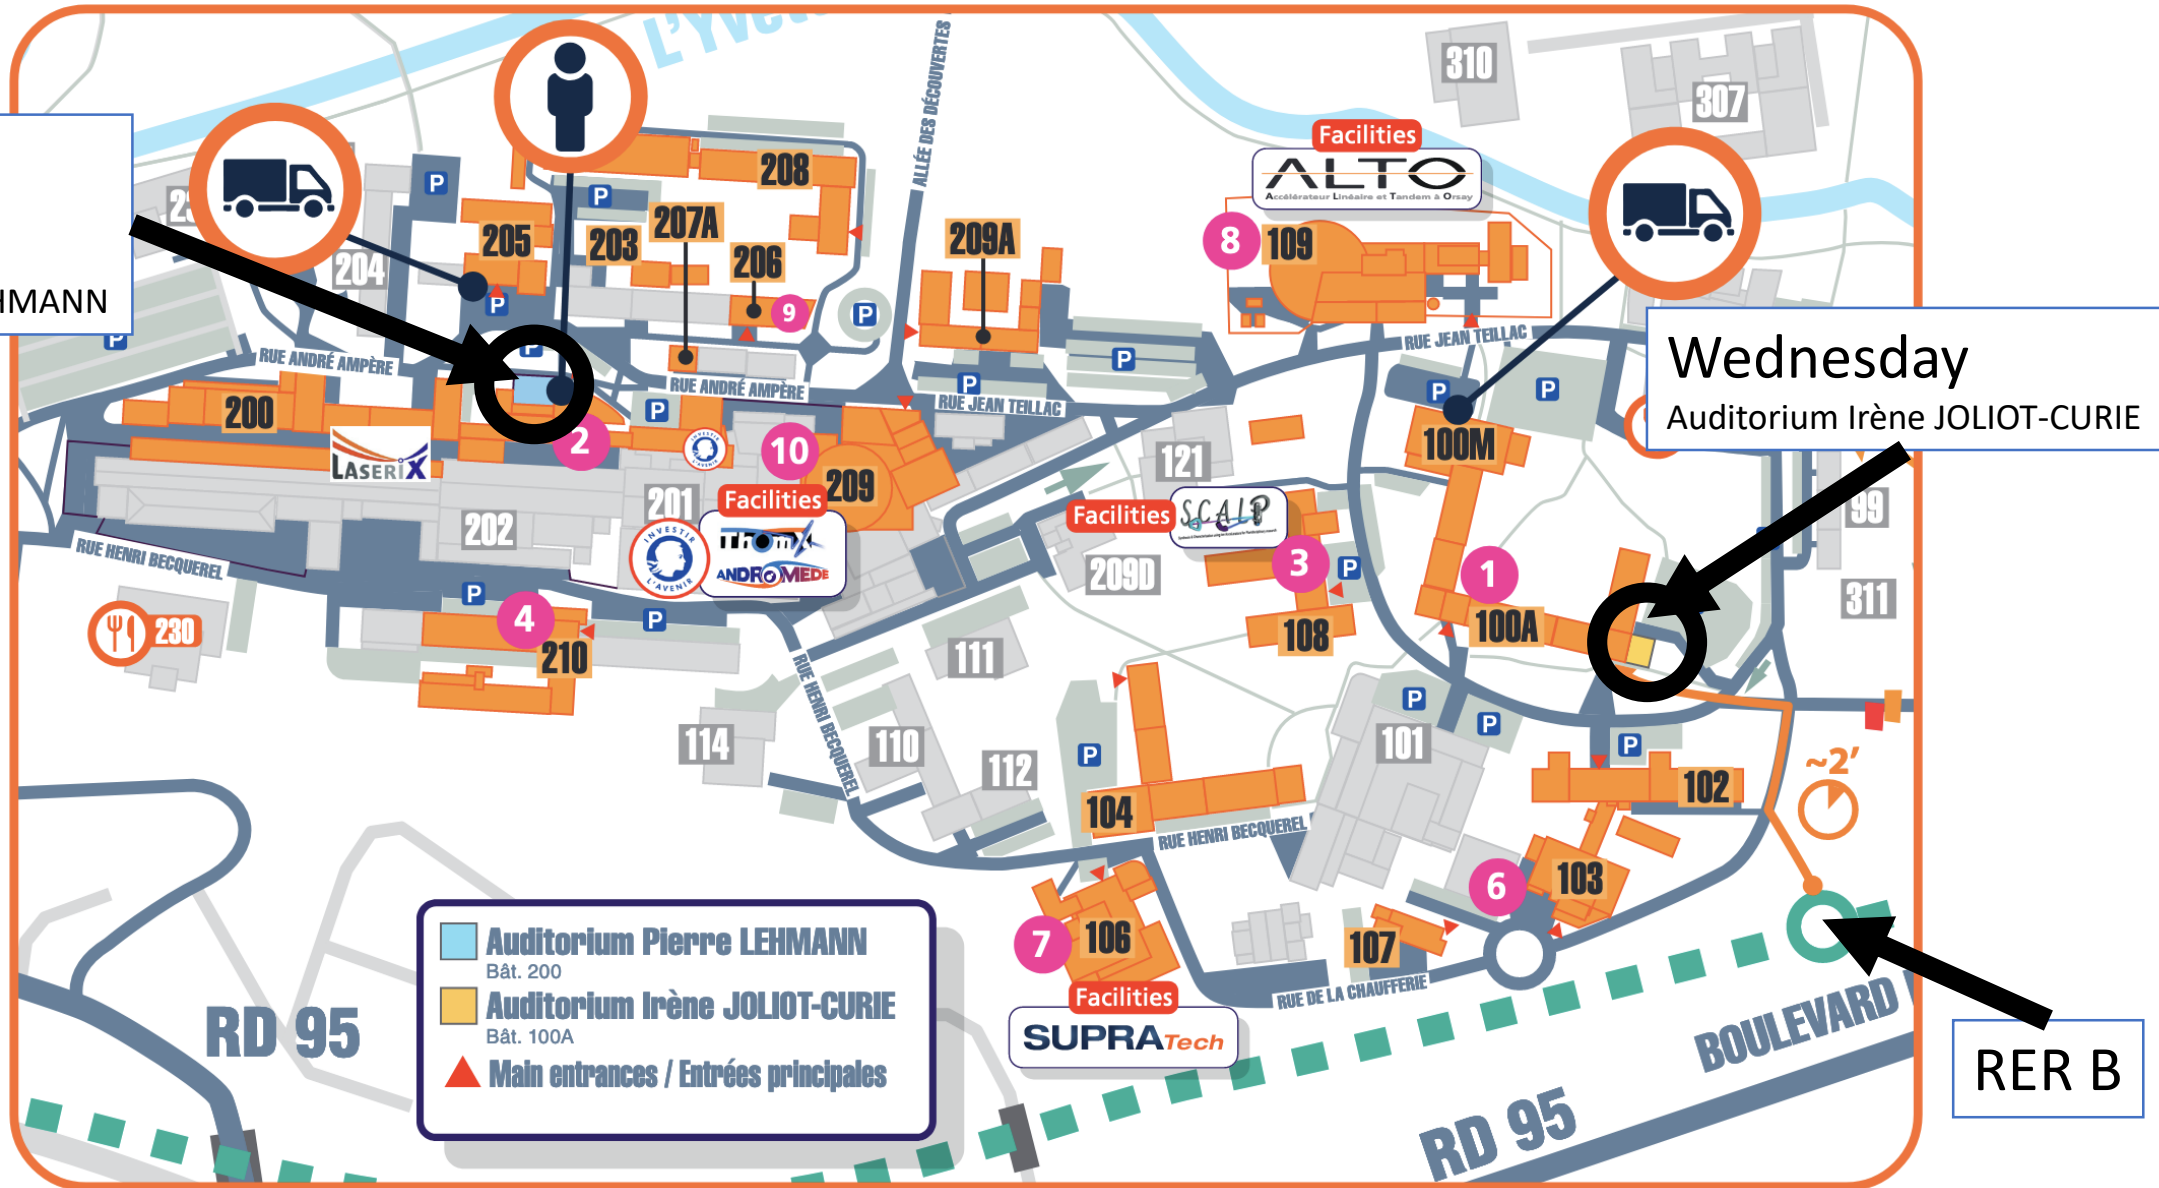

Meeting rooms

Monday
Tuesday

Auditorium Pierre LEHMANN

Wednesday

Auditorium Irène JOLIOT-CURIE