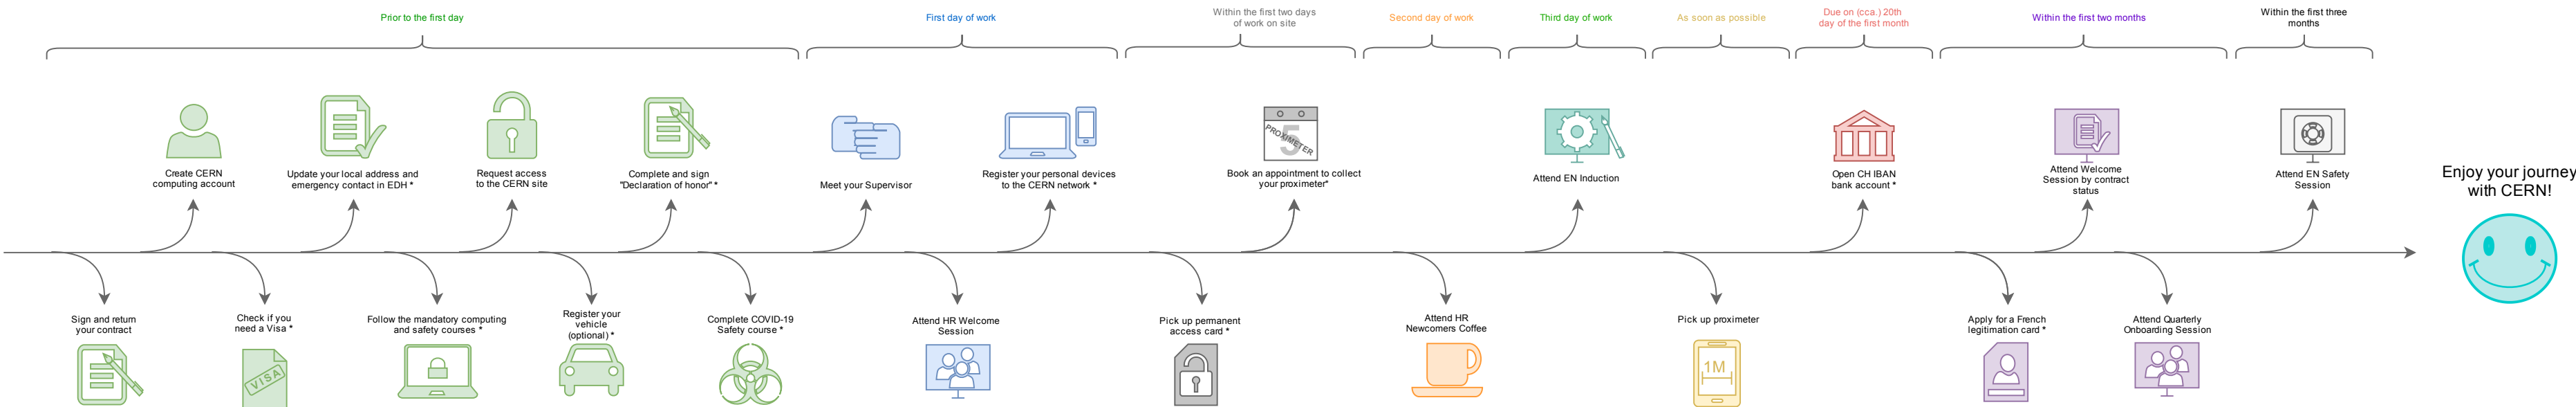

Newcomers' Tasks Timeline

First week "essentials": a schematic guide to the various key tasks to complete in your first days at CERN

Legend: Icons marked with * are hyperlinked: click on the icon for more information

Check it out!

Before I arrive formalities: <https://hr.web.cern.ch/before-i-arrive>

My first week at CERN: <https://hr.web.cern.ch/my-first-week>

Life at CERN: <https://hr.web.cern.ch/life-cern>

If you need help or support, don't hesitate to reach out!