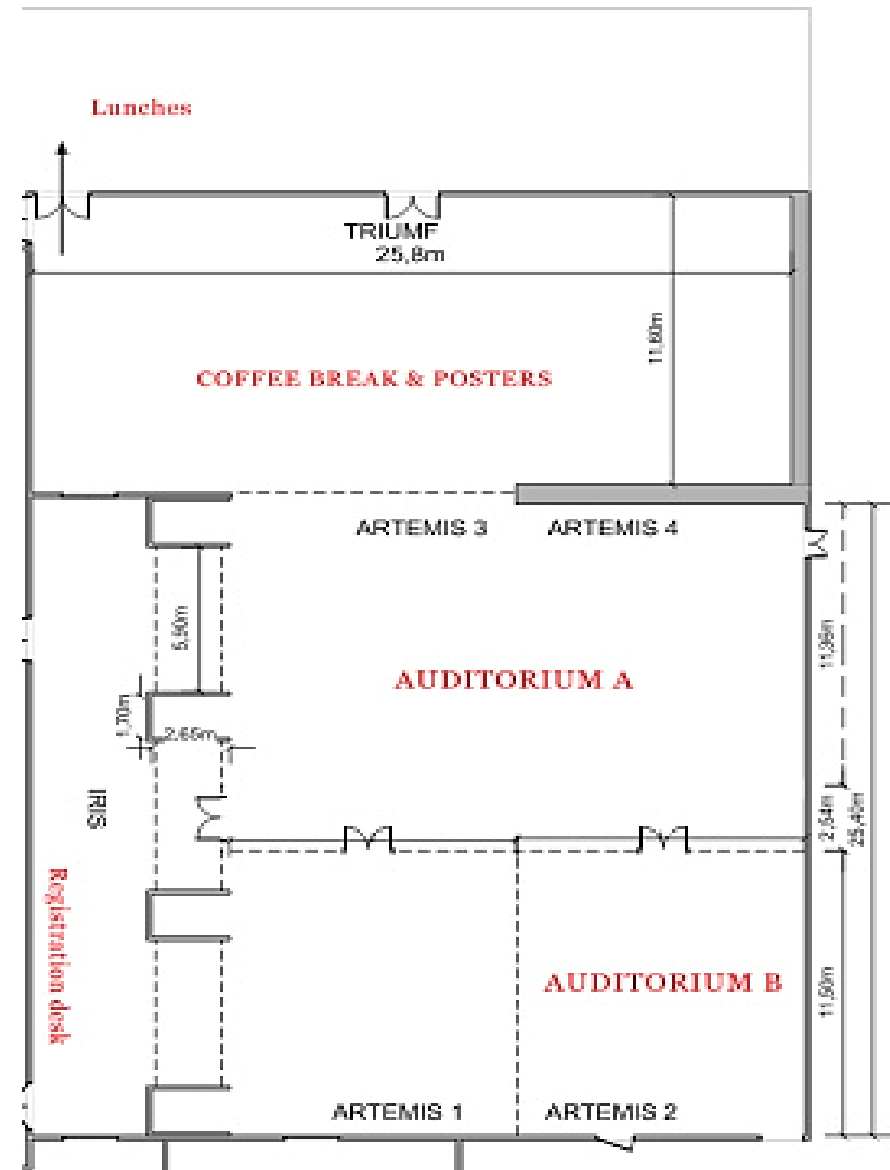

# TWEPP: Local Organisation

- Sessions:
  - Plenary here
  - Parallel A: here
  - Parallel B: around the corner
- Breaks: neighbouring hall
- Posters: neighbouring hall
- Lunches
- Talks: upload them during the previous session at the latest (Sandra could assist you)

# Throughout the week

- Monday:
  - plenary session till 18 hrs
  - welcome reception afterwards: OLYMP hall, neighbouring hotel, 19<sup>th</sup> floor
- Tuesday, Wednesday
  - plenary and parallel sessions
- Thursday
  - topical session
  - parallel sessions
  - poster session
  - dinner

# Throughout the week

- Thursday
  - topical session
  - parallel sessions
  - poster session
  - dinner
- Transport from the hotel to a dinner with a historical tram going via the old parts of town

# Throughout the week

- Monday:
  - plenary session till 18 hrs
  - welcome reception afterwards: OLYMP hall, neighbouring hotel (5 mins walk), 19<sup>th</sup> floor
- Tuesday, Wednesday
  - plenary and parallel sessions
- Thursday
  - topical session
  - parallel sessions
  - poster session
  - dinner
- Friday
  - sessions
  - tutorial (OLYMP, 19<sup>th</sup> floor) - still places