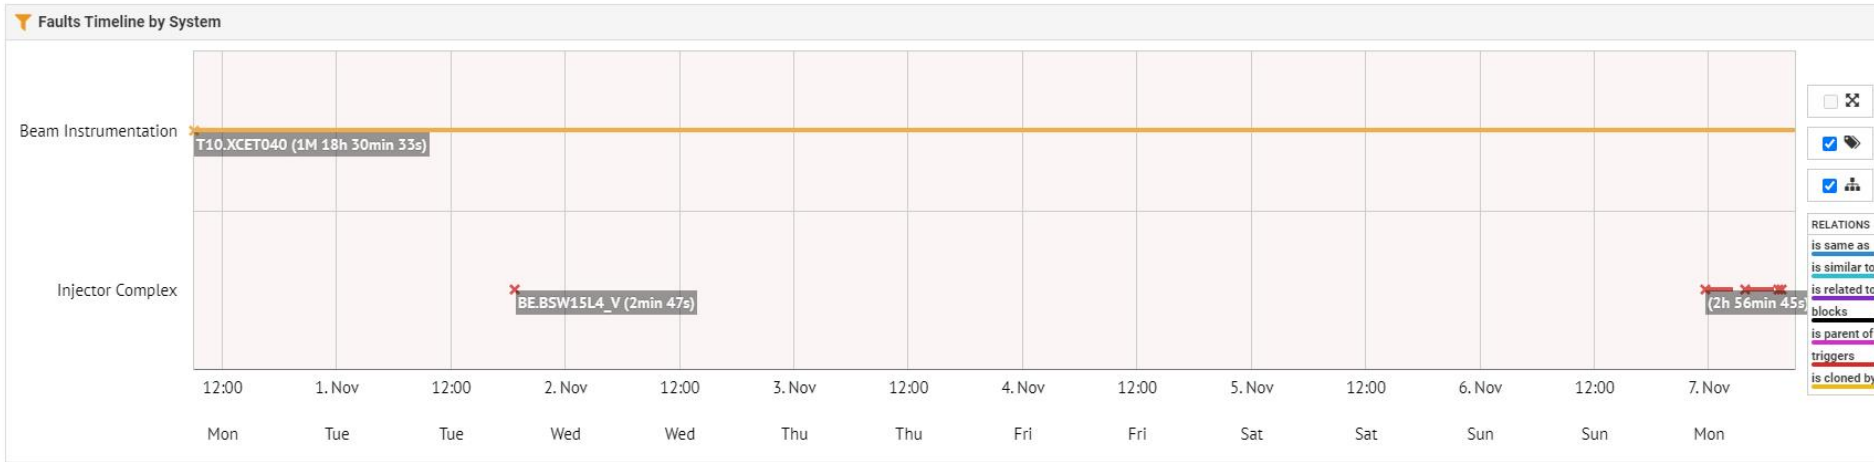

East Area FOM Report

Global Availability

96.2%

Blocking Faults

5

Total Faults

6

Fault Duration (overlap excluded)

158.0h

North Area FOM Report

Global Availability

74.0%

Blocking Faults

8

Total Faults

11

Fault Duration (overlap excluded)

117.2h