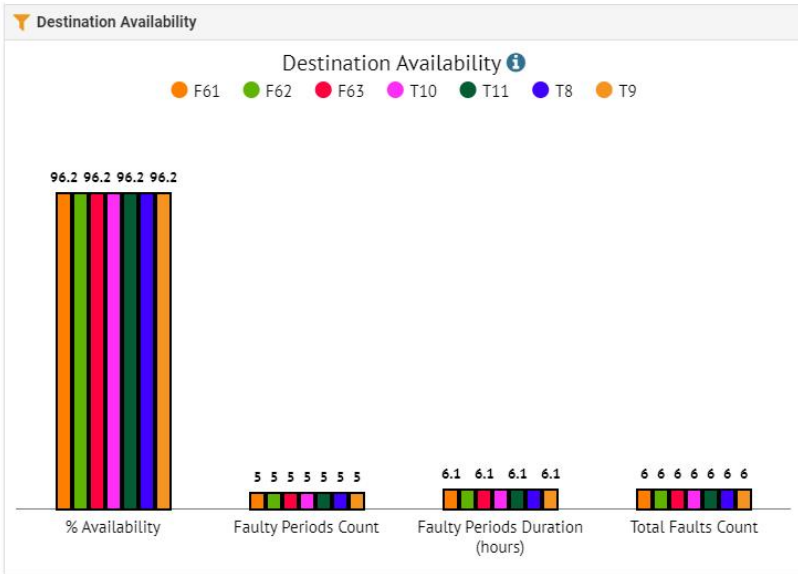

East Area FOM Report

Global Availability

96.2%

Blocking Faults

5

Total Faults

6

Fault Duration (overlap excluded)

158.0h

North Area FOM Report

Global Availability

74.0%

Blocking Faults

8

Total Faults

11

Fault Duration (overlap excluded)

117.2h