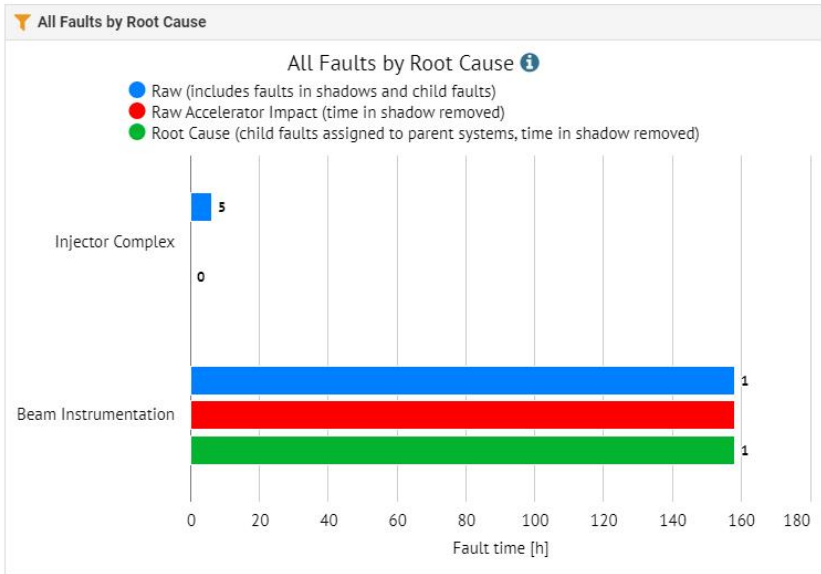

East Area FOM Report

Global Availability

96.2%

Blocking Faults

5

Total Faults

6

Fault Duration (overlap excluded)

158.0h