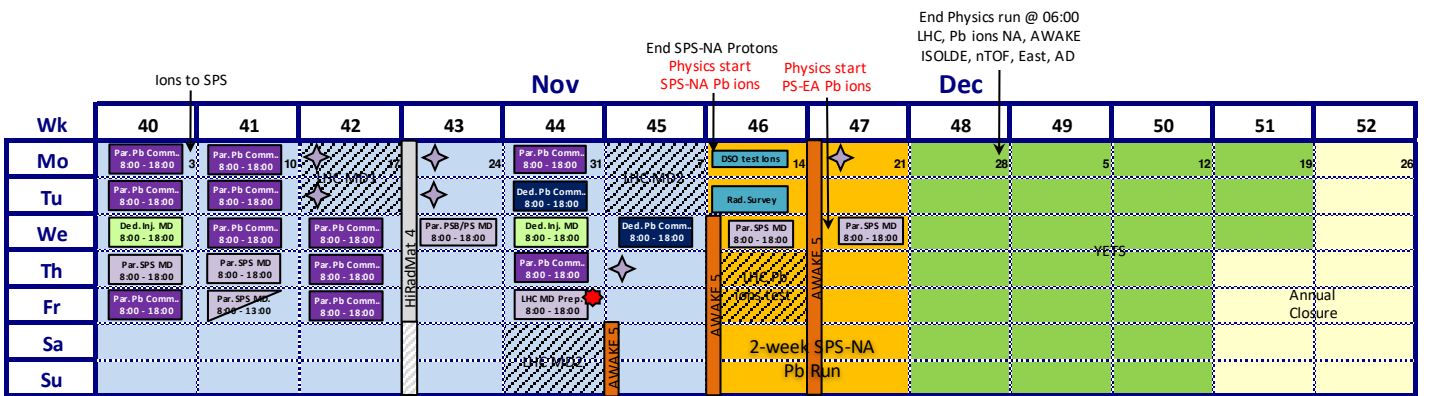

Injector Accelerator Schedule 2022

Version 1.0 was approved by RB on 01.12.2021 and IEFC 25.02.2022

- Proton & Antiproton physics
- Pb ions physics
- Parallel Injectors MD block (08:00 - 18:00)
- Dedicated Injectors MD Block (08:00 - 18:00)
- YETS & Injector chain Technical Stop
- SPS ions Hardware commissioning
- Annual closure
- Hardware commissioning / Sys. admin days
- Beam commissioning
- Scrubbing
- AWAKE Run (08:00 - 24:00)
- HiRadMat Run & reserve (08:00 - 24:00)
- Parallel SPS ions beam commissioning
- Dedicated SPS ions beam commissioning
- LHC MD block proton period
- LHC MD blocks ion period
- Special interventions/stops
- CERN Official Holidays
- SPS short cycle (6-7 bp) parallel MD (08:00-20:00)
- Linac 3 source refill