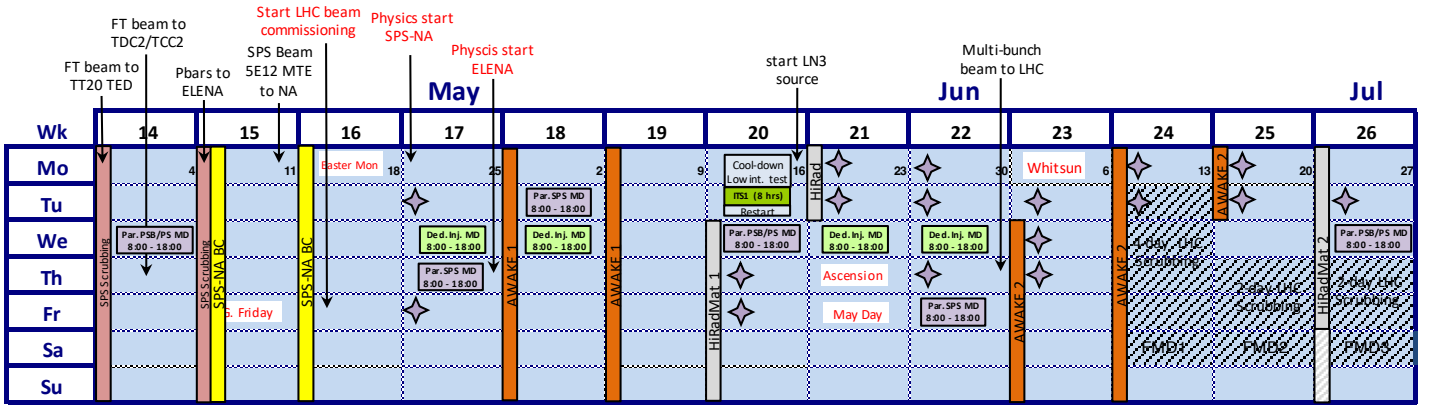

Injector Accelerator Schedule 2022

Version 1.0 was approved by RB on 01.12.2021 and IEFC 25.02.2022

- Proton & Antiproton physics
- Pb ions physics
- Parallel Injectors MD block (08:00 - 18:00)
- Dedicated Injectors MD Block (08:00 - 18:00)
- YETS & Injector chain Technical Stop
- SPS ions Hardware commissioning
- Annual closure
- Hardware commissioning / Sys. admin days
- Beam commissioning
- Scrubbing
- AWAKE Run (08:00 - 24:00)
- HiRadMat Run & reserve (08:00 - 24:00)
- Parallel SPS ions beam commissioning
- Dedicated SPS ions beam commissioning
- LHC MD block proton period
- LHC MD blocks ion period
- Special interventions/stops
- CERN Official Holidays
- SPS short cycle (6-7 bp) parallel MD (08:00-20:00)
- Linac 3 source refill