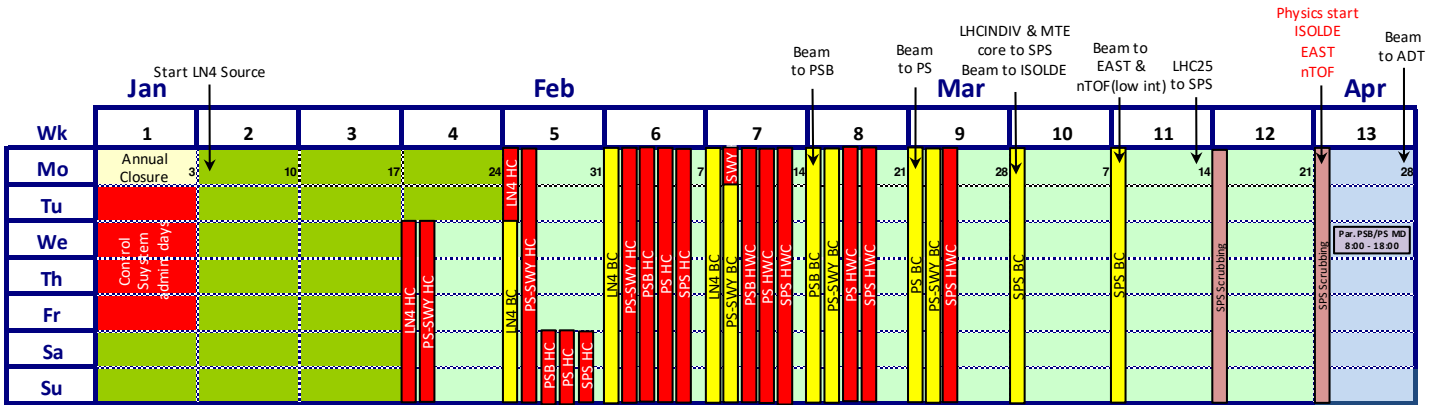

Injector Accelerator Schedule 2022

Version 1.0 was approved by RB on 01.12.2021 and IEFC 25.02.2022

- Proton & Antiproton physics
- Pb ions physics
- Parallel Injectors MD block (08:00 - 18:00)
- Dedicated Injectors MD Block (08:00 - 18:00)
- YETS & Injector chain Technical Stop
- SPS ions Hardware commissioning
- Annual closure
- Hardware commissioning / Sys. admin days
- Beam commissioning
- Scrubbing
- AWAKE Run (08:00 - 24:00)
- HiRadMat Run & reserve (08:00 - 24:00)
- Parallel SPS ions beam commissioning
- Dedicated SPS ions beam commissioning
- LHC MD block proton period
- LHC MD blocks ion period
- Special interventions/stops
- CERN Official Holidays
- SPS short cycle (6-7 bp) parallel MD (08:00-20:00)
- Linac 3 source refill