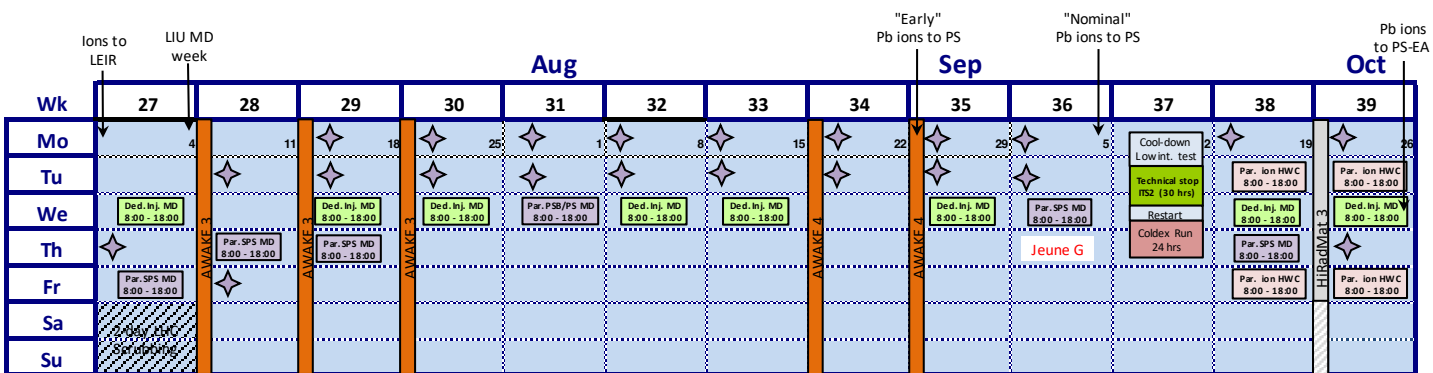

Injector Accelerator Schedule 2022

Version 1.0 was approved by RB on 01.12.2021 and IEFC 25.02.2022

- Proton & Antiproton physics
- Pb ions physics
- Parallel Injectors MD block (08:00 - 18:00)
- Dedicated Injectors MD Block (08:00 - 18:00)
- YETS & Injector chain Technical Stop
- SPS ions Hardware commissioning
- Annual closure
- Hardware commissioning / Sys. admin days
- Beam commissioning
- Scrubbing
- AWAKE Run (08:00 - 24:00)
- HiRadMat Run & reserve (08:00 - 24:00)
- Parallel SPS ions beam commissioning
- Dedicated SPS ions beam commissioning
- LHC MD block proton period
- LHC MD blocks ion period
- Special interventions/stops
- CERN Official Holidays
- SPS short cycle (6-7 bp) parallel MD (08:00-20:00)
- Linac 3 source refill