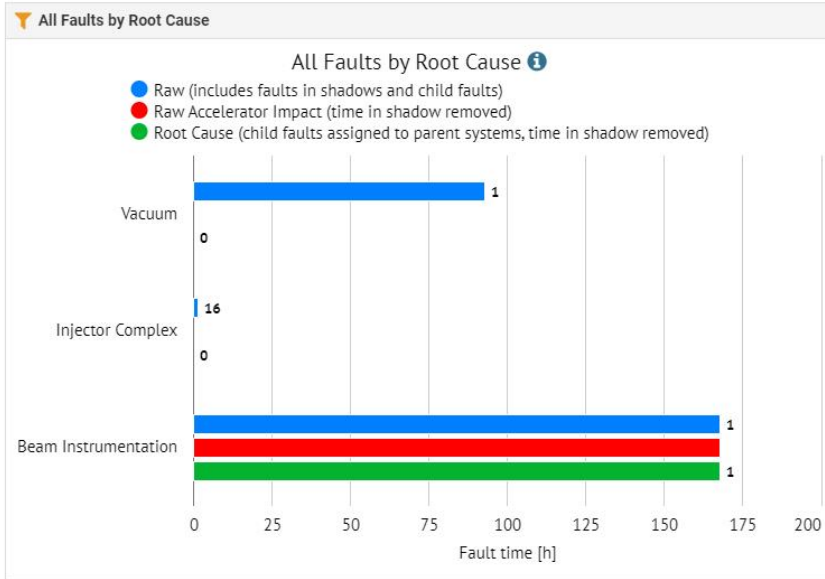

East Area FOM Report

Global Availability

99.3%

Blocking Faults

15

Total Faults

18

Fault Duration (overlap excluded)

168.0h