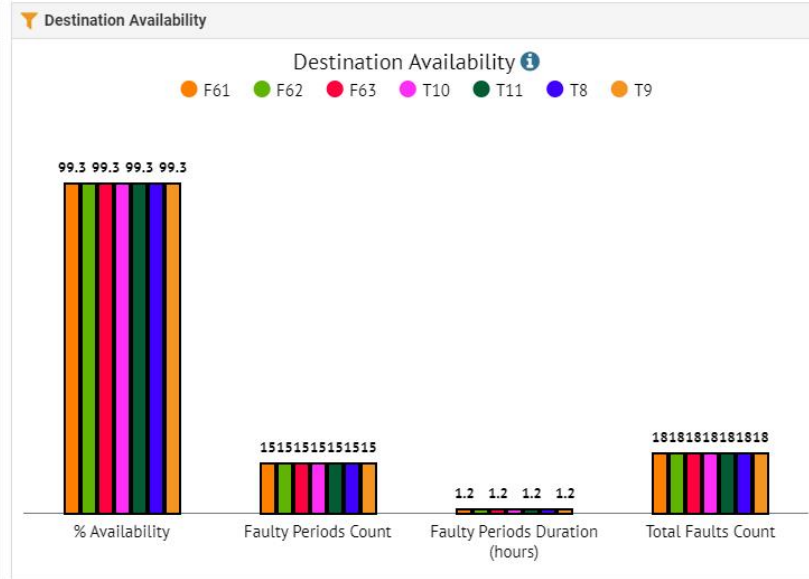

East Area FOM Report

Global Availability

99.3%

Blocking Faults

15

Total Faults

18

Fault Duration (overlap excluded)

168.0h