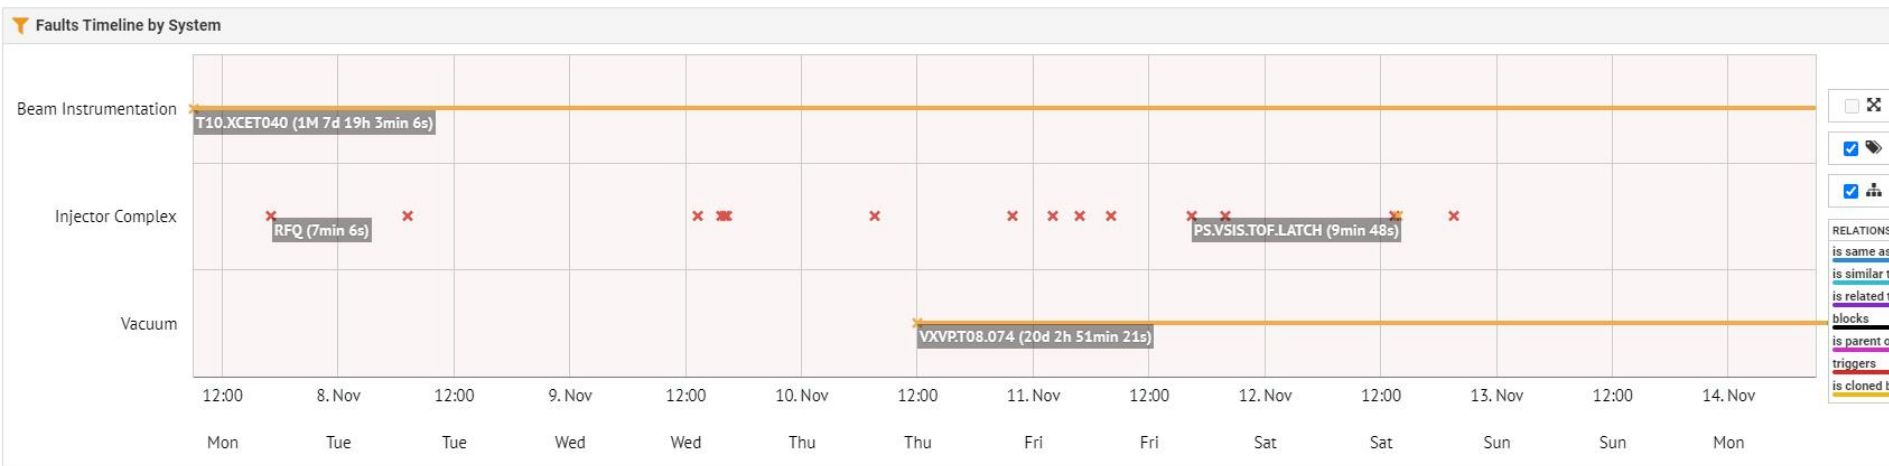

East Area FOM Report

Global Availability

99.3%

Blocking Faults

15

Total Faults

18

Fault Duration (overlap excluded)

168.0h