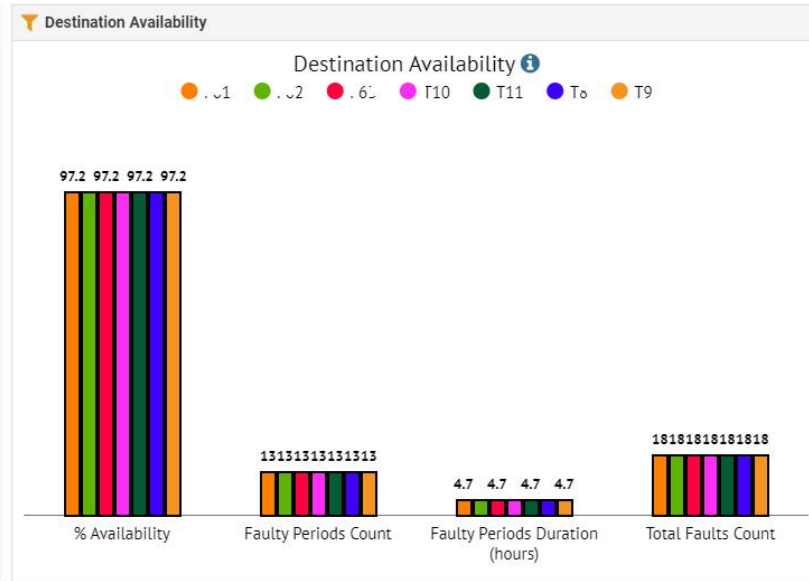

East Area FOM Report

Global Availability

97.2%

Blocking Faults

13

Total Faults

18

Fault Duration (overlap excluded)

168.0h