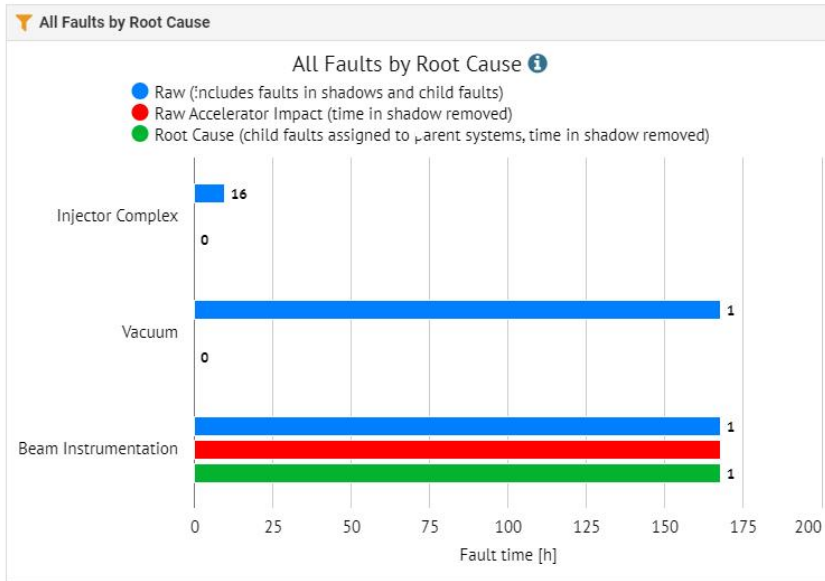

East Area FOM Report

Global Availability

97.2%

Blocking Faults

13

Total Faults

18

Fault Duration (overlap excluded)

168.0h