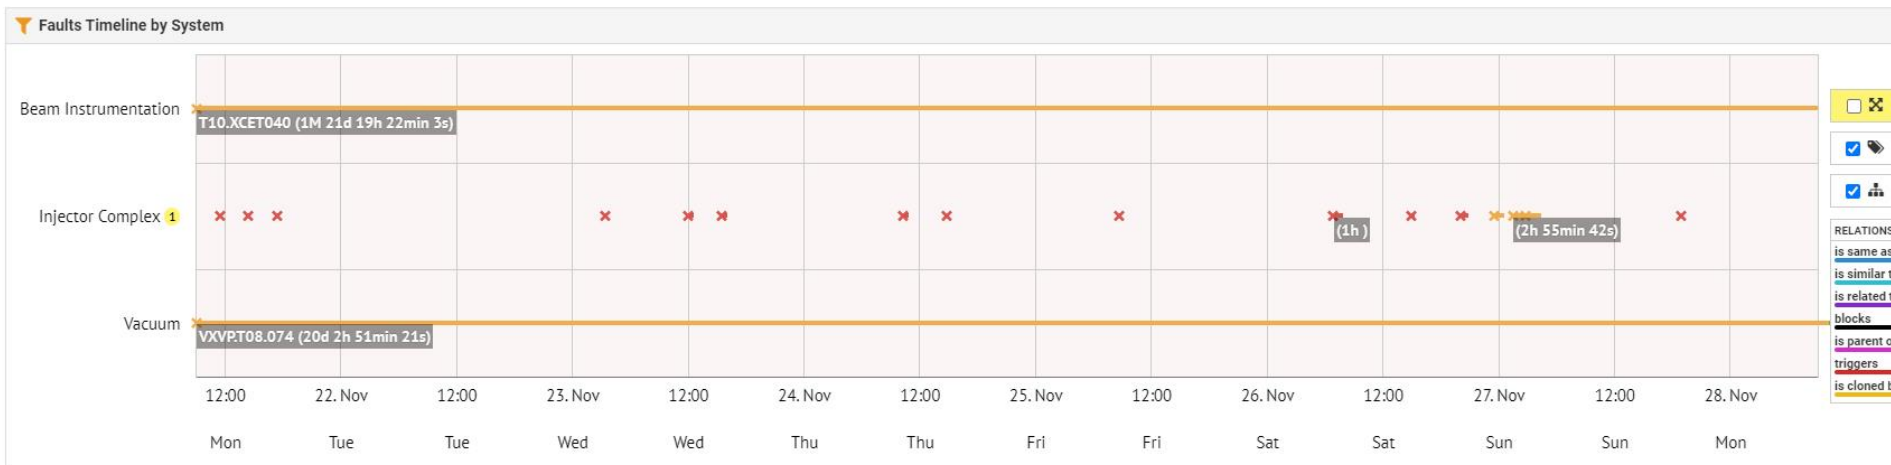

East Area FOM Report

Global Availability

97.2%

Blocking Faults

13

Total Faults

18

Fault Duration (overlap excluded)

168.0h