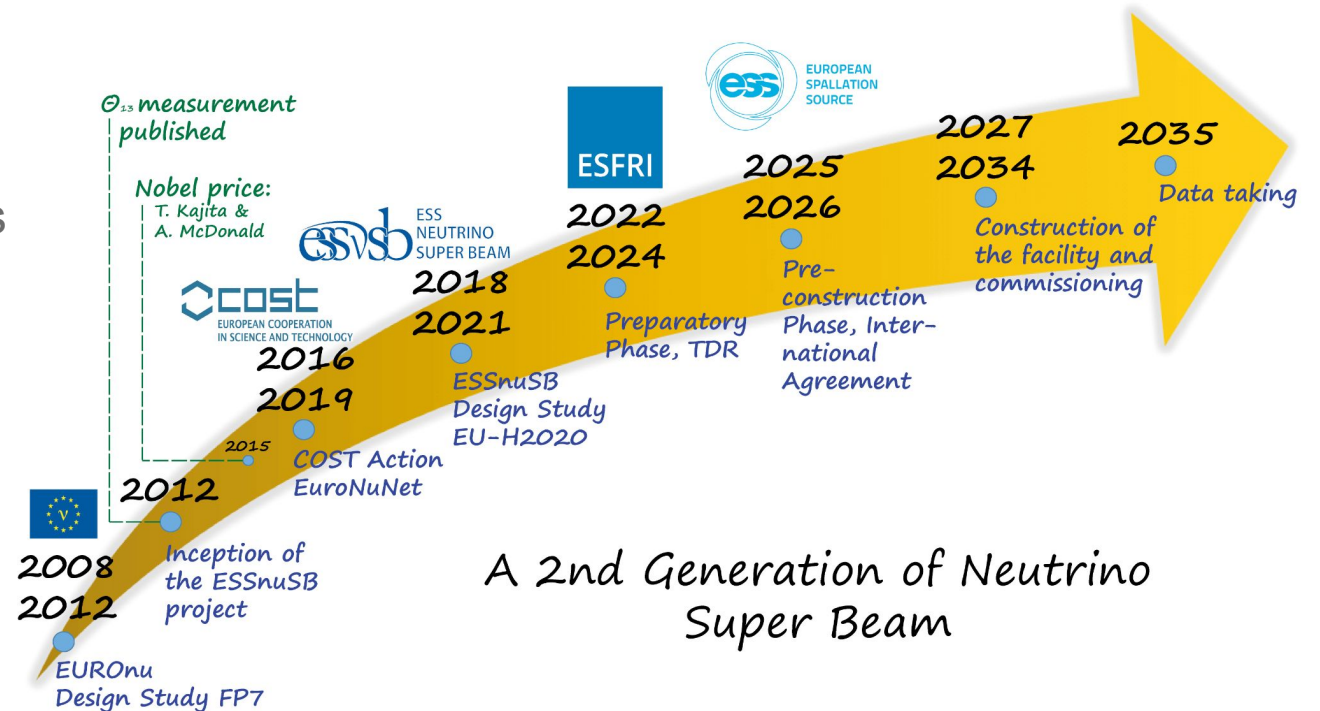

CURRENT WORK

Side Project

ESSnuSB

Reconstruction of neutrino events with GNNs