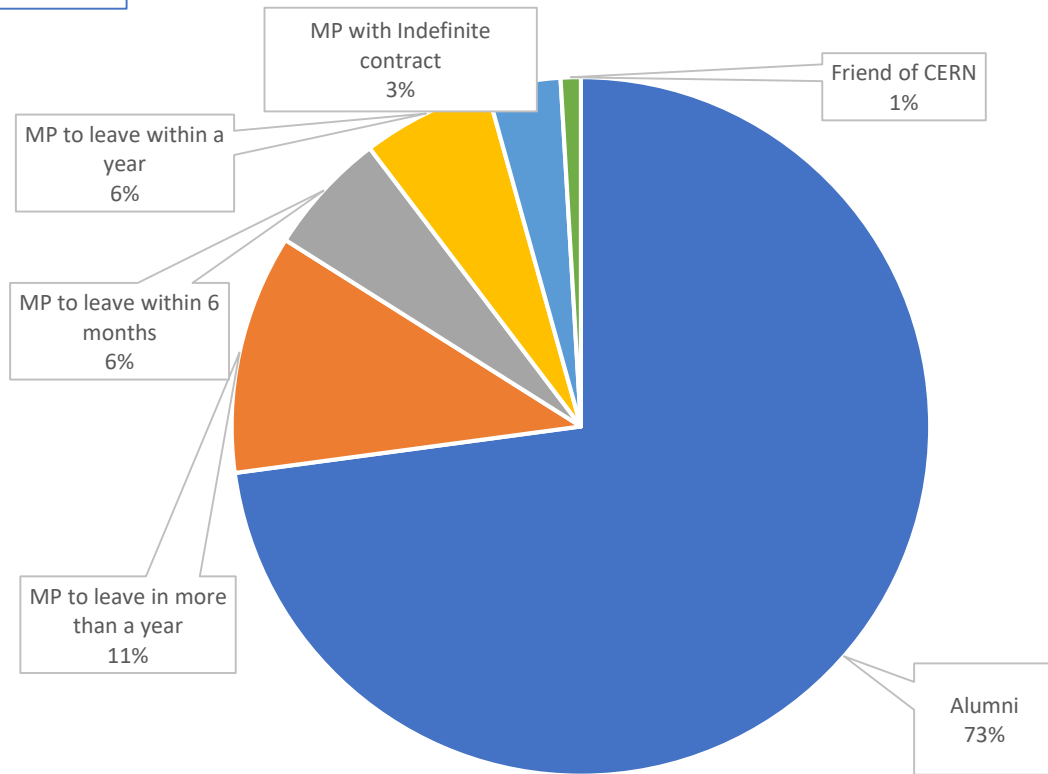

CERN Alumni Network

Goals:

- Stay Connected
- Demonstrate impact of professional CERN experience
- Build network of ambassadors
- Support early-careers

Launched in June 2017
8,300+ members

alumni

> 8,300 network members

85% alumni or alumni within a year

Age Range of the Community

alumni

A dedicated platform

Links ▾

COMMUNITY LIVE FEED NEWS RESOURCES JOBS EVENTS GROUPS BENEFITS BE INVOLVED FAQ ABOUT US MENTORING MEDIA CENTRE