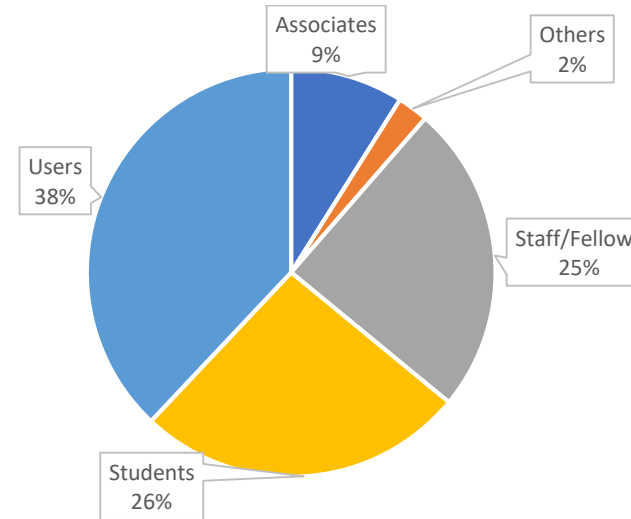

CERN Alumni Network

Goals:

- Stay Connected
- Demonstrate impact of professional CERN experience
- Build network of ambassadors
- Support early-careers

Launched in June 2017
8,300+ members

alumni

> 8,300 network members

85% alumni or alumni within a year

Age Range of the Community

alumni

A dedicated platform

Links ▾

COMMUNITY LIVE FEED NEWS RESOURCES JOBS EVENTS GROUPS BENEFITS BE INVOLVED FAQ ABOUT US MENTORING MEDIA CENTRE