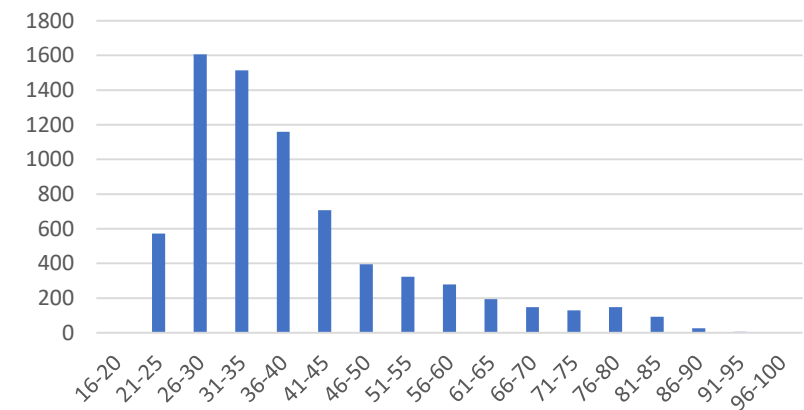

85% alumni or alumni within a year

Age Range of the Community

alumni

A dedicated platform

Links ▾

COMMUNITY LIVE FEED NEWS RESOURCES JOBS EVENTS GROUPS BENEFITS BE INVOLVED FAQ ABOUT US MENTORING MEDIA CENTRE