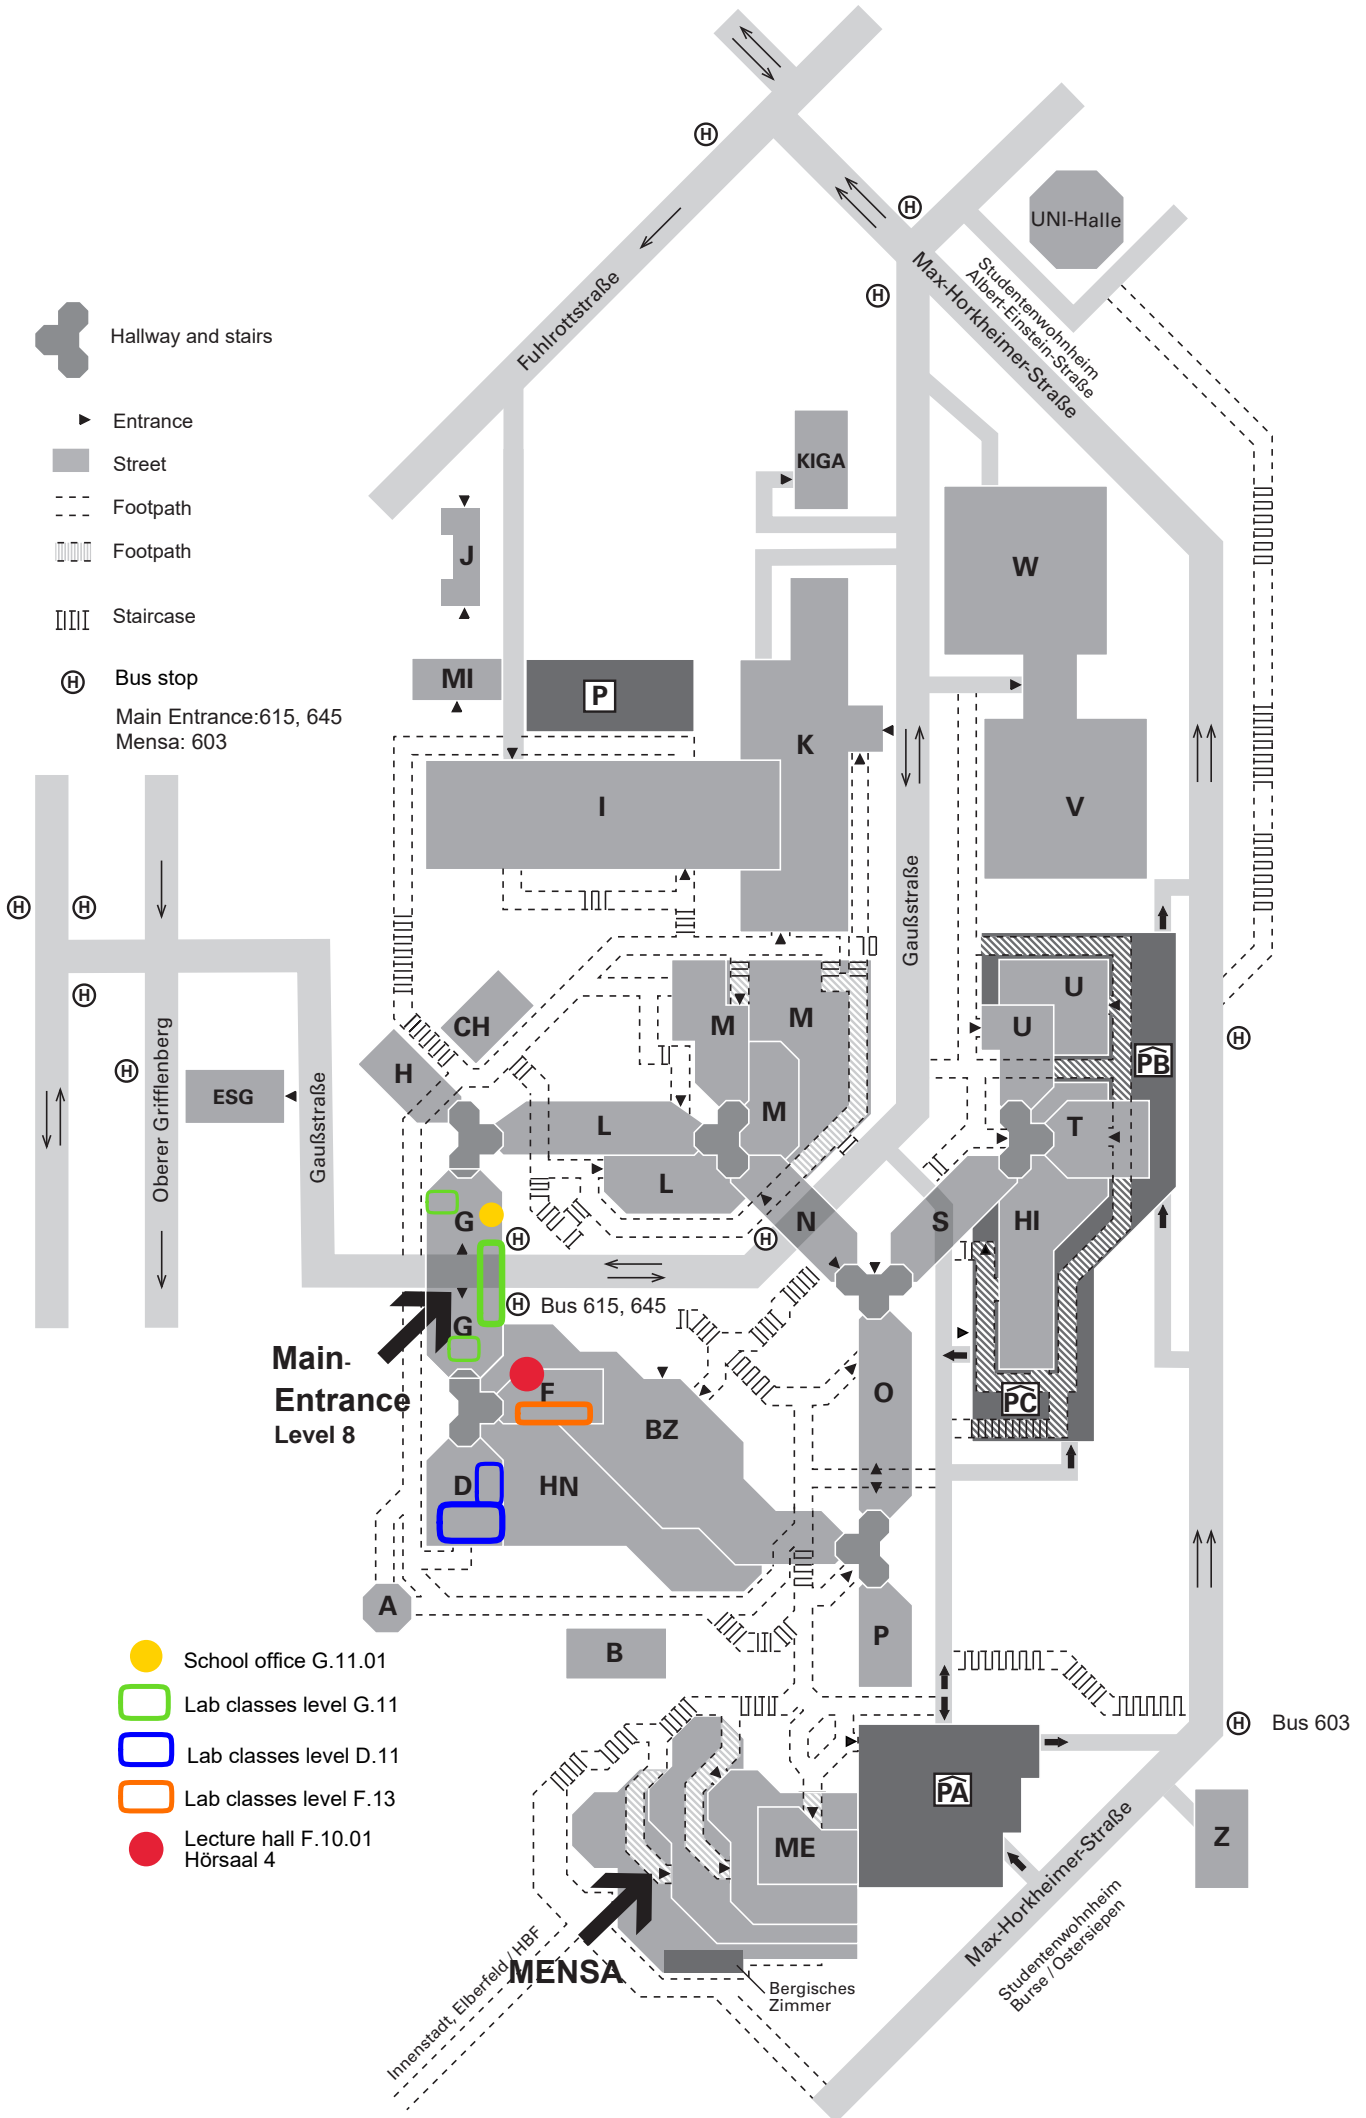

Hallway and stairs

Entrance

Street

Footpath

Footpath

Staircase

Bus stop

Main Entrance: 615, 645
Mensa: 603

- School office G.11.01
- Lab classes level G.11
- Lab classes level D.11
- Lab classes level F.13
- Lecture hall F.10.01 Hörsaal 4