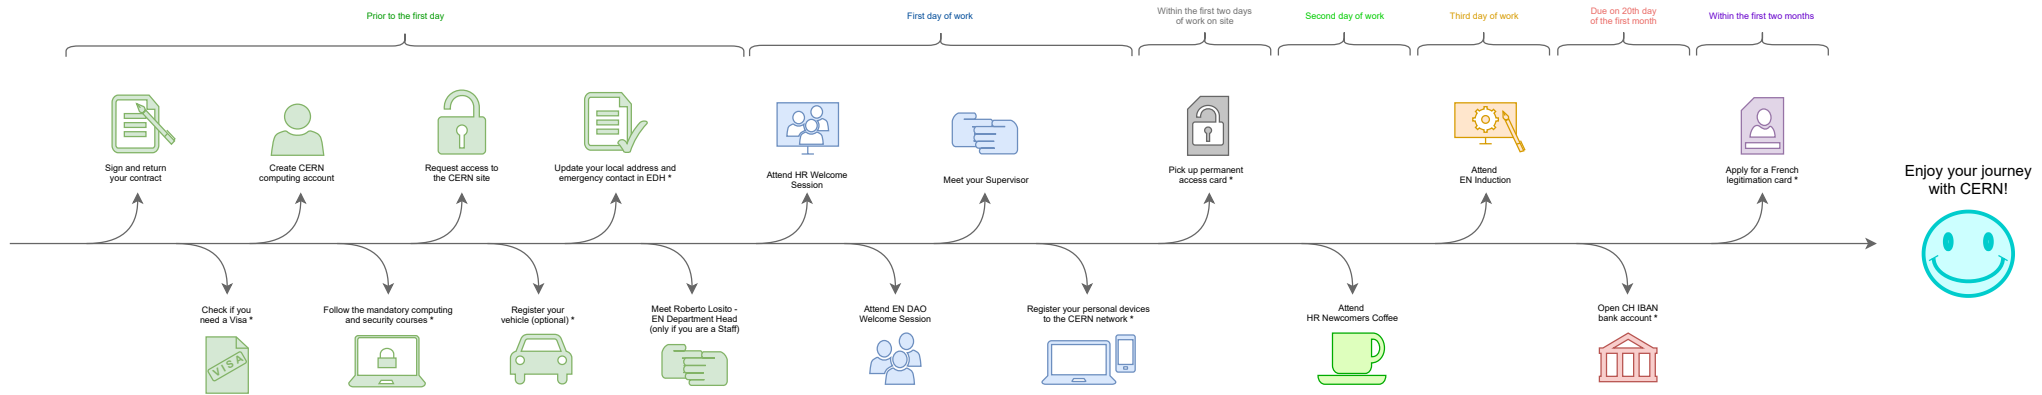

Newcomers' Tasks Timeline

First week "essentials": a schematic guide to the various key tasks to complete in your first days at CERN

Legend: Icons marked with * are hyperlinked: click on the icon for more information