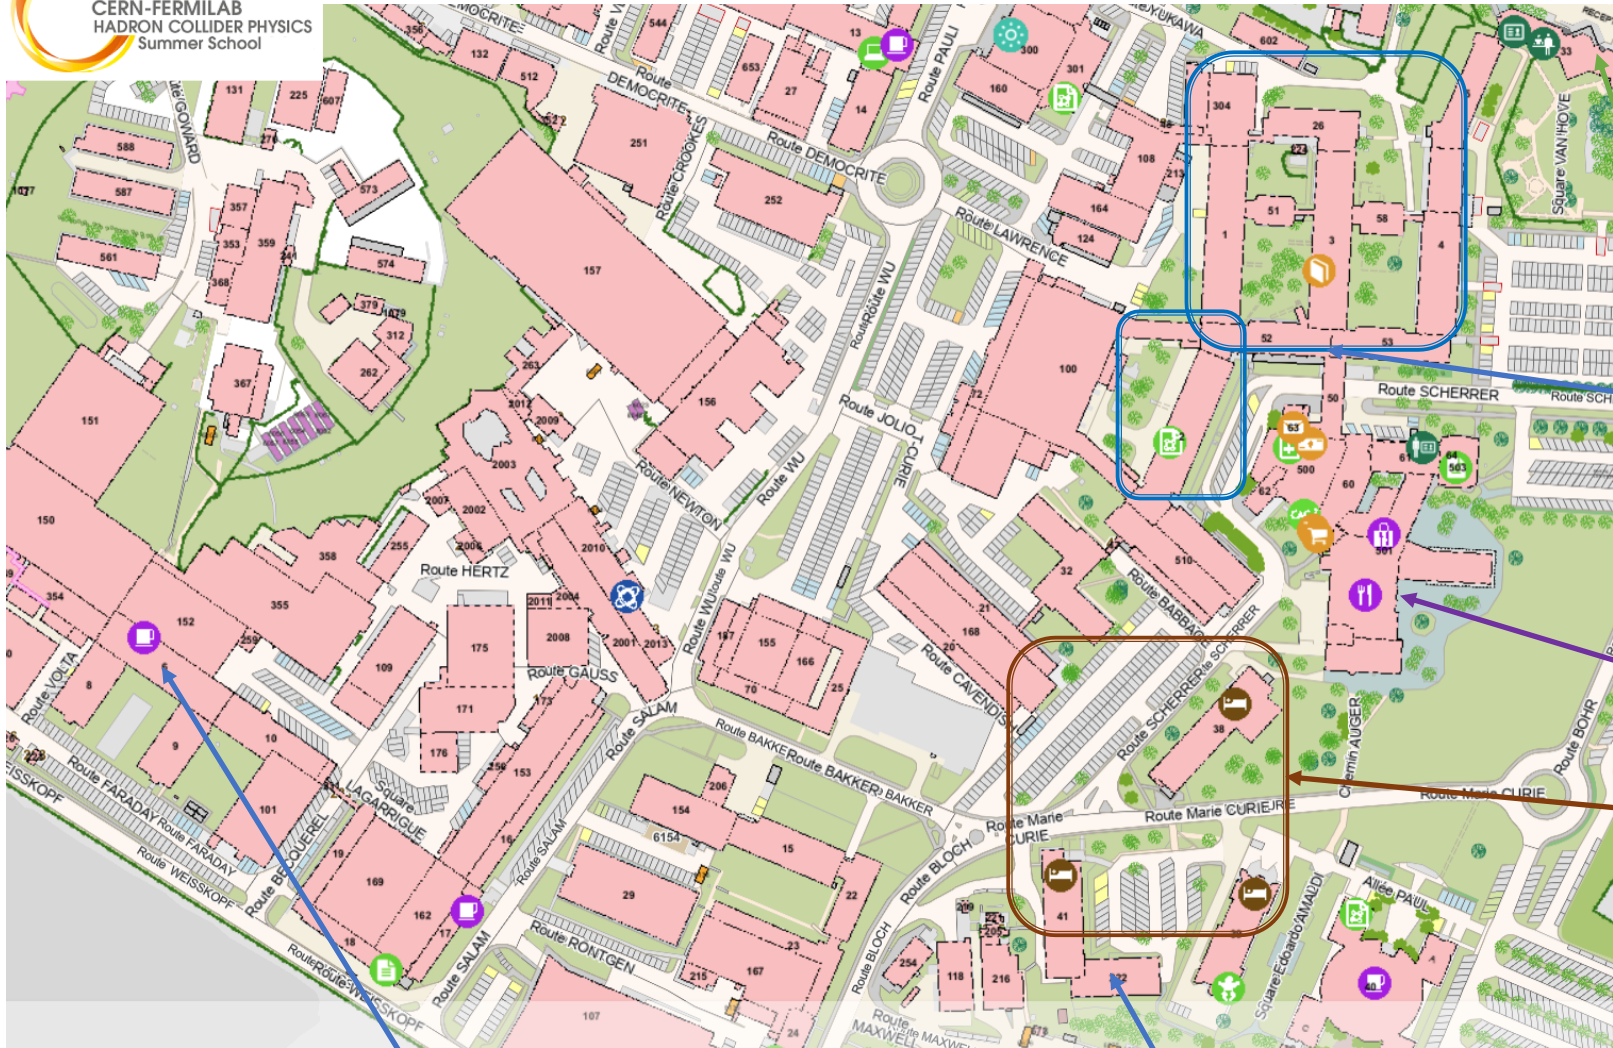

CERN MAP

Visitors entrance/exit
Building 33

Discussion rooms

Main Building (Main
Auditorium, Restaurant
1, Bank etc.)

Hostel rooms

Conference room 6/2-004

Conference room 222/R-001