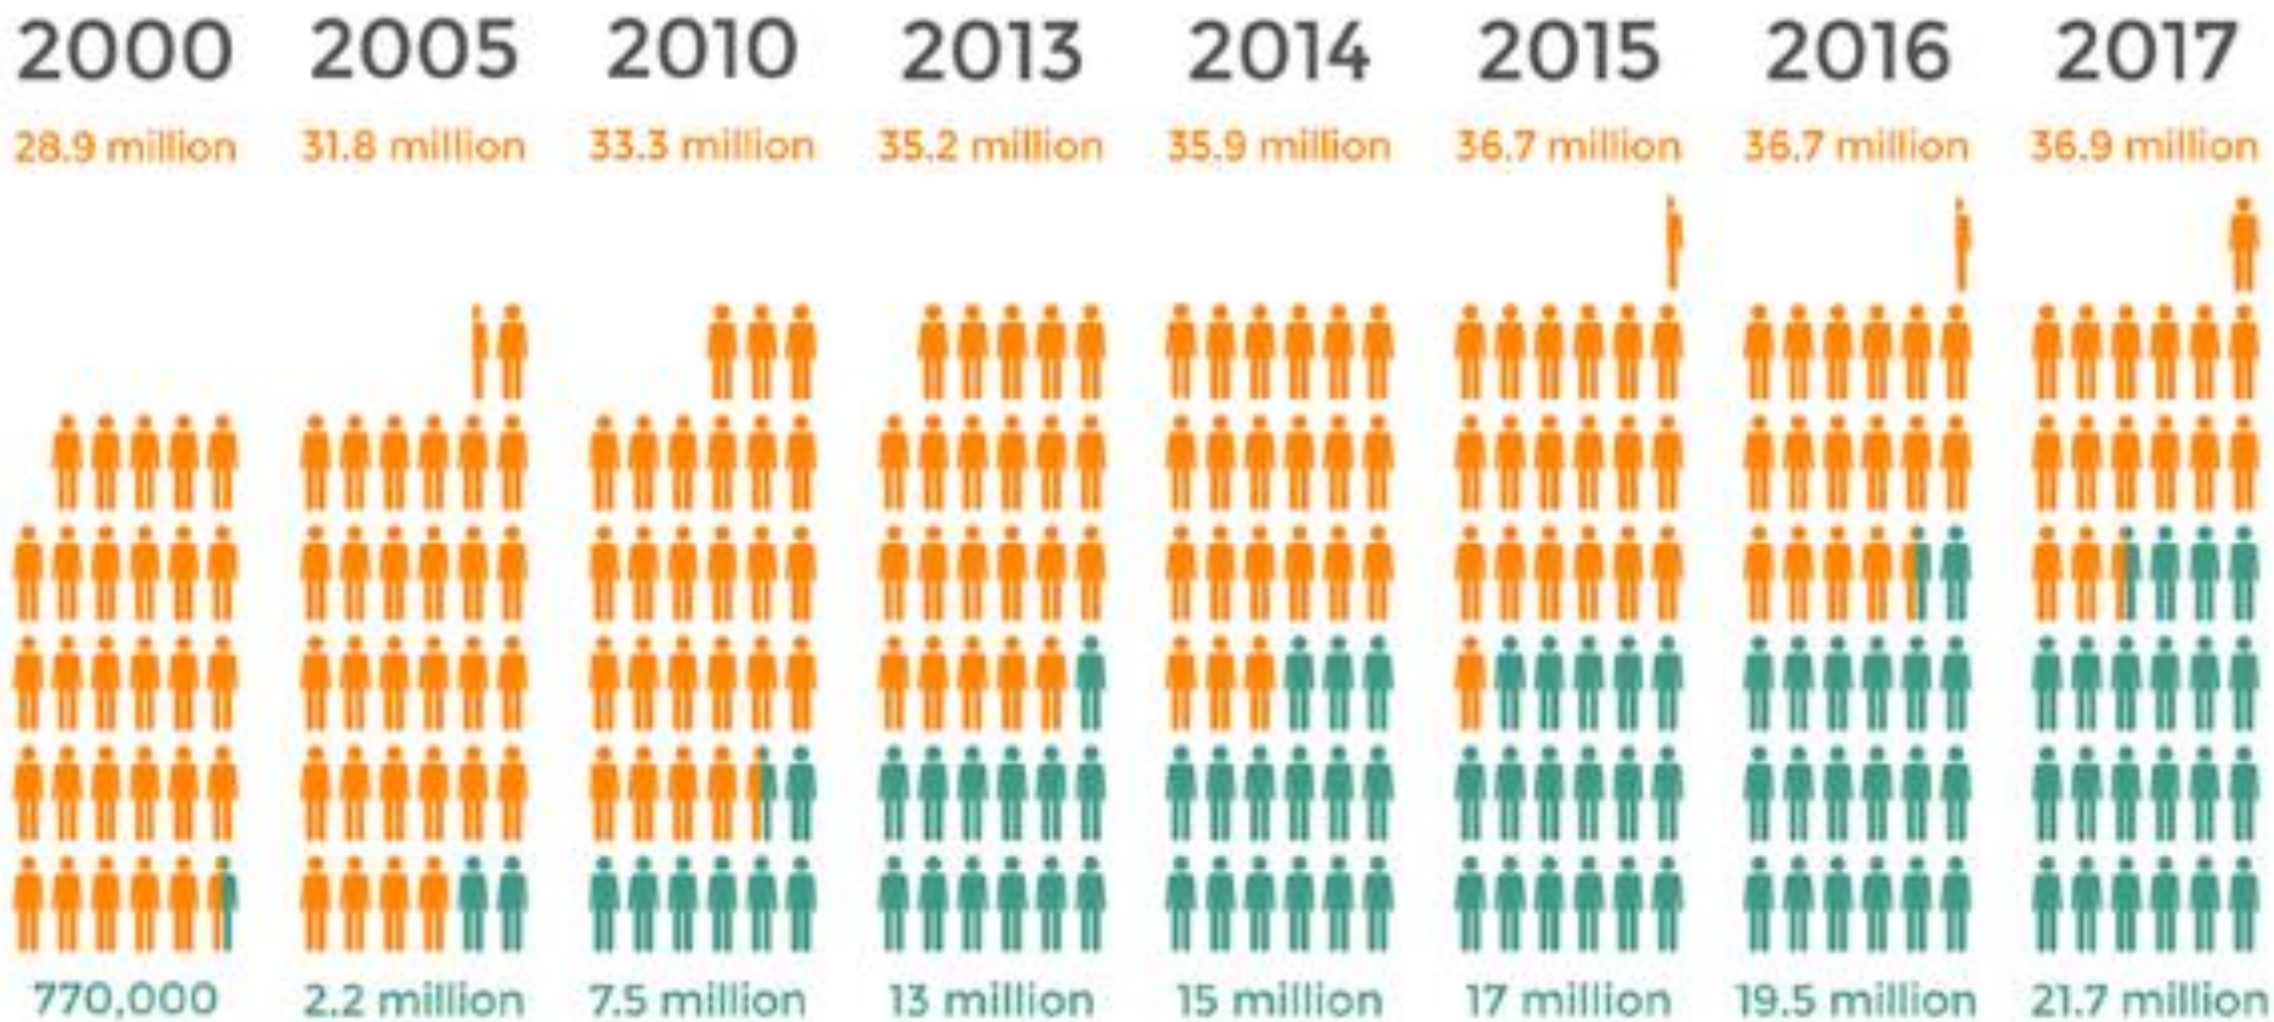

Number of people living with HIV and accessing treatment globally

People living with HIV

People receiving treatment

<https://www.avert.org/global-hiv-and-aids-statistics>