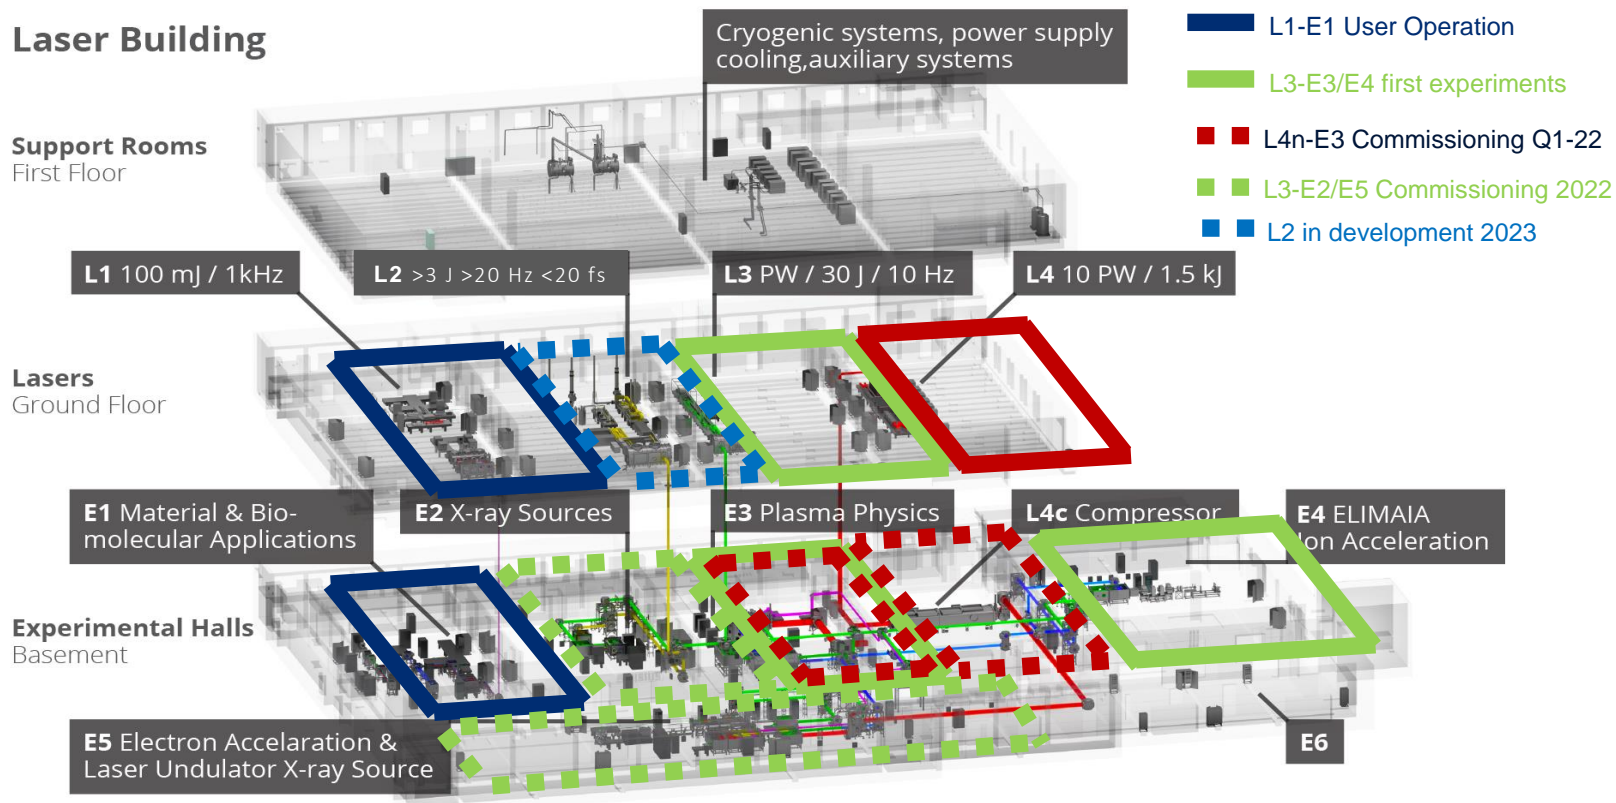

FZU

Fyzikální ústav
Akademie věd
České republiky

SOLID21 Pavillion – finished December 2021

- 3800 m² floor space
- 55 laboratories for solid state physics, including clean rooms
- large lecture hall for 250 people

FZU Sites

ELI Beamlines,
Extreme Light Infrastructure
ELI ERIC

FZU

Fyzikální ústav
Akademie věd
České republiky

Extreme Light Infrastructure ERIC

ELI ERIC

Host Member Countries

Founding Members

Founding Observers

Laser and experiment halls of ELI Beamlines

L1 ALLEGRA

L3 HAPLS

L4 ATON

E1 - MAC, TREX, ELips, SRS, HHG

E3 - Plasma Physics Platform

E4 - ELIMAIA - ELIMED