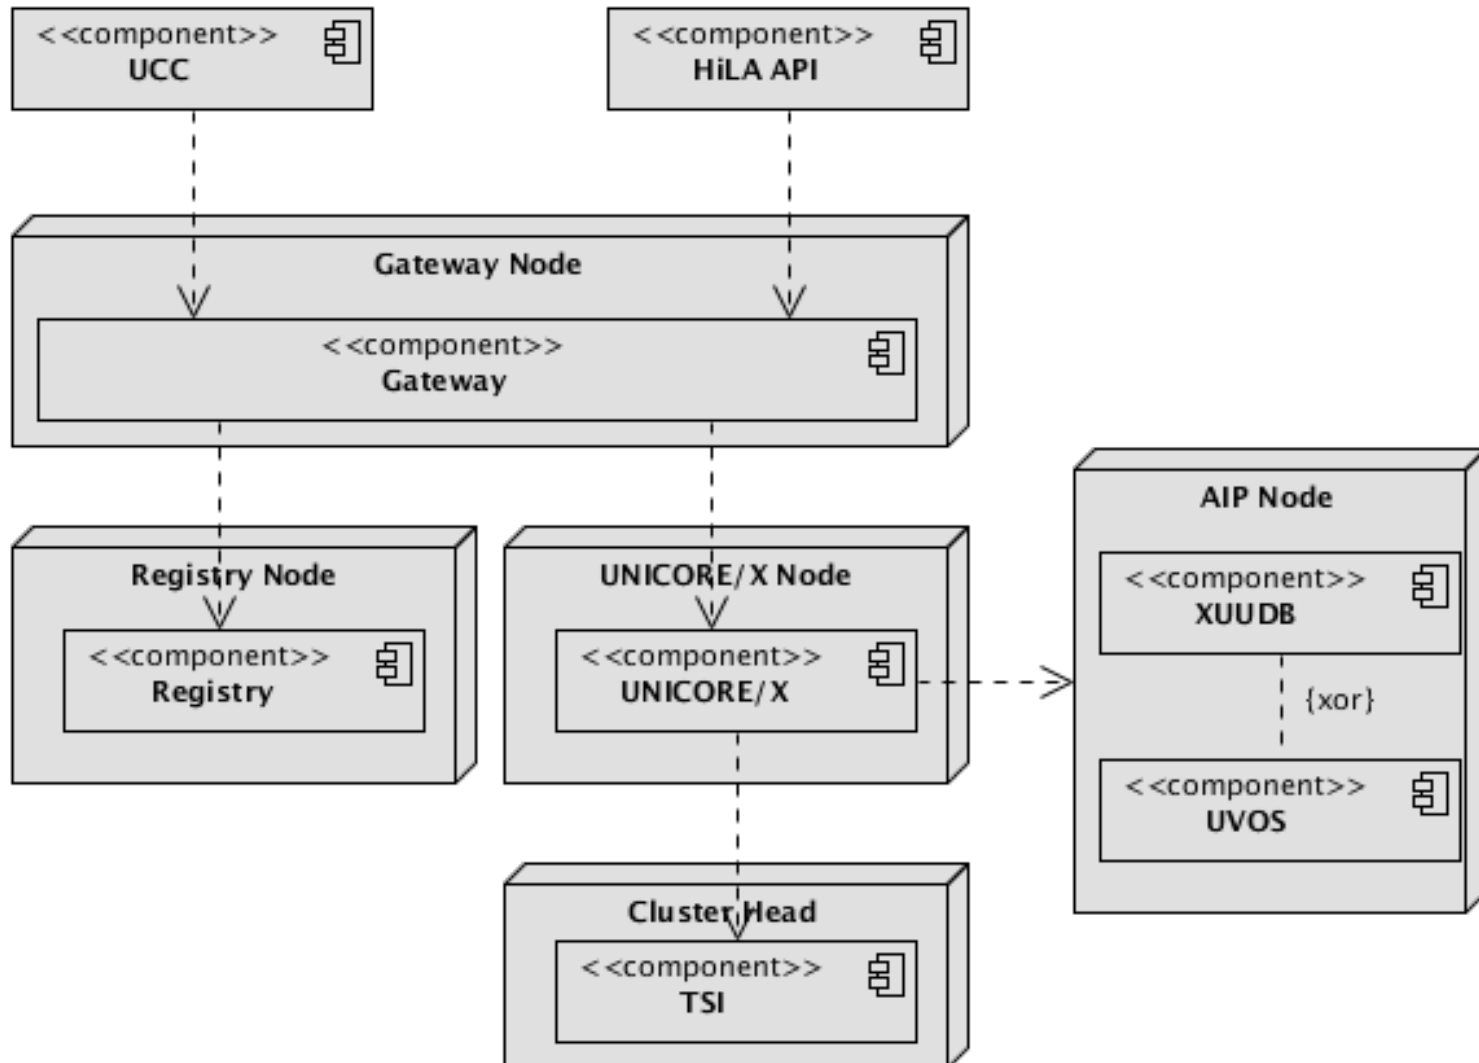

UNICORE Overview as by DNA1.3.2

Björn Hagemeyer

PT UNICORE Client and APIs

UNICORE Architecture

EMI is partially funded by the European Commission under Grant Agreement RI-261611