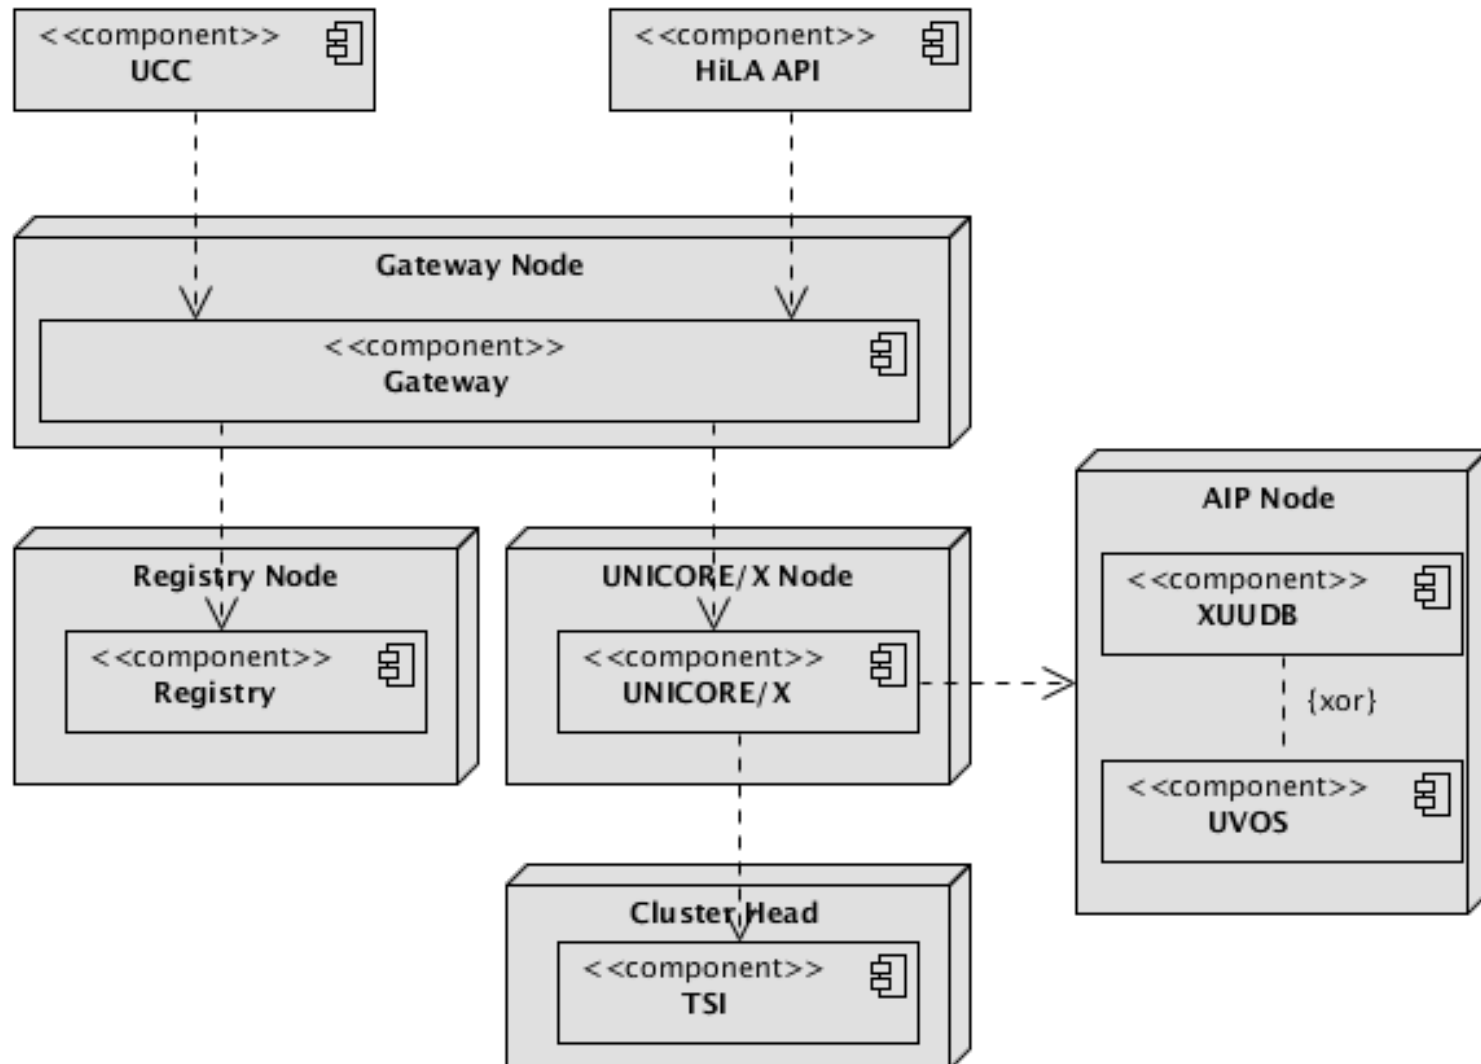

UNICORE Overview as by DNA1.3.2

Björn Hagemeyer
PT UNICORE Client and APIs

UNICORE Architecture

EMI is partially funded by the European Commission under Grant Agreement RI-261611