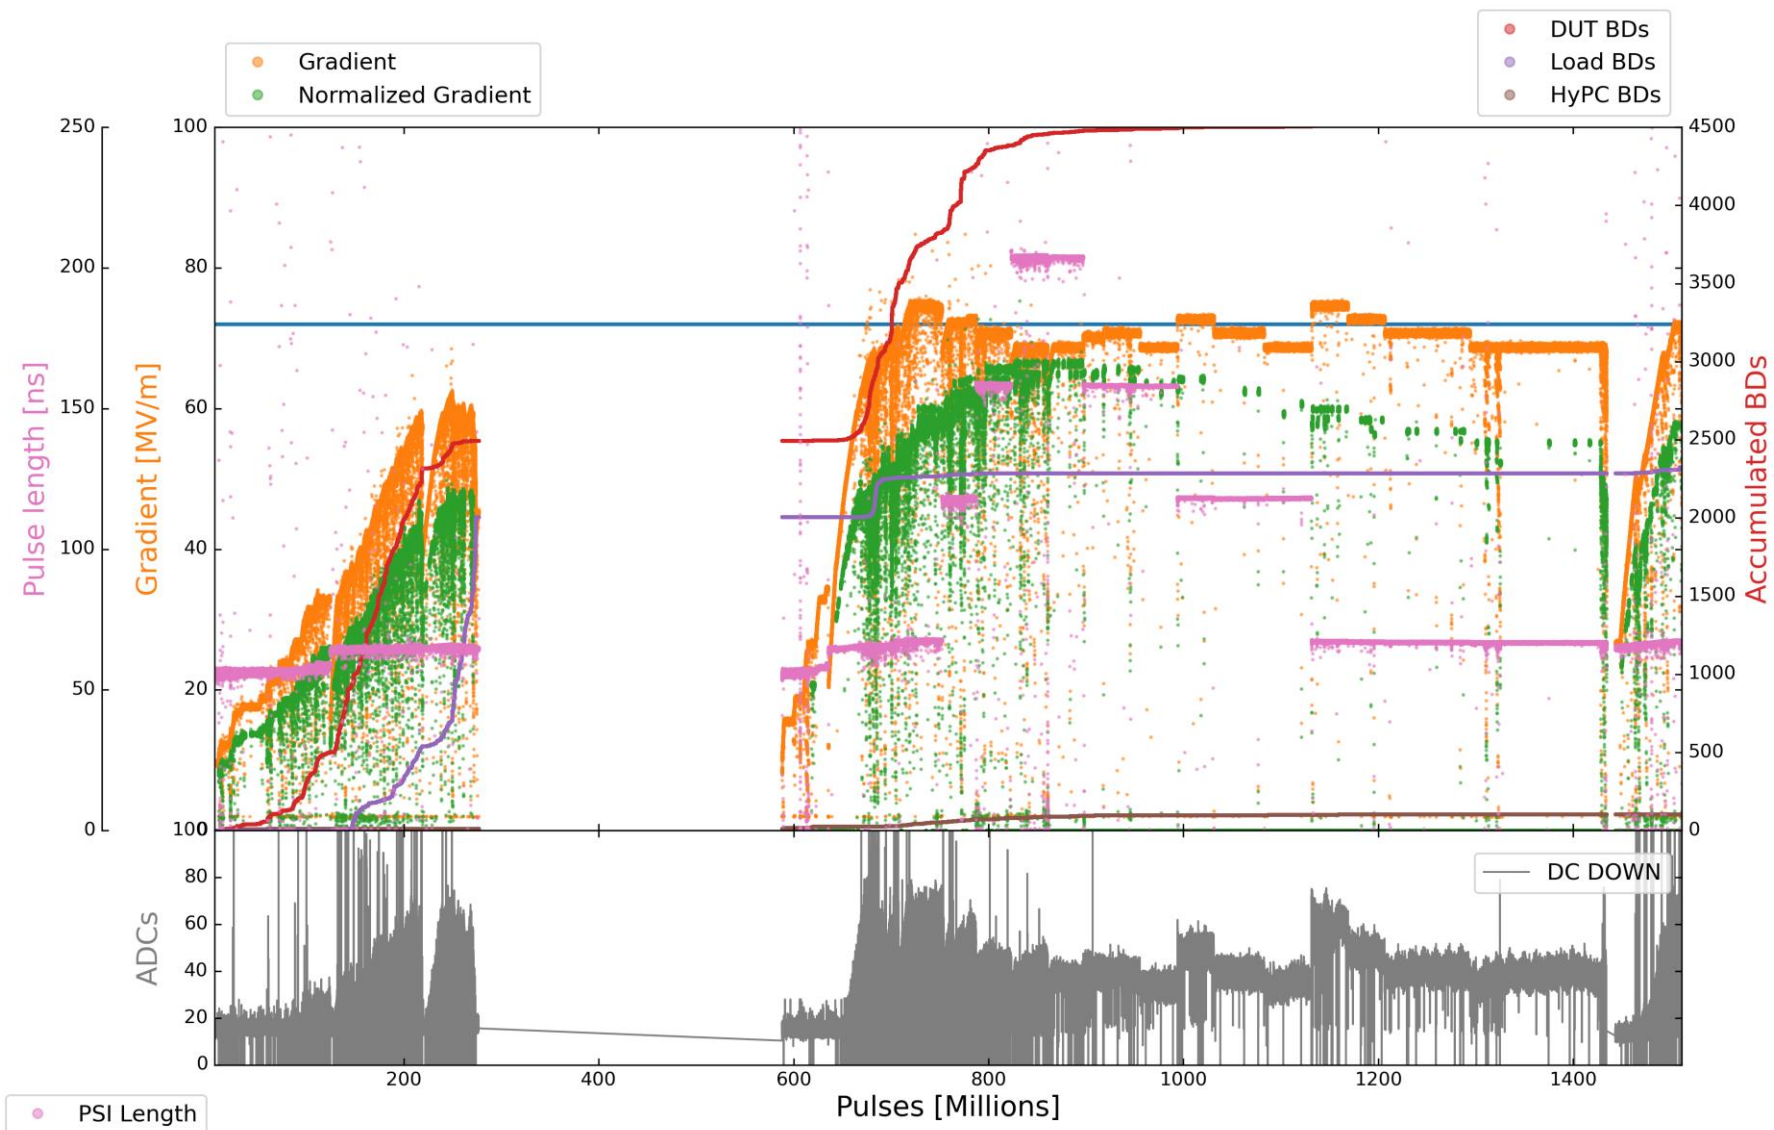

- 1.6 us klystron pulse
- 200 ns CP
- 50 Hz rep rate per line
- **Current PKI Power: OFF**

X-Box 2 : TD31 N3 N4

Current Op Status:

- 1.6 us klystron pulse
- 200 ns CP
- 50 Hz rep rate per line
- **Current PKI Power: OFF**

X-Box 2 : Pulses

X-Box 2 : Pulses

X-Box 2 : Pulses

X-Box3

X-Box 3 Line 2 : TD31 N2

Current Op Status:

- 1.9 us klystron pulse
- 50 ns CP
- **150 Hz rep rate per line**
- **Current PKI Power: OFF**

X-Box 2 : TD31 N3 N4

Current Op Status:

- 1.6 us klystron pulse
- 200 ns CP
- 50 Hz rep rate per line
- **Current PKI Power: OFF MW**

X-Box 2 : TD31 N3 N4

Current Op Status:

- 1.6 us klystron pulse
- 200 ns CP
- 50 Hz rep rate per line
- **Current PKI Power:**
OFF MW

X-Box 2 : TD31 N3 N4

Current Op Status:

- 1.6 us klystron pulse
- 200 ns CP
- 50 Hz rep rate per line
- **Current PKI Power: OFF MW**

X-Box 2 : TD31 N3 N4

Current Op Status:

- 1.6 us klystron pulse
- 200 ns CP
- 50 Hz rep rate per line
- **Current PKI Power: OFF MW**