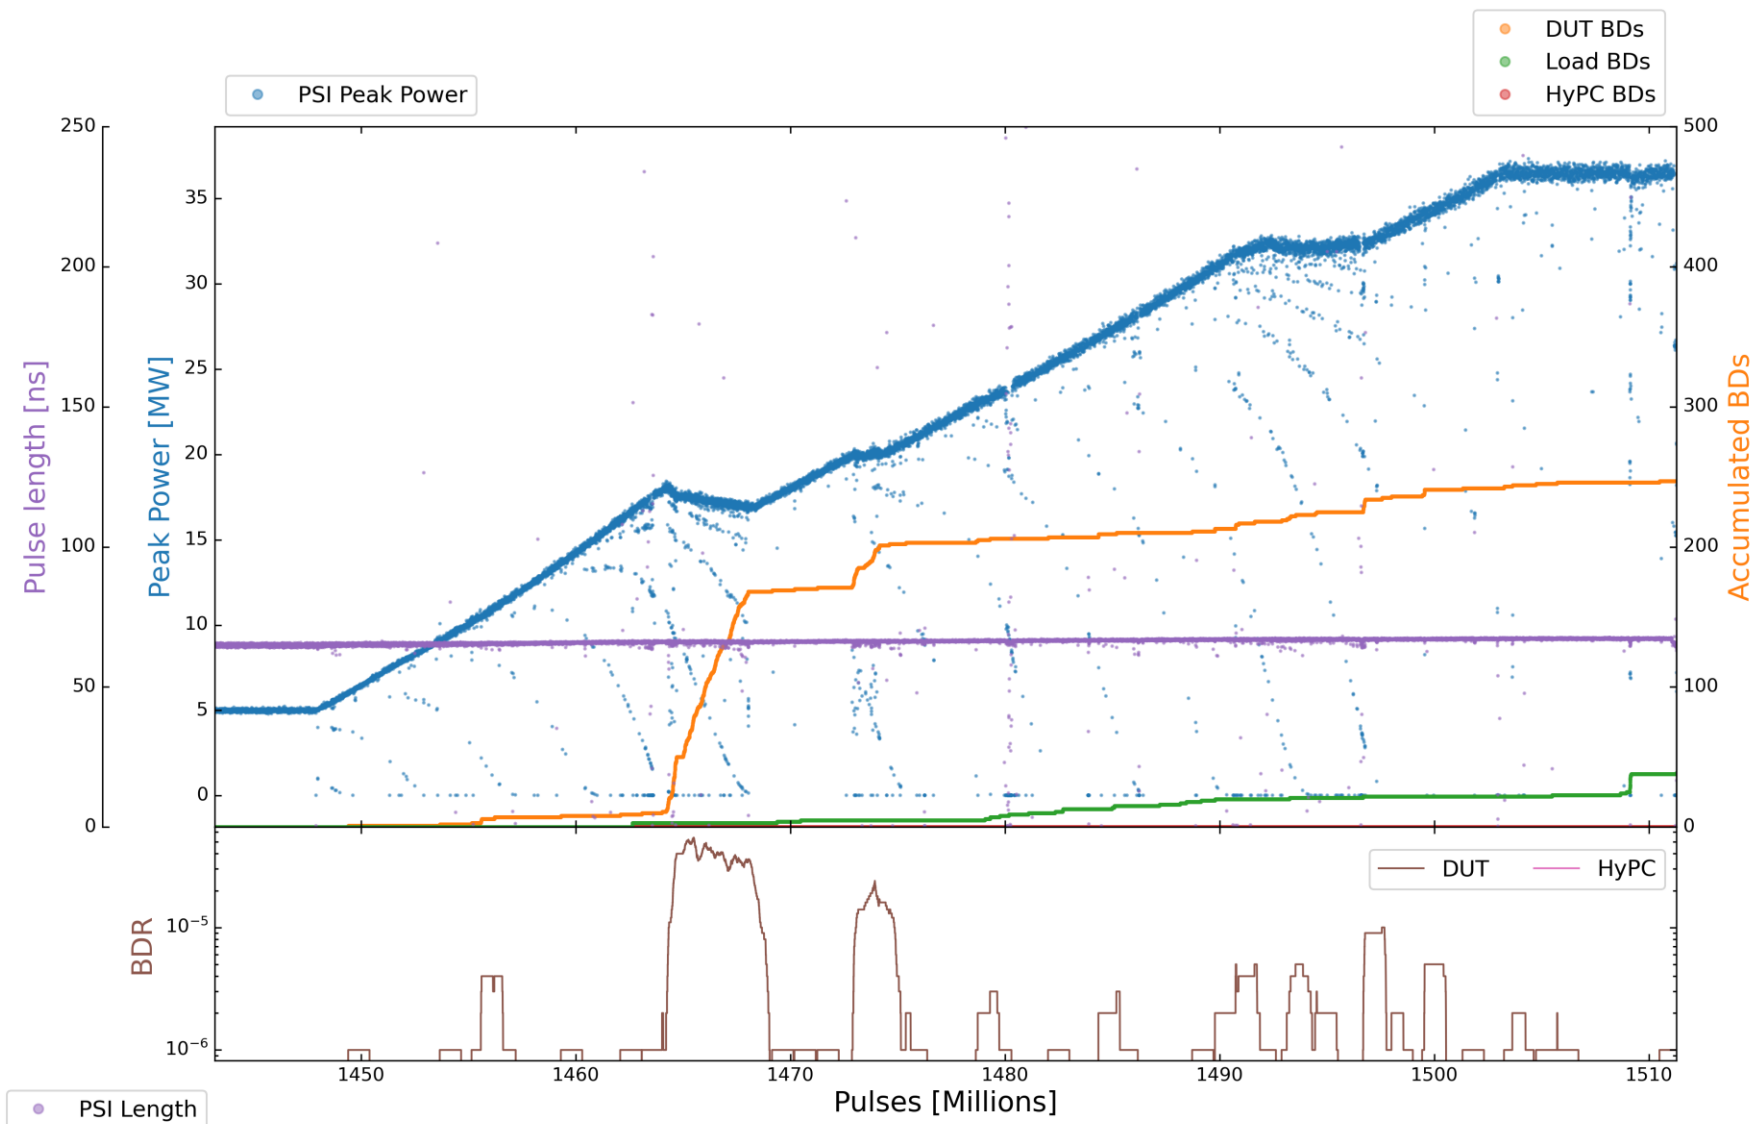

Current Op Status:

- 1.6 us klystron pulse
- 200 ns CP
- 50 Hz rep rate per line
- **Current PKI Power: OFF MW**

X-Box 2 : TD31 N3 N4

Current Op Status:

- 1.6 us klystron pulse
- 200 ns CP
- 50 Hz rep rate per line
- **Current PKI Power:**
OFF MW

X-Box 2 : TD31 N3 N4

Current Op Status:

- 1.6 us klystron pulse
- 200 ns CP
- 50 Hz rep rate per line
- **Current PKI Power: OFF MW**

X-Box 2 : TD31 N3 N4

Current Op Status:

- 1.6 us klystron pulse
- 200 ns CP
- 50 Hz rep rate per line
- **Current PKI Power: OFF MW**

X-Box3

X-Box 3 Line 1 : TD31 N1

Current Op Status:

- 1.9 us klystron pulse
- 50 ns CP
- **150 Hz rep rate per line**
- **Current PKI Power: OFF**

X-Box 3 Line 1 : TD31 N1

Current Op Status:

- 1.9 μ s klystron pulse
- 50 ns CP
- **150 Hz** rep rate per line
- **Current PKI Power: OFF**

X-Box 3 Line 1 : TD31 N1

Current Op Status:

- 1.9 us klystron pulse
- 50 ns CP
- **150 Hz rep rate per line**
- **Current PKI Power: OFF**

X-Box 3 Line 1 : TD31 N1

Current Op Status:

- 1.9 us klystron pulse
- 50 ns CP
- **150 Hz** rep rate per line
- **Current PKI Power: OFF**