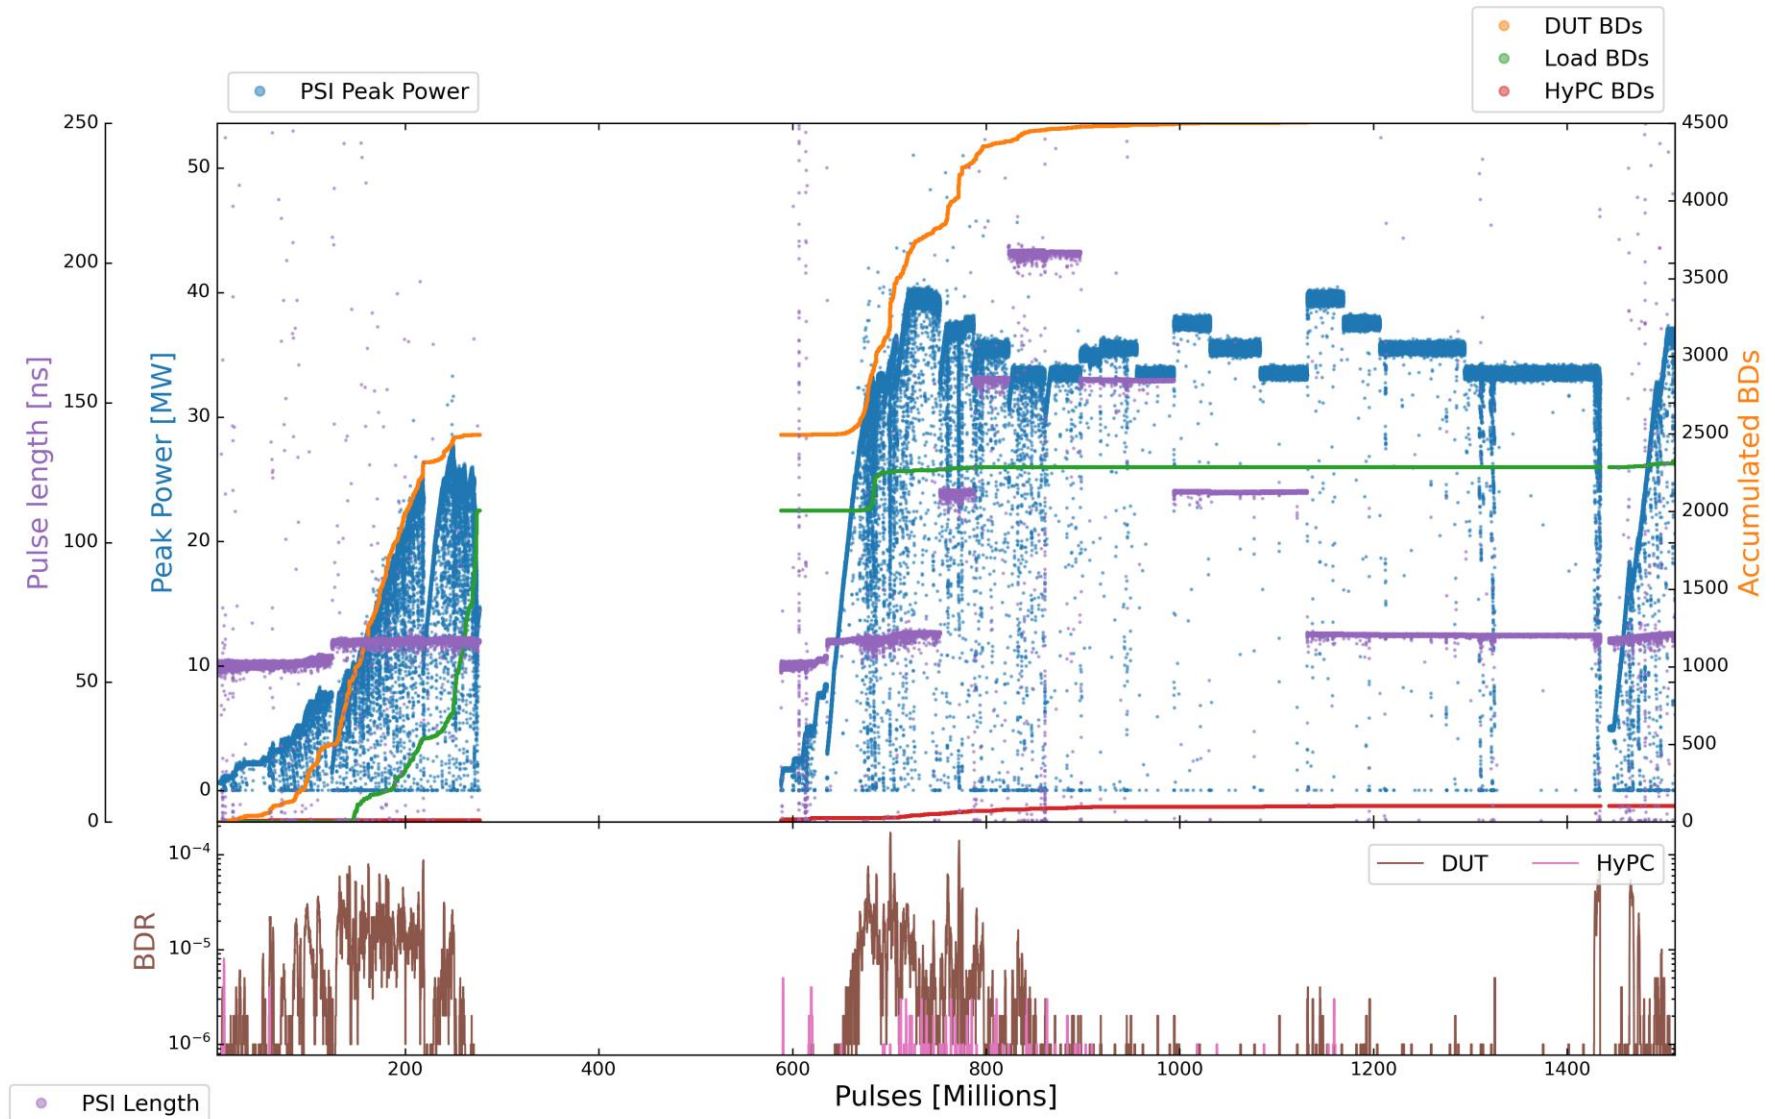

- 1.6 us klystron pulse
- 200 ns CP
- 50 Hz rep rate per line
- **Current PKI Power: OFF**

X-Box 2 : TD31 N3 N4

Current Op Status:

- 1.6 us klystron pulse
- 200 ns CP
- 50 Hz rep rate per line
- **Current PKI Power: OFF**

X-Box 2 : Pulses

X-Box 2 : Pulses

X-Box 2 : Pulses

X-Box3

X-Box 3 Line 2 : TD31 N2

Current Op Status:

- 1.9 us klystron pulse
- 50 ns CP
- **150 Hz rep rate per line**
- **Current PKI Power: OFF**

X-Box 2 : TD31 N3 N4

Current Op Status:

- 1.6 us klystron pulse
- 200 ns CP
- 50 Hz rep rate per line
- **Current PKI Power: OFF MW**

X-Box 2 : TD31 N3 N4

Current Op Status:

- 1.6 us klystron pulse
- 200 ns CP
- 50 Hz rep rate per line
- **Current PKI Power:**
OFF MW

X-Box 2 : TD31 N3 N4

Current Op Status:

- 1.6 us klystron pulse
- 200 ns CP
- 50 Hz rep rate per line
- **Current PKI Power: OFF MW**

X-Box 2 : TD31 N3 N4

Current Op Status:

- 1.6 us klystron pulse
- 200 ns CP
- 50 Hz rep rate per line
- **Current PKI Power: OFF MW**