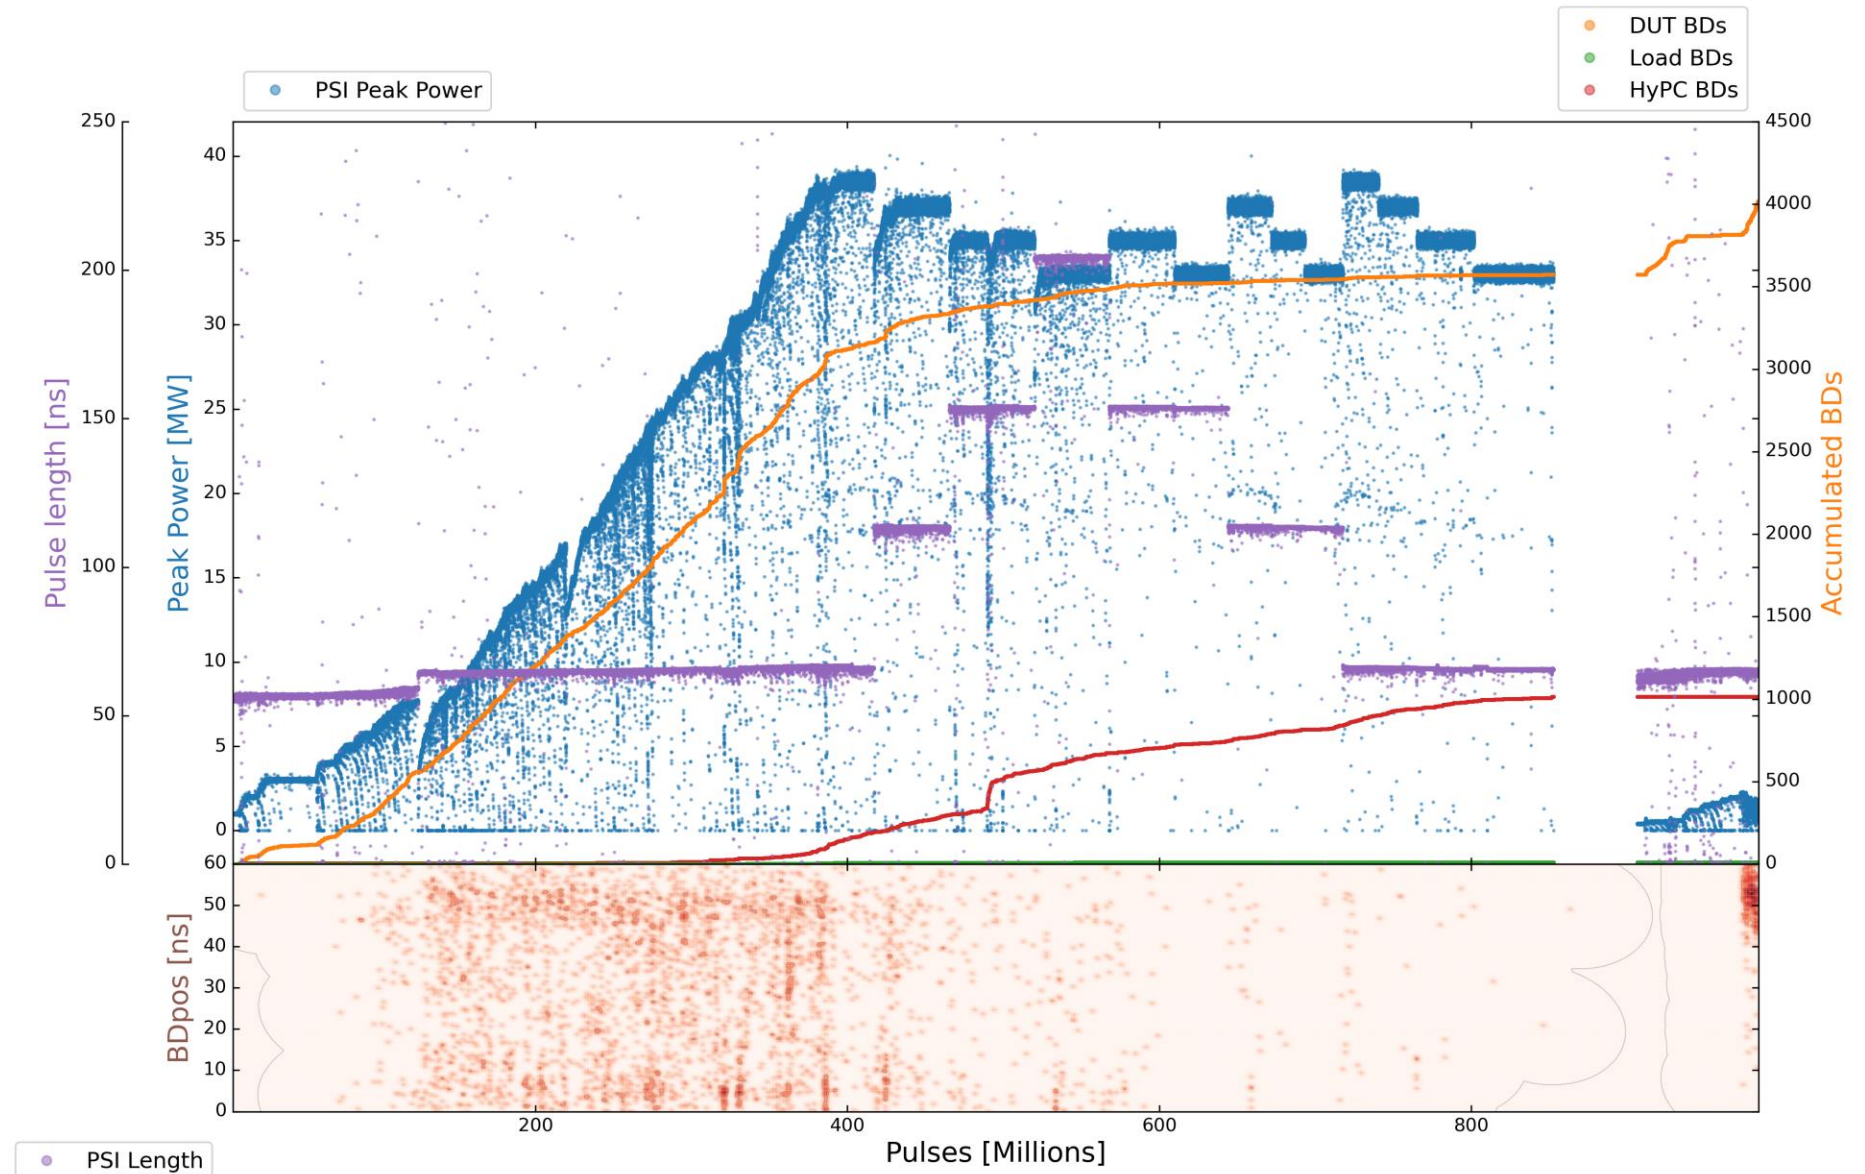

X-Box 3 Line 1 : TD31 N1

Current Op Status:

- 1.9 us klystron pulse
- 50 ns CP
- **150 Hz rep rate per line**
- **Current PKI Power: OFF**