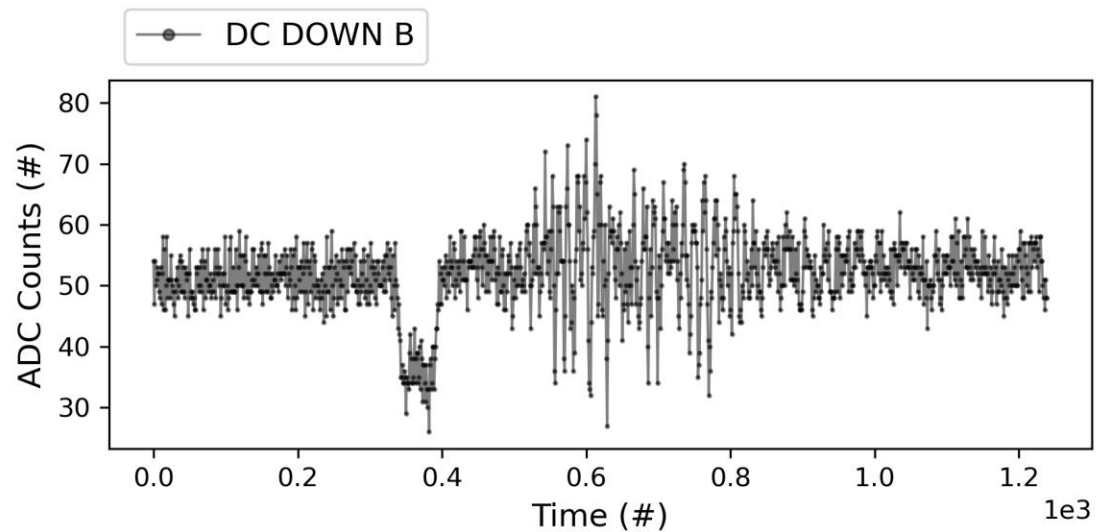

X-Box 2 : Pulses