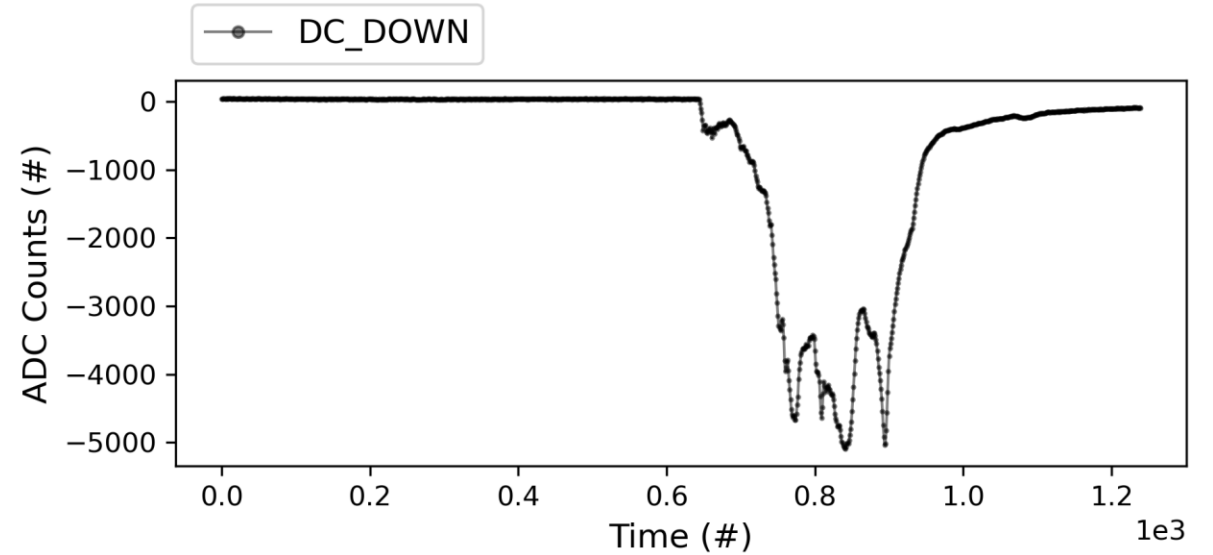

X-Box 3 Line 1 : BD Pulse