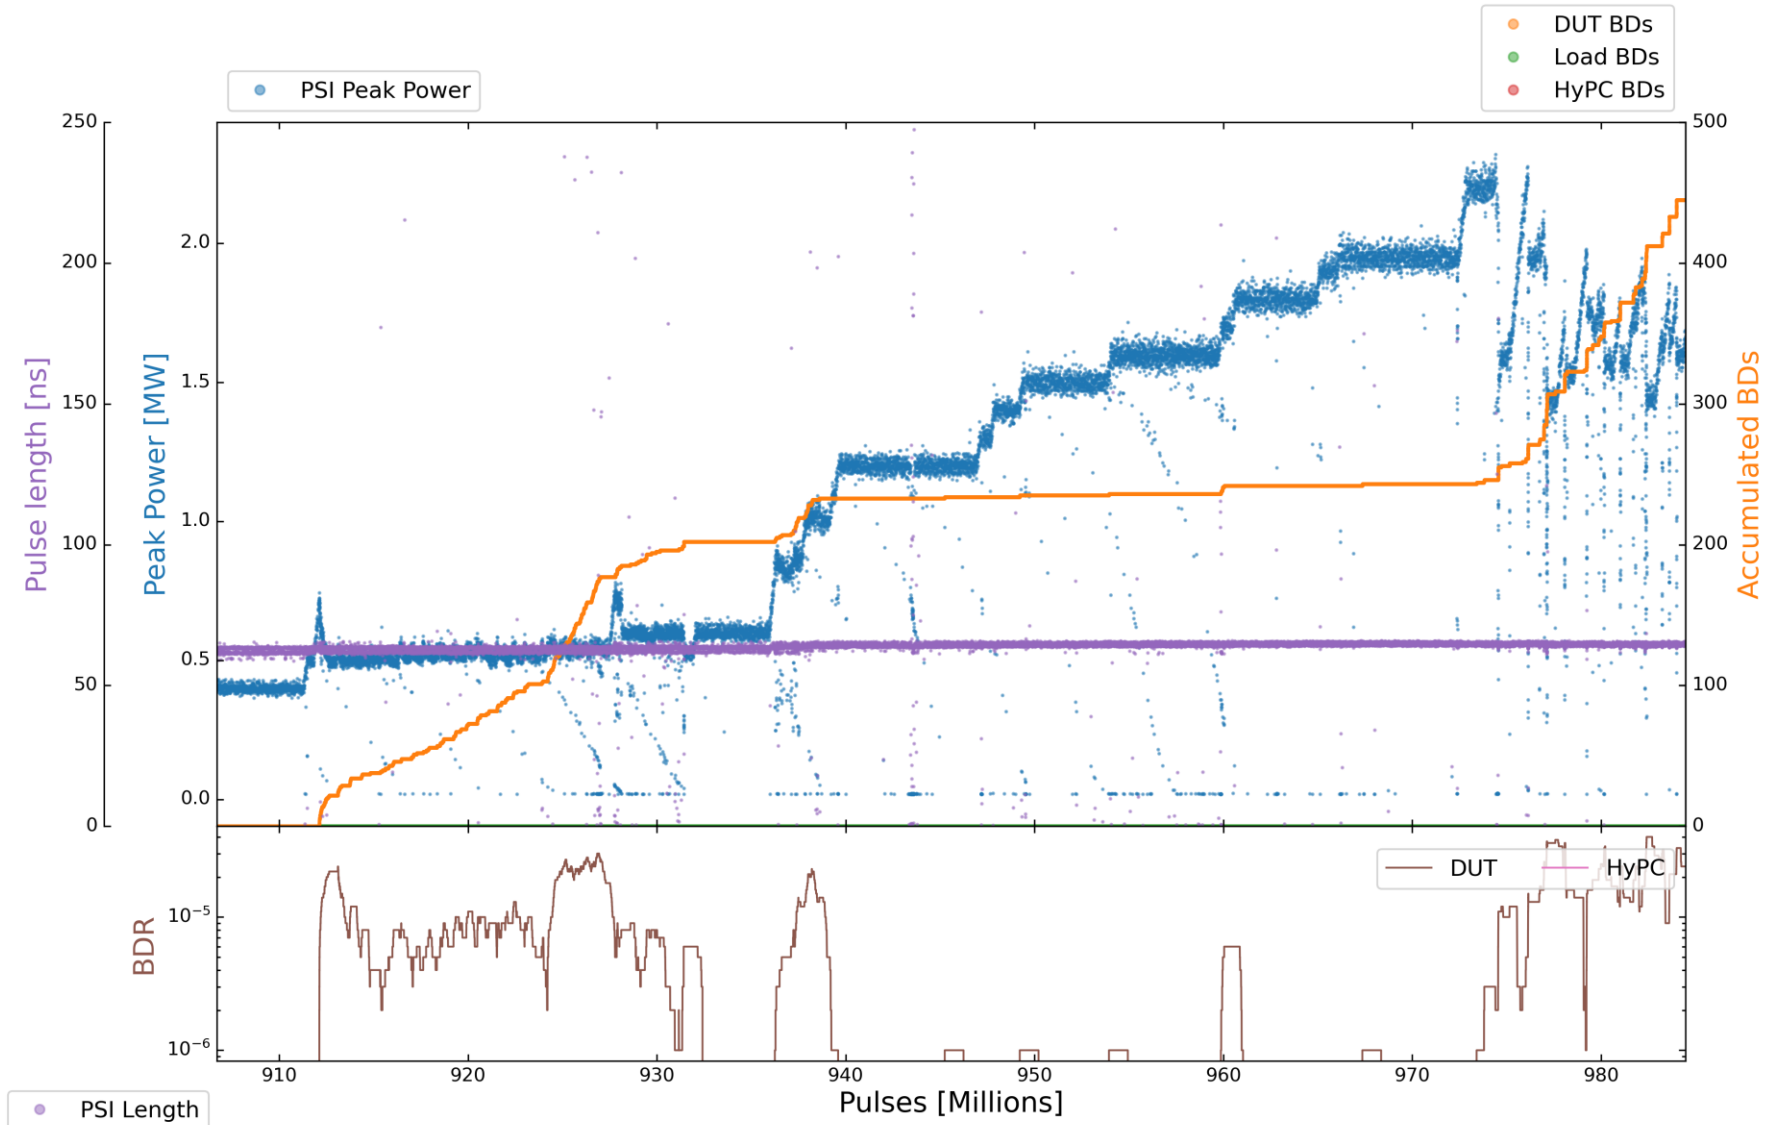

X-Box 3 Line 1 : TD31 N1

Current Op Status:

- 1.9 us klystron pulse
- 50 ns CP
- **150 Hz** rep rate per line
- **Current PKI Power: OFF**