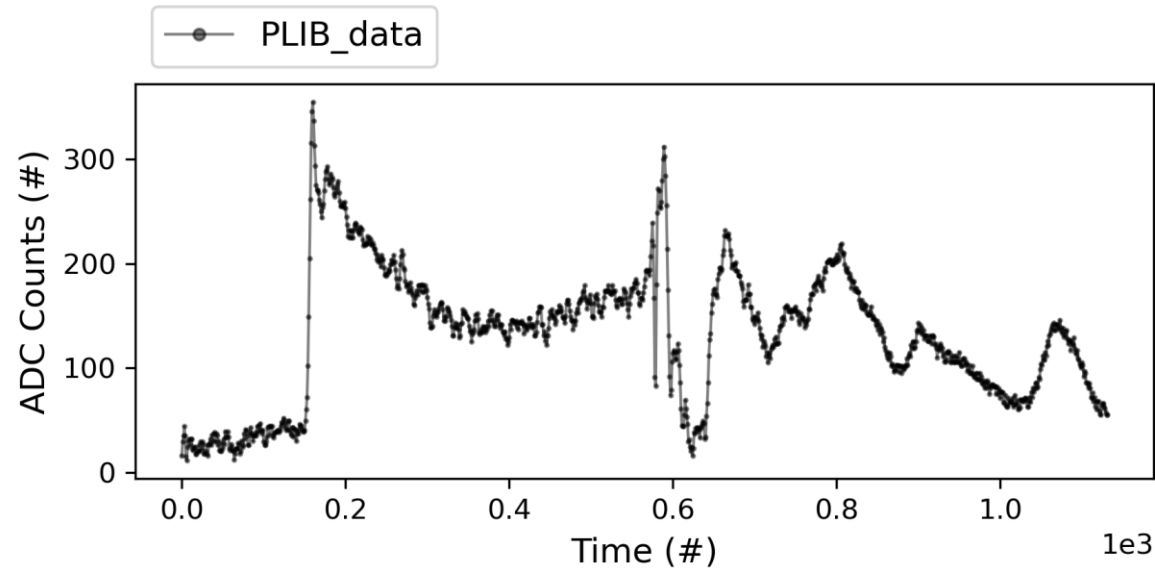

X-Box 3 Line 1 : BD Pulse