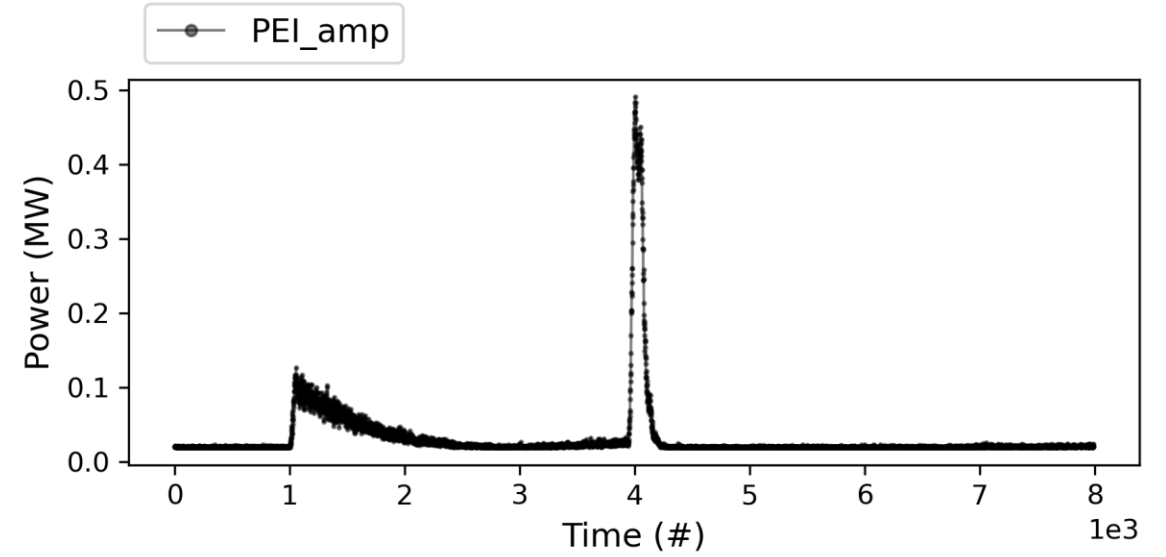

X-Box 3 Line 1 : BD Pulse