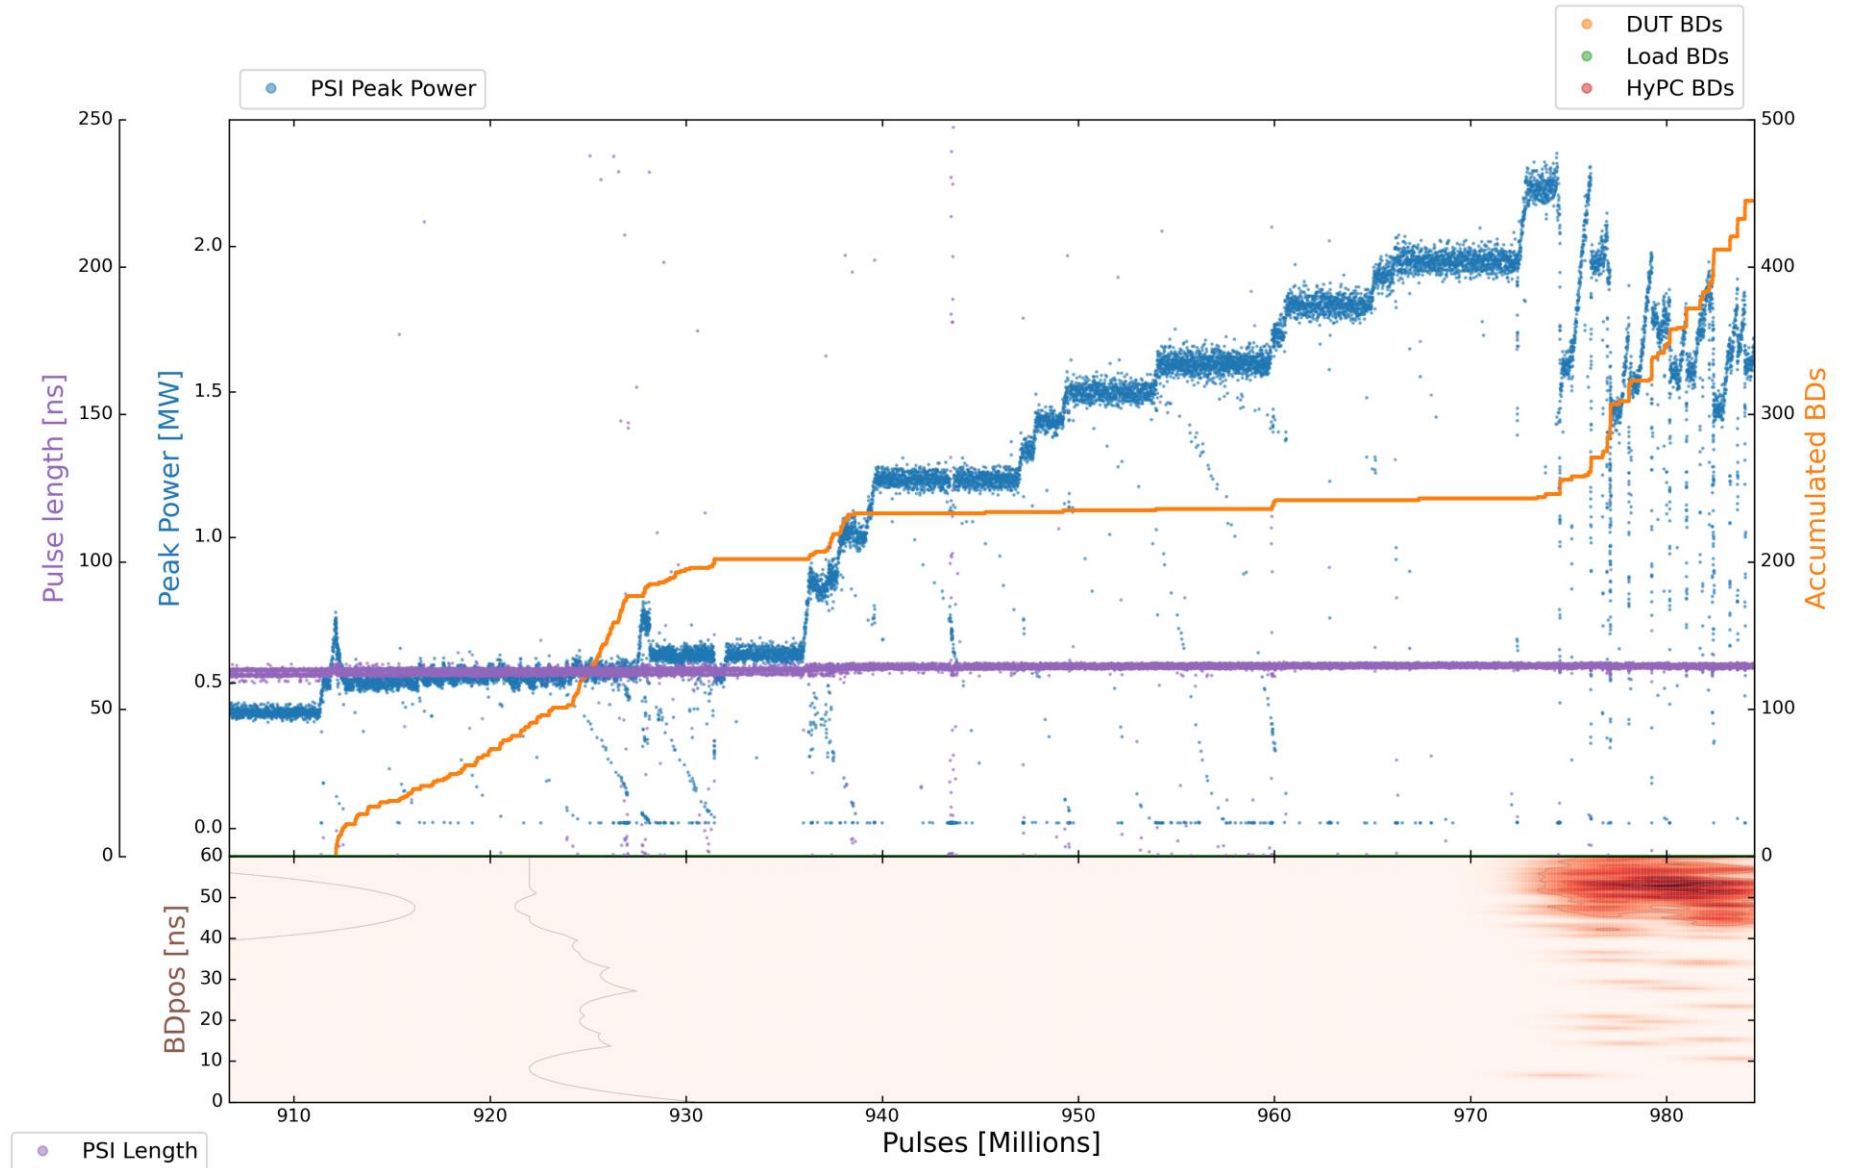

X-Box 3 Line 1 : TD31 N1

Current Op Status:

- 1.9 us klystron pulse
- 50 ns CP
- **150 Hz rep rate per line**
- **Current PKI Power: OFF**

X-Box 3 Line 1 : TD31 N1

Current Op Status:

- 1.9 us klystron pulse
- 50 ns CP
- **150 Hz** rep rate per line
- **Current PKI Power: OFF**

X-Box 3 Line 1 : TD31 N1

Current Op Status:

- 1.9 us klystron pulse
- 50 ns CP
- **150 Hz** rep rate per line
- **Current PKI Power: OFF**

X-Box 3 Line 1 : TD31 N1

Current Op Status:

- 1.9 us klystron pulse
- 50 ns CP
- **150 Hz** rep rate per line
- **Current PKI Power: OFF**

X-Box 3 Line 1 : BD Pulse

X-Box 3 Line 1 : BD Pulse

X-Box 3 Line 1 : BD Pulse

X-Box 3 Line 1 : BD Pulse