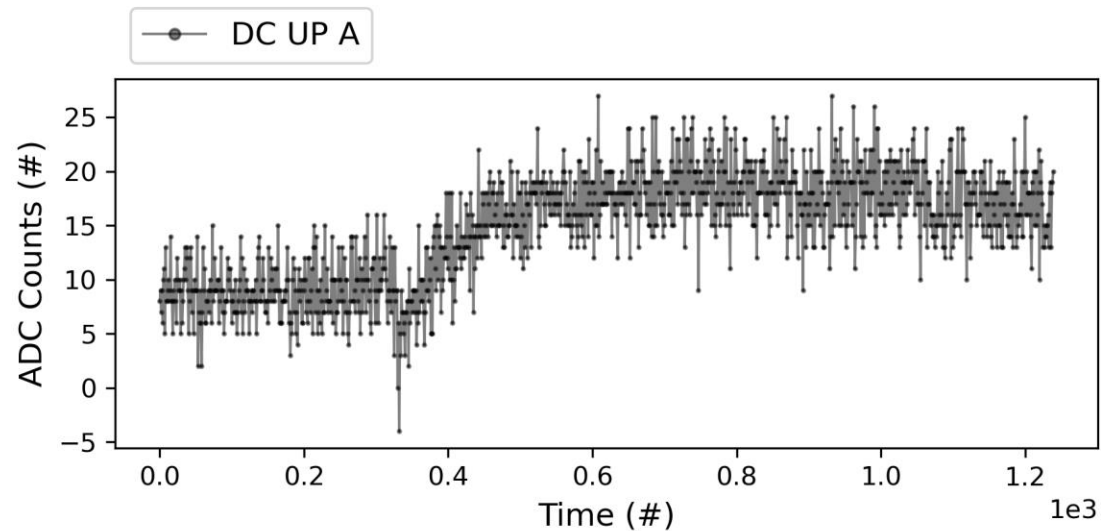

X-Box 2 : Pulses