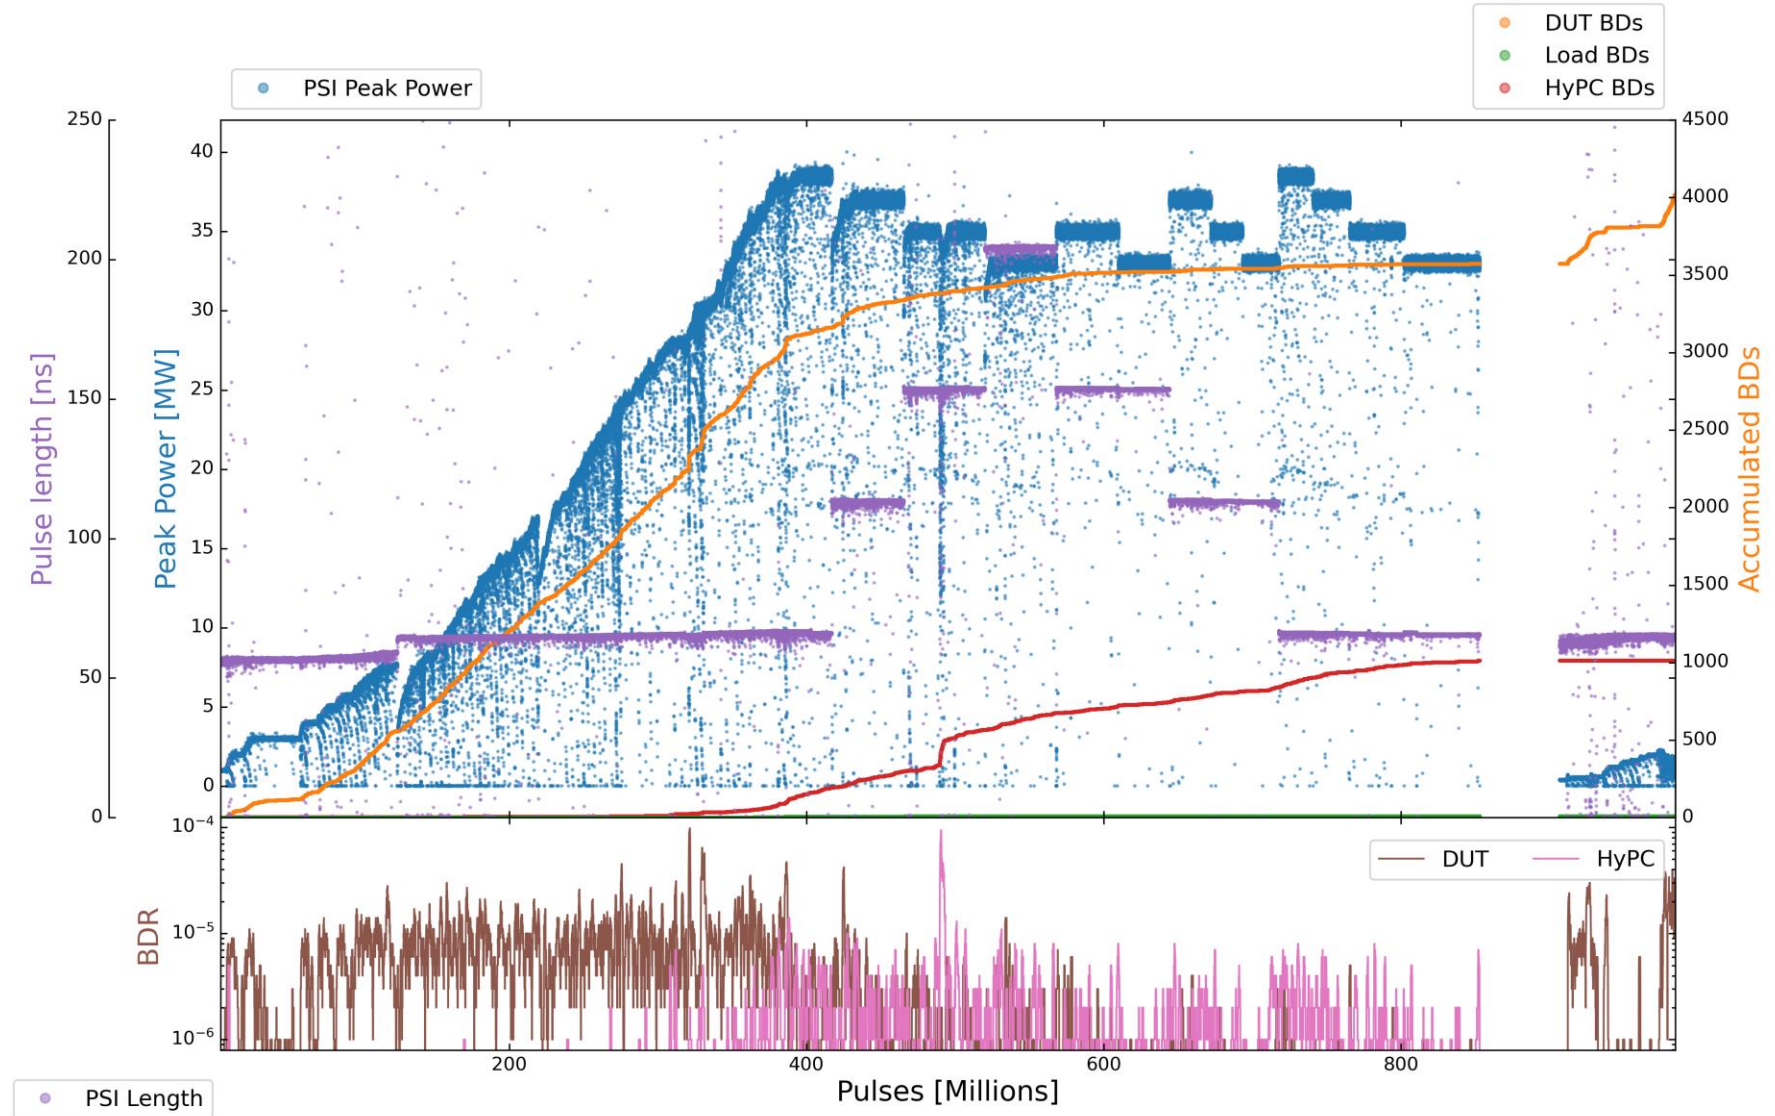

X-Box 3 Line 1 : TD31 N1

Current Op Status:

- 1.9 us klystron pulse
- 50 ns CP
- **150 Hz rep rate per line**
- **Current PKI Power: OFF**