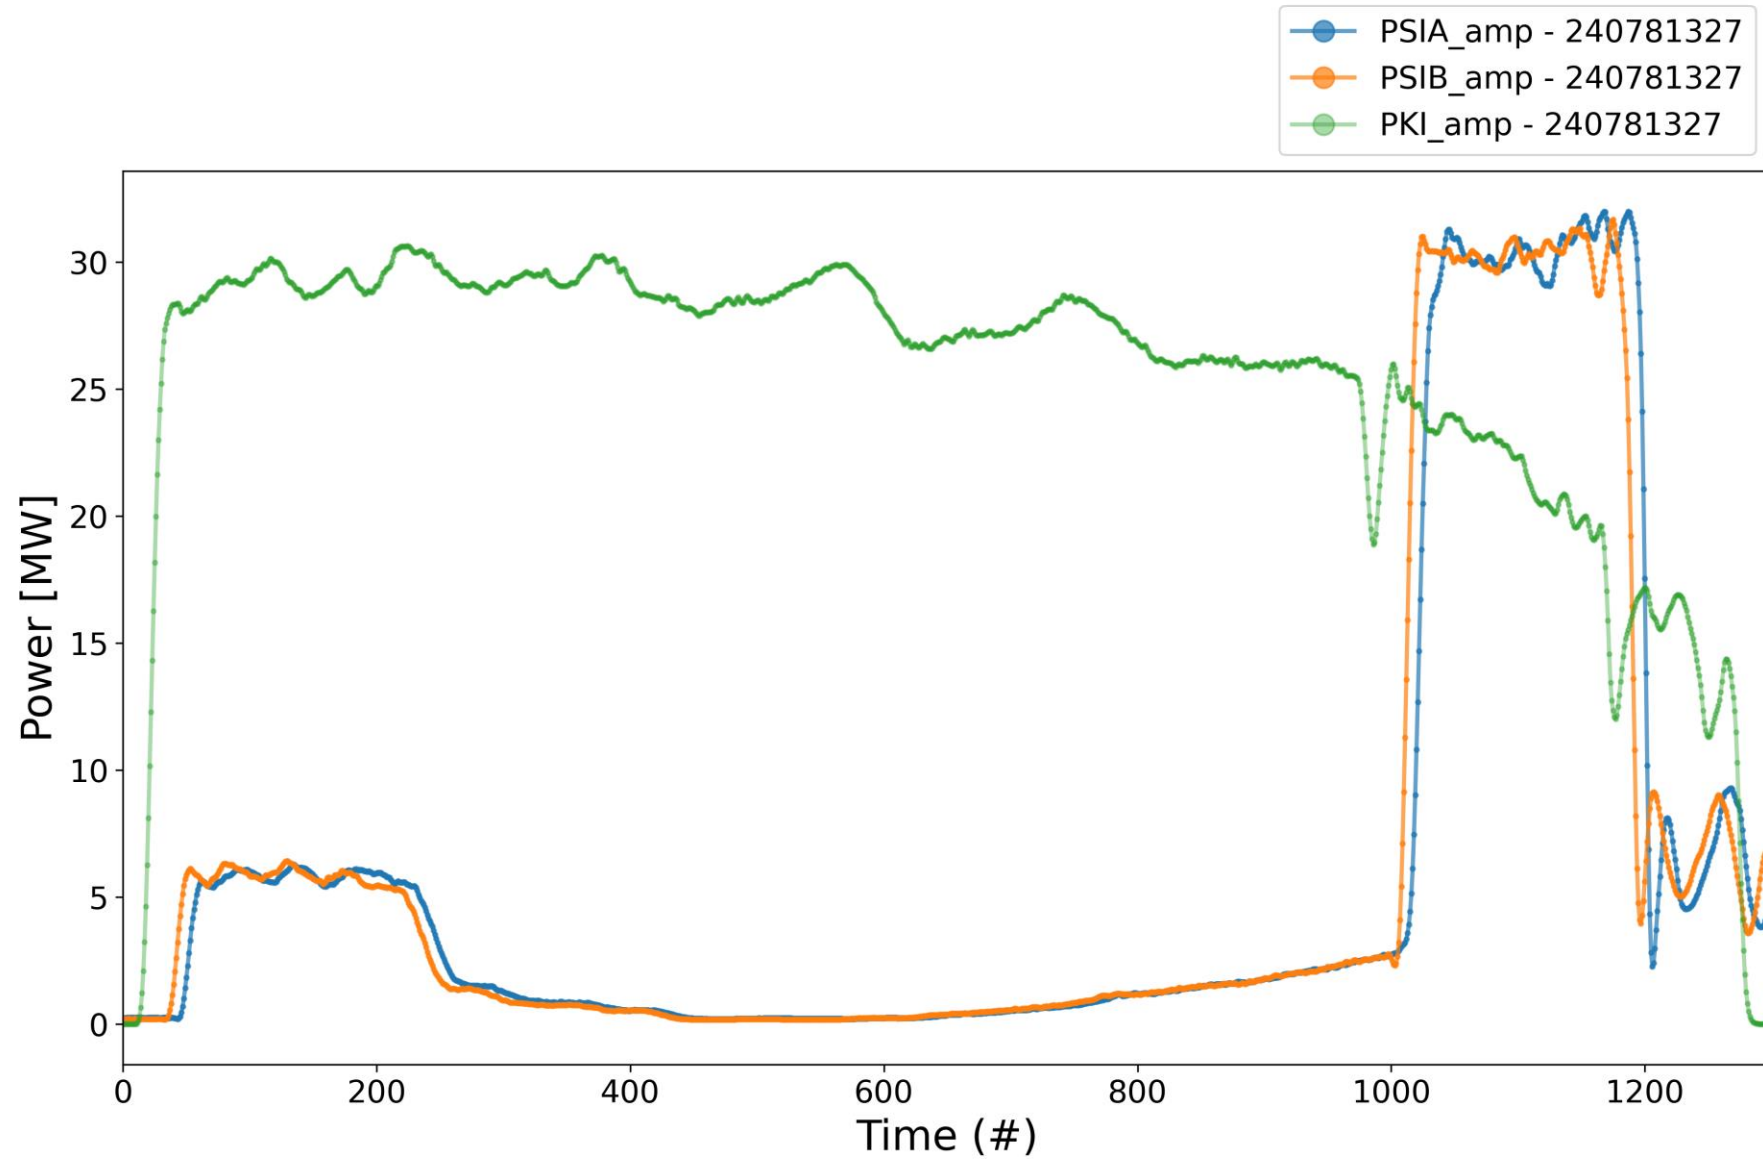

- 1.6 us klystron pulse
- 200 ns CP
- 50 Hz rep rate per line
- **Current PKI Power: OFF**

X-Box 2 : TD31 N3 N4

Current Op Status:

- 1.6 us klystron pulse
- 200 ns CP
- 50 Hz rep rate per line
- **Current PKI Power: OFF**

X-Box 2 : Pulses

X-Box 2 : Pulses

X-Box 2 : Pulses

X-Box3

X-Box 3 Line 2 : TD31 N2

Current Op Status:

- 1.9 us klystron pulse
- 50 ns CP
- **150 Hz rep rate per line**
- **Current PKI Power: OFF**

X-Box 2 : TD31 N3 N4

Current Op Status:

- 1.6 us klystron pulse
- 200 ns CP
- 50 Hz rep rate per line
- **Current PKI Power: OFF MW**

X-Box 2 : TD31 N3 N4

Current Op Status:

- 1.6 us klystron pulse
- 200 ns CP
- 50 Hz rep rate per line
- **Current PKI Power:**
OFF MW