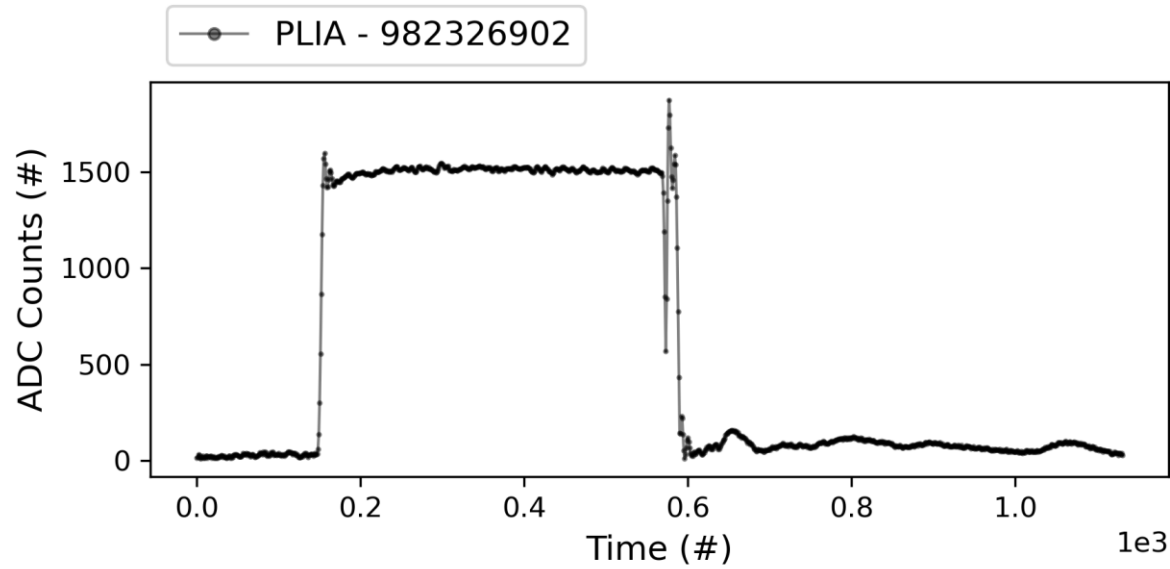

X-Box 3 Line 1 : BD Pulse