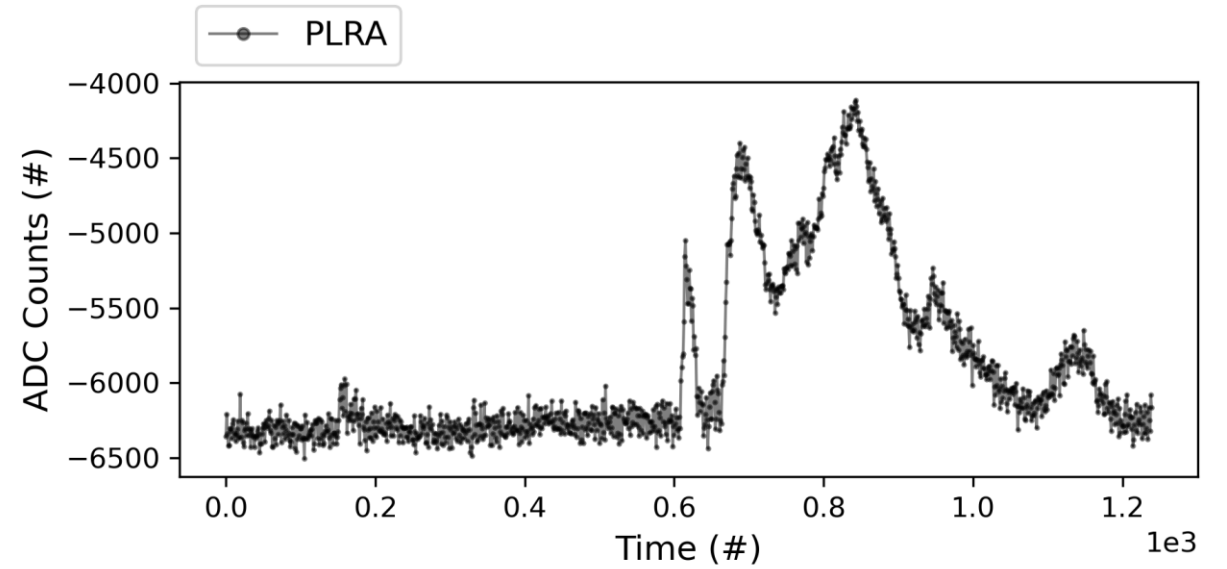

X-Box 3 Line 1 : BD Pulse