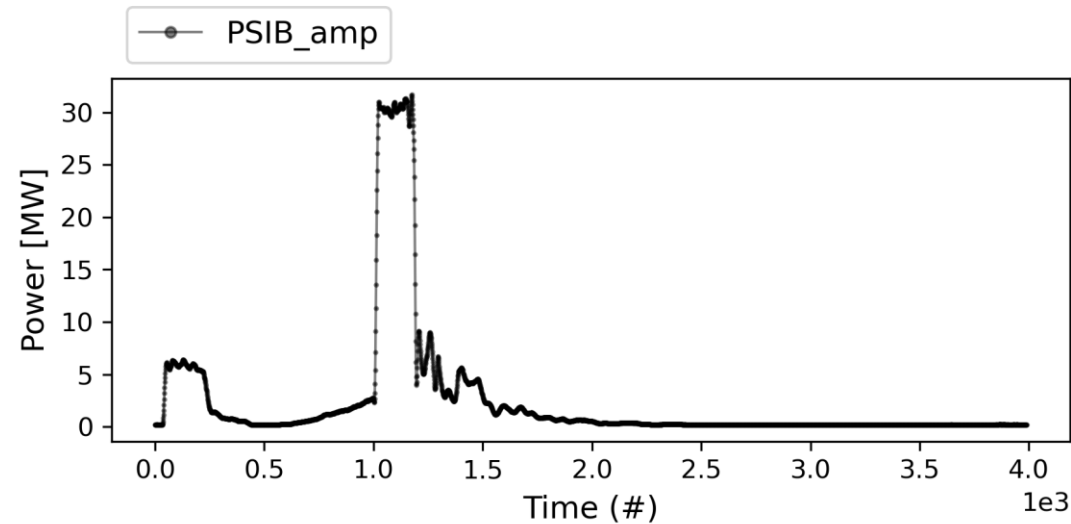

X-Box 2 : Pulses