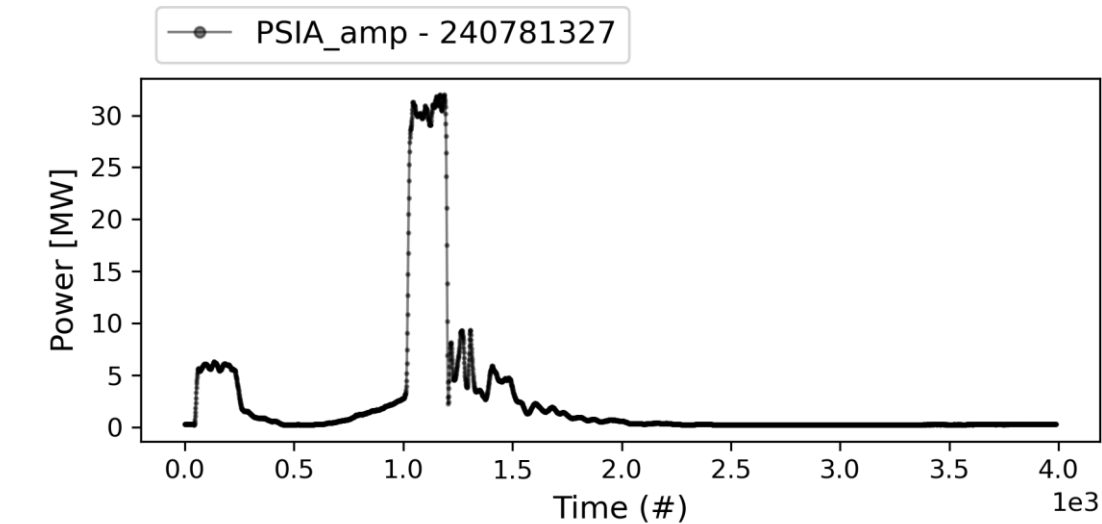

X-Box 2 : Pulses