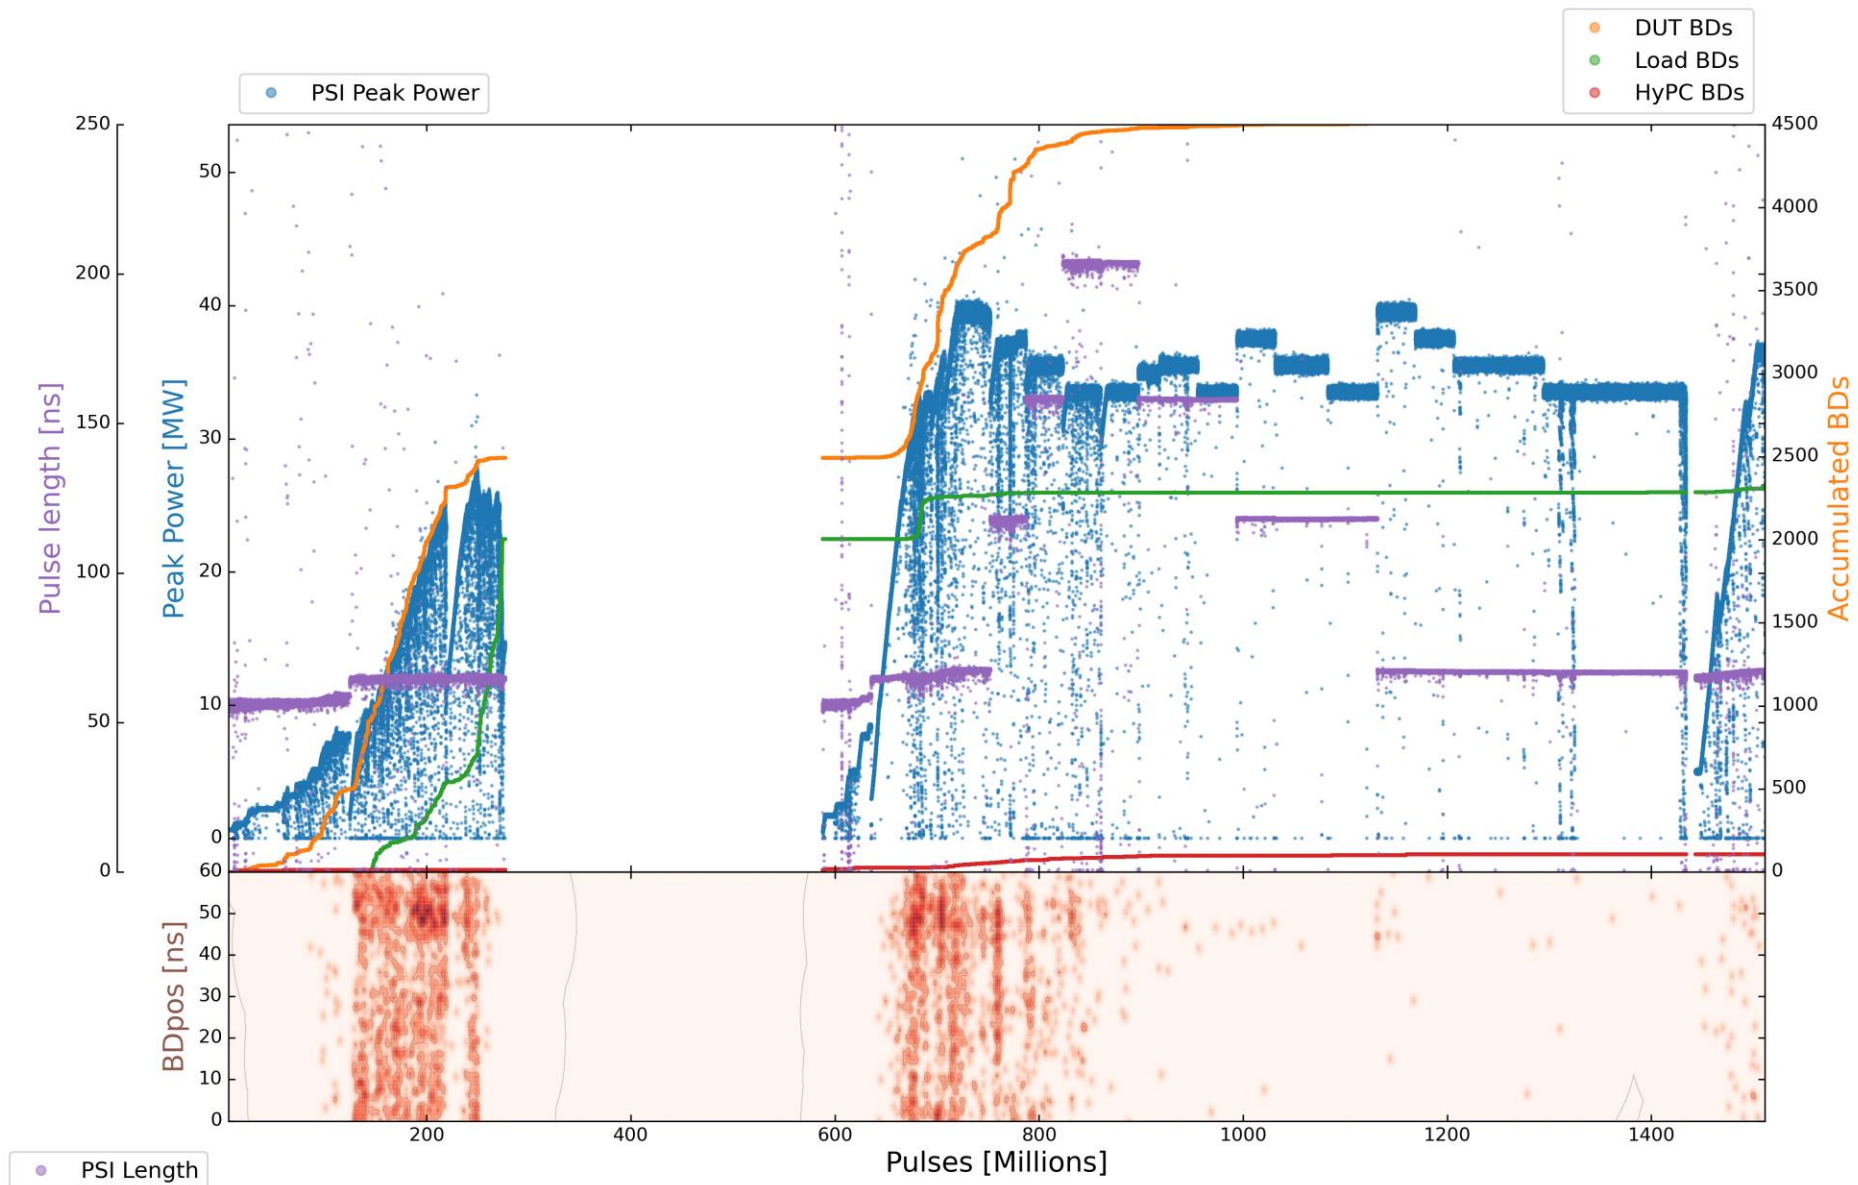

Current Op Status:

- 1.6 us klystron pulse
- 200 ns CP
- 50 Hz rep rate per line
- **Current PKI Power: OFF MW**

X-Box 2 : TD31 N3 N4

Current Op Status:

- 1.6 us klystron pulse
- 200 ns CP
- 50 Hz rep rate per line
- **Current PKI Power:**
OFF MW

X-Box 2 : TD31 N3 N4

Current Op Status:

- 1.6 us klystron pulse
- 200 ns CP
- 50 Hz rep rate per line
- **Current PKI Power: OFF MW**

X-Box 2 : TD31 N3 N4

Current Op Status:

- 1.6 us klystron pulse
- 200 ns CP
- 50 Hz rep rate per line
- **Current PKI Power: OFF MW**

X-Box3

X-Box 3 Line 1 : TD31 N1

Current Op Status:

- 1.9 us klystron pulse
- 50 ns CP
- **150 Hz rep rate per line**
- **Current PKI Power: OFF**

X-Box 3 Line 1 : TD31 N1

Current Op Status:

- 1.9 μ s klystron pulse
- 50 ns CP
- **150 Hz** rep rate per line
- **Current PKI Power: OFF**

X-Box 3 Line 1 : TD31 N1

Current Op Status:

- 1.9 us klystron pulse
- 50 ns CP
- **150 Hz rep rate per line**
- **Current PKI Power: OFF**

X-Box 3 Line 1 : TD31 N1

Current Op Status:

- 1.9 us klystron pulse
- 50 ns CP
- **150 Hz** rep rate per line
- **Current PKI Power: OFF**