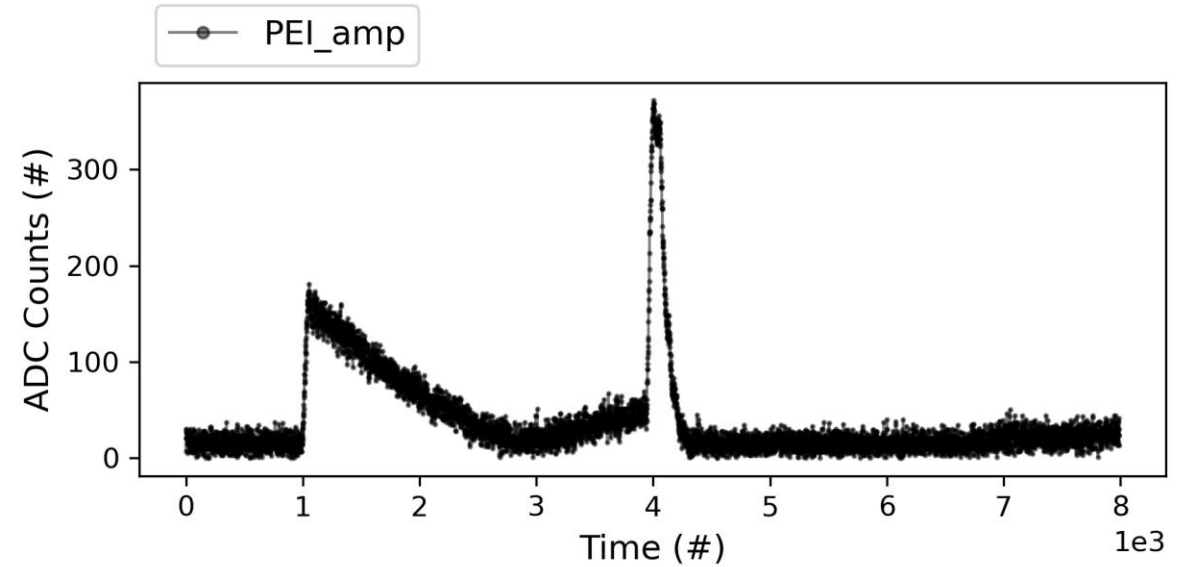

X-Box 3 Line 1 : BD Pulse