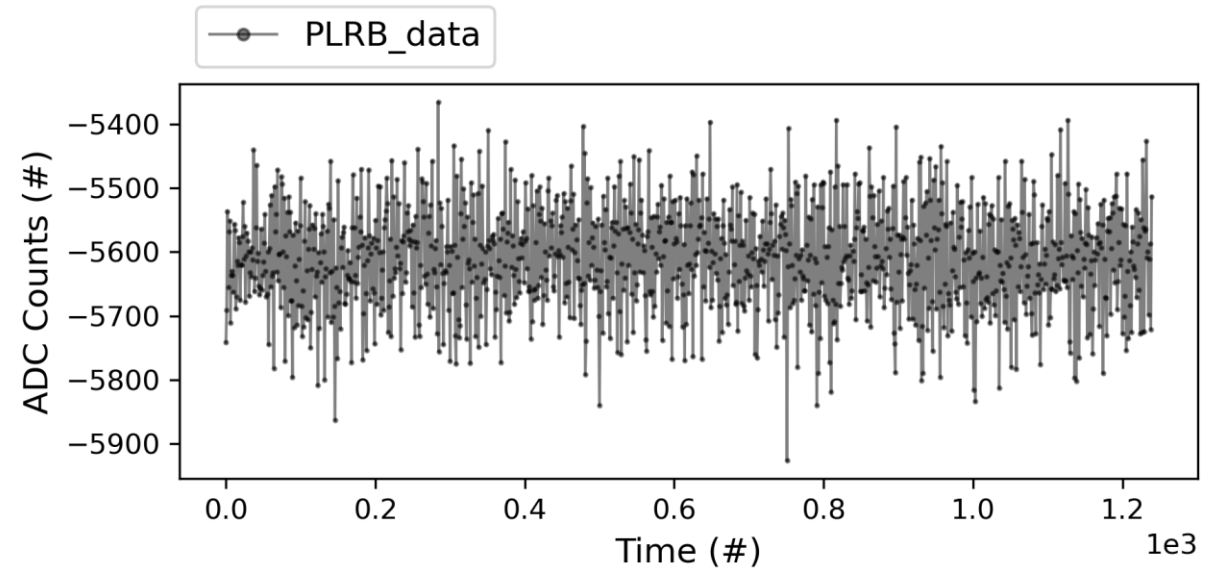

X-Box 3 Line 1 : BD Pulse