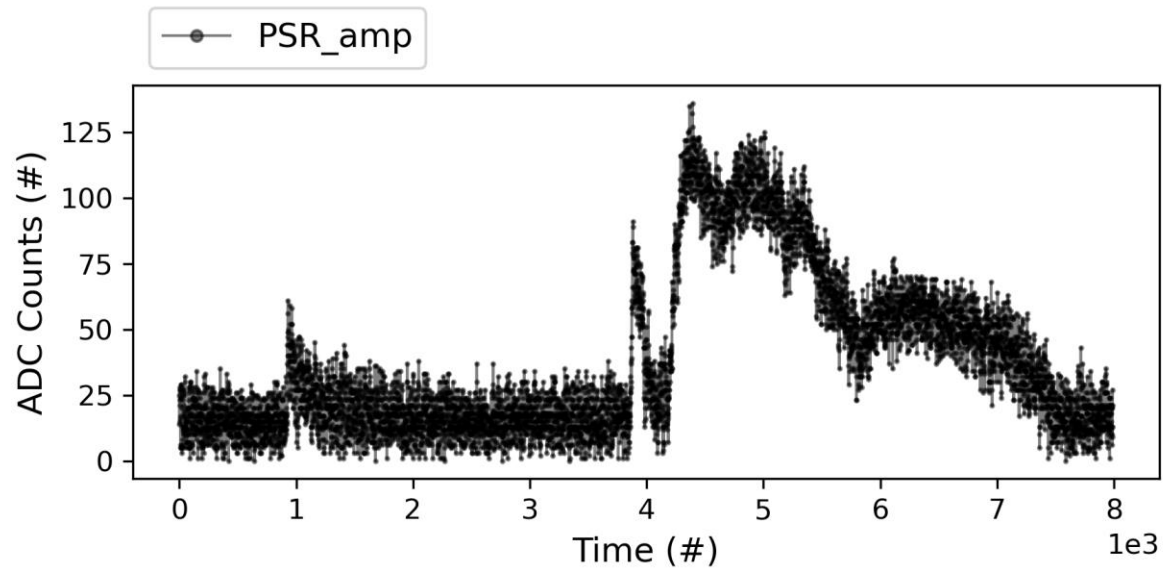

X-Box 3 Line 1 : BD Pulse