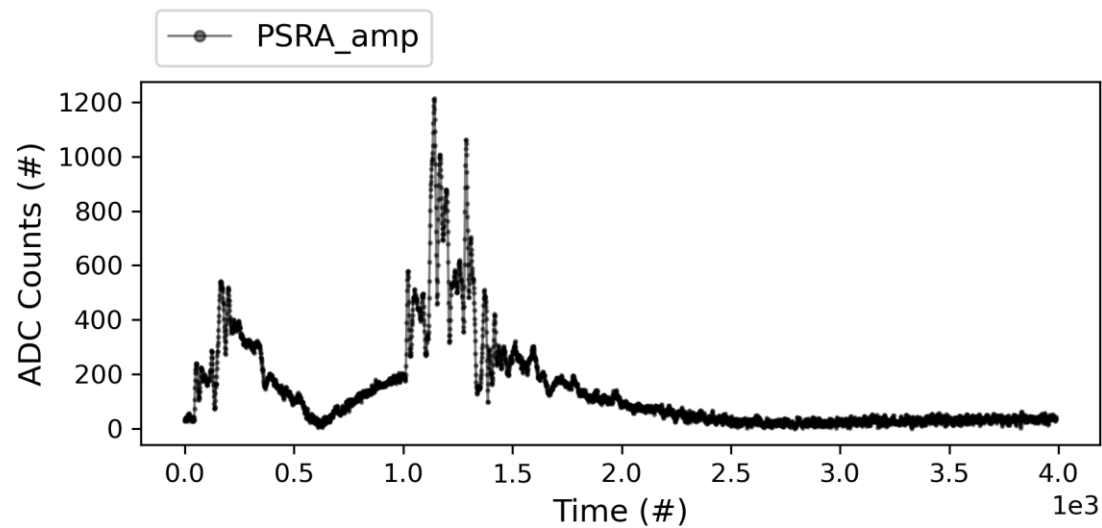

X-Box 2 : Pulses