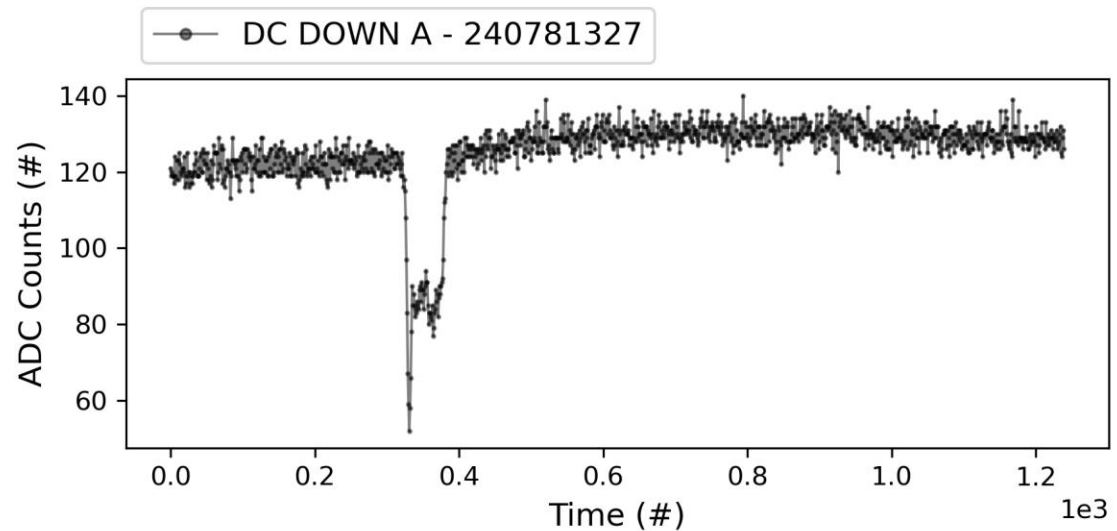

X-Box 2 : Pulses