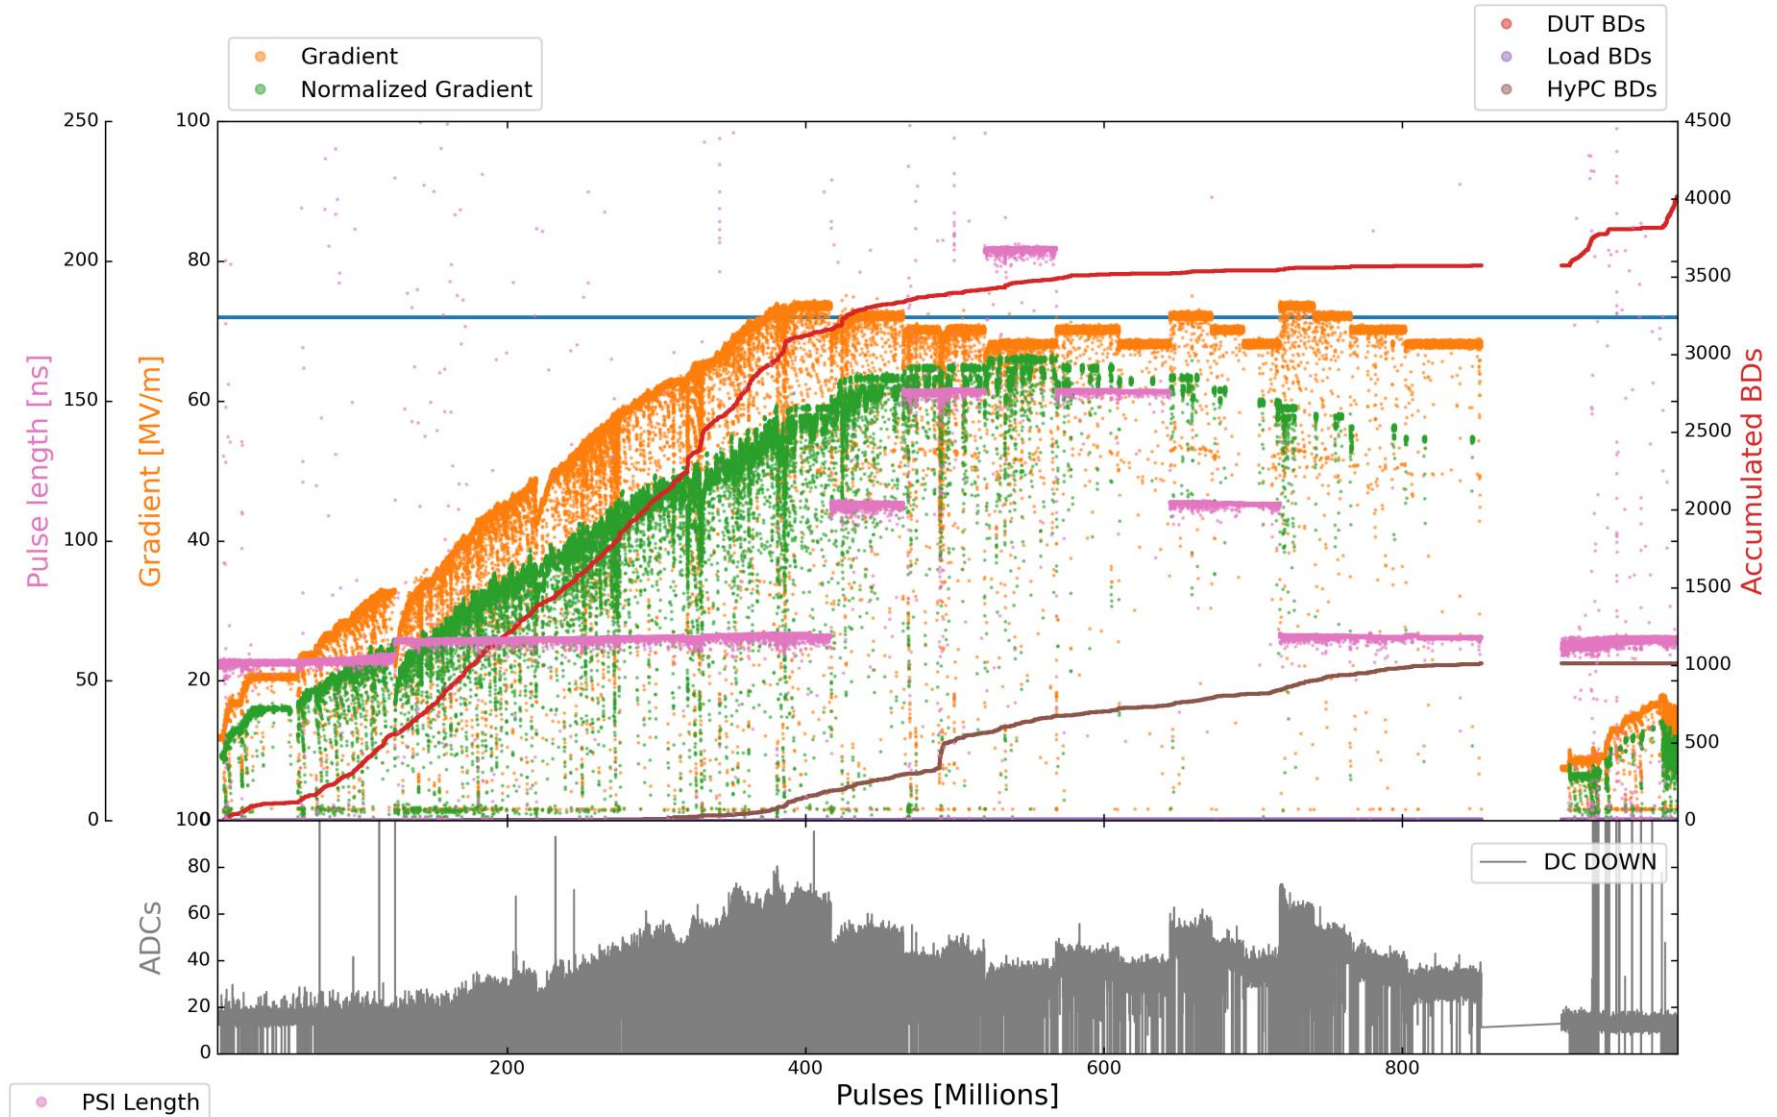

X-Box 3 Line 1 : TD31 N1

Current Op Status:

- 1.9 μ s klystron pulse
- 50 ns CP
- **150 Hz** rep rate per line
- **Current PKI Power: OFF**