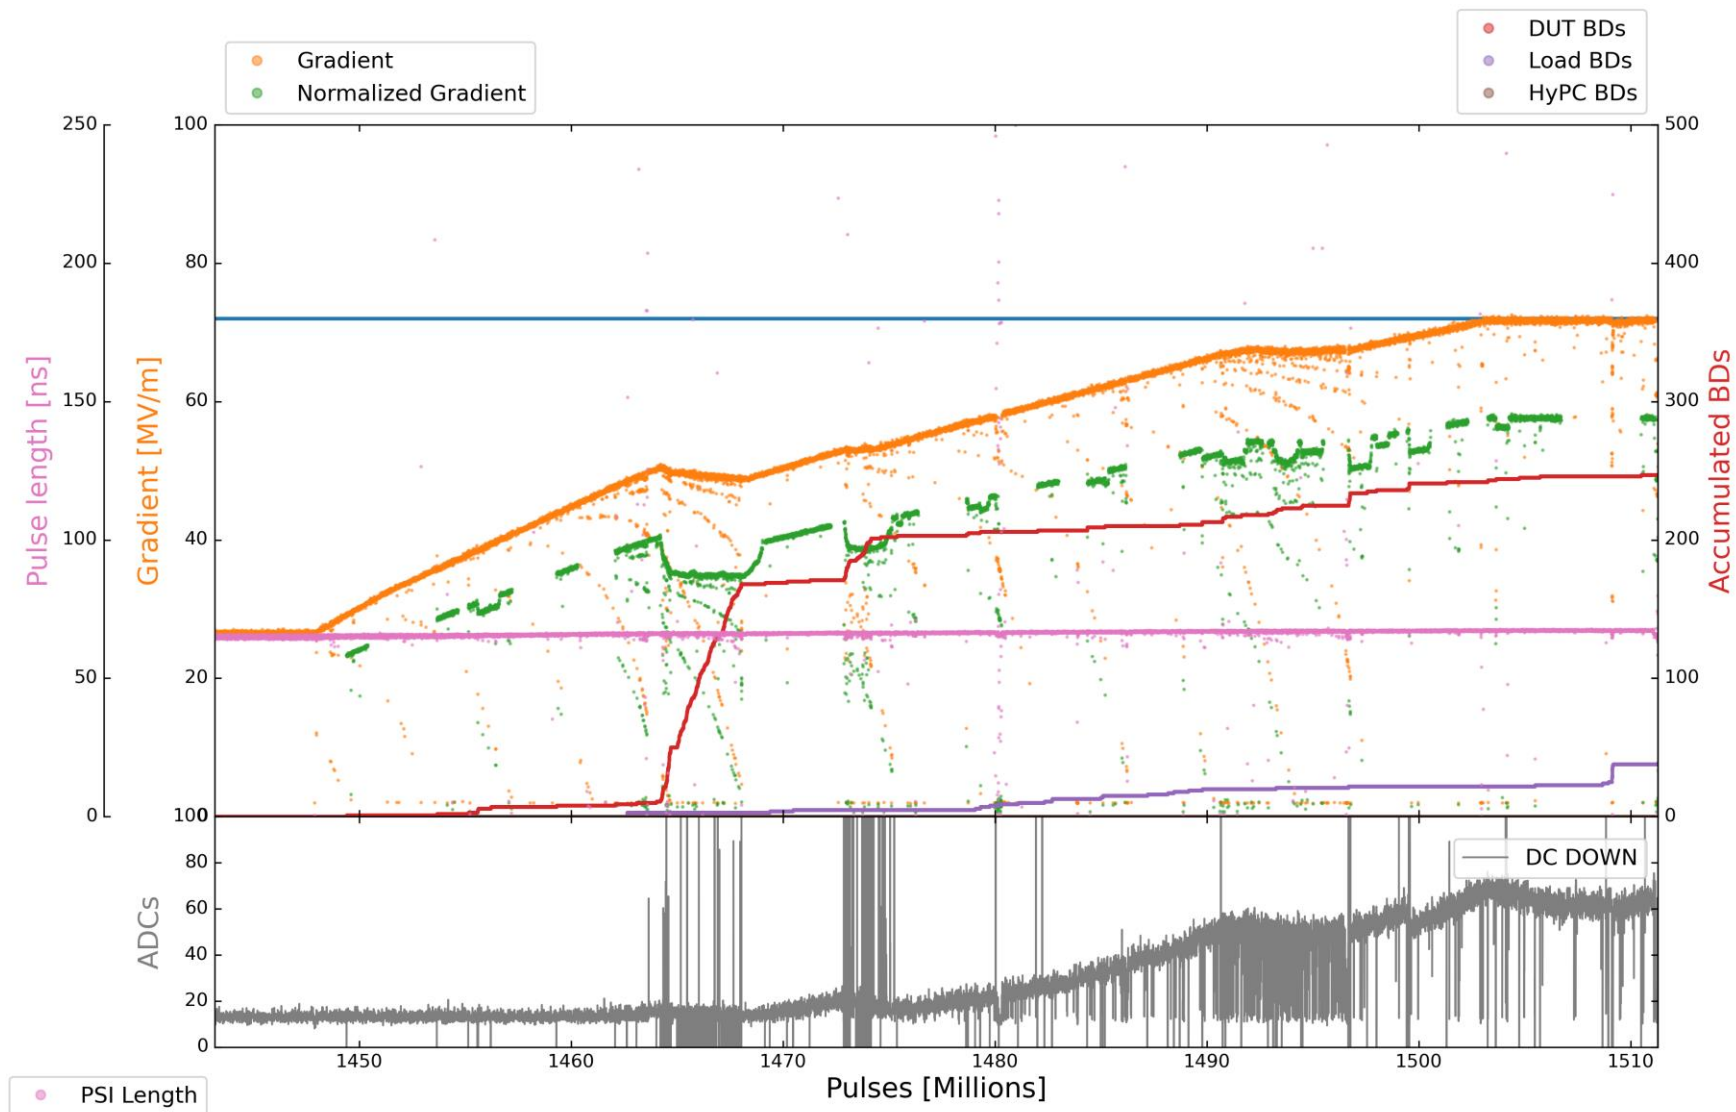

Current Op Status:

- 1.6 us klystron pulse
- 200 ns CP
- 50 Hz rep rate per line
- **Current PKI Power: OFF MW**

X-Box 2 : TD31 N3 N4

Current Op Status:

- 1.6 us klystron pulse
- 200 ns CP
- 50 Hz rep rate per line
- **Current PKI Power:**
OFF MW

X-Box 2 : TD31 N3 N4

Current Op Status:

- 1.6 us klystron pulse
- 200 ns CP
- 50 Hz rep rate per line
- **Current PKI Power: OFF MW**

X-Box 2 : TD31 N3 N4

Current Op Status:

- 1.6 us klystron pulse
- 200 ns CP
- 50 Hz rep rate per line
- **Current PKI Power: OFF MW**

X-Box3

X-Box 3 Line 1 : TD31 N1

Current Op Status:

- 1.9 us klystron pulse
- 50 ns CP
- **150 Hz rep rate per line**
- **Current PKI Power: OFF**

X-Box 3 Line 1 : TD31 N1

Current Op Status:

- 1.9 μ s klystron pulse
- 50 ns CP
- **150 Hz** rep rate per line
- **Current PKI Power: OFF**

X-Box 3 Line 1 : TD31 N1

Current Op Status:

- 1.9 us klystron pulse
- 50 ns CP
- **150 Hz rep rate per line**
- **Current PKI Power: OFF**

X-Box 3 Line 1 : TD31 N1

Current Op Status:

- 1.9 us klystron pulse
- 50 ns CP
- **150 Hz** rep rate per line
- **Current PKI Power: OFF**