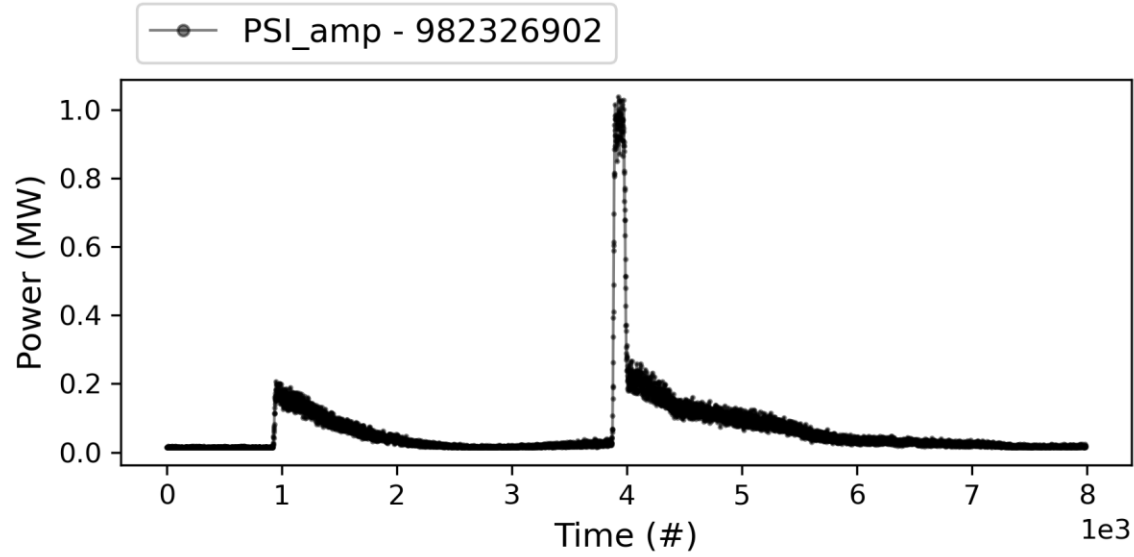

X-Box 3 Line 1 : BD Pulse