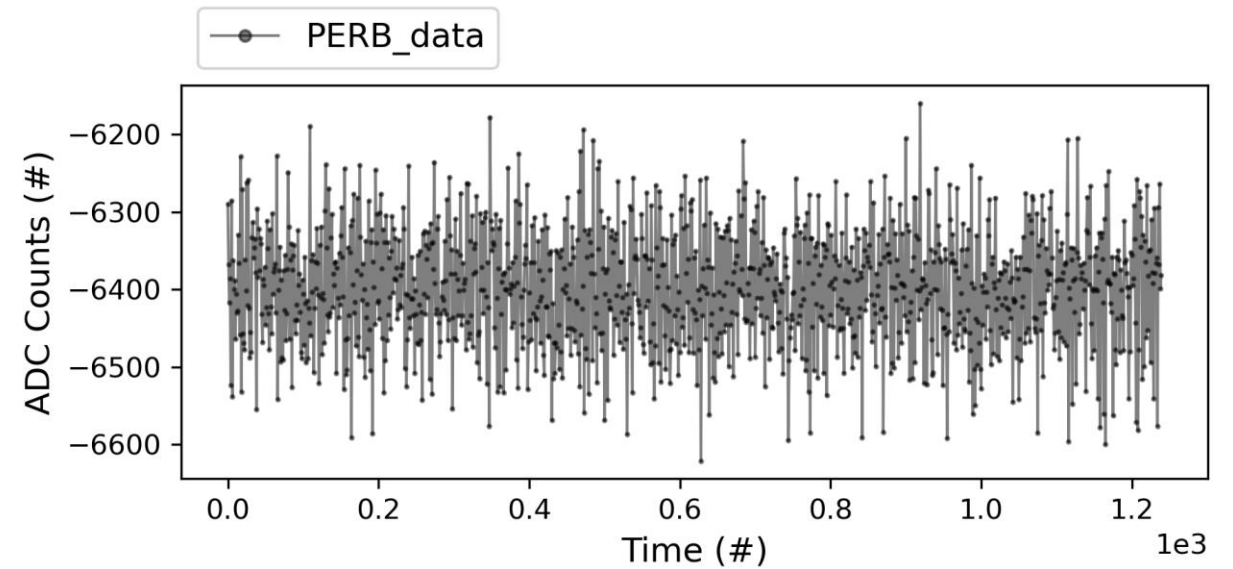

X-Box 3 Line 1 : BD Pulse