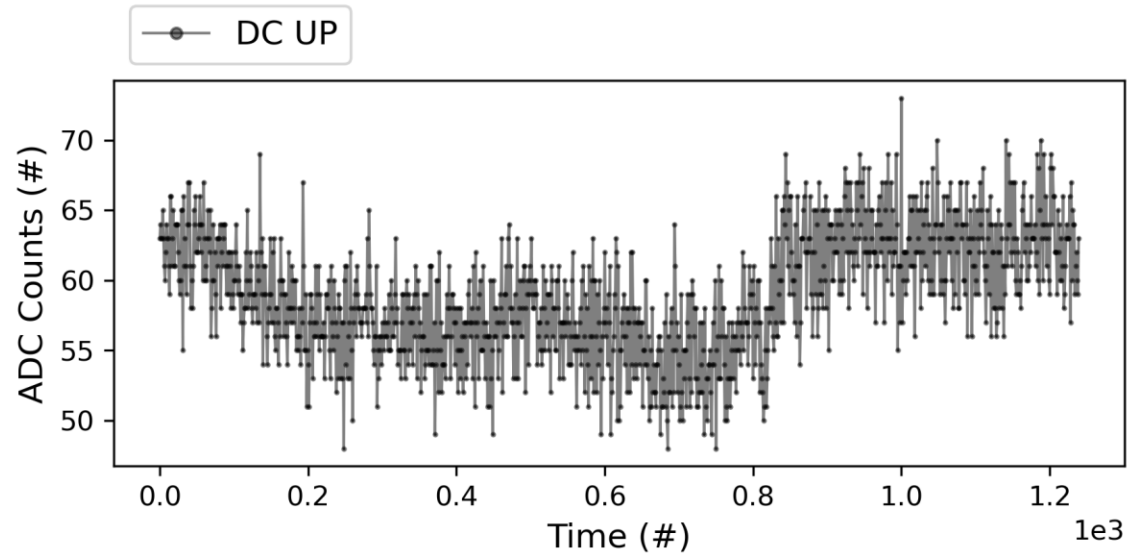

X-Box 3 Line 1 : BD Pulse