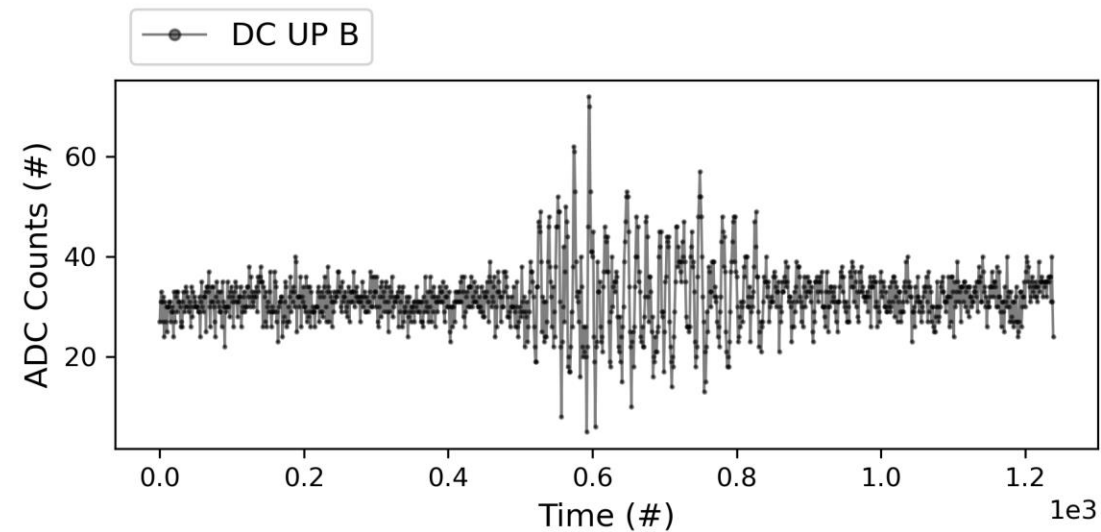

X-Box 2 : Pulses