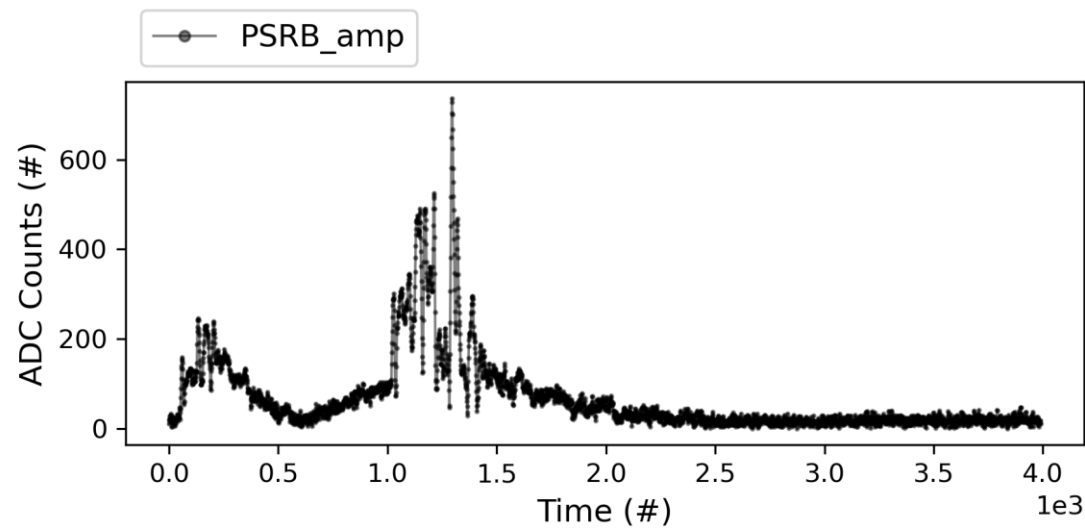

X-Box 2 : Pulses