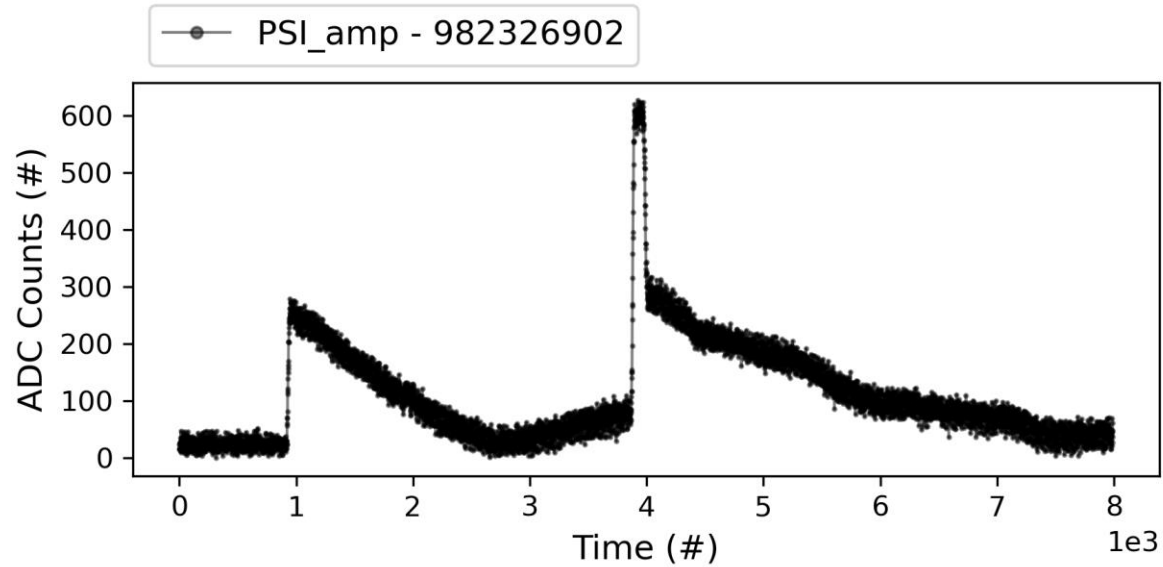

X-Box 3 Line 1 : BD Pulse