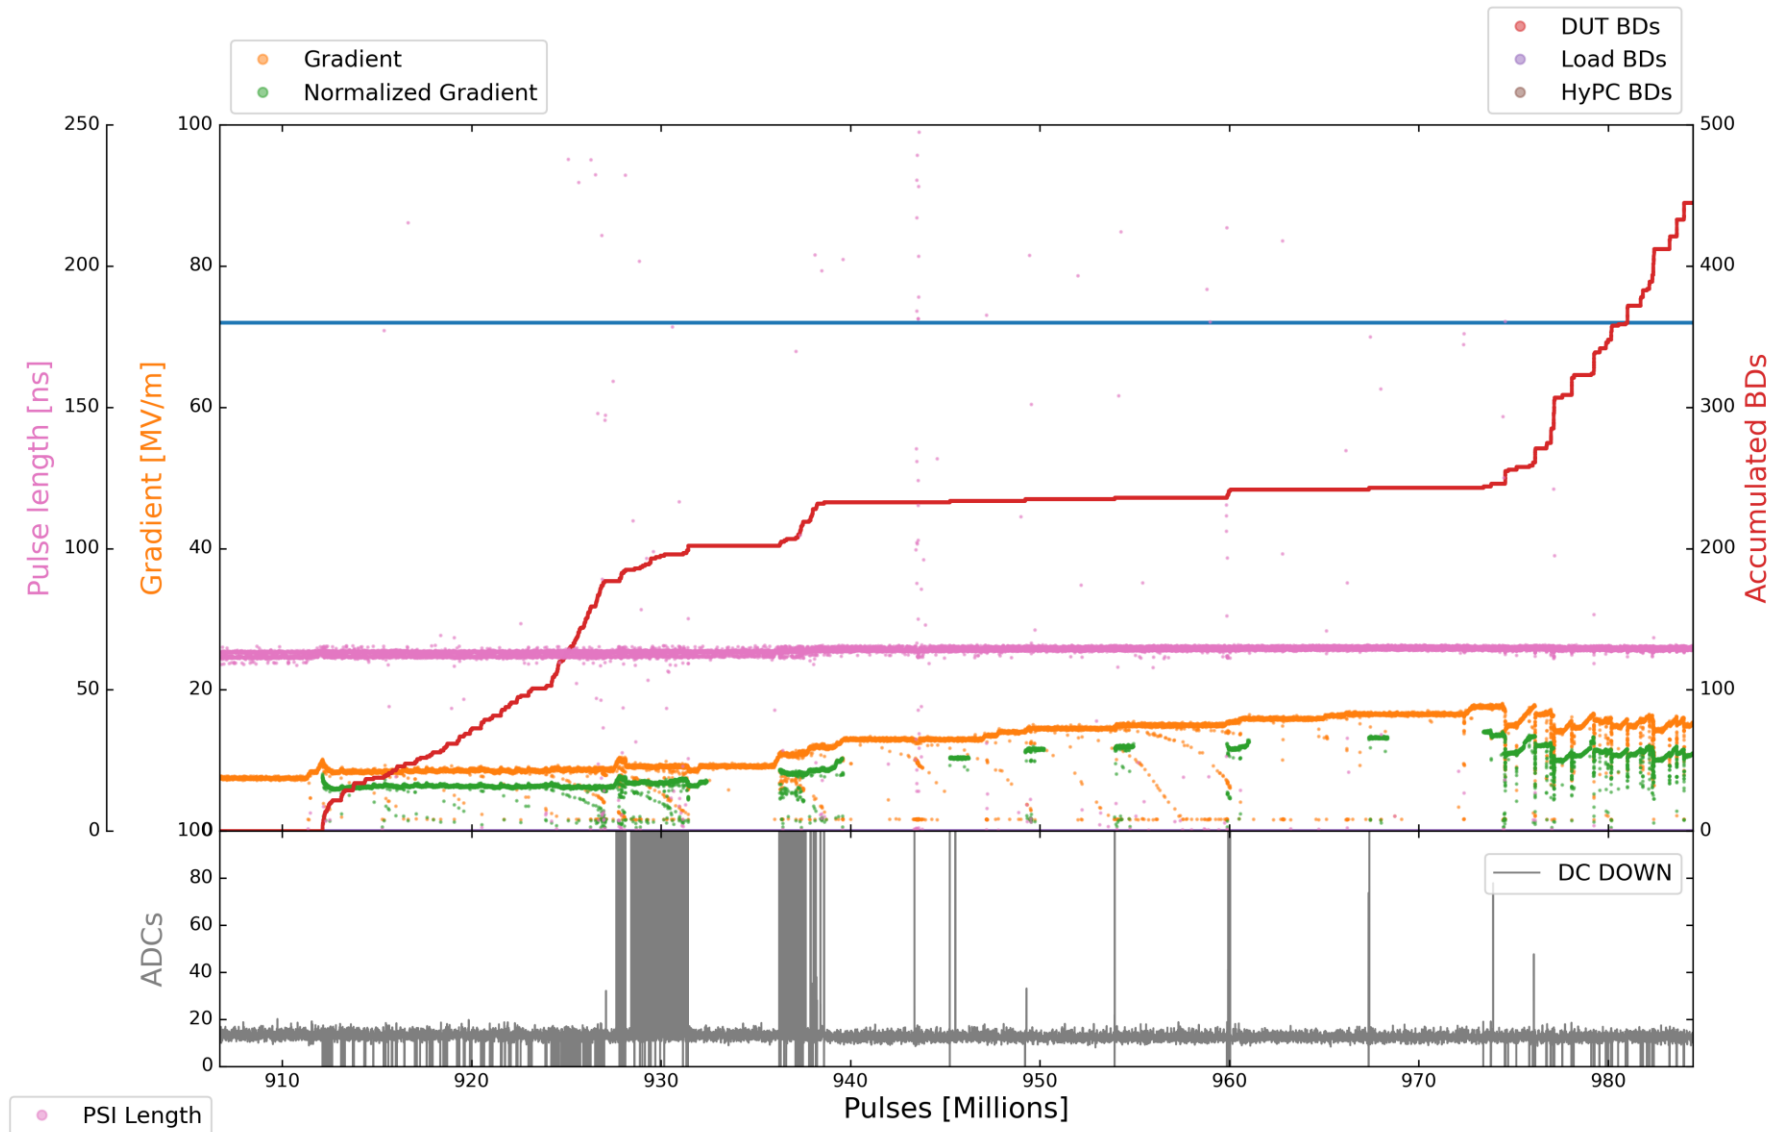

X-Box3

X-Box 3 Line 1 : TD31 N1

Current Op Status:

- 1.9 us klystron pulse
- 50 ns CP
- **150 Hz rep rate per line**
- **Current PKI Power: OFF**

X-Box 3 Line 1 : TD31 N1

Current Op Status:

- 1.9 μ s klystron pulse
- 50 ns CP
- **150 Hz** rep rate per line
- **Current PKI Power: OFF**

X-Box 3 Line 1 : TD31 N1

Current Op Status:

- 1.9 us klystron pulse
- 50 ns CP
- **150 Hz rep rate per line**
- **Current PKI Power: OFF**

X-Box 3 Line 1 : TD31 N1

Current Op Status:

- 1.9 us klystron pulse
- 50 ns CP
- **150 Hz** rep rate per line
- **Current PKI Power: OFF**

X-Box 3 Line 1 : TD31 N1

Current Op Status:

- 1.9 us klystron pulse
- 50 ns CP
- **150 Hz** rep rate per line
- **Current PKI Power: OFF**

X-Box 3 Line 1 : TD31 N1

Current Op Status:

- 1.9 us klystron pulse
- 50 ns CP
- **150 Hz** rep rate per line
- **Current PKI Power: OFF**