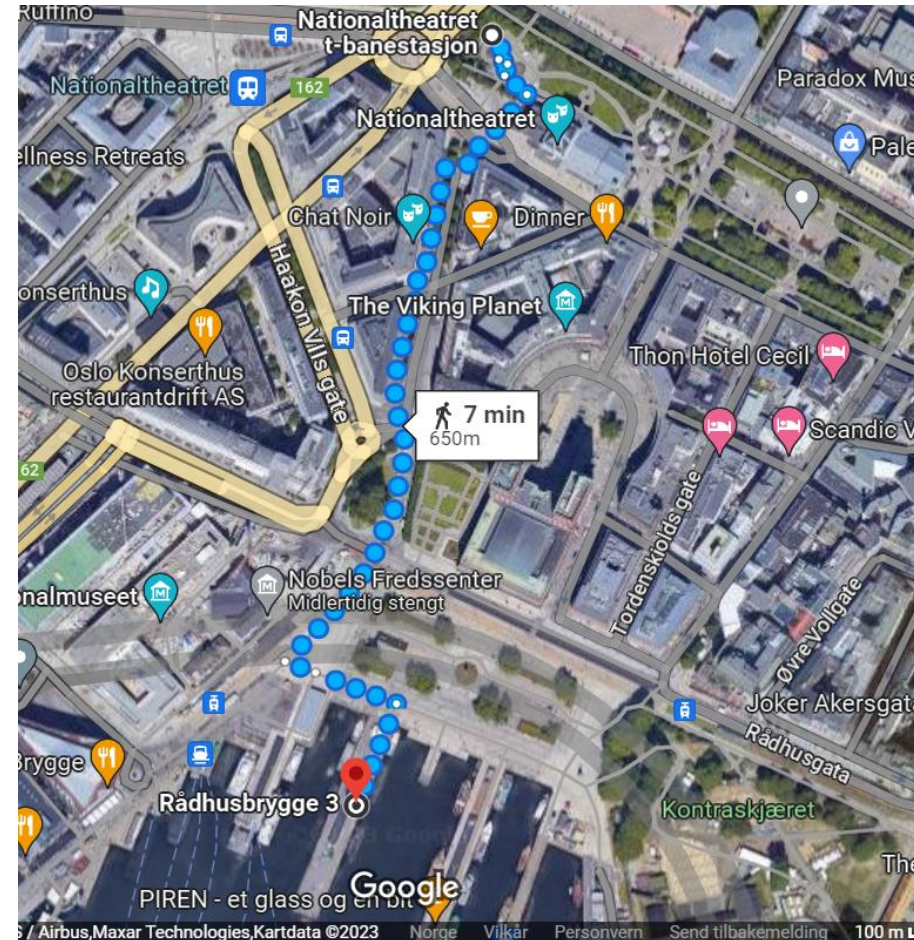

Fjord Cruise this evening

- **2 Ferries** leave at Aker Brygge Marina at 5pm, **Rådhusbrygge 3**
- Check list by registration for which ferry you will be on
- Please take the metro from Forskningsparken to Nationaltheatret
- A short 10-min walk down to the Marina from the Metro station

Ruter – Mobility in Oslo/Viken ⁴⁺

Plan your trip and buy tickets

Ruter As

#1 in Travel

★★★★ 4.4 • 92.5K Ratings

Free Use the Ruter app to purchase metro ticket (you have received a mail with link to tickets)

Program at a glance

Thursday

Oral sessions

MiNaLab Visit

(limited spaces - please sign up at SINTEF stand)

International Workshop
24th WoRiD
on Radiation Imaging Detectors

OSLO SCIENCE PARK, 25-29 JUNE, 2023