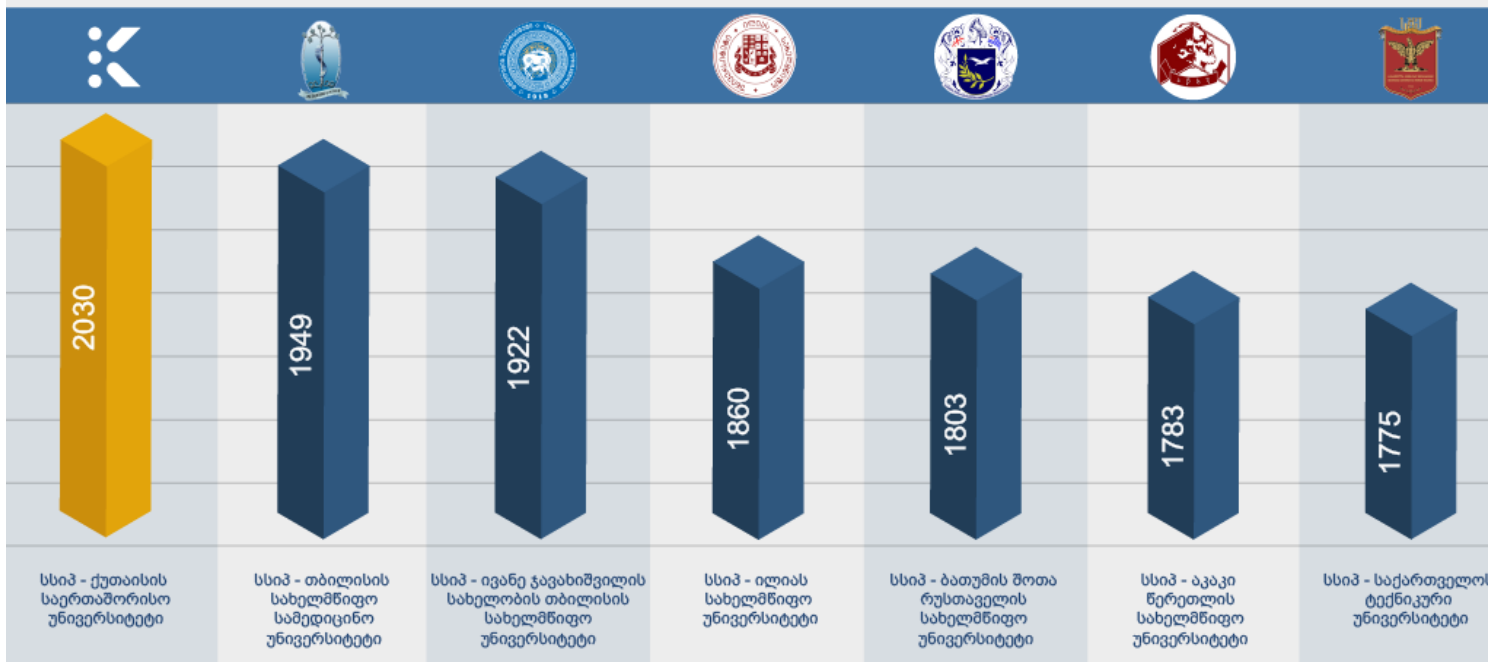

KIU – Admissions

Top Students at National Level among Public Universities in Georgia in 2020 and 2021 (National Exams)