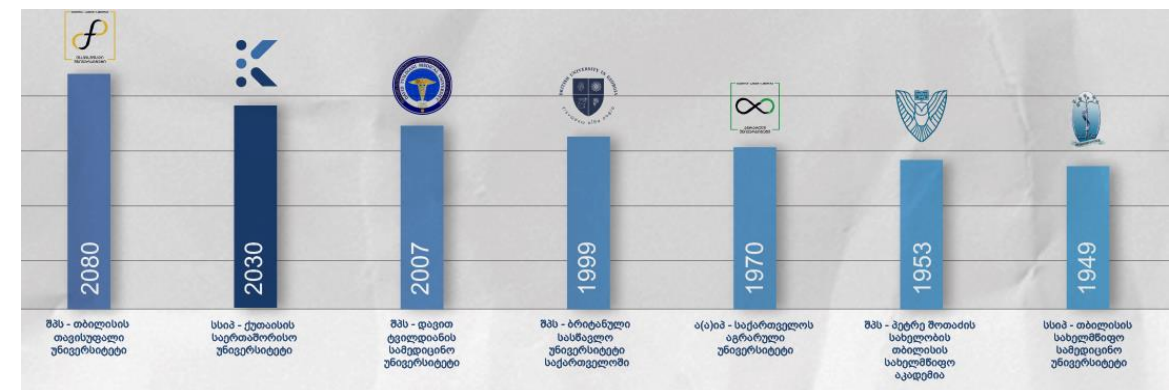

MATH	CS	MGMT	TOTAL
FEMALE STUDENTS	45%	19%	38%	29%
SUCCESS RATE AT NATIONAL EXAMS	8%	24%	27%	23%