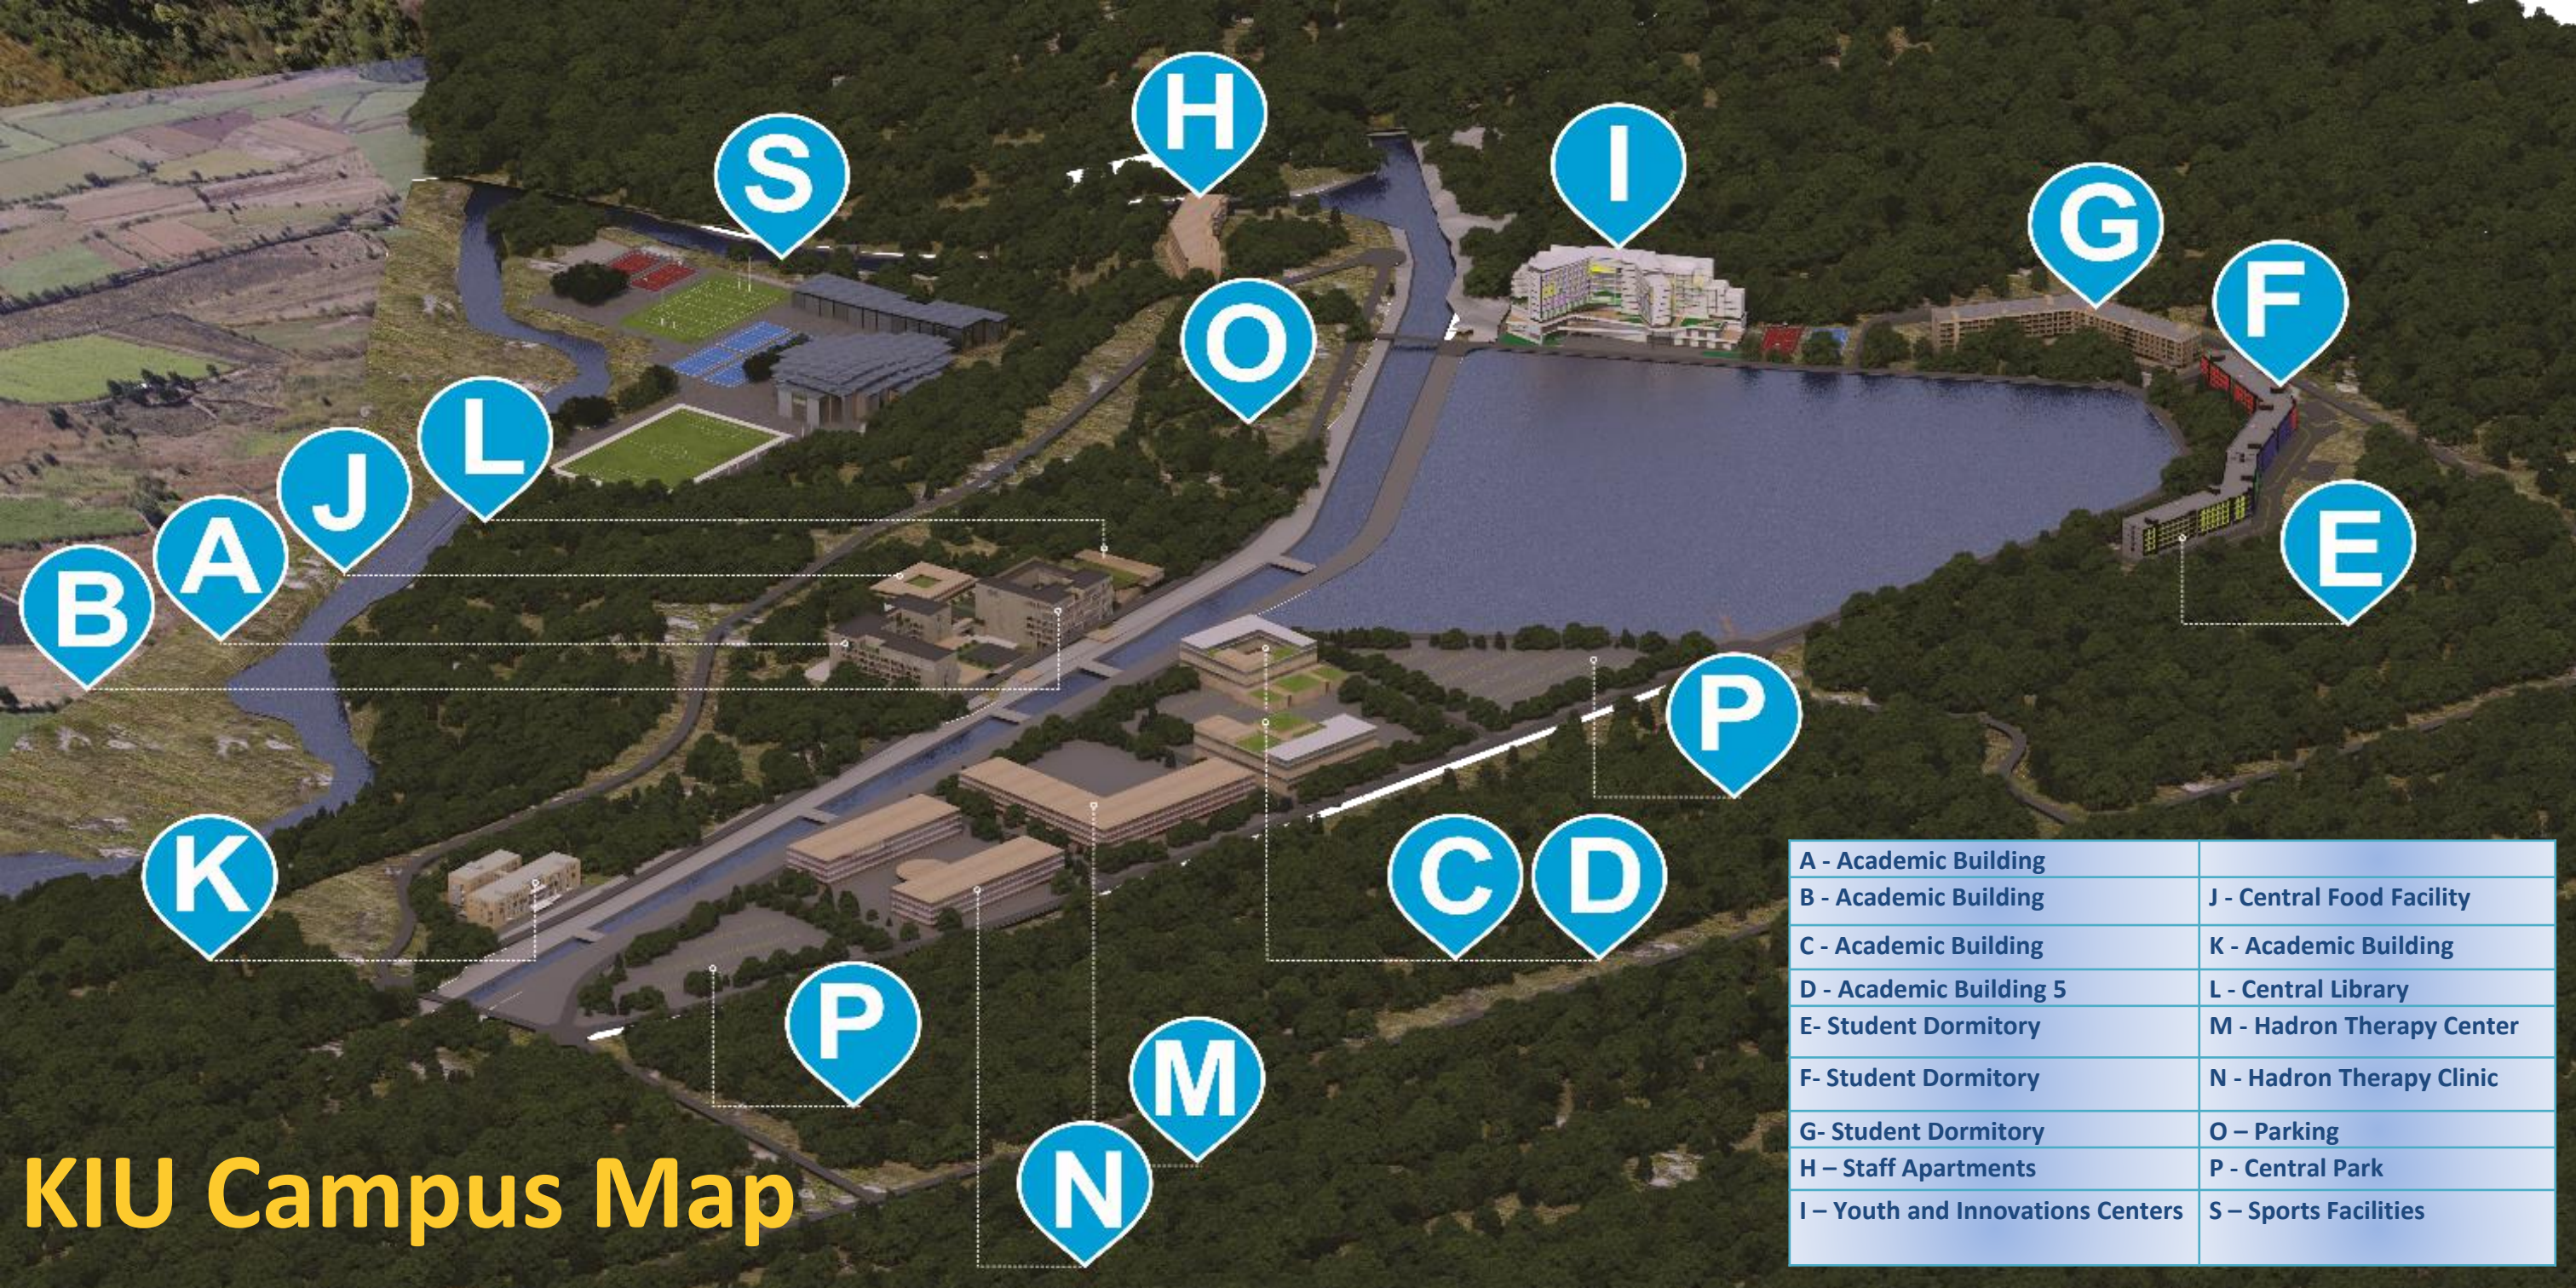

# PARTICLE THERAPY MASTERCLASS

KUTAISI INTERNATIONAL UNIVERSITY

Kutaisi University Campus, Kutaisi, Georgia

24 March, 2023

# KIU Campus Map

|                                   |                           |
|-----------------------------------|---------------------------|
| A - Academic Building             | J - Central Food Facility |
| B - Academic Building             | K - Academic Building     |
| C - Academic Building             | L - Central Library       |
| D - Academic Building 5           | M - Hadron Therapy Center |
| E- Student Dormitory              | N - Hadron Therapy Clinic |
| F- Student Dormitory              | O – Parking               |
| G- Student Dormitory              | P - Central Park          |
| H – Staff Apartments              | S – Sports Facilities     |
| I – Youth and Innovations Centers |                           |