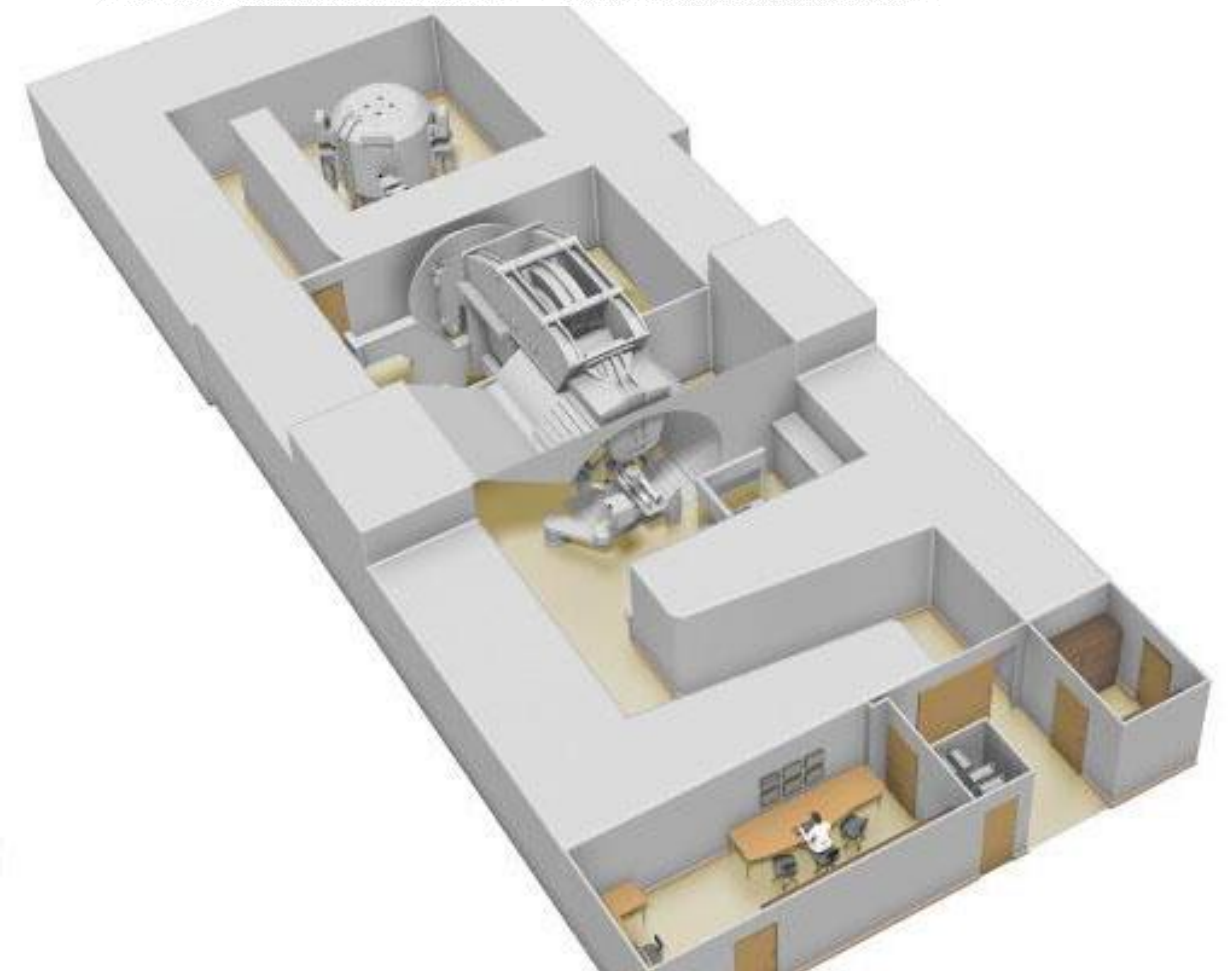

KIU HTC - FACILITIES

- **KIU Proton Therapy Clinic**
  IBA Proteus® ONE
- **Kutaisi IBA Cyclotron Lab**
  IBA S2C2 Cyclotron

*Ion Beam Applications S.A. (Belgium)
proton accelerators for 240 MeV for research
and treatment*