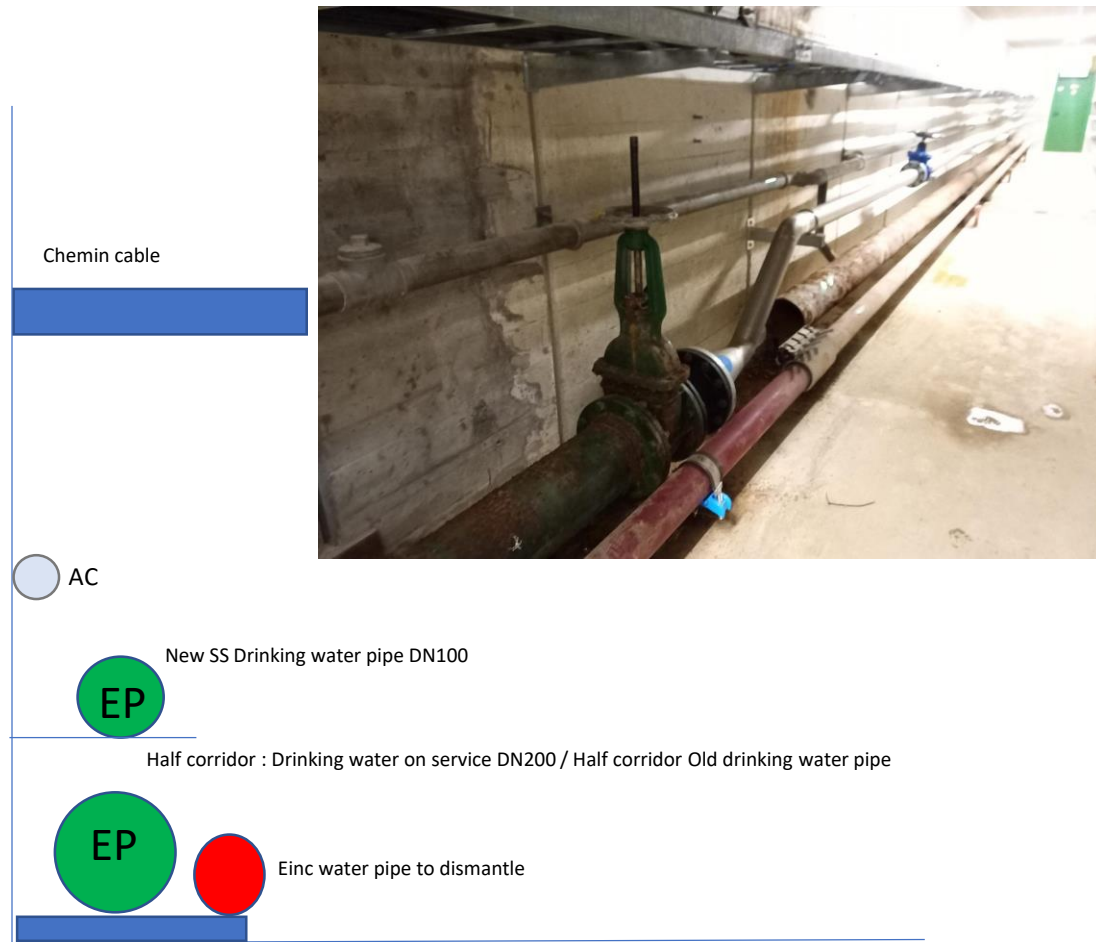

GT 830 – Connection gallery b.180-b.112

Current configuration

Future configuration