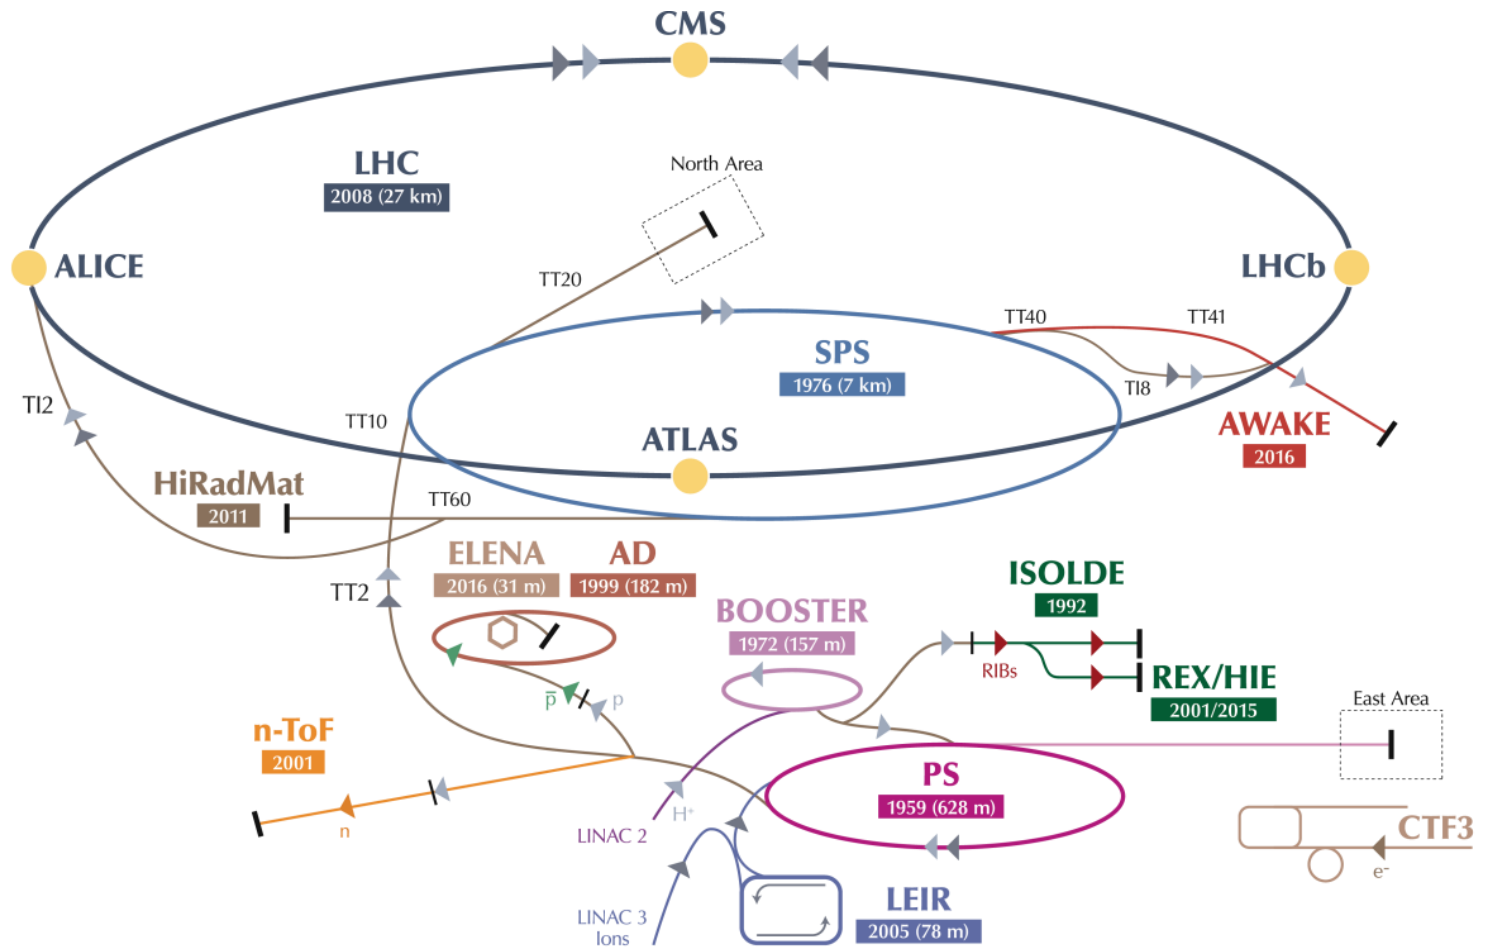

Knowledge Transfer @ CERN

Ash Ravikumar
Entrepreneurship Development Officer

Council meeting in
Amsterdam when the
CERN convention was
signed (1953).

**23
Member
states**

**2300
Staff
positions**

**1600
Other
personnel**

**12700
Scientific
users**

▶ p (protons) ▶ ions ▶ RIBs (Radioactive Ion Beams) ▶ n (neutrons) ▶ \bar{p} (antiprotons) ▶ e^- (electrons)
 ↔↔↔ proton/antiproton conversion ↔↔↔ proton/RIB conversion

LHC Large Hadron Collider SPS Super Proton Synchrotron PS Proton Synchrotron AD Antiproton Decelerator CTF3 Clic Test Facility
 AWAKE Advanced WAKEfield Experiment ISOLDE Isotope Separator OnLine REX/HIE Radioactive EXperiment/High Intensity and Energy ISOLDE
 LEIR Low Energy Ion Ring LINAC LINear ACcelerator n-ToF Neutrons Time Of Flight HiRadMat High-Radiation to Materials

A long, dimly lit tunnel with a series of large, blue, cylindrical superconducting magnets lined up along the right side. The tunnel walls are white and curved. A fire extinguisher is mounted on the left wall. The floor is concrete with a yellow safety line. The perspective is from the end of the tunnel, looking down its length.

The Large Hadron Collider (LHC), 27km long, 100m deep.

SUISSE
FRANCE

CMS

LHCb

CERN Prévessin

ATLAS

CERN Meyrin

SPS 7 km