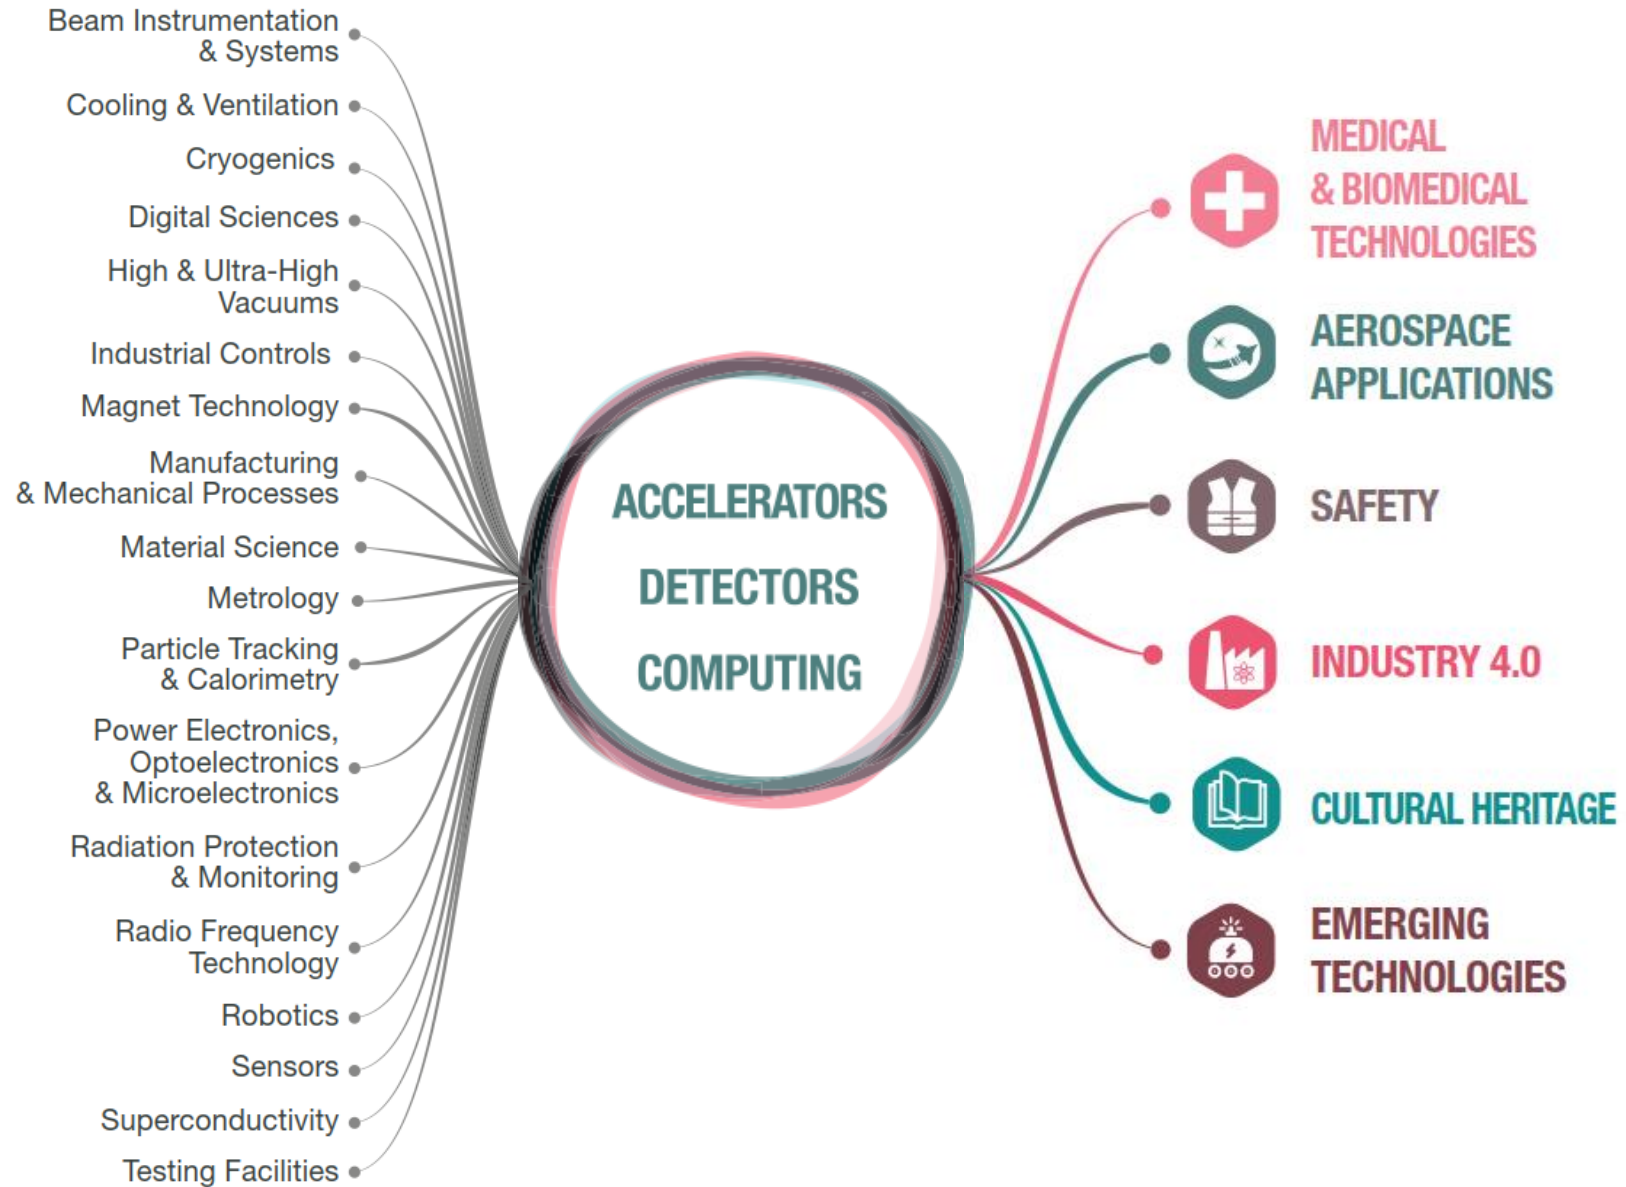

ALICE

LHC 27 km

PS 6.28 km

The World Wide Web born at CERN, later used by everyone...

Trackball with optical encoders, used later in the mouse of a PC...

The first touchscreen to exist was at CERN, later used everywhere...

CERN tech used for monitoring radiation levels in space missions (courtesy of NASA ISS)

LG

CERN's Controls
middleware software
for worldwide factory
automation at LG.

Machine learning to improve vaccine production at Sanofi.