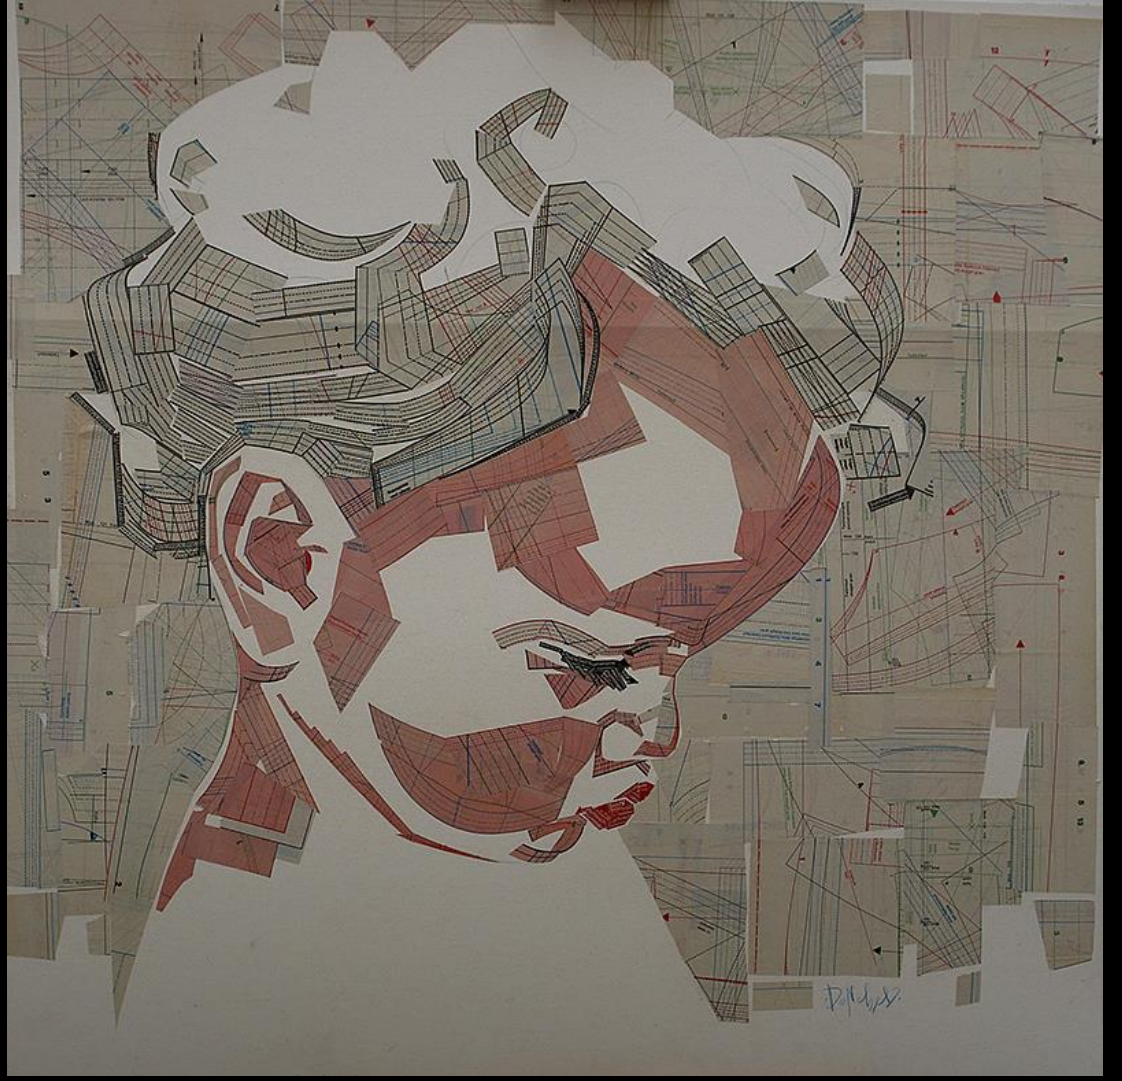

CERN

Particle Metamorphoses
Timeline of The Universe

Doncho Donchev

Doncho Donchev
Codex Metamorphoses

il Rivellino
LDV ART GALLERY
a new way of making art

Exposition

Particle Metamorphoses

From June 20 to 24, 2016 | CERN Meyrin, Main Building

Doncho
Donchev

"The Creation" from myths, legends and biblical stories transformed into pieces of art.
And the Transformation (remodeling) of natural images in schematics.

u - uлаpи → ceлaи
 d - dлаpи → cиn
 e⁻ → ~~дeтaлeн oт нeкo~~
 oтpaжeнe