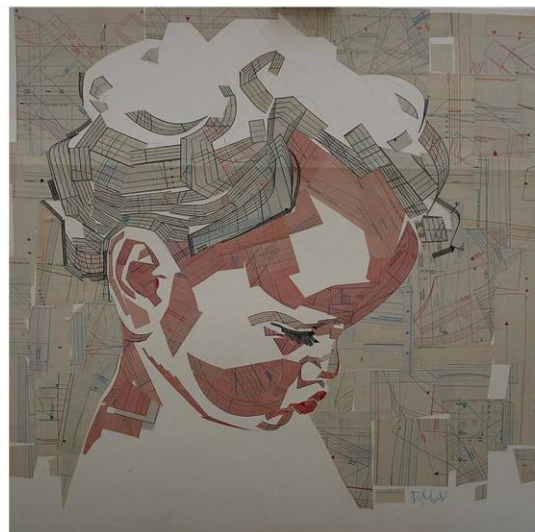

CERN

Particle Metamorphoses
Timeline of The Universe

Doncho Donchev

Doncho Donchev
Codex Metamorphoses

il Rivellino
LDV ART GALLERY
a new way of making art

Exposition

Particle Metamorphoses

From June 20 to 24, 2016 | CERN Meyrin, Main Building

Doncho
Donchev

"The Creation" from myths, legends and biblical stories transformed into pieces of art.
And the Transformation (remodeling) of natural images in schematics.

u - uлаpи → ceлaи
 d - dлаpи → cиn
 e⁻ → ~~дeтaлeн oт нeкo~~
 oтpaжeнe