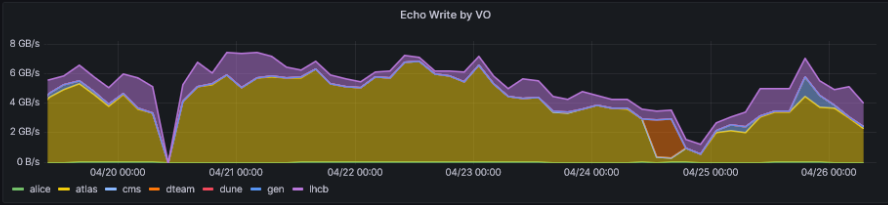

count 2290662

Antares (3 panels)

Echo