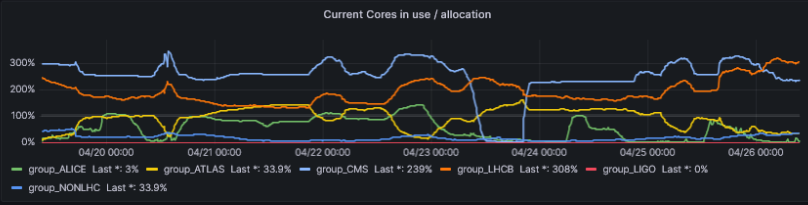

Closed GGUS tickets:

<https://tinyurl.com/mr2x85w8>

5 of 5 Tickets

Ticket-ID	Type	VO	Site	Priority	Resp. Unit	Status	Last Update	Subject	Scope
161621		cms	RAL-LCG2	urgent	NGI_UK ▶ involved	solved	2023-04-21	SAM tests failing at T1_UK_RAL	WLCG
161475	ALARM	none	RAL-LCG2	top priority	NGI_UK	closed	2023-04-19	This TEST ALARM has been raised for ...	EGI
161354		na62.vo.gridpp.ac.uk	RAL-LCG2	less urgent	NGI_UK	verified	2023-04-25	RAL work nodes missing libnuma.so.1	EGI
160682		cms	RAL-LCG2	urgent	NGI_UK	closed	2023-04-19	SAM tests failing at T1_UK_RAL	WLCG
153496		cms	RAL-LCG2	urgent	NGI_UK ▶ assigned	closed	2023-04-21	Question on the redirector ...	WLCG

New Summary Dashboard in progress. Antares plots still needed.

<https://vande.gridpp.rl.ac.uk/next/d/egv8WB4Vz/tier1-vo-service-summary?orgId=1&refresh=1m>

count 2290662

Antares (3 panels)

Echo

Batch Services

https://librenms.gridpp.rl.ac.uk/graphs/to=1681287300/id=22010%2C10675/type=multiport_bits_separate/from=1678608900/

https://librenms.gridpp.rl.ac.uk/graphs/to=1681287300/id=7584%2C7632/type=multiport_bits_separate/from=1678608900/

Bits/sec		Current	Average	Maximum
■ swt-s4810p-7.pscs.internal	In	4.12Gbps	5.92Gbps	13.97Gbps
■ fortygige 0/52	Out	15.58Gbps	7.75Gbps	24.46Gbps
■ swt-s4810p-7.pscs.internal	In	3.16Gbps	5.91Gbps	14.38Gbps
■ fortygige 1/52	Out	15.78Gbps	7.86Gbps	23.11Gbps