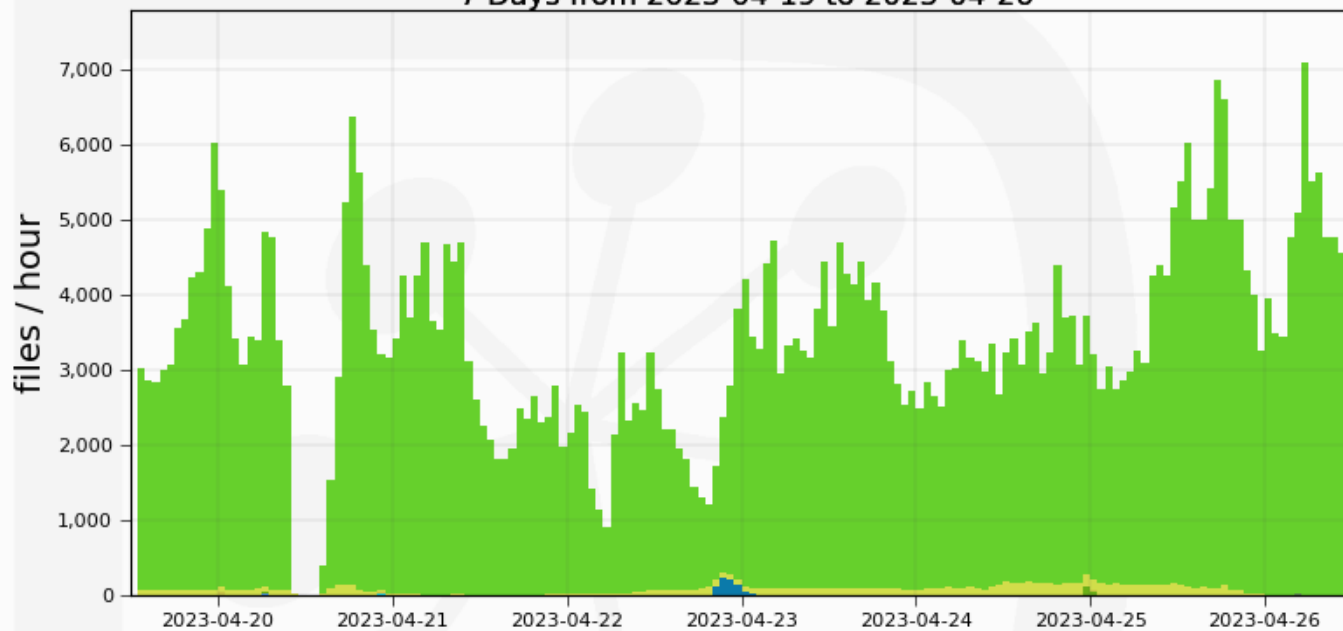

Jobs:

Jobs by FinalMajorStatus

7 Days from 2023-04-19 to 2023-04-26

Generated on 2023-04-26 10:22:32 UTC

Transfers from RAL:

Transfers from RAL

7 Days from 2023-04-19 to 2023-04-26

Max: 7,071, Average: 3,354