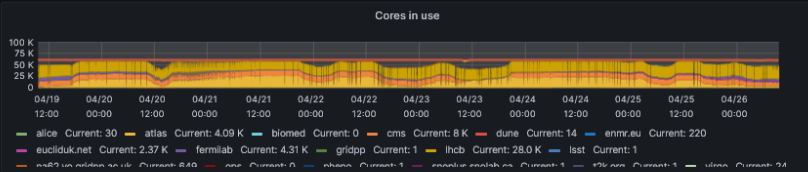

Closed GGUS tickets:

<https://tinyurl.com/mr2x85w8>

5 of 5 Tickets

Ticket-ID	Type	VO	Site	Priority	Resp. Unit	Status	Last Update	Subject	Scope
161621		cms	RAL-LCG2	urgent	NGI_UK ▶ involved	solved	2023-04-21	SAM tests failing at T1_UK_RAL	WLCG
161475	ALARM	none	RAL-LCG2	top priority	NGI_UK	closed	2023-04-19	This TEST ALARM has been raised for ...	EGI
161354		na62.vo.gridpp.ac.uk	RAL-LCG2	less urgent	NGI_UK	verified	2023-04-25	RAL work nodes missing libnuma.so.1	EGI
160682		cms	RAL-LCG2	urgent	NGI_UK	closed	2023-04-19	SAM tests failing at T1_UK_RAL	WLCG
153496		cms	RAL-LCG2	urgent	NGI_UK ▶ assigned	closed	2023-04-21	Question on the redirector ...	WLCG

New Summary Dashboard in progress. Antares plots still needed.

<https://vande.gridpp.rl.ac.uk/next/d/egv8WB4Vz/tier1-vo-service-summary?orgId=1&refresh=1m>

count 2290662

Antares (3 panels)

Echo

Batch Services

https://librenms.gridpp.rl.ac.uk/graphs/to=1681287300/id=22010%2C10675/type=multiport_bits_separate/from=1678608900/

https://librenms.gridpp.rl.ac.uk/graphs/to=1681287300/id=7584%2C7632/type=multiport_bits_separate/from=1678608900/

Bits/sec		Current	Average	Maximum
■ swt-s4810p-7.pscs.internal	In	4.12Gbps	5.92Gbps	13.97Gbps
■ fortygige 0/52	Out	15.58Gbps	7.75Gbps	24.46Gbps
■ swt-s4810p-7.pscs.internal	In	3.16Gbps	5.91Gbps	14.38Gbps
■ fortygige 1/52	Out	15.78Gbps	7.86Gbps	23.11Gbps