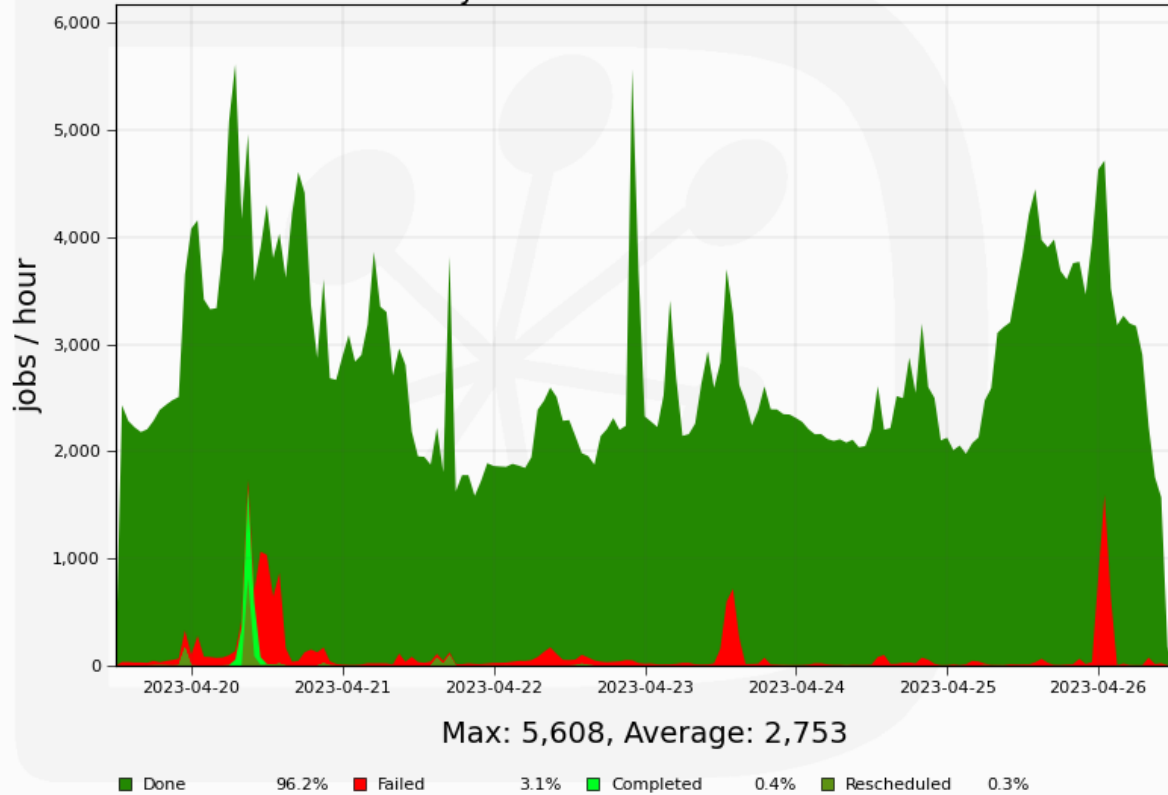

Jobs by FinalMajorStatus

7 Days from 2023-04-19 to 2023-04-26

Generated on 2023-04-26 10:22:32 UTC

Transfers from RAL: