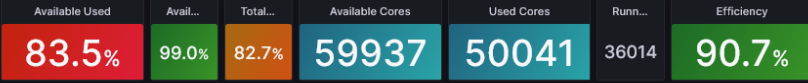

New Summary Dashboard in progress. Antares plots still needed.

<https://vande.gridpp.rl.ac.uk/next/d/egv8WB4Vz/tier1-vo-service-summary?orgId=1&refresh=1m>

count 2290662

Antares (3 panels)

Echo

Batch Services

Bits/sec		Current	Average	Maximum
■ swt-s4810p-7.pscs.internal	In	4.12Gbps	5.92Gbps	13.97Gbps
■ fortygige 0/52	Out	15.58Gbps	7.75Gbps	24.46Gbps
■ swt-s4810p-7.pscs.internal	In	3.16Gbps	5.91Gbps	14.38Gbps
■ fortygige 1/52	Out	15.78Gbps	7.86Gbps	23.11Gbps