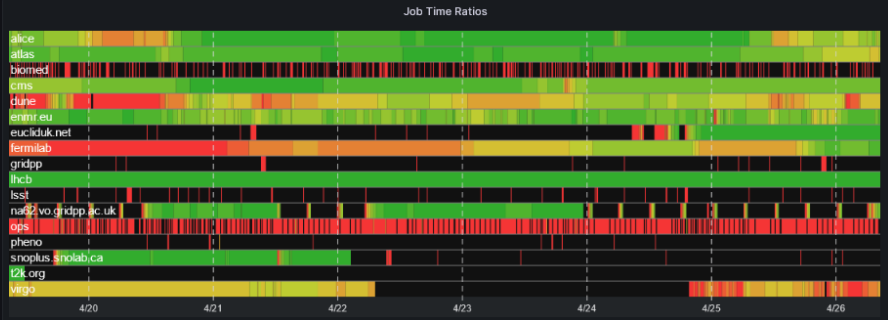

Closed GGUS tickets:

<https://tinyurl.com/mr2x85w8>

5 of 5 Tickets

Ticket-ID	Type	VO	Site	Priority	Resp. Unit	Status	Last Update	Subject	Scope
161621		cms	RAL-LCG2	urgent	NGI_UK ▶ involved	solved	2023-04-21	SAM tests failing at T1_UK_RAL	WLCG
161475	ALARM	none	RAL-LCG2	top priority	NGI_UK	closed	2023-04-19	This TEST ALARM has been raised for ...	EGI
161354		na62.vo.gridpp.ac.uk	RAL-LCG2	less urgent	NGI_UK	verified	2023-04-25	RAL work nodes missing libnuma.so.1	EGI
160682		cms	RAL-LCG2	urgent	NGI_UK	closed	2023-04-19	SAM tests failing at T1_UK_RAL	WLCG
153496		cms	RAL-LCG2	urgent	NGI_UK ▶ assigned	closed	2023-04-21	Question on the redirector ...	WLCG

New Summary Dashboard in progress. Antares plots still needed.

<https://vande.gridpp.rl.ac.uk/next/d/egv8WB4Vz/tier1-vo-service-summary?orgId=1&refresh=1m>

count 2290662

Antares (3 panels)

Echo

Batch Services

https://librenms.gridpp.rl.ac.uk/graphs/to=1681287300/id=22010%2C10675/type=multiport_bits_separate/from=1678608900/

https://librenms.gridpp.rl.ac.uk/graphs/to=1681287300/id=7584%2C7632/type=multiport_bits_separate/from=1678608900/

Bits/sec		Current	Average	Maximum
■ swt-s4810p-7.pscs.internal	In	4.12Gbps	5.92Gbps	13.97Gbps
■ fortygige 0/52	Out	15.58Gbps	7.75Gbps	24.46Gbps
■ swt-s4810p-7.pscs.internal	In	3.16Gbps	5.91Gbps	14.38Gbps
■ fortygige 1/52	Out	15.78Gbps	7.86Gbps	23.11Gbps