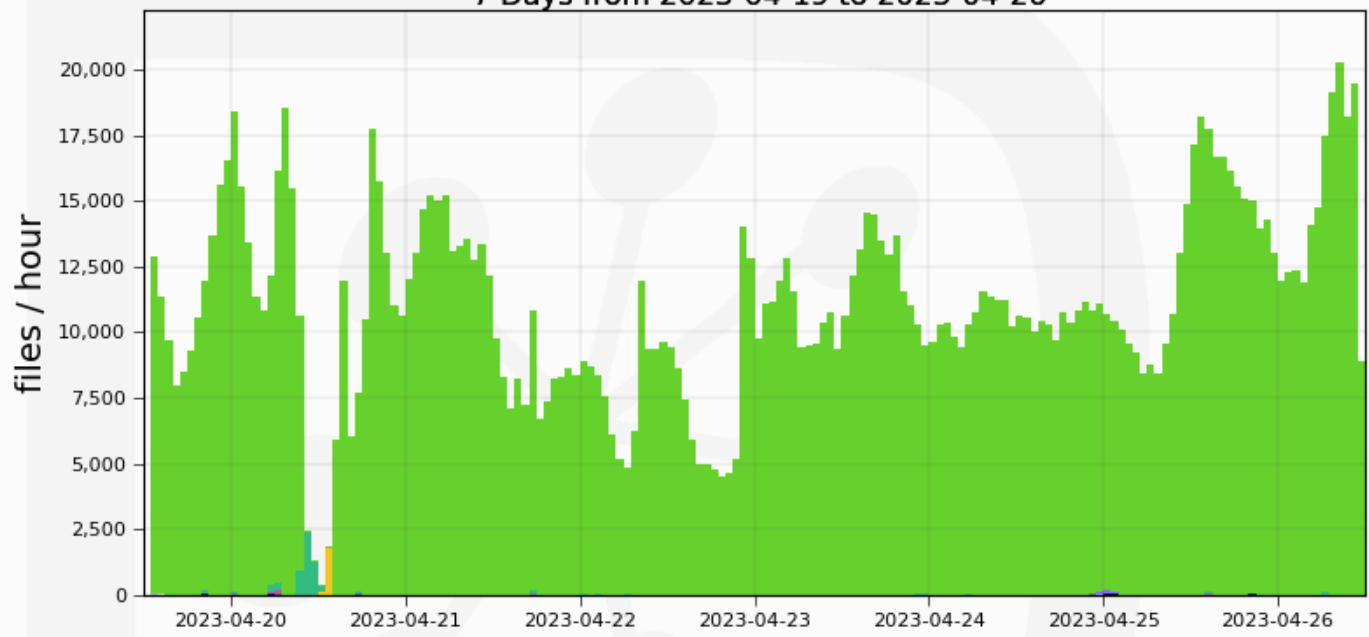

Transfers to RAL

7 Days from 2023-04-19 to 2023-04-26

Max: 20,232, Average: 10,974

■ Succeeded	99.4%	■ LCG.CSCS.ch -> RAL-BUFFER	0.0%
■ LCG.RAL.uk -> RAL-BUFFER	0.3%	■ lbvobox309.cern.ch -> RAL-USER	0.0%
■ DIRAC.Client.ch -> RAL-USER	0.1%	■ LCG.MIT.us -> RAL-BUFFER	0.0%
■ DIRAC.Sibir.ru -> RAL-BUFFER	0.0%	■ LCG.CERN.cern -> RAL-BUFFER	0.0%
■ LCG.RAL.uk -> RAL-USER	0.0%	■ LCG.Manchester.uk -> RAL-BUFFER	0.0%
■ IN2P3_MC-DST -> RAL-ARCHIVE	0.0%	■ LCG.CERN.cern -> RAL-FAILOVER	0.0%
■ LCG.CPPM.fr -> RAL-BUFFER	0.0%	■ LCG.LAPP.fr -> RAL-BUFFER	0.0%
■ LCG.ITEP.ru -> RAL-BUFFER	0.0%	■ LCG.LAL.fr -> RAL-BUFFER	0.0%
■ LCG.IHEP.ru -> RAL-BUFFER	0.0%	... plus 110 more	

Generated on 2023-04-26 10:21:43 UTC