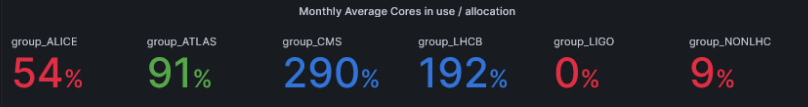

Closed GGUS tickets:

<https://tinyurl.com/mr2x85w8>

5 of 5 Tickets

Ticket-ID	Type	VO	Site	Priority	Resp. Unit	Status	Last Update	Subject	Scope
161621		cms	RAL-LCG2	urgent	NGI_UK ▶ involved	solved	2023-04-21	SAM tests failing at T1_UK_RAL	WLCG
161475	ALARM	none	RAL-LCG2	top priority	NGI_UK	closed	2023-04-19	This TEST ALARM has been raised for ...	EGI
161354		na62.vo.gridpp.ac.uk	RAL-LCG2	less urgent	NGI_UK	verified	2023-04-25	RAL work nodes missing libnuma.so.1	EGI
160682		cms	RAL-LCG2	urgent	NGI_UK	closed	2023-04-19	SAM tests failing at T1_UK_RAL	WLCG
153496		cms	RAL-LCG2	urgent	NGI_UK ▶ assigned	closed	2023-04-21	Question on the redirector ...	WLCG

New Summary Dashboard in progress. Antares plots still needed.

<https://vande.gridpp.rl.ac.uk/next/d/egv8WB4Vz/tier1-vo-service-summary?orgId=1&refresh=1m>

count 2290662

Antares (3 panels)

Echo

Batch Services