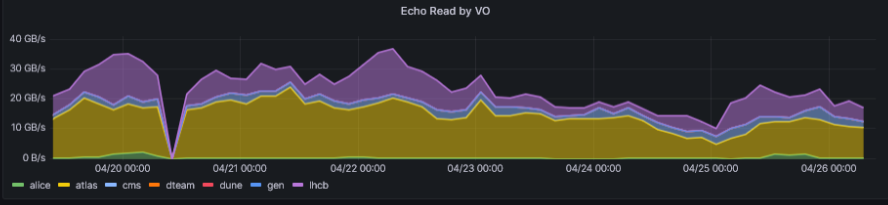

count 2290662

Antares (3 panels)

Echo