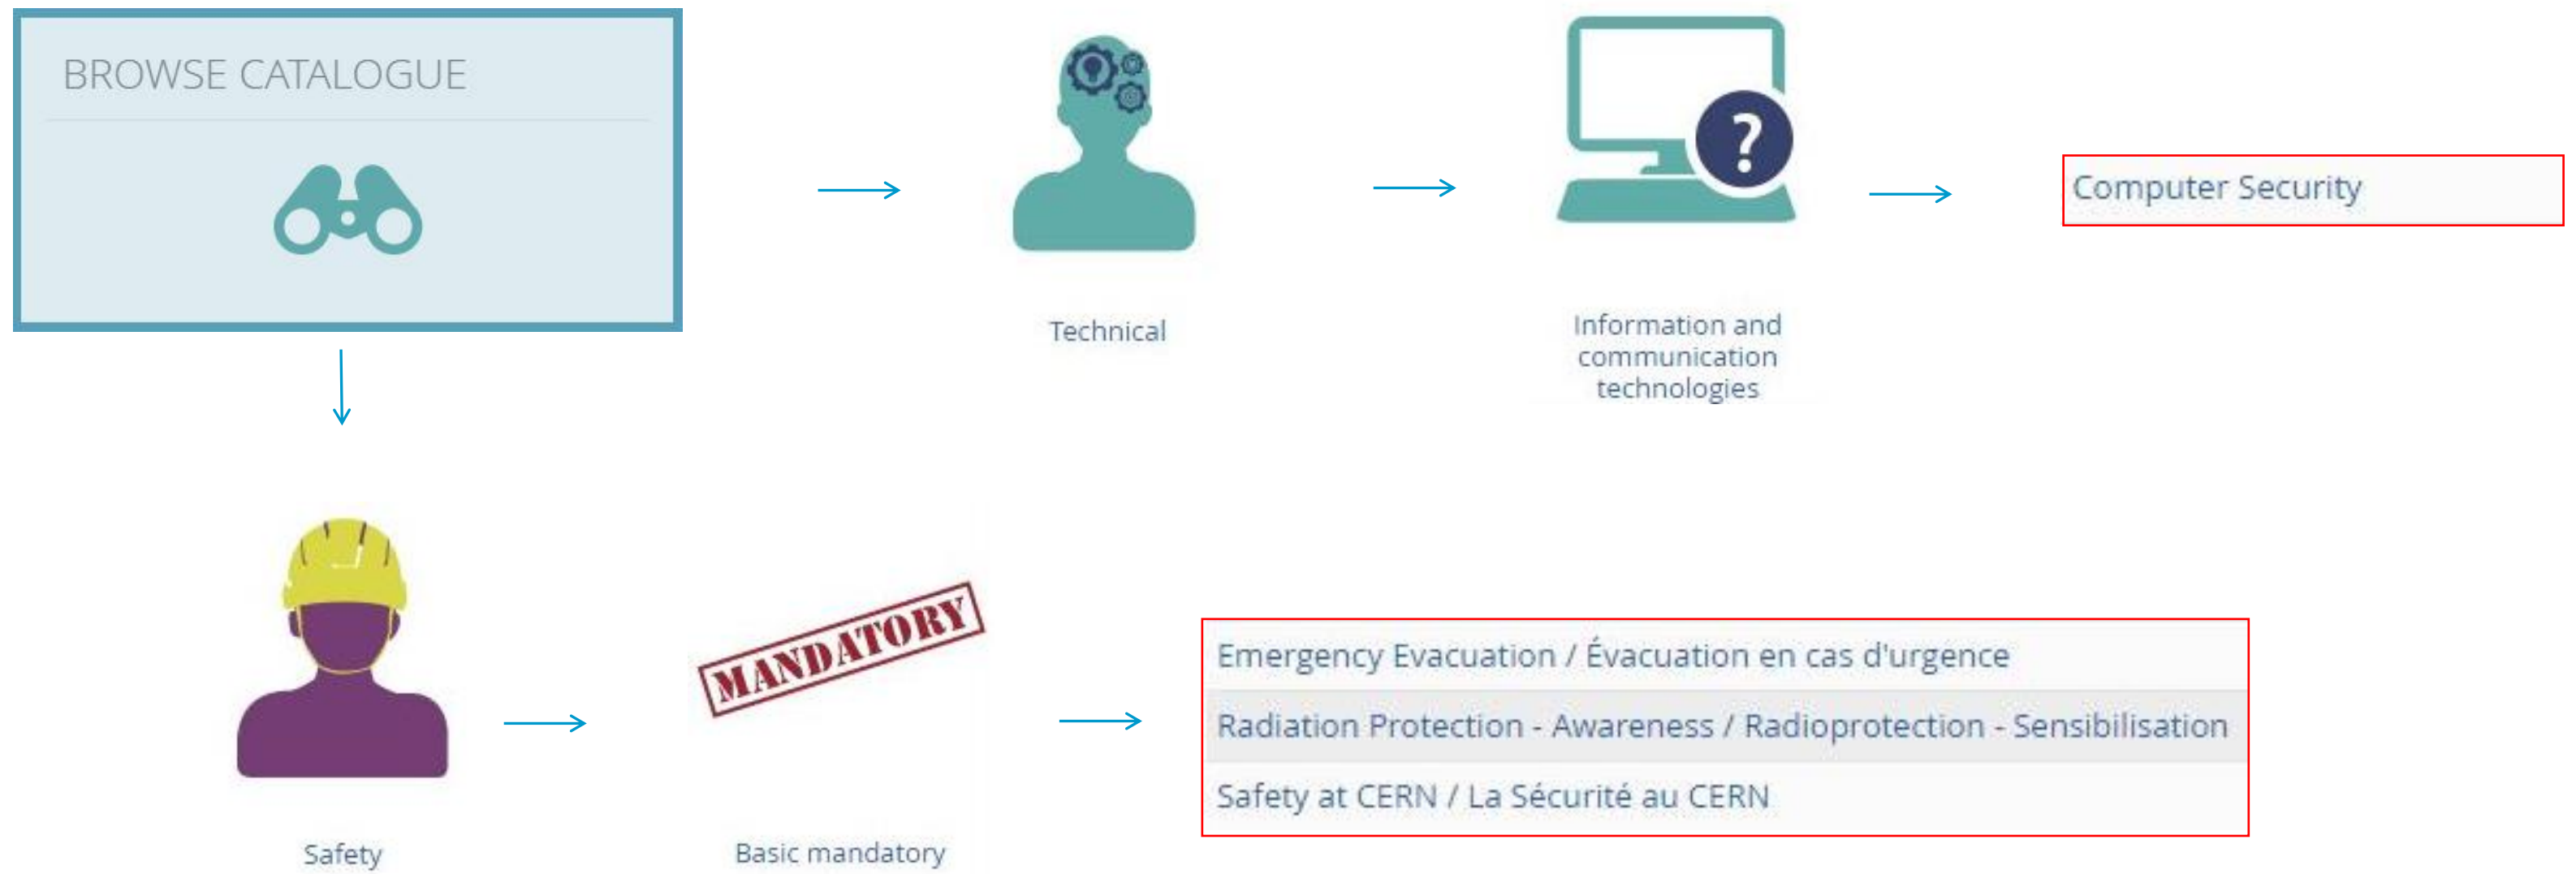

Safety training