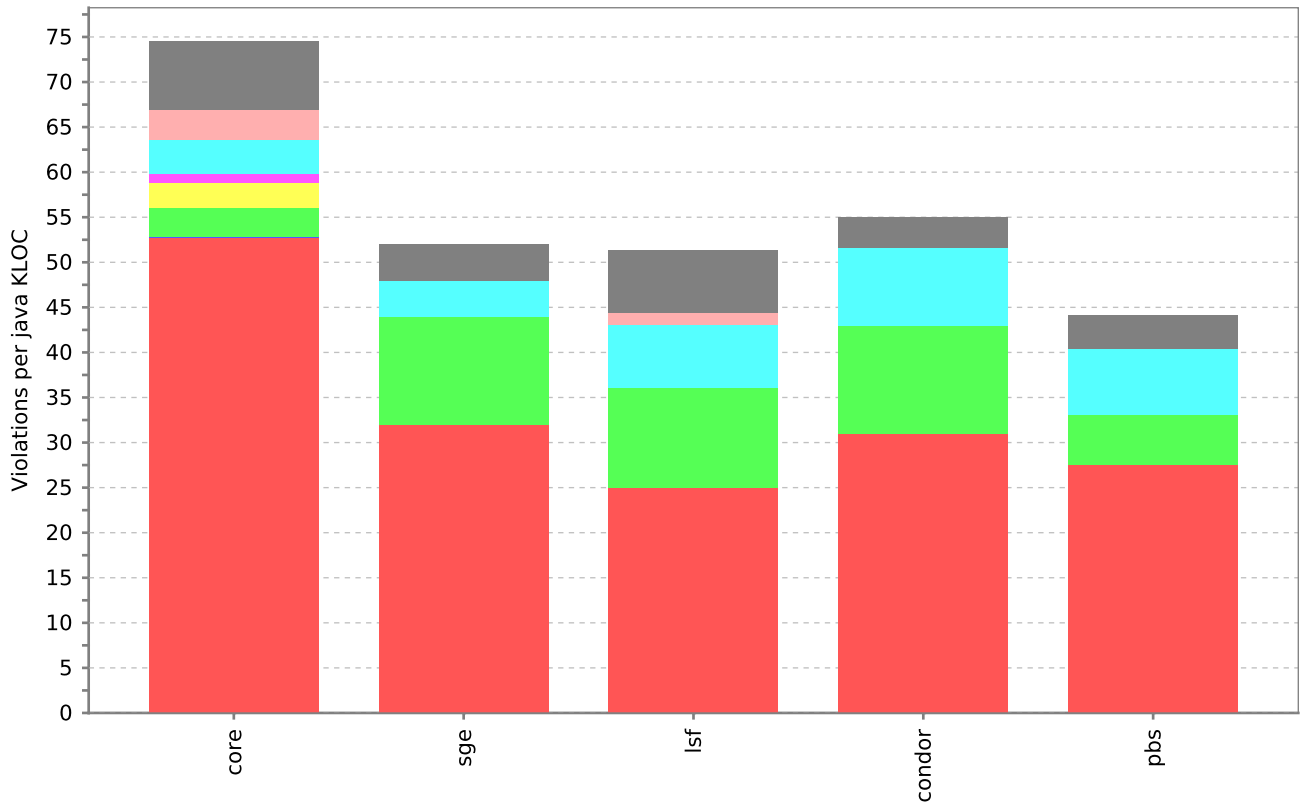

submitted before 9 February 2011

Number of untouched bugs - EMI

Bugs description

SLOC - AMGA

description

PMD density - APEL parser description

Checkstyle density - APEL parser description

description