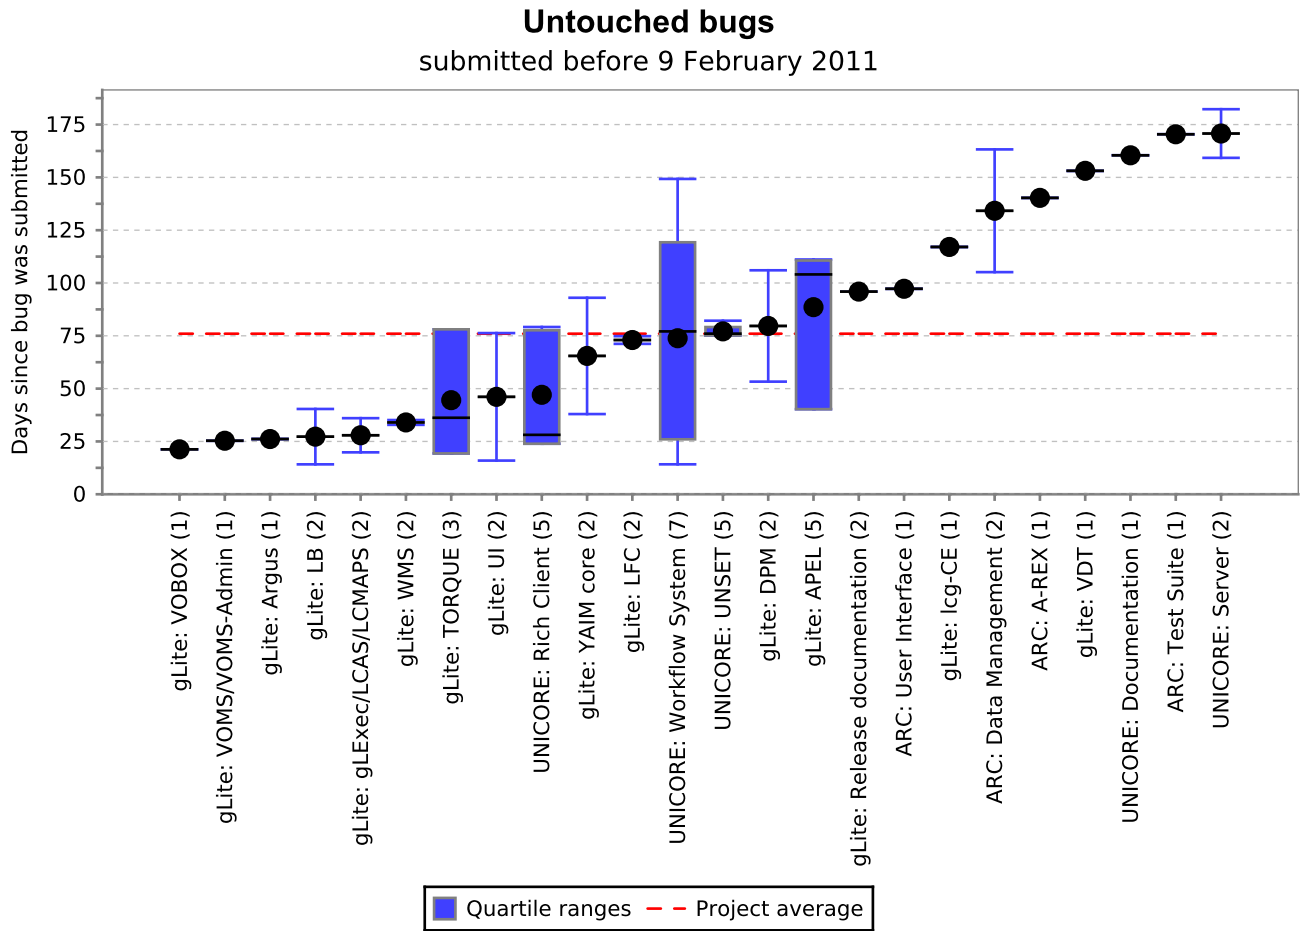

High priority Findbugs density - EMI findbugs description

Findbugs density - EMI

findbugs description

PMD density - EMI

PMD description

Checkstyle density - EMI

Checkstyle description

Checkstyle density - EMI

Checkstyle description

Untouched bugs - EMI

Bugs description

Untouched bugs - EMI

Bugs description

Cumulative days open: untouched bugs - EMI

Bugs description

Cumulative days open: untouched bugs