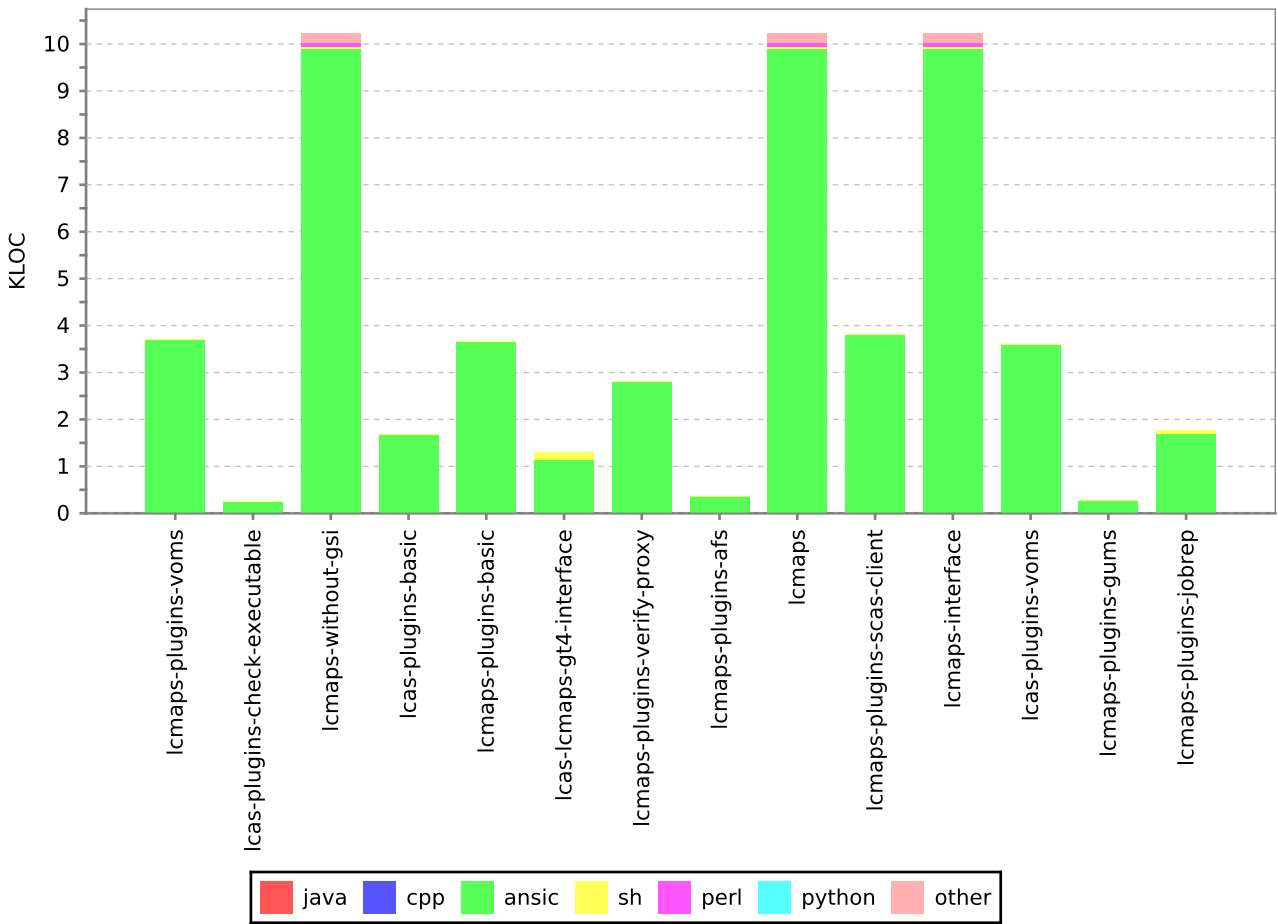

description

description

PMD density - Delegation Java description

Checkstyle density - Delegation Java description

description

description

description

description