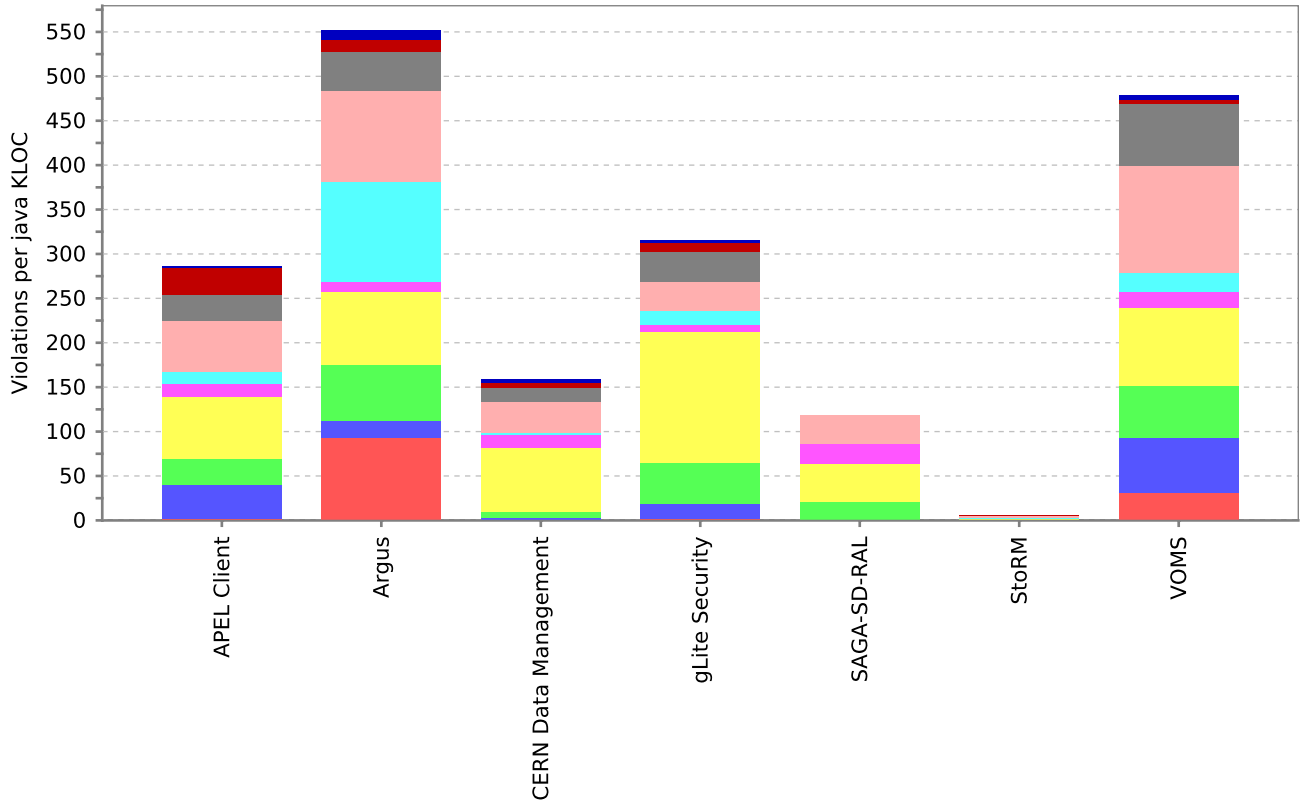

High priority Findbugs density - EMI findbugs description

Findbugs density - EMI

findbugs description

PMD density - EMI

PMD description

Checkstyle density - EMI

Checkstyle description

Checkstyle density - EMI

Checkstyle description

Untouched bugs - EMI

Bugs description

Untouched bugs - EMI

Bugs description

Cumulative days open: untouched bugs - EMI

Bugs description

Cumulative days open: untouched bugs