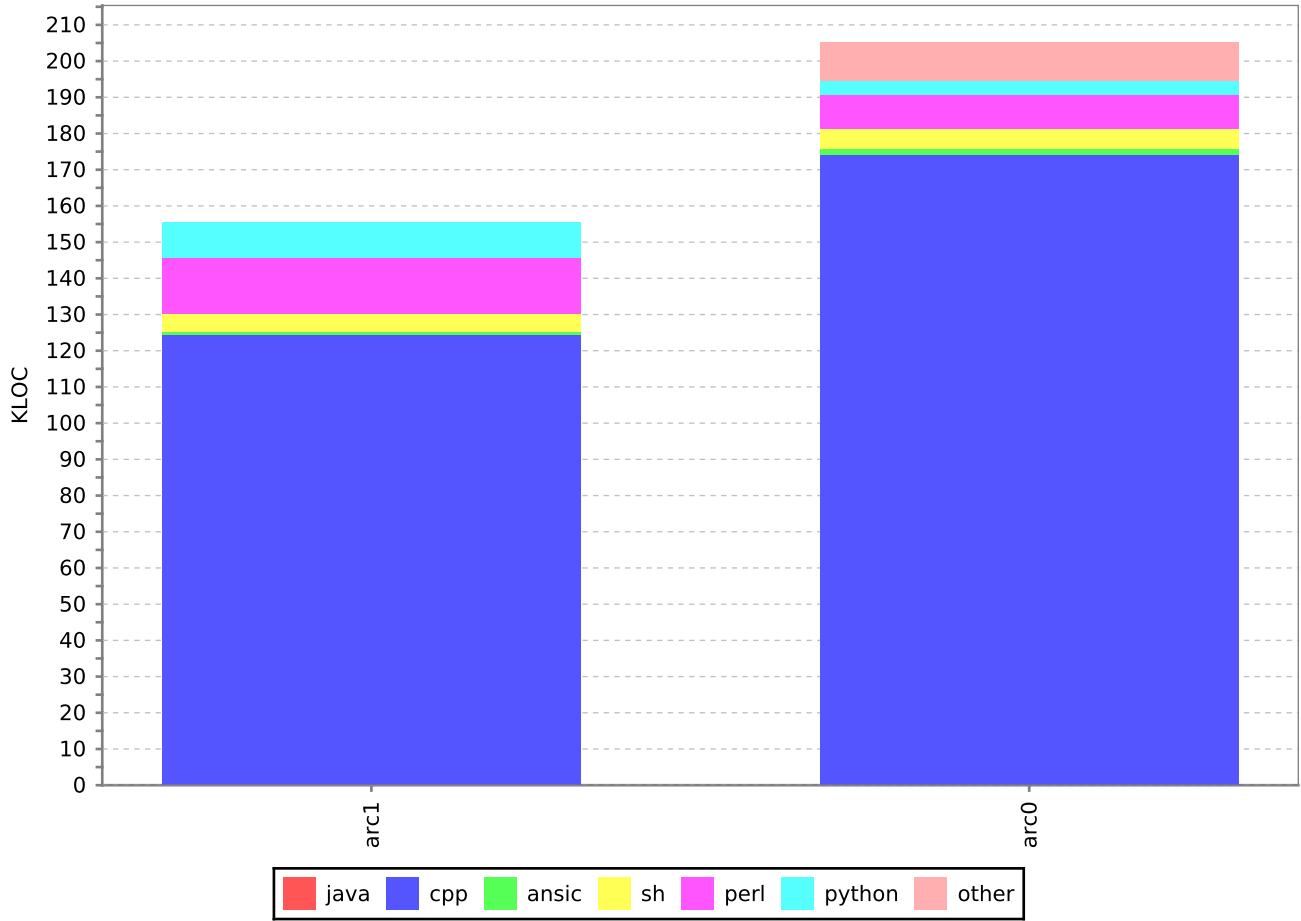

Checkstyle description

Untouched bugs - EMI

Bugs description

Untouched bugs - EMI

Bugs description

Cumulative days open: untouched bugs - EMI

Bugs description

Cumulative days open: untouched bugs

submitted before 9 February 2011

Number of untouched bugs - EMI

Bugs description

SLOC - AMGA

description

PMD density - APEL parser description

Checkstyle density - APEL parser description

description

PMD density - gLite-APEL

description

Checkstyle density - gLite-APEL
description

SLOC - Argus

description

Findbugs density - Argus description

PMD density - Argus description

Checkstyle density - Argus description