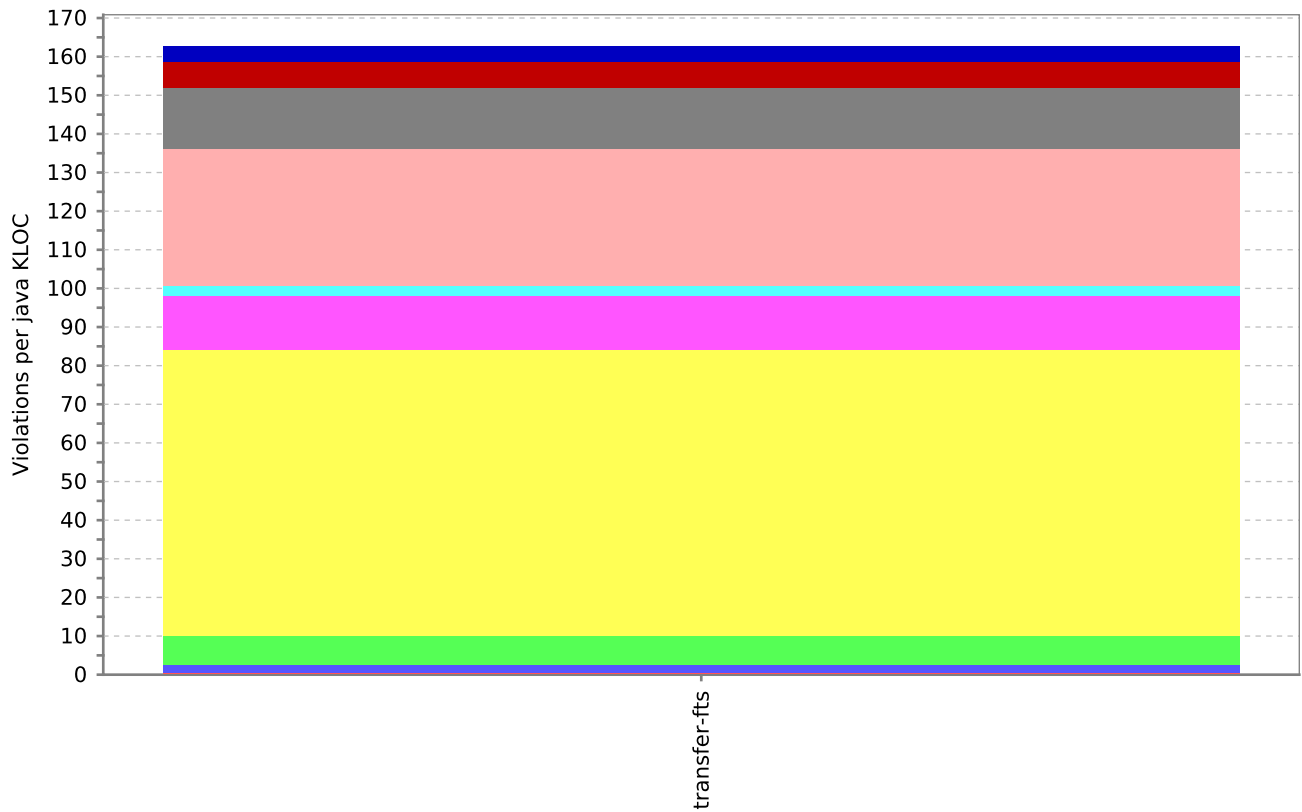

description

PMD density - FTS description

Checkstyle density - FTS description

description

description

description

description

description

description

Findbugs density - CREAM description

PMD density - CREAM

description

Checkstyle density - CREAM description

Findbugs density - WMS
description

PMD density - WMS description

Checkstyle density - WMS description