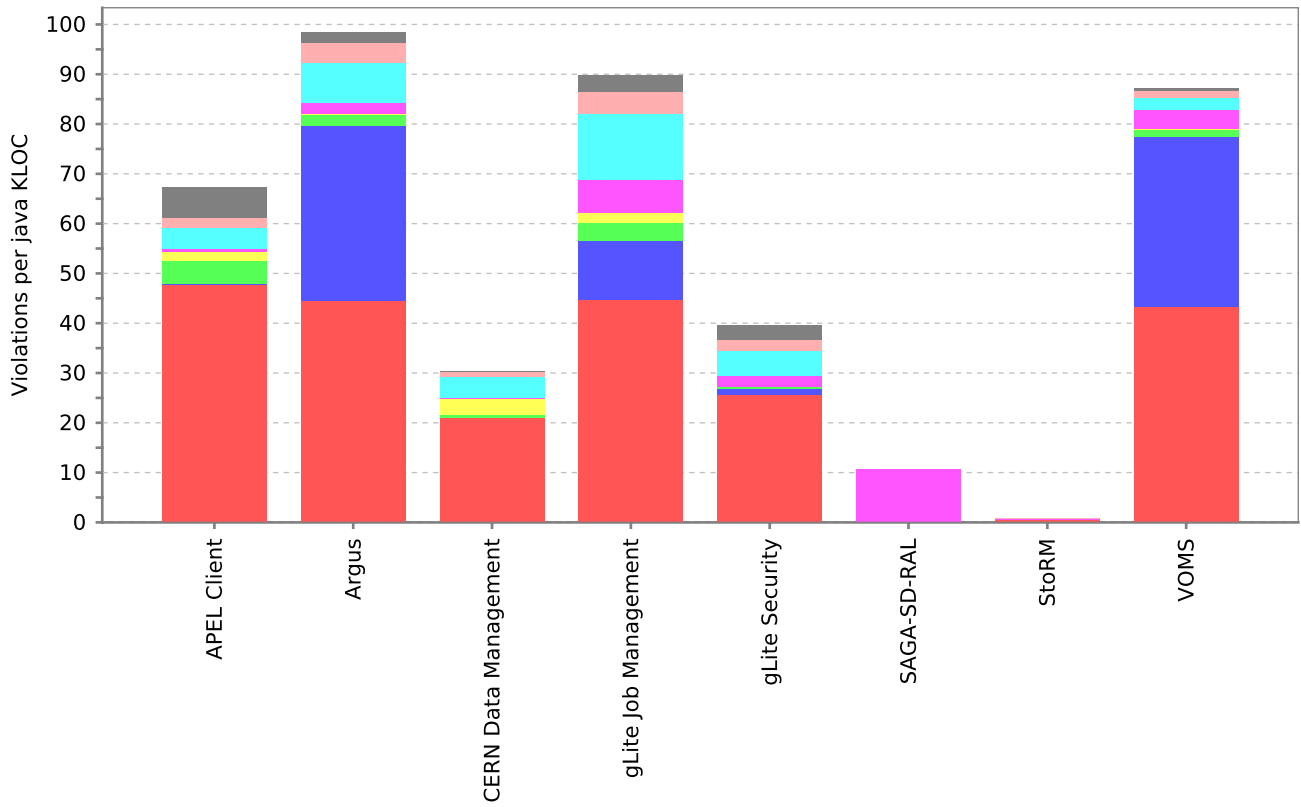

High priority Findbugs density - EMI findbugs description

Findbugs density - EMI

findbugs description

PMD density - EMI

PMD description

Checkstyle density - EMI

Checkstyle description

Checkstyle density - EMI

Checkstyle description

Untouched bugs - EMI

Bugs description

Untouched bugs - EMI

Bugs description

Cumulative days open: untouched bugs - EMI

Bugs description

Cumulative days open: untouched bugs