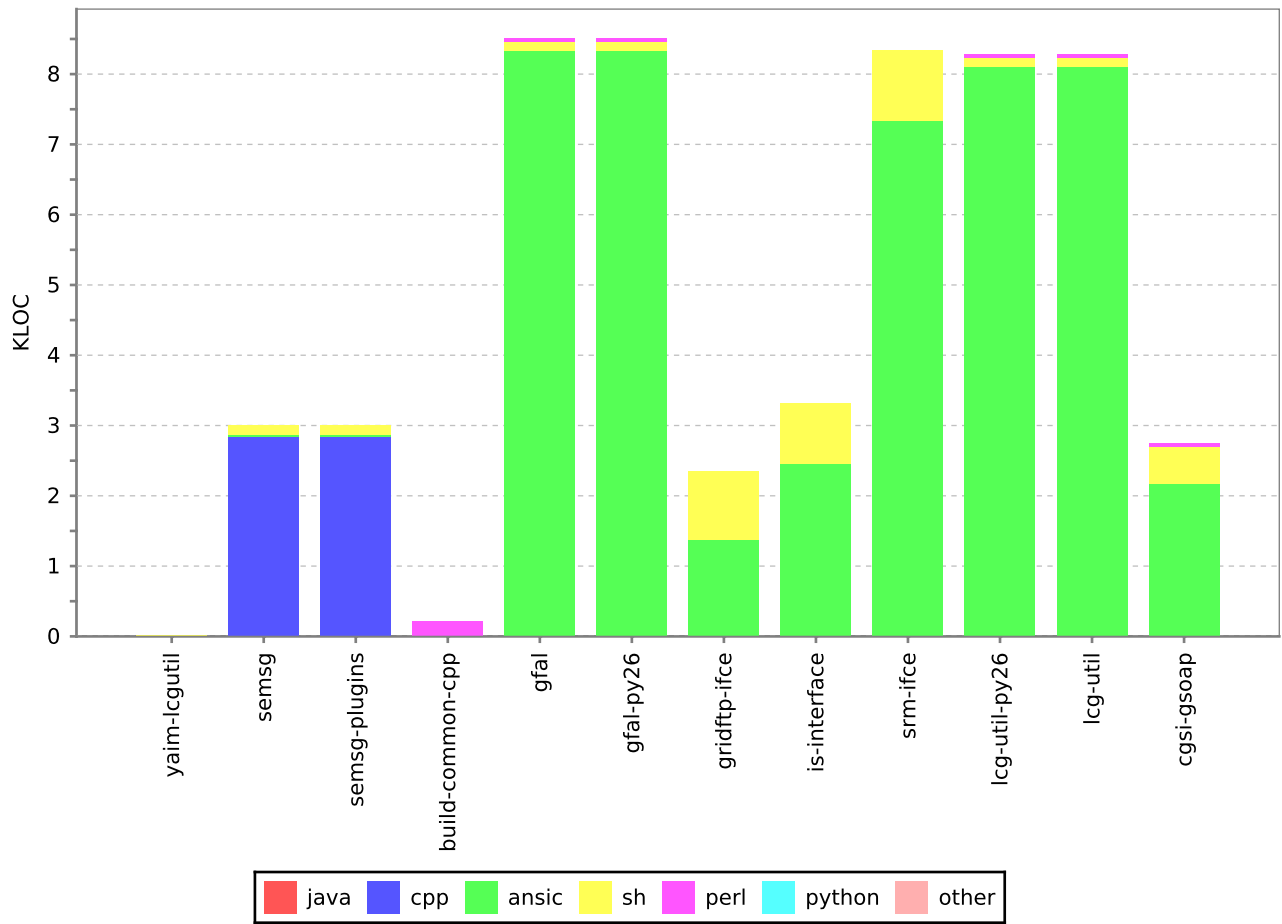

PMD density - gLite-APEL

description

Checkstyle density - gLite-APEL
description

SLOC - Argus

description

Findbugs density - Argus description

PMD density - Argus description

Checkstyle density - Argus description

description

PMD density - FTS description

Checkstyle density - FTS description

description

description

description

description

description

description

Findbugs density - CREAM description

PMD density - CREAM

description

Checkstyle density - CREAM description

Findbugs density - WMS
description

PMD density - WMS description

Checkstyle density - WMS description