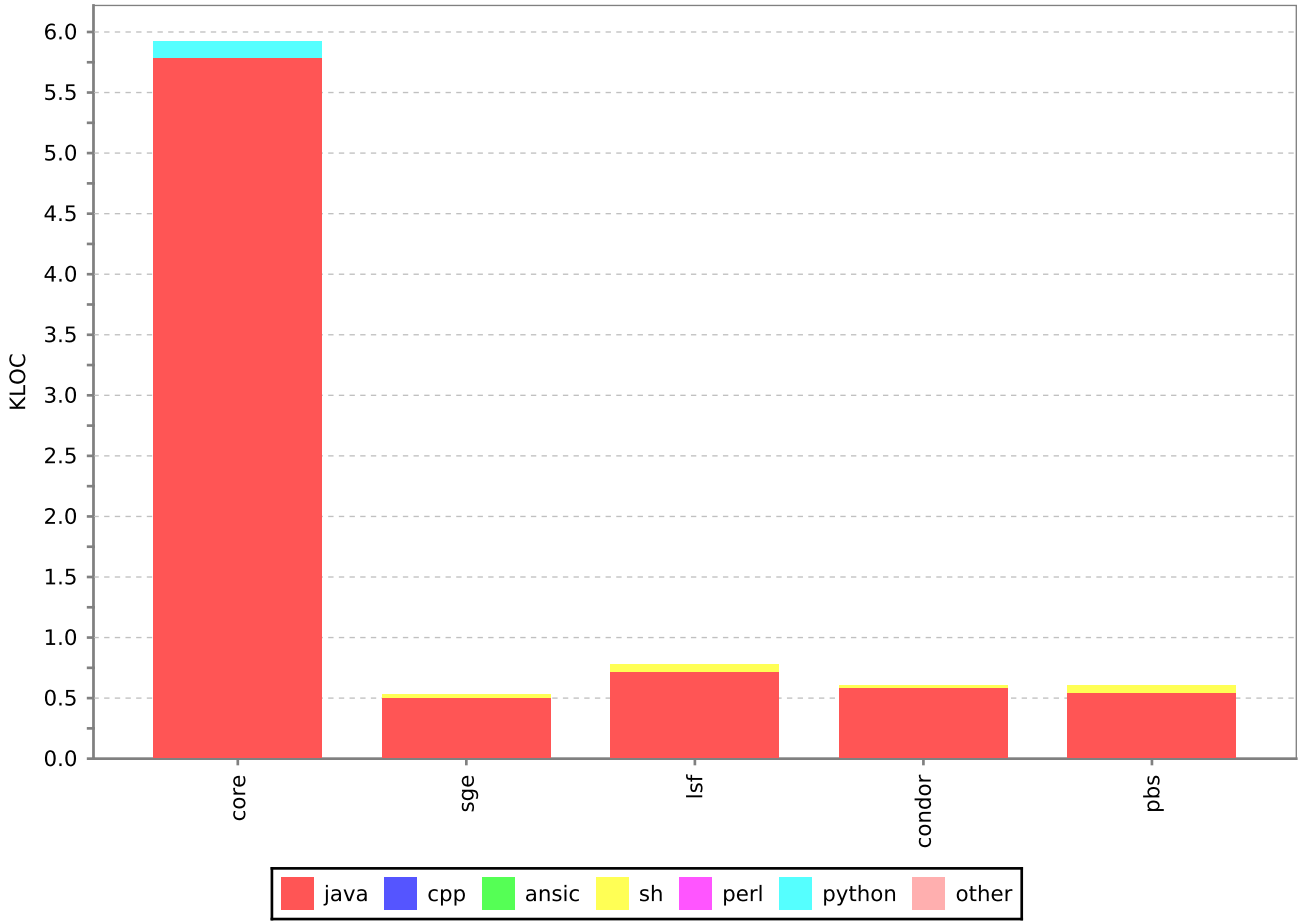

submitted before 9 February 2011

Number of untouched bugs - EMI

Bugs description

SLOC - AMGA

description

PMD density - APEL parser description

Checkstyle density - APEL parser description

description

PMD density - gLite-APEL

description

Checkstyle density - gLite-APEL
description

SLOC - Argus

description

Findbugs density - Argus description

PMD density - Argus description

Checkstyle density - Argus description