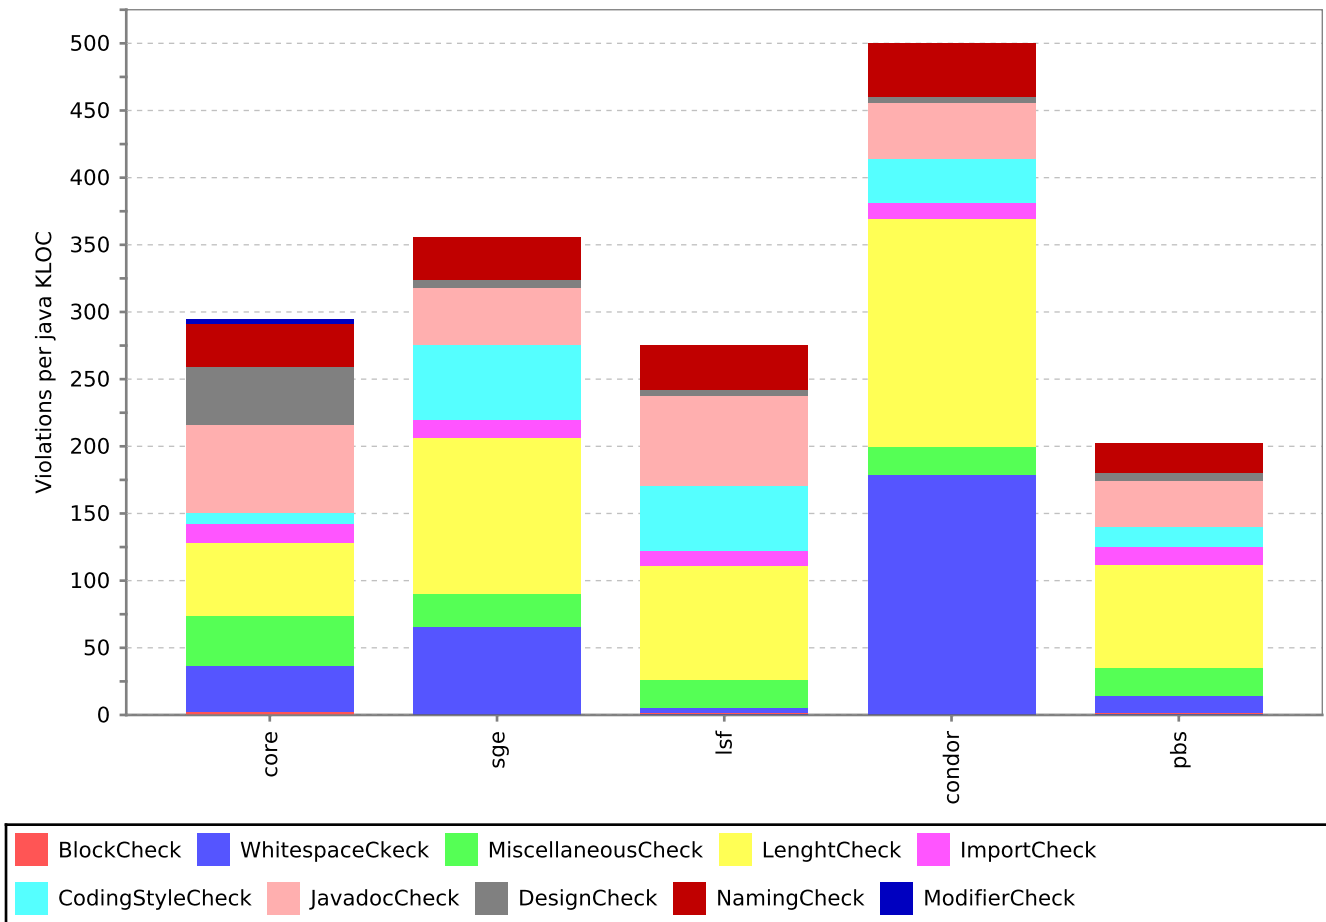

submitted before 9 February 2011

Number of untouched bugs - EMI

Bugs description

SLOC - AMGA

description

PMD density - APEL parser description

Checkstyle density - APEL parser description

description