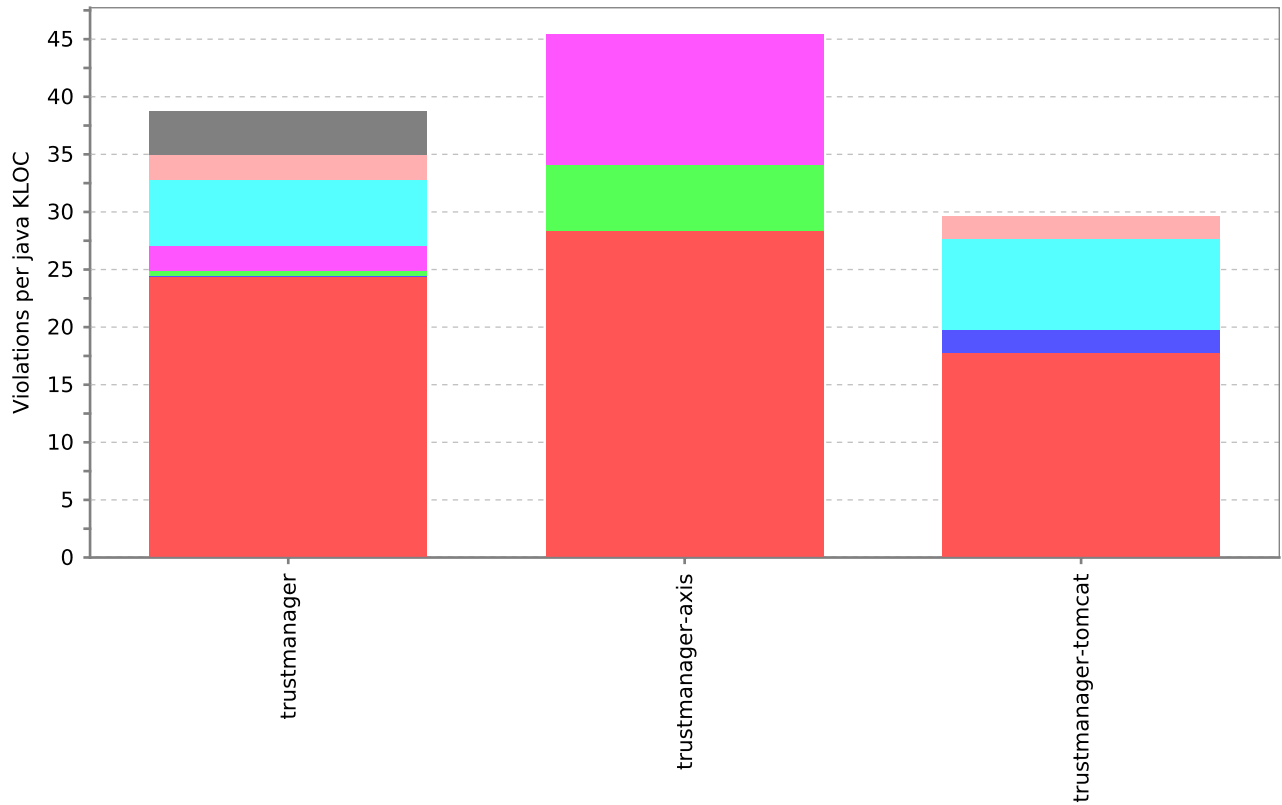

PMD density - Trustmanager/Util-java description