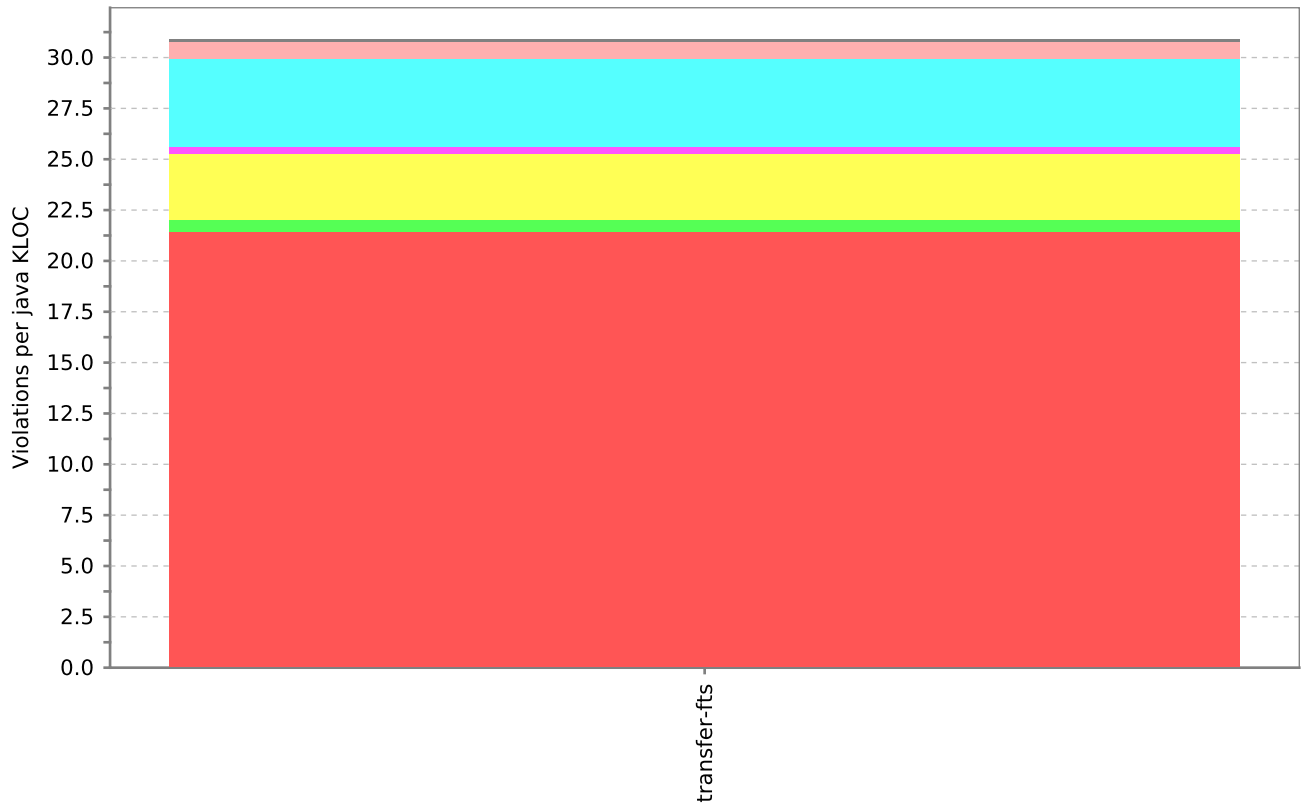

PMD density - FTS description