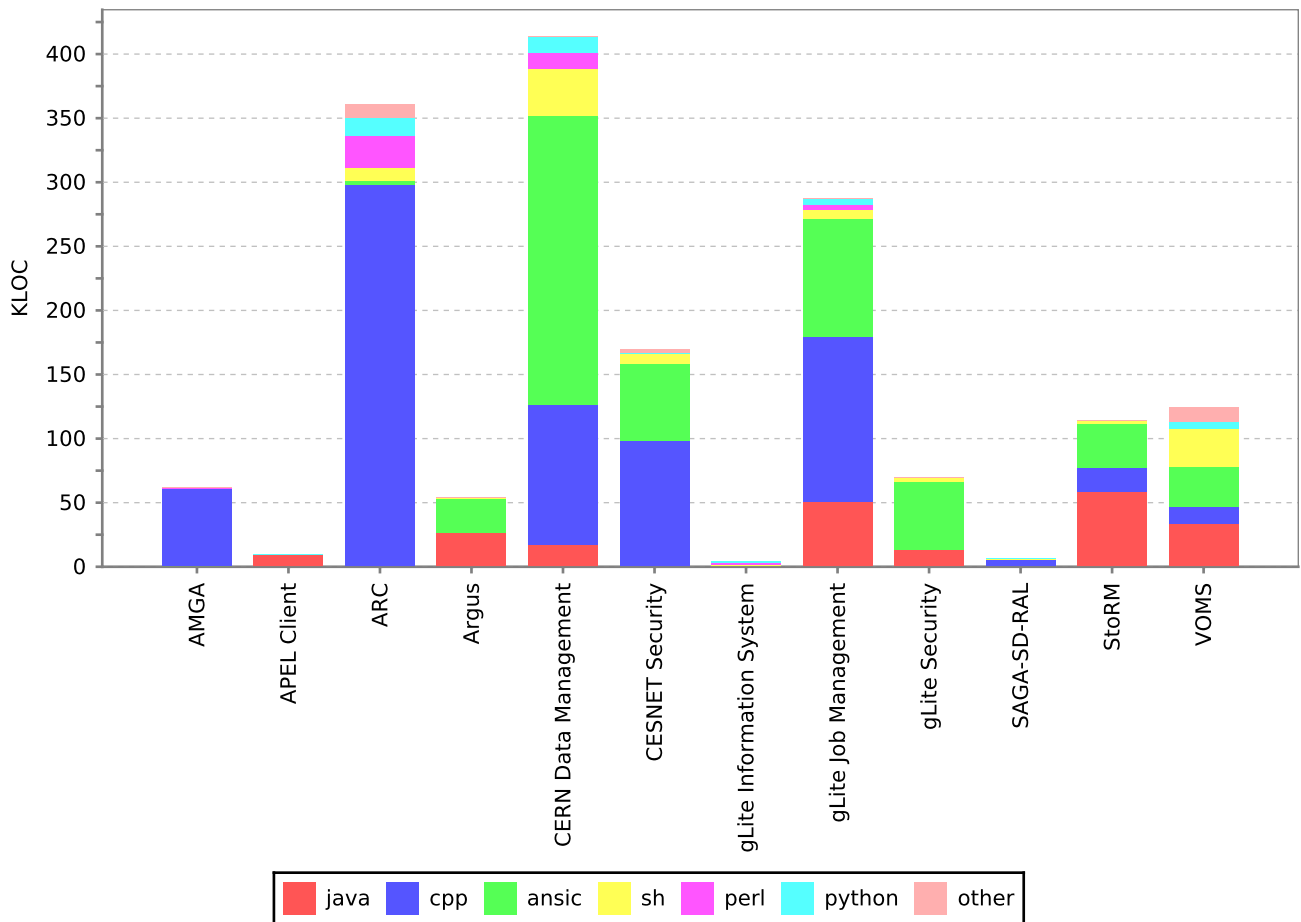

EMI Nightly Report

Generated 23/02/2011 18.12.43

EMI

EMI

SLOC - EMI

sloc description

SLOC - EMI

sloc description

High priority Findbugs density - EMI findbugs description

Findbugs density - EMI

findbugs description

PMD density - EMI

PMD description

Checkstyle density - EMI

Checkstyle description

Checkstyle density - EMI

Checkstyle description

Untouched bugs - EMI

Bugs description

Untouched bugs - EMI

Bugs description

Cumulative days open: untouched bugs - EMI

Bugs description

Cumulative days open: untouched bugs