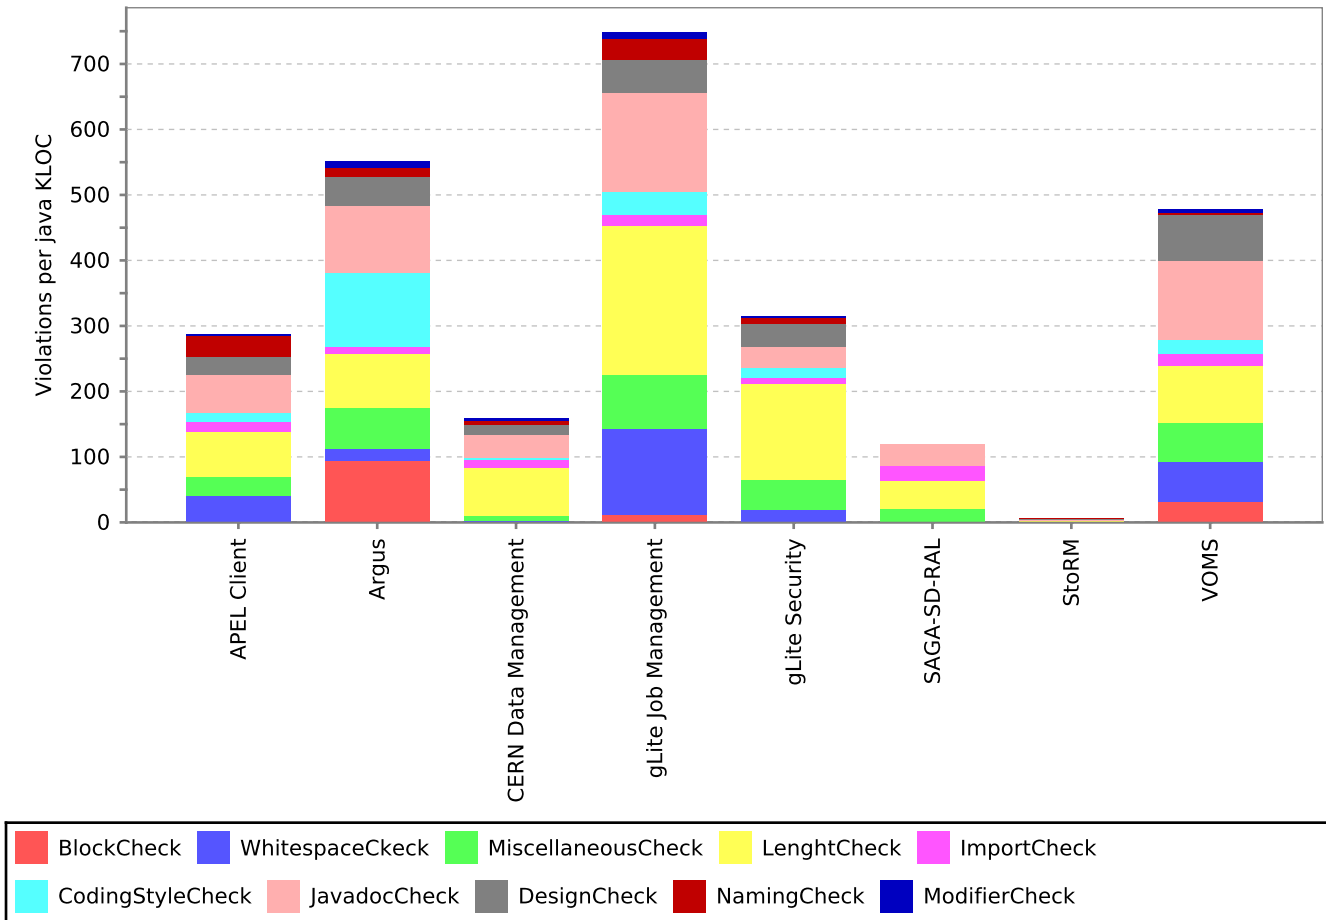

High priority Findbugs density - EMI findbugs description

Findbugs density - EMI

findbugs description

PMD density - EMI

PMD description

Checkstyle density - EMI

Checkstyle description

Checkstyle density - EMI

Checkstyle description

Untouched bugs - EMI

Bugs description

Untouched bugs - EMI

Bugs description

Cumulative days open: untouched bugs - EMI

Bugs description

Cumulative days open: untouched bugs