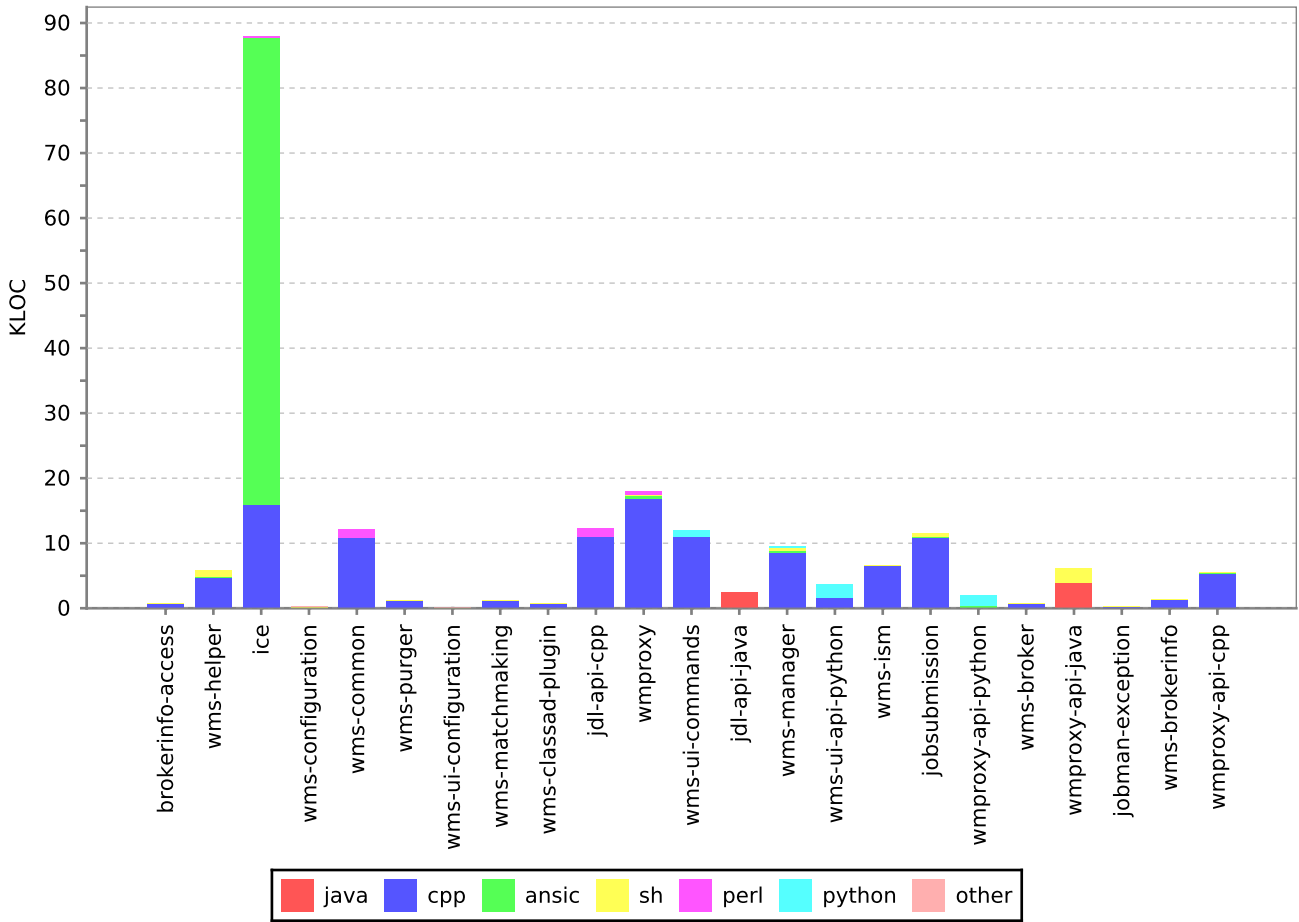

description

Findbugs density - CREAM description

PMD density - CREAM

description

Checkstyle density - CREAM description

Findbugs density - WMS
description

PMD density - WMS description

Checkstyle density - WMS description

description

description

PMD density - Delegation Java description

Checkstyle density - Delegation Java description

description

description

description

description