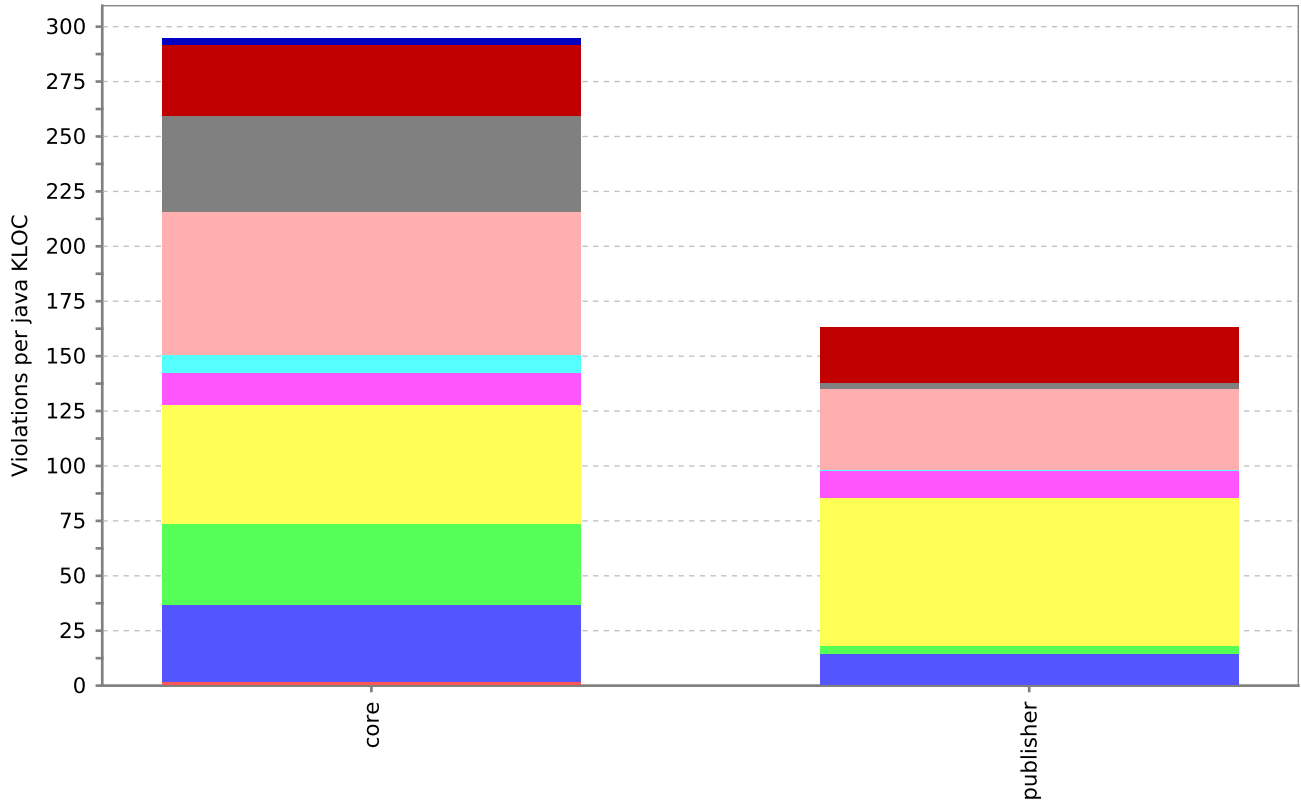

Checkstyle density - gLite-APEL
description