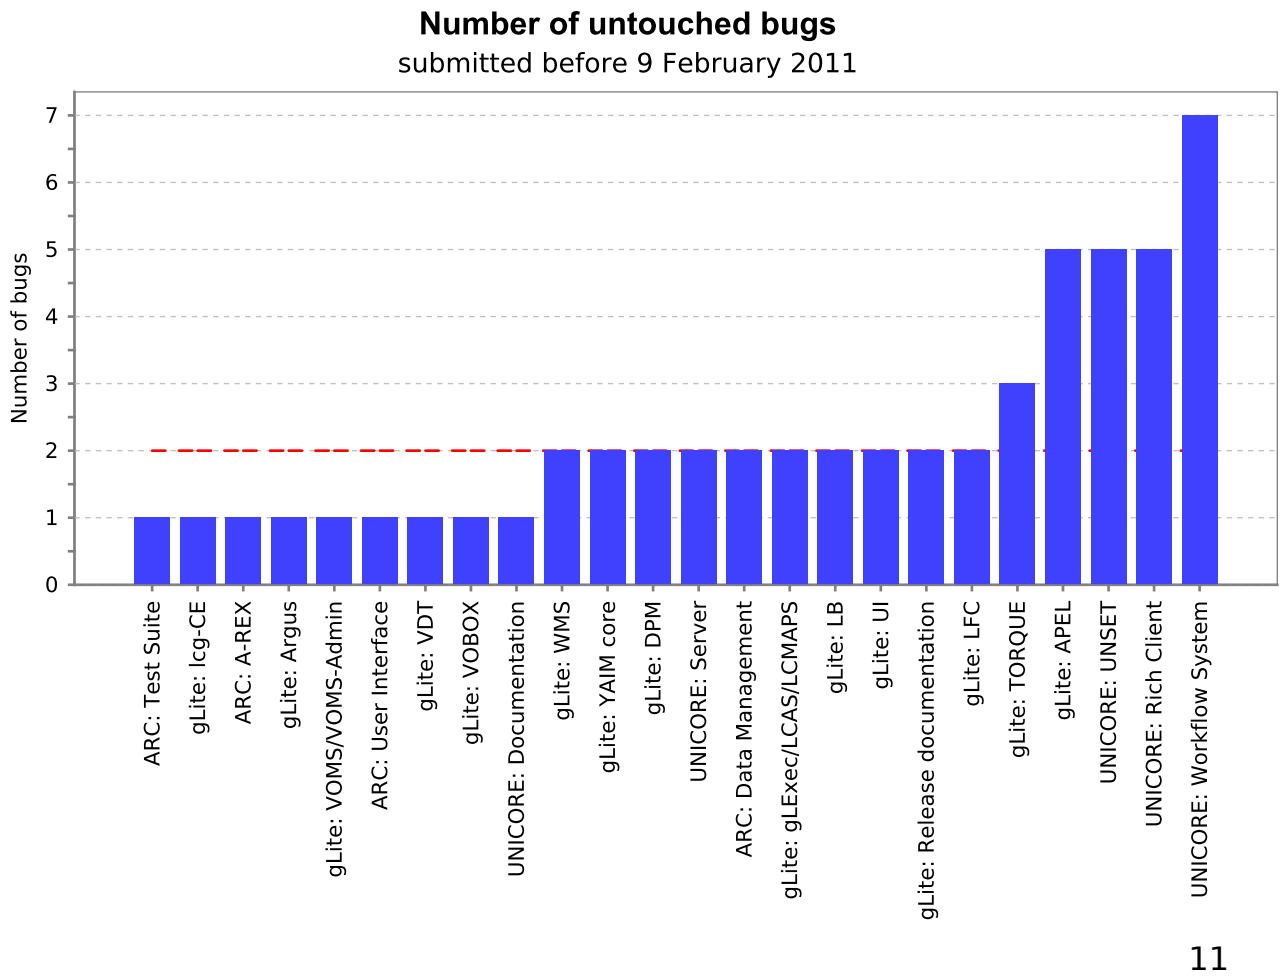

Checkstyle description

Untouched bugs - EMI

Bugs description

Untouched bugs - EMI

Bugs description

Cumulative days open: untouched bugs - EMI

Bugs description

Cumulative days open: untouched bugs

submitted before 9 February 2011

Number of untouched bugs - EMI

Bugs description

SLOC - AMGA

description

PMD density - APEL parser description

Checkstyle density - APEL parser description

description