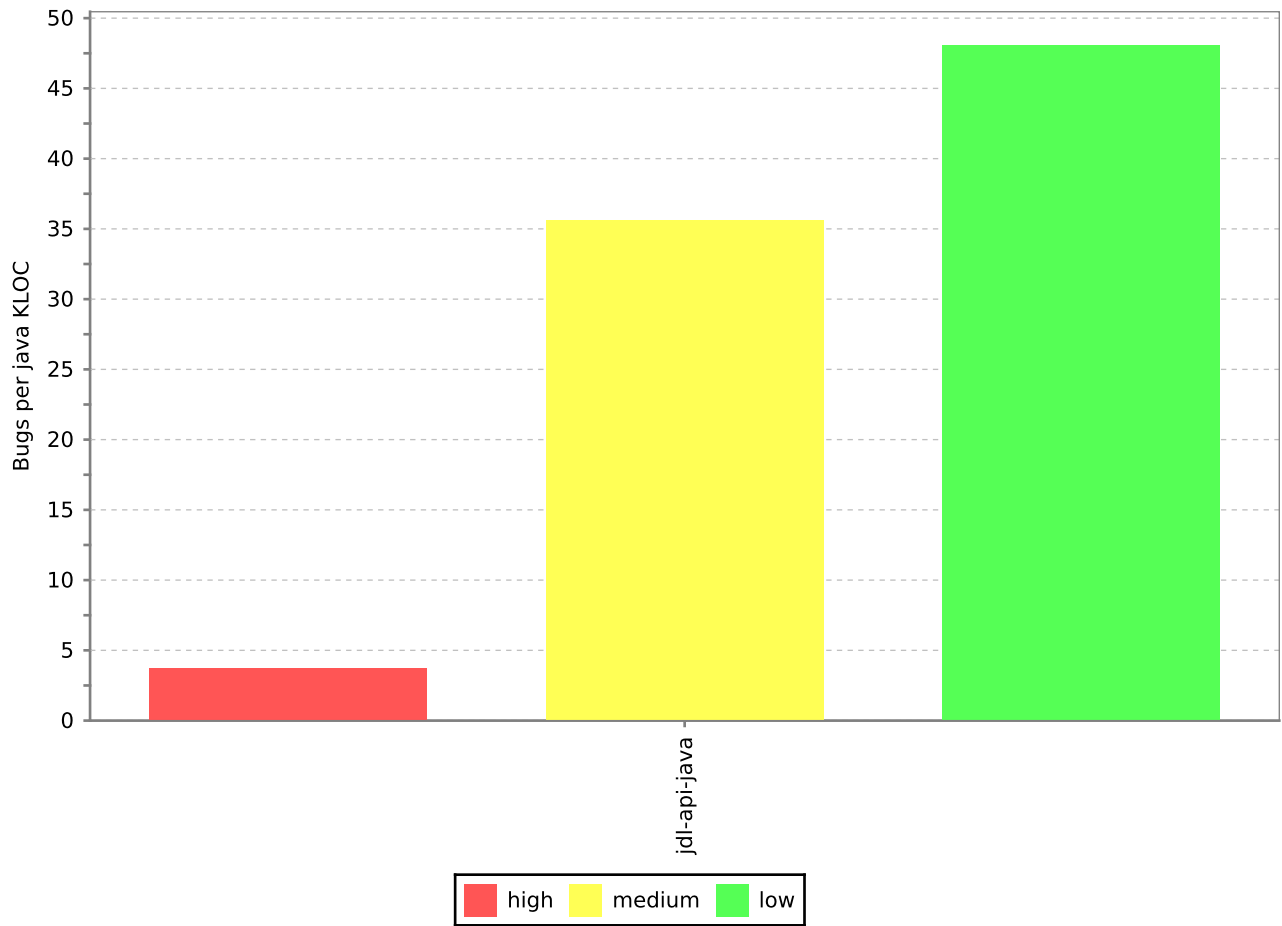

description

Findbugs density - CREAM description

PMD density - CREAM

description

Checkstyle density - CREAM description

Findbugs density - WMS
description

PMD density - WMS description

Checkstyle density - WMS description

description

description

PMD density - Delegation Java description

Checkstyle density - Delegation Java description

description

description

description

description