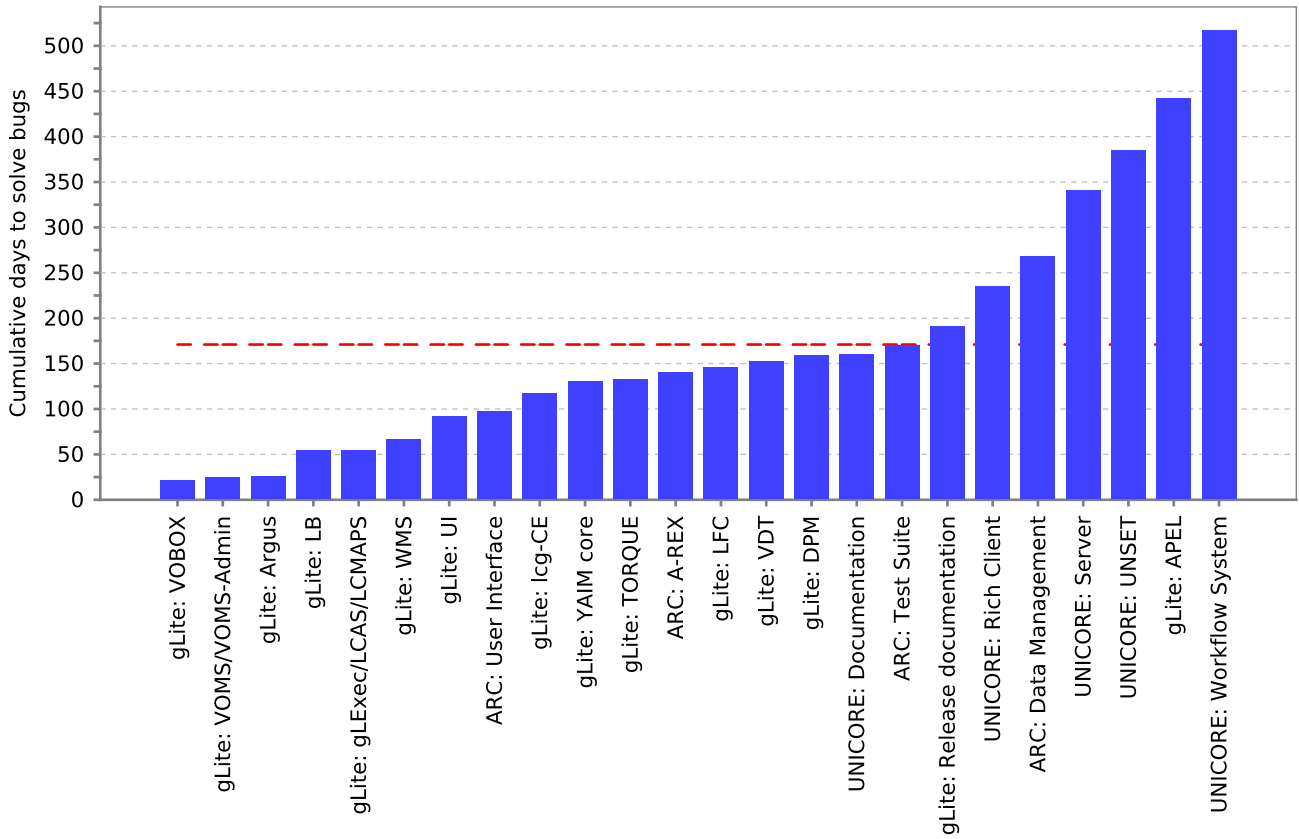

Cumulative days open: untouched bugs - EMI

Bugs description

Cumulative days open: untouched bugs

submitted before 9 February 2011