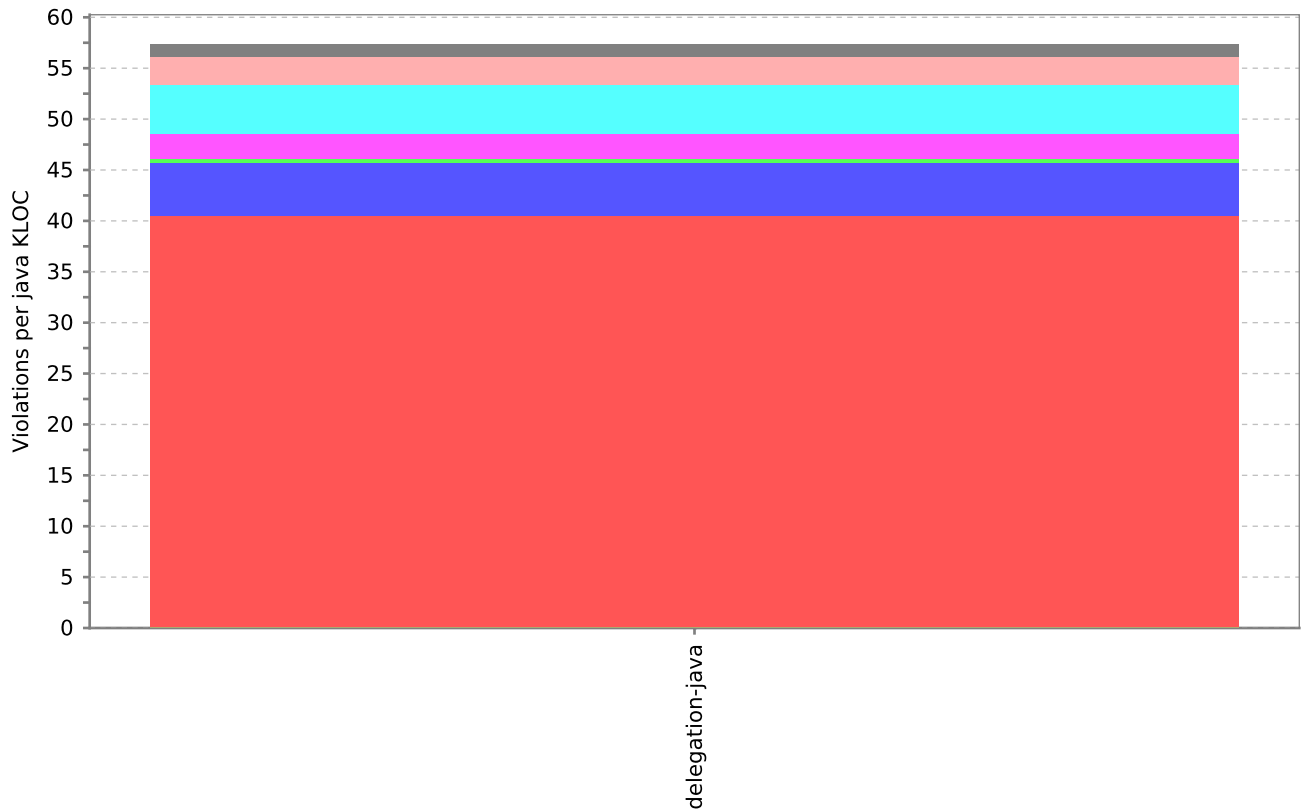

description

description

PMD density - Delegation Java description

Checkstyle density - Delegation Java description

description

description

description

description