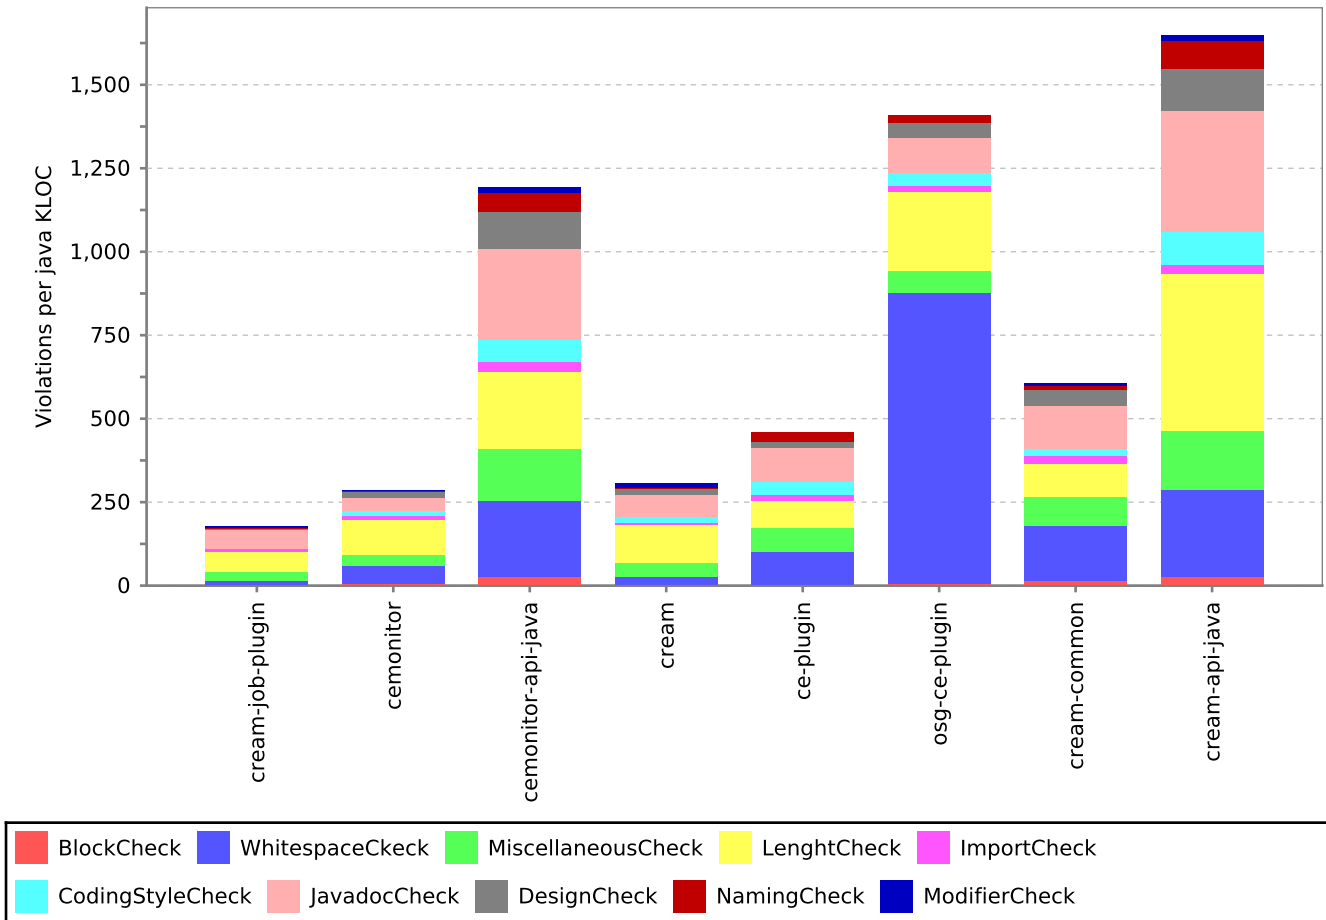

description

Findbugs density - CREAM description

PMD density - CREAM

description

Checkstyle density - CREAM description

Findbugs density - WMS
description

PMD density - WMS description

Checkstyle density - WMS description

description

description

PMD density - Delegation Java description

Checkstyle density - Delegation Java description

description

description

description

description