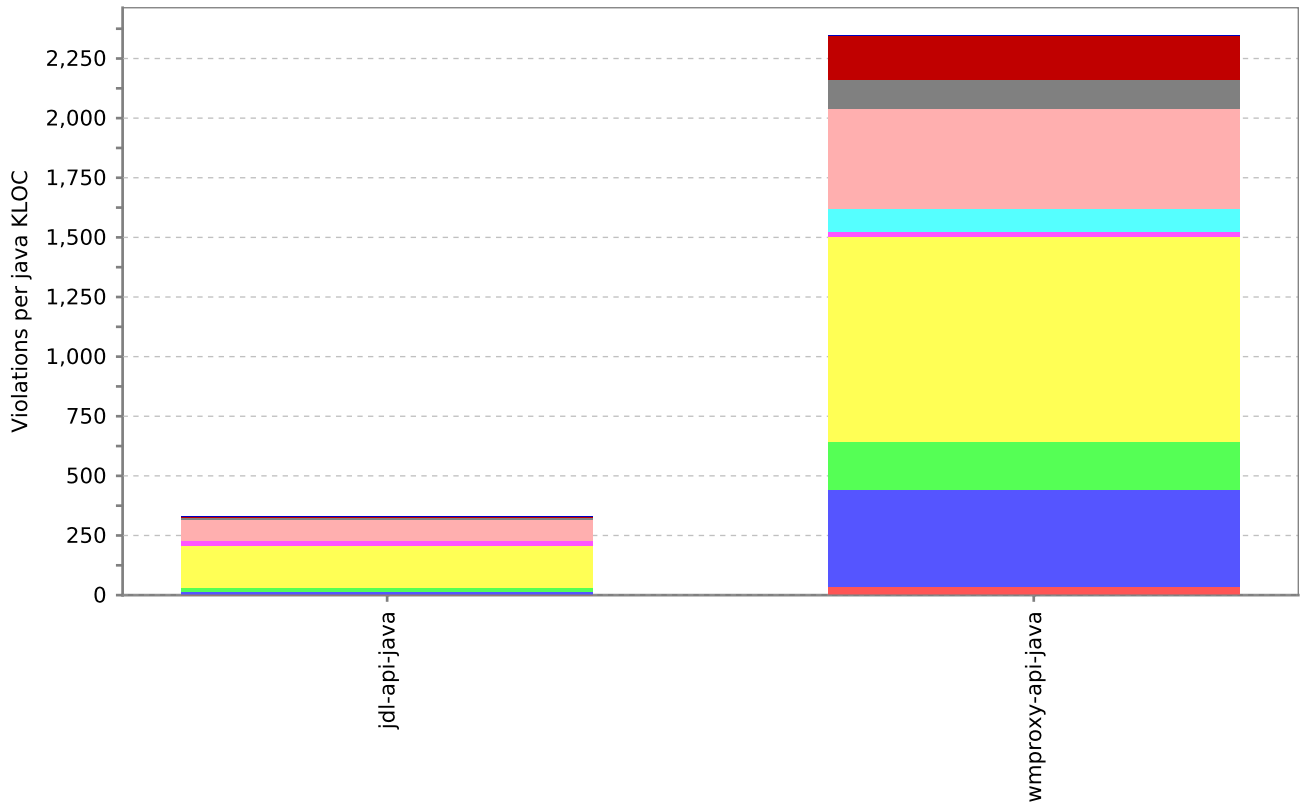

description

Findbugs density - CREAM description

PMD density - CREAM

description

Checkstyle density - CREAM description

Findbugs density - WMS
description

PMD density - WMS description

Checkstyle density - WMS description