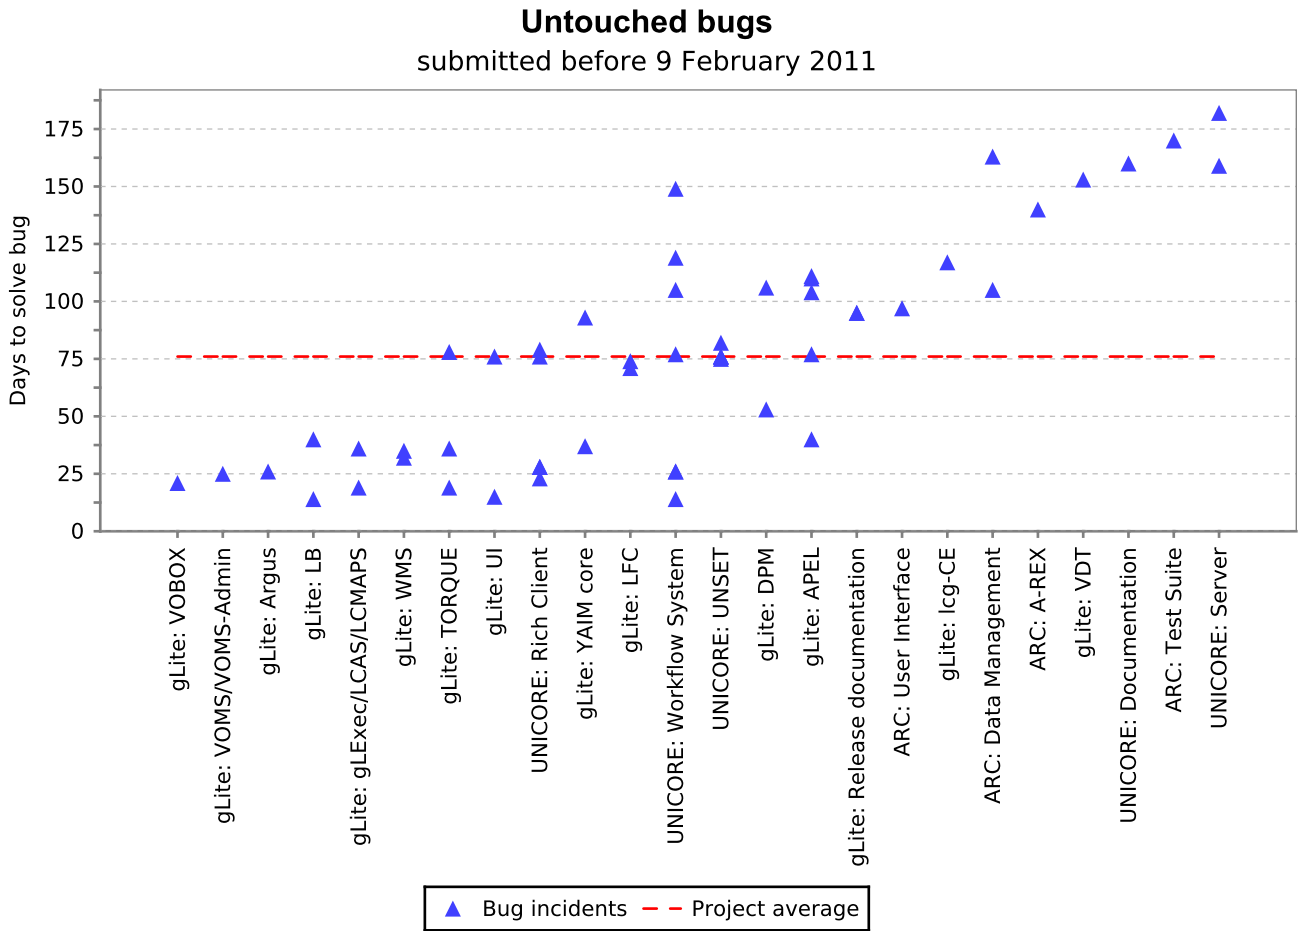

Checkstyle description

Untouched bugs - EMI

Bugs description

Untouched bugs - EMI

Bugs description

Cumulative days open: untouched bugs - EMI

Bugs description

Cumulative days open: untouched bugs

submitted before 9 February 2011

Number of untouched bugs - EMI

Bugs description

SLOC - AMGA

description

PMD density - APEL parser description

Checkstyle density - APEL parser description

description