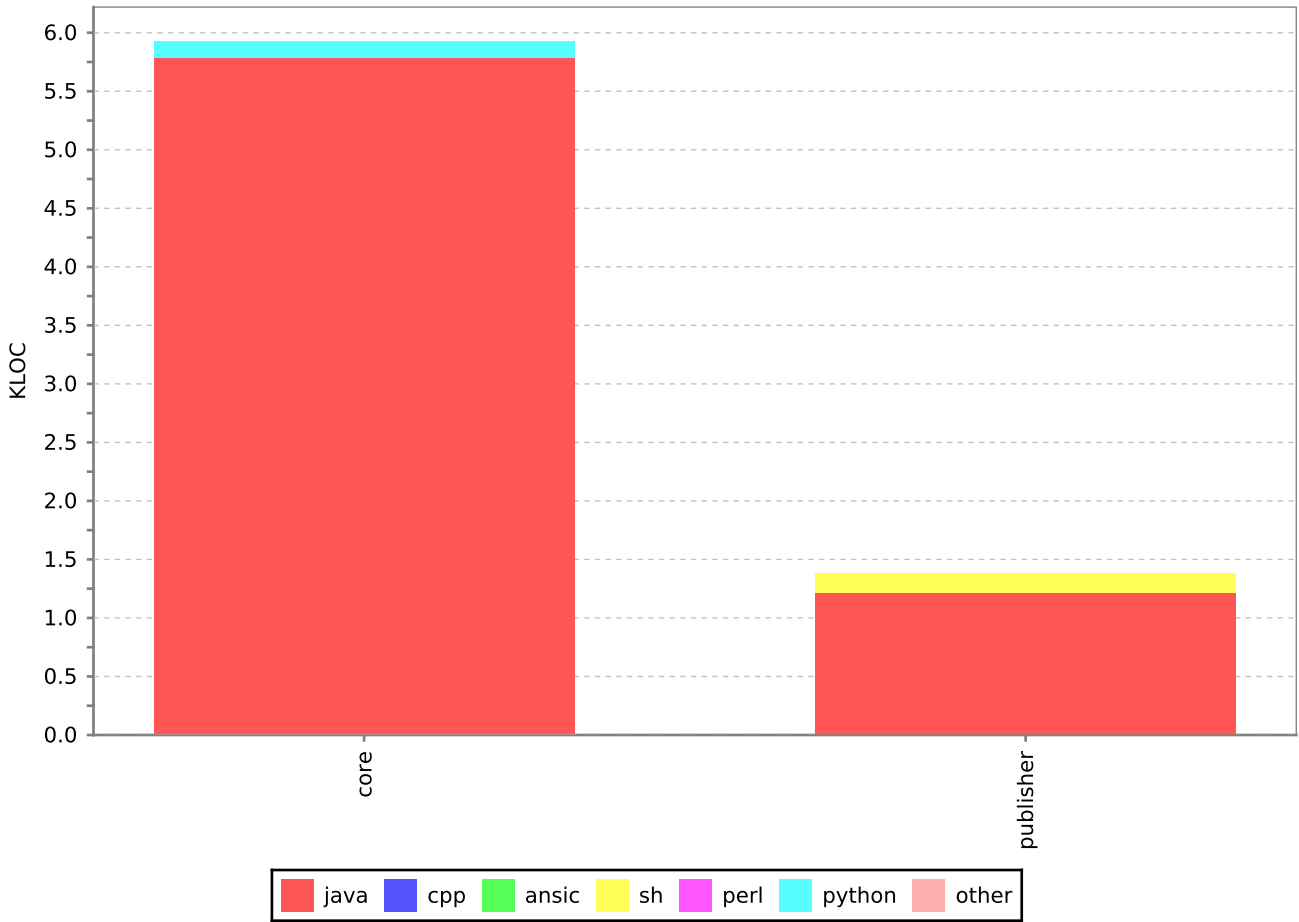

submitted before 9 February 2011

Number of untouched bugs - EMI

Bugs description

SLOC - AMGA

description

PMD density - APEL parser description

Checkstyle density - APEL parser description

description

PMD density - gLite-APEL

description

Checkstyle density - gLite-APEL
description

SLOC - Argus

description

Findbugs density - Argus description

PMD density - Argus description

Checkstyle density - Argus description