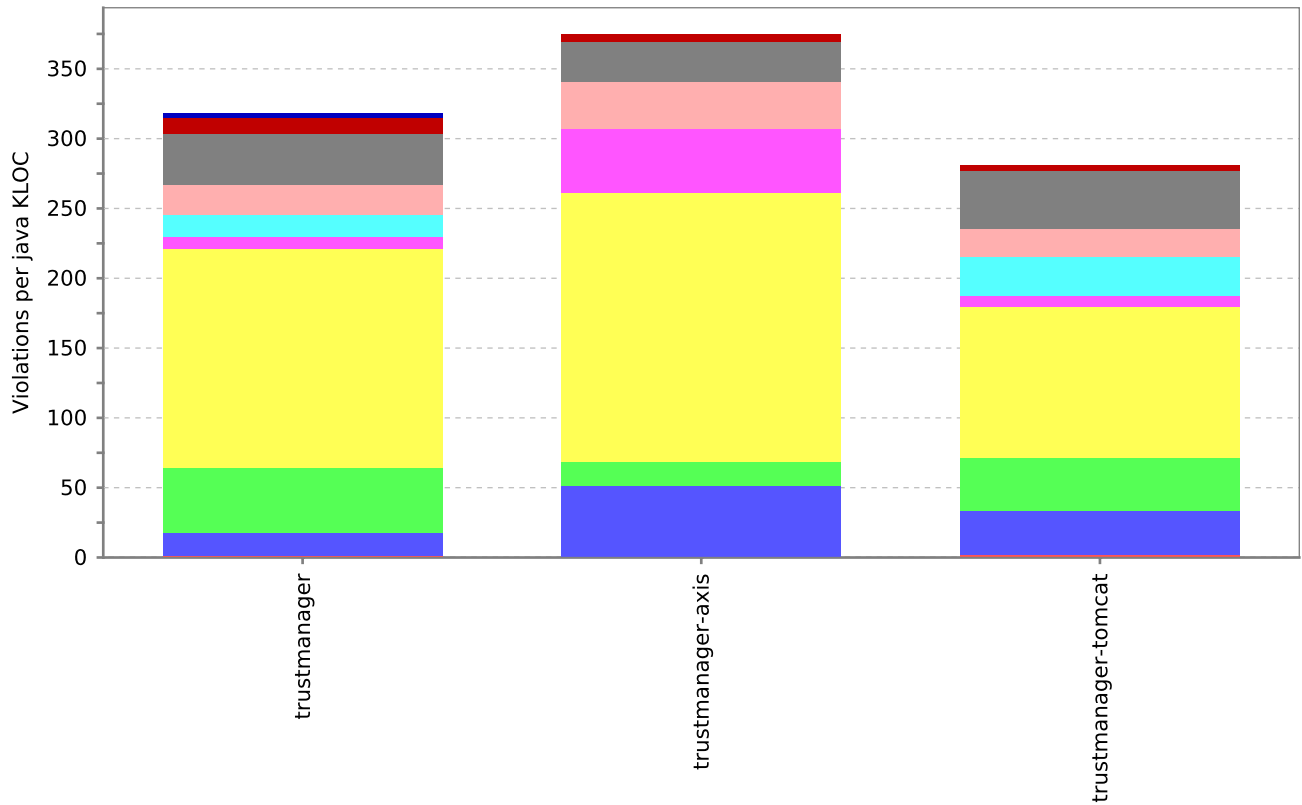

Checkstyle density - Trustmanager/Util-java description