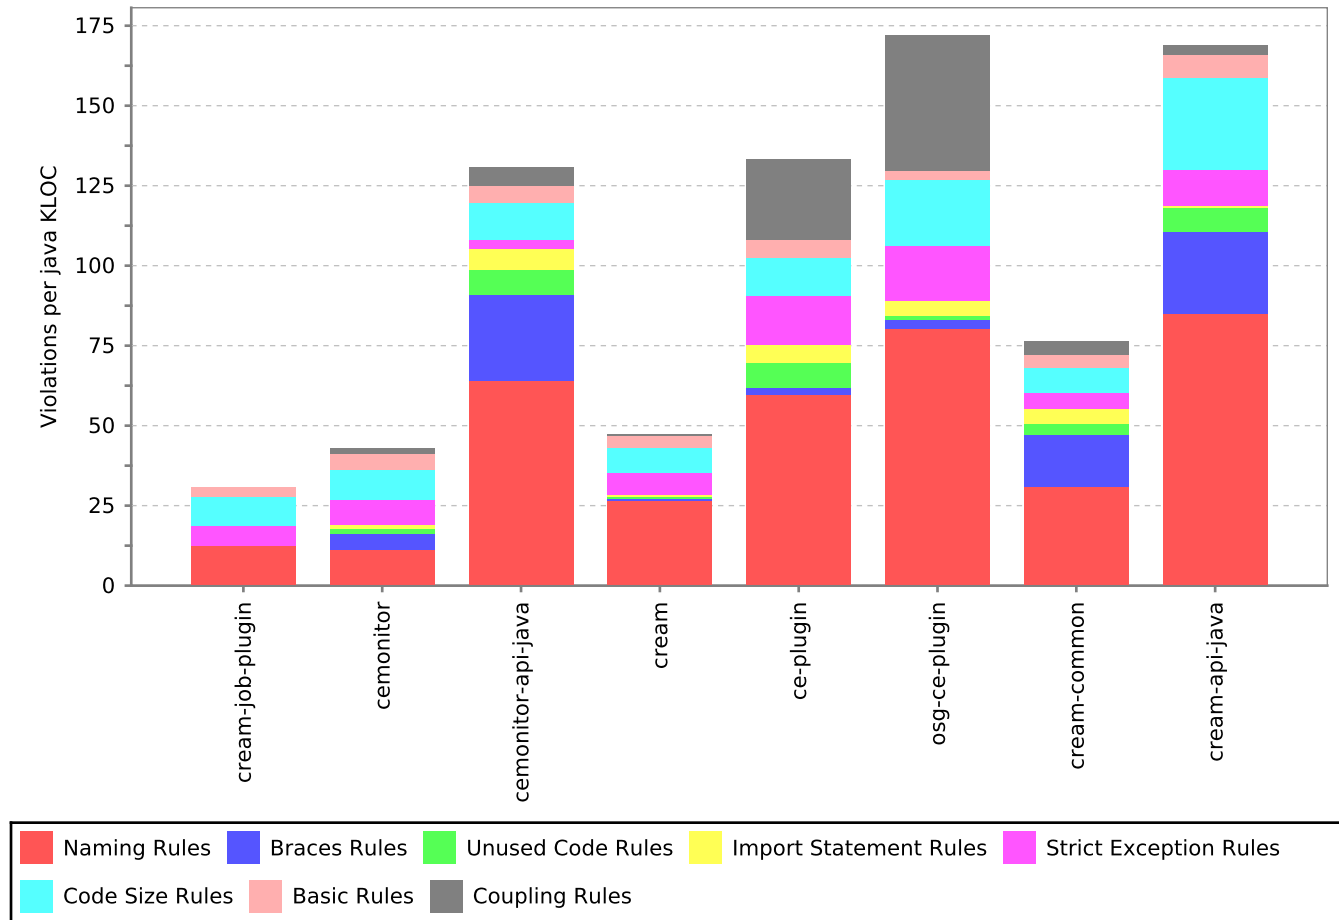

description

Findbugs density - CREAM description

PMD density - CREAM

description

Checkstyle density - CREAM description

Findbugs density - WMS
description

PMD density - WMS description

Checkstyle density - WMS description

description

description

PMD density - Delegation Java description

Checkstyle density - Delegation Java description

description

description

description

description