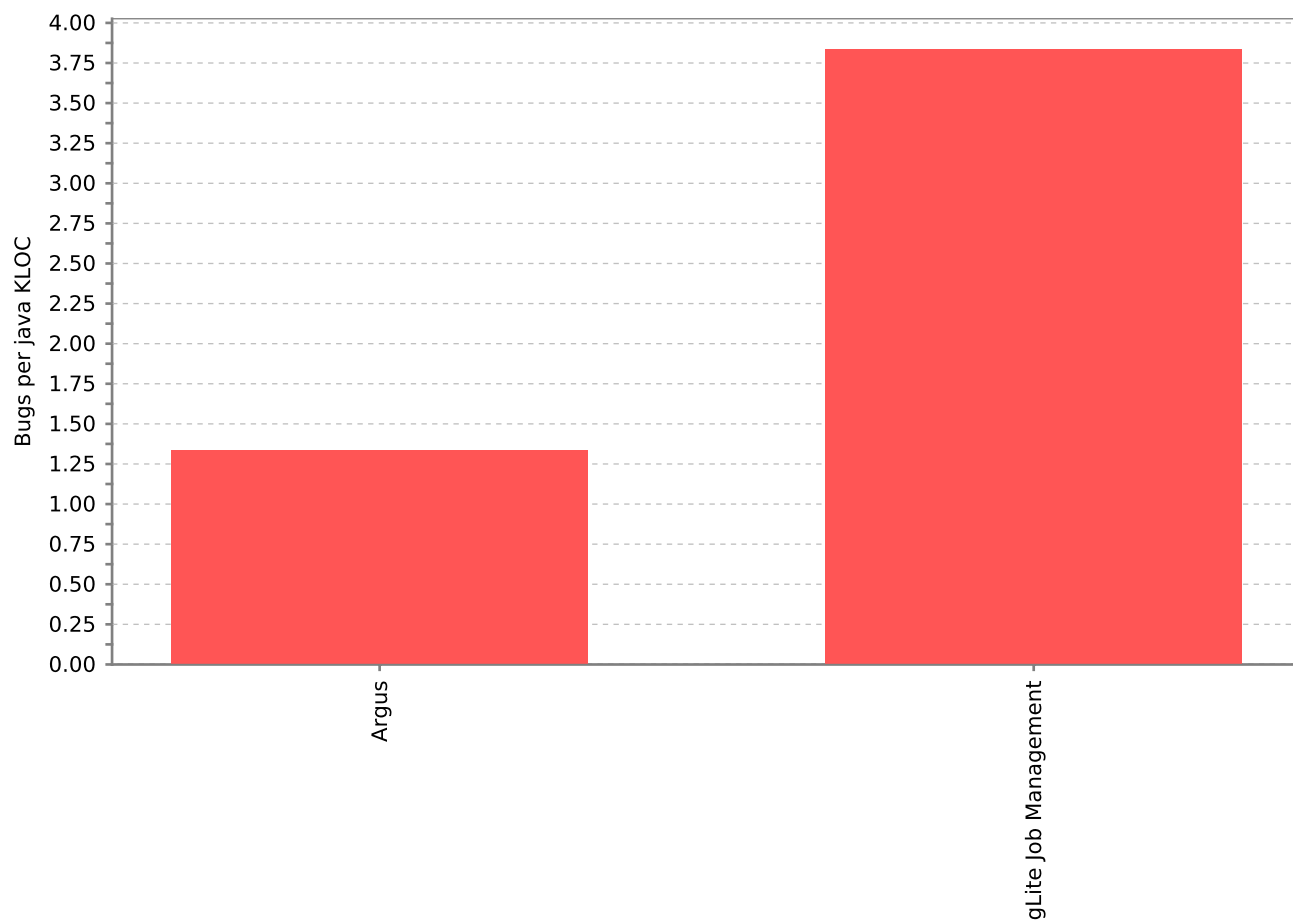

High priority Findbugs density - EMI findbugs description