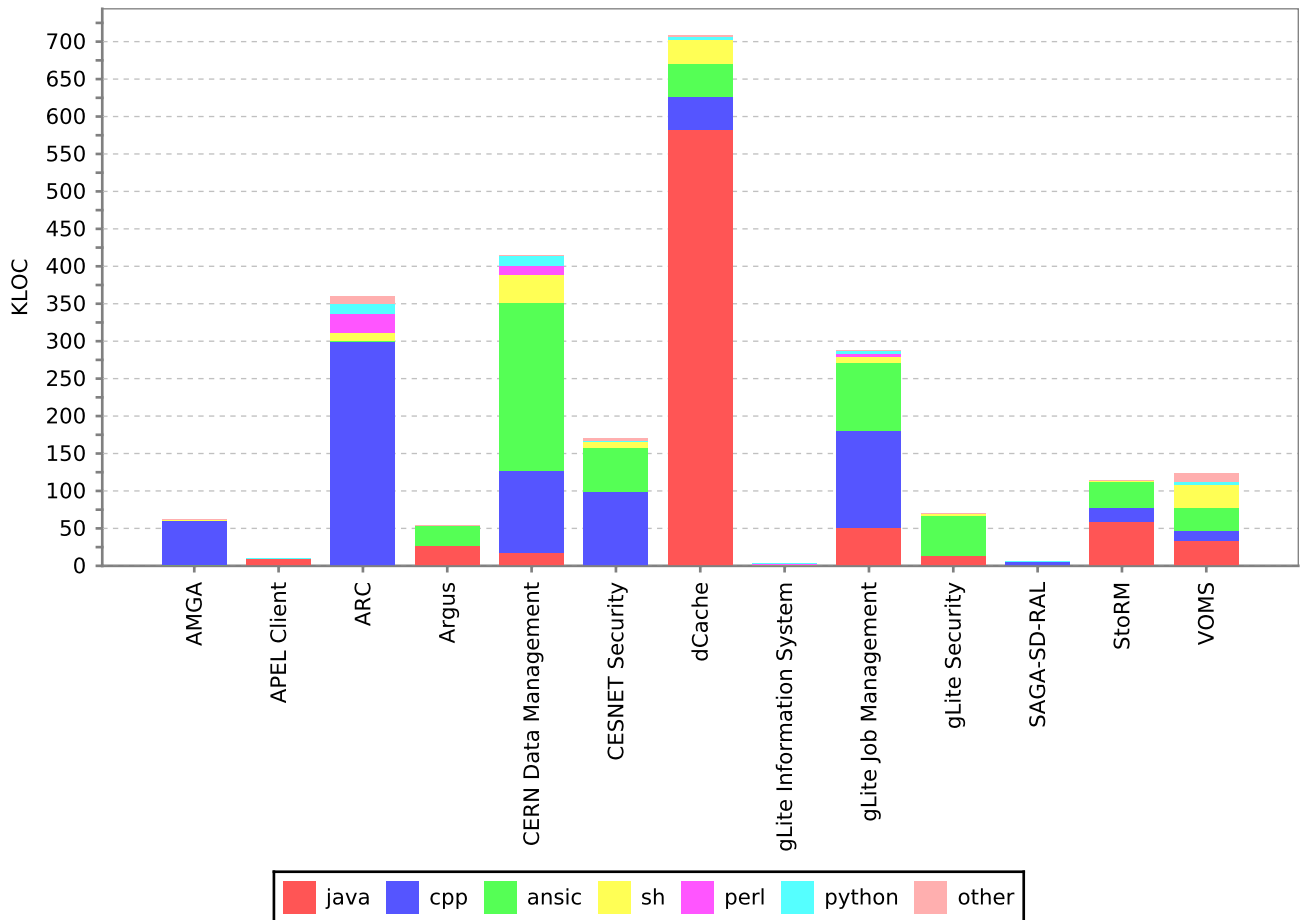

EMI Nightly Report

Generated 23/02/2011 18.12.43

EMI

EMI

SLOC - EMI

sloc description

SLOC - EMI

sloc description

High priority Findbugs density - EMI findbugs description

Findbugs density - EMI

findbugs description

PMD density - EMI

PMD description

Checkstyle density - EMI

Checkstyle description

Checkstyle density - EMI

Checkstyle description

Untouched bugs - EMI

Bugs description

Untouched bugs - EMI

Bugs description

Cumulative days open: untouched bugs - EMI

Bugs description

Cumulative days open: untouched bugs