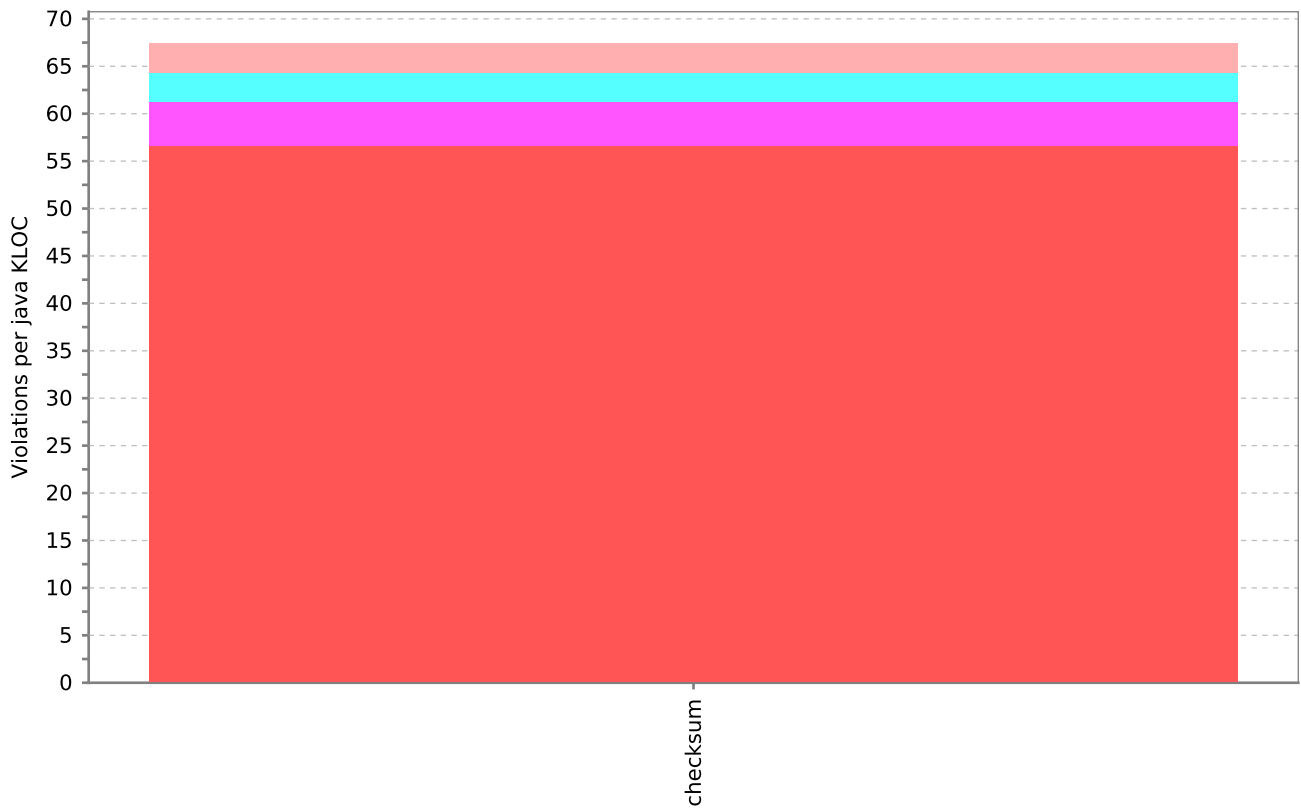

PMD density - StoRM description