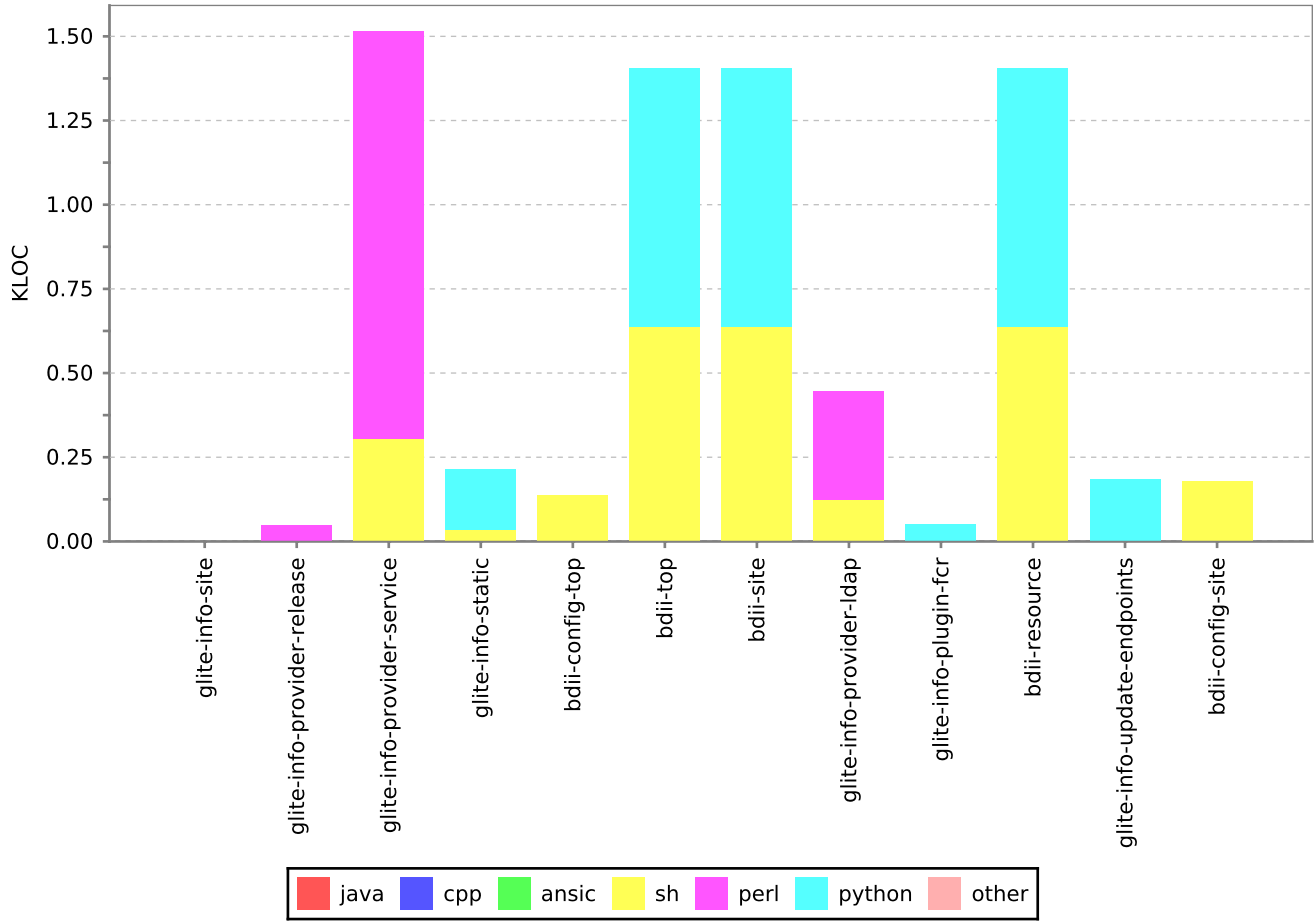

PMD density - gLite-APEL

description

Checkstyle density - gLite-APEL
description

SLOC - Argus

description

Findbugs density - Argus description

PMD density - Argus description

Checkstyle density - Argus description

description

PMD density - FTS description

Checkstyle density - FTS description

description

description

description

description

description

description

Findbugs density - CREAM description

PMD density - CREAM

description

Checkstyle density - CREAM description

Findbugs density - WMS
description

PMD density - WMS description

Checkstyle density - WMS description

description

description

PMD density - Delegation Java description

Checkstyle density - Delegation Java description

description

description

description

description