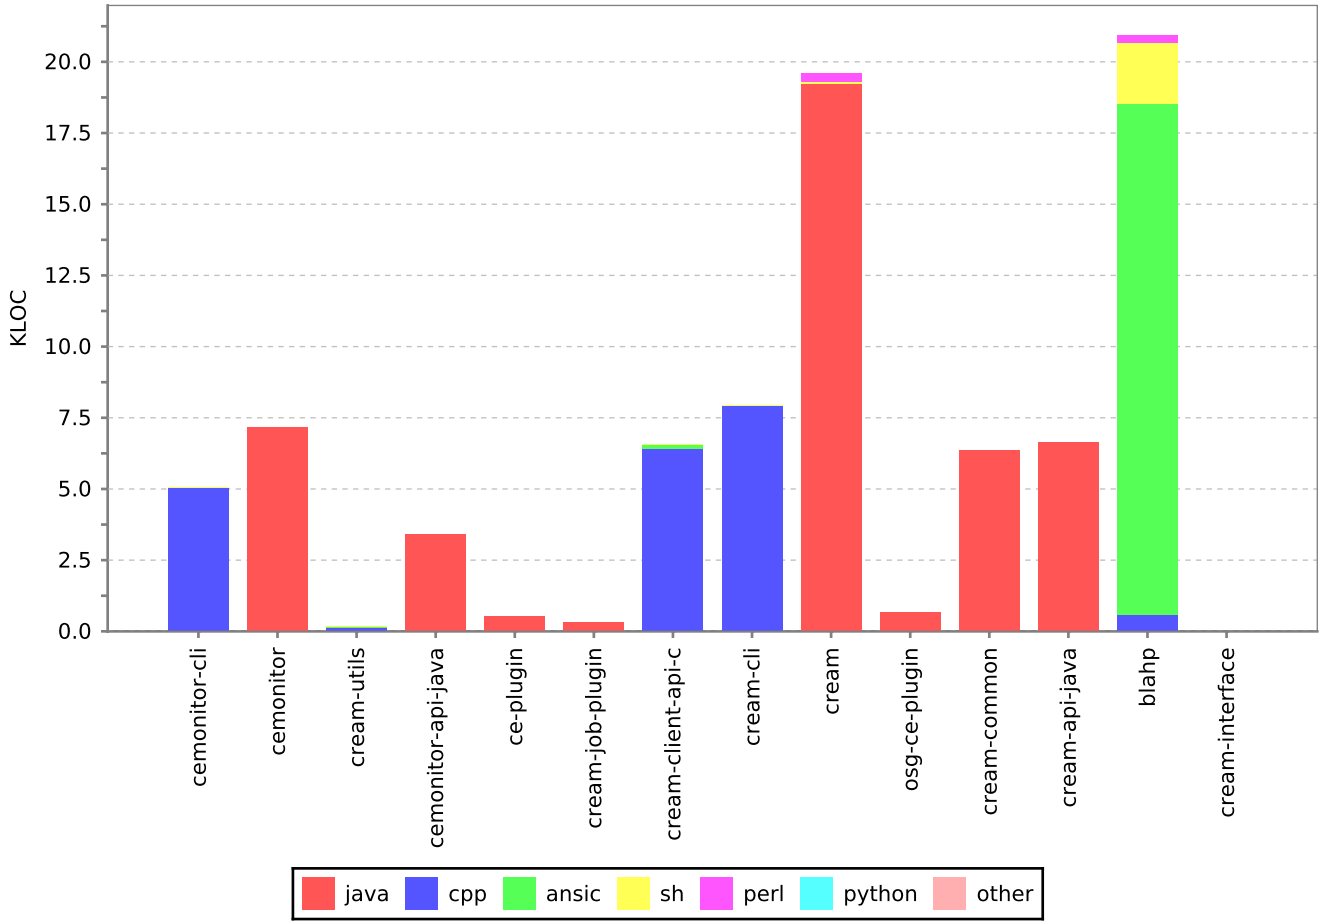

PMD density - gLite-APEL

description

Checkstyle density - gLite-APEL
description

SLOC - Argus

description

Findbugs density - Argus description

PMD density - Argus description

Checkstyle density - Argus description

description

PMD density - FTS description

Checkstyle density - FTS description

description

description

description

description

description

description

Findbugs density - CREAM description

PMD density - CREAM

description

Checkstyle density - CREAM description

Findbugs density - WMS
description

PMD density - WMS description

Checkstyle density - WMS description