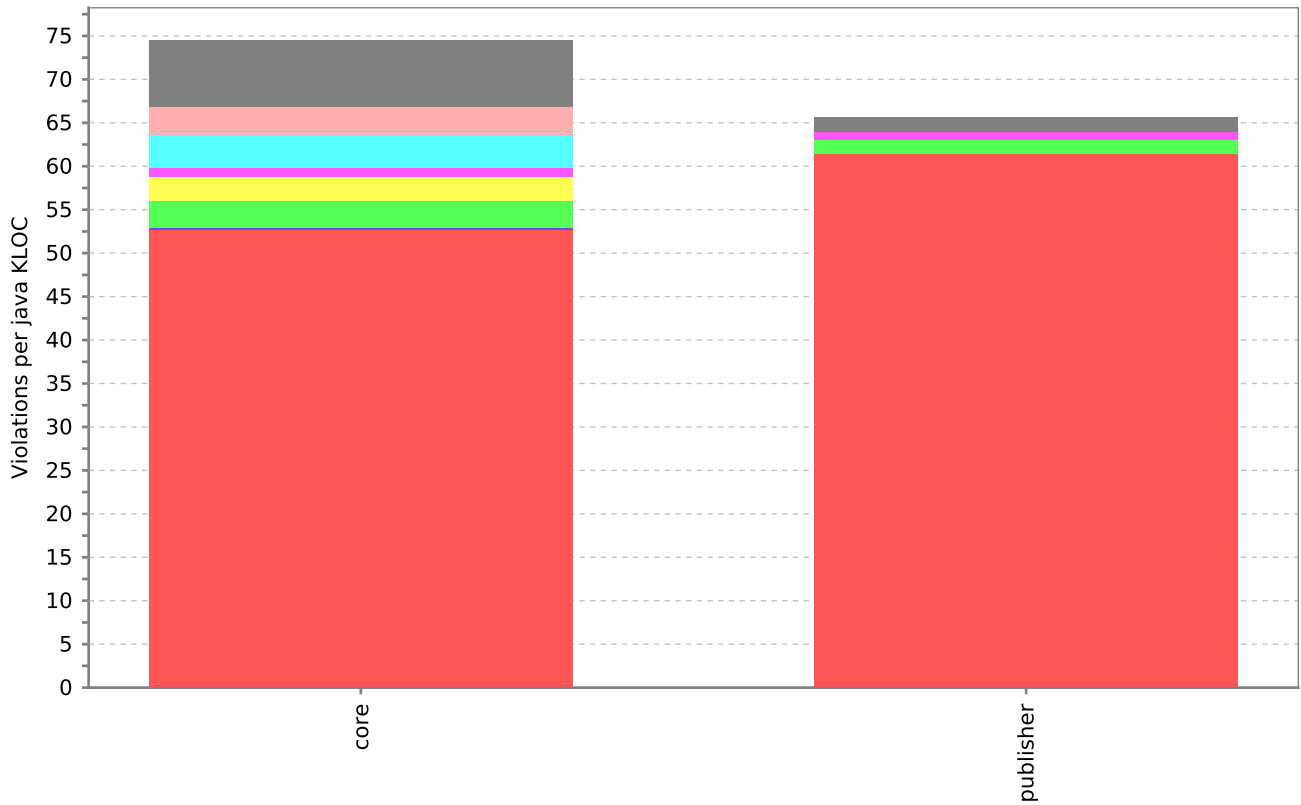

PMD density - gLite-APEL

description