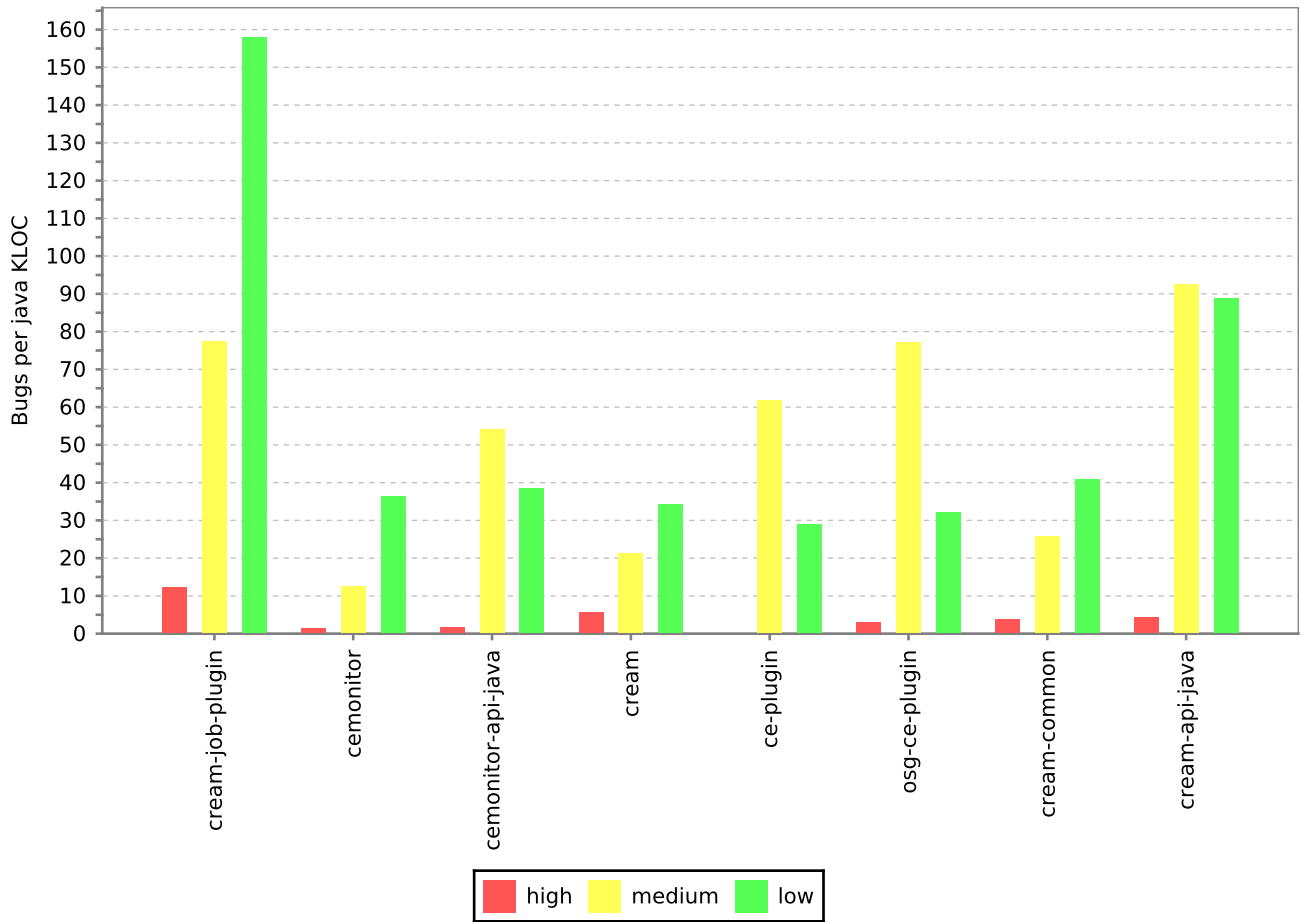

description

PMD density - FTS description

Checkstyle density - FTS description

description

description

description

description

description

description

Findbugs density - CREAM description

PMD density - CREAM

description

Checkstyle density - CREAM description

Findbugs density - WMS
description

PMD density - WMS description

Checkstyle density - WMS description