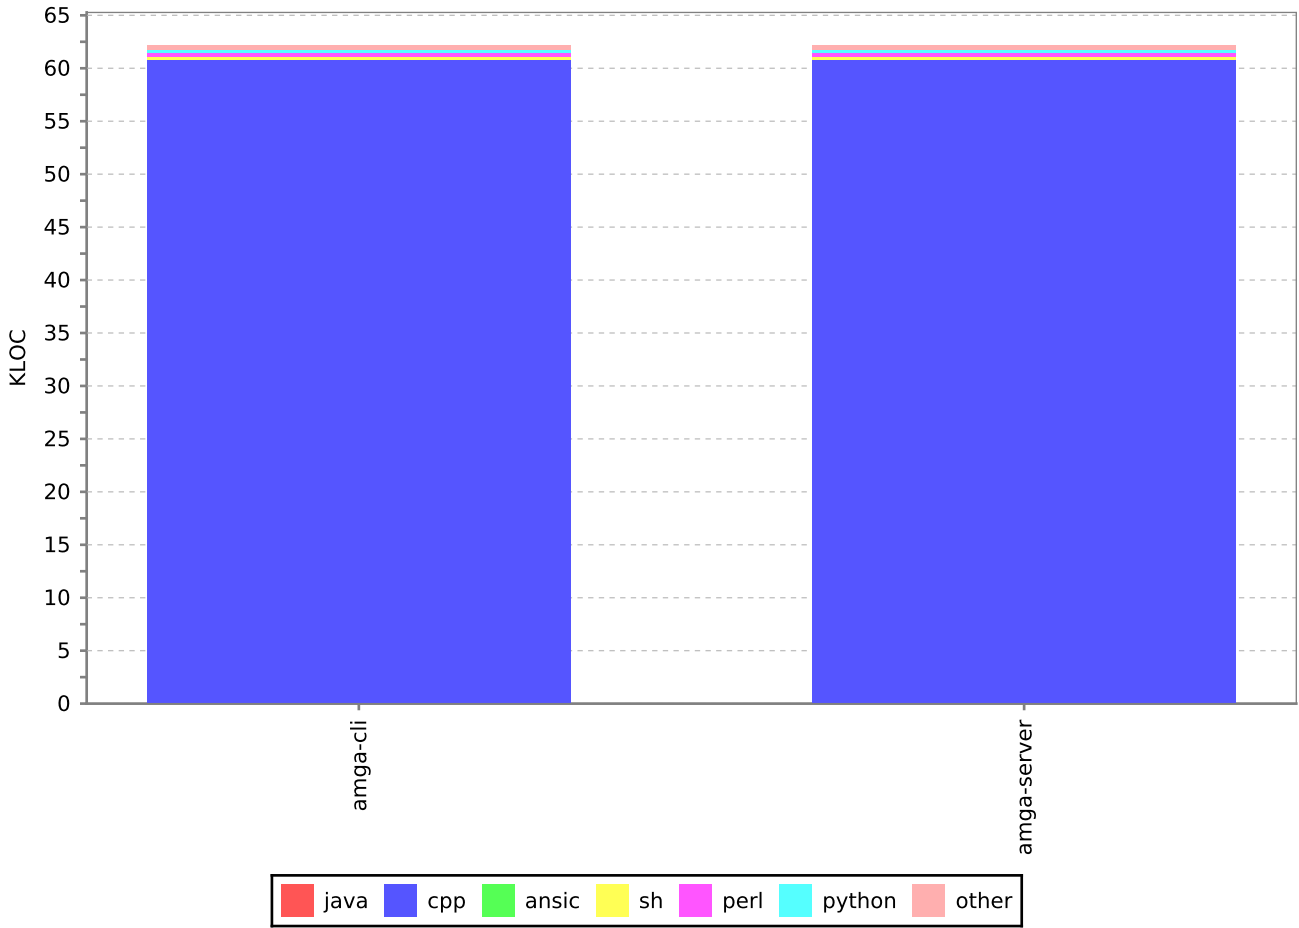

submitted before 9 February 2011

Number of untouched bugs - EMI

Bugs description

SLOC - AMGA

description

PMD density - APEL parser description

Checkstyle density - APEL parser description

description

PMD density - gLite-APEL

description

Checkstyle density - gLite-APEL
description

SLOC - Argus

description

Findbugs density - Argus description

PMD density - Argus description

Checkstyle density - Argus description