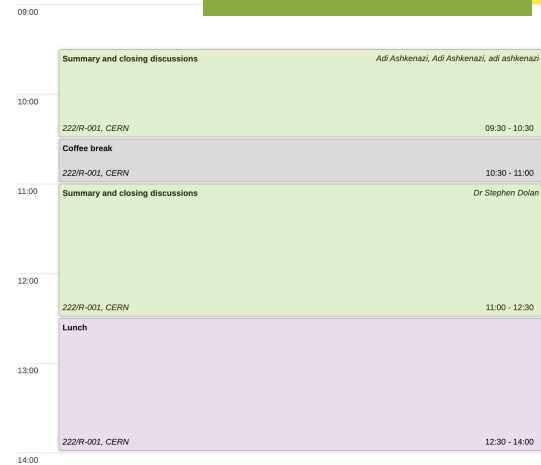

09:00	General overview	<i>Dr Clarence Wret, Clarence Wret</i>
	500/1-001 - Main Auditorium, CERN	09:00 - 10:00
10:00	Experiment Overview	<i>Dr Clarence Wret, Clarence Wret</i>
	500/1-001 - Main Auditorium, CERN	10:00 - 10:30
	Coffee break	
	500/1-001 - Main Auditorium, CERN	10:30 - 11:00
11:00	Experiment Overview	<i>Laura Murteanu, Laura-Juliana Murteanu</i>
12:00	500/1-001 - Main Auditorium, CERN	11:00 - 12:30
	Lunch break	
13:00		
	222/R-001, CERN	12:30 - 14:00
14:00	Methods	<i>Adi Ashkenazi, Adi Ashkenazi, adi ashkenazi</i>
15:00	31/3-004 - IT Amphitheatre, CERN	14:00 - 15:30
	Coffee break	
	31/3-004 - IT Amphitheatre, CERN	15:30 - 16:00
16:00	Methods	<i>Adi Ashkenazi, Adi Ashkenazi, adi ashkenazi</i>
	31/3-004 - IT Amphitheatre, CERN	16:00 - 17:00

Tue: Main auditorium (500/1-001) and 31/3-004

WORKSHOP OVERVIEW

Wed: 513/1-024

Thu: 222/R-001

Party later!

Fri: 222/R-001

WORKSHOP OVERVIEW

GETTING AROUND CERN