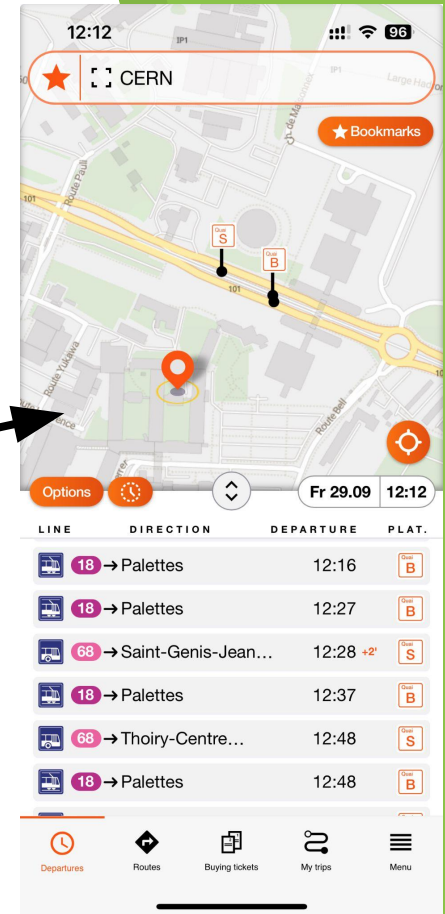

Tue: Main auditorium (500/1-001) and 31/3-004

WORKSHOP OVERVIEW

Wed: 513/1-024

Thu: 222/R-001

Party later!

Fri: 222/R-001

WORKSHOP OVERVIEW

GETTING AROUND CERN

You can use CERN Maps (<https://maps.cern.ch>, or download the MapCERN iOS/Android app) to find your way around campus.

MOVING AROUND THE AREA

- Main way into Geneva is **Tram 18 -> Palettes** (Cornavin station, Plainpalais...).
- Main way into St Genis/France is **Bus 68 -> Saint-Genis/Thoiry Centre Commercial**.
- Both leaving from the Esplanade des Particules (in front of the CERN Globe).

Use the **TPGPreview** iOS/Android app to see timetables and buy tickets from your phone.

Tickets can also be bought at machines in the tram stations or onboard of the buses.

[Restaurant recommendations from the LOC](#)