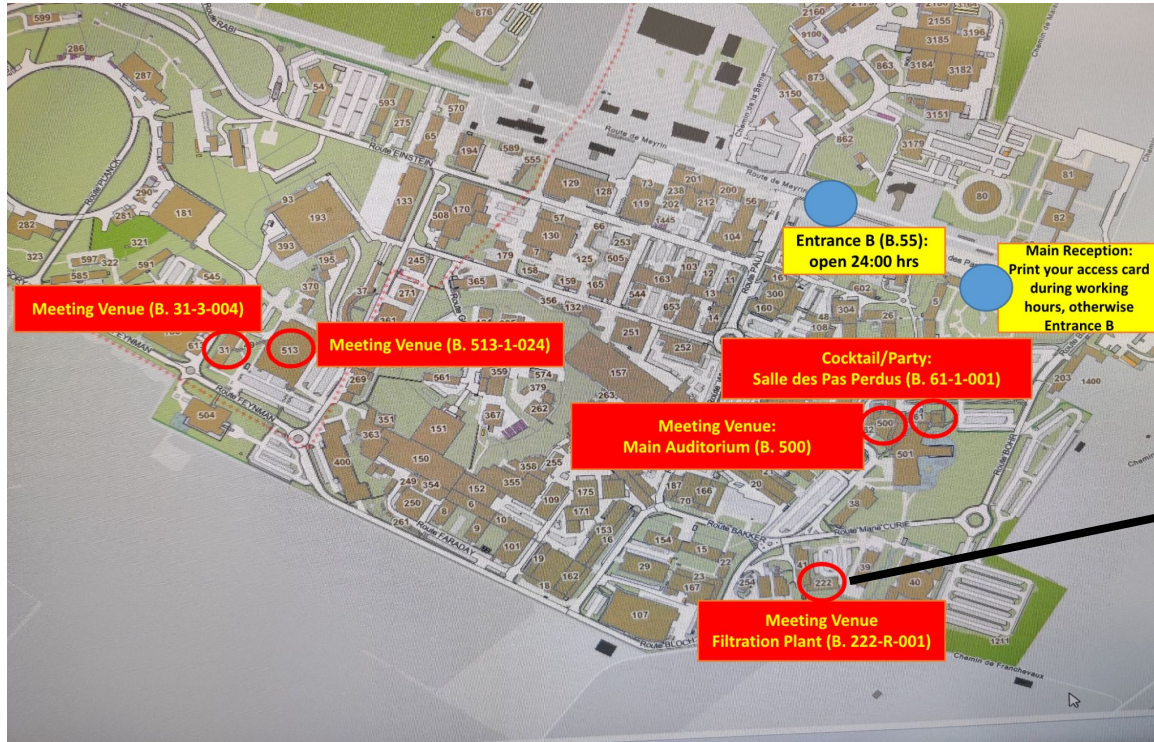

Tue: Main auditorium (500/1-001) and 31/3-004

WORKSHOP OVERVIEW

Wed: 513/1-024

Thu: 222/R-001

Party later!

Fri: 222/R-001

WORKSHOP OVERVIEW

GETTING AROUND CERN

You can use CERN Maps (<https://maps.cern.ch>, or download the MapCERN iOS/Android app) to find your way around campus.

MOVING AROUND THE AREA

- Main way into Geneva is **Tram 18 -> Palettes** (Cornavin station, Plainpalais...).
- Main way into St Genis/France is **Bus 68 -> Saint-Genis/Thoiry Centre Commercial**.
- Both leaving from the Esplanade des Particules (in front of the CERN Globe).