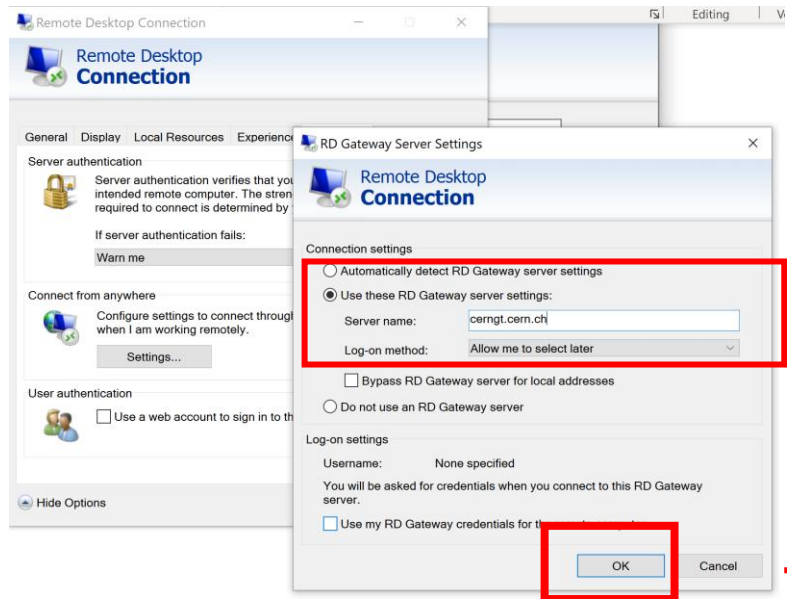

PC Name	Group #
PCCAG4136	1
PCCAG4137	2
PCCAG4147	3
PCCAG4138	4
PCCAZ4099	5
PCCAZ4119	6
PCCAZ4096	7
PCCAZ4054	8
PCCAZ4132	9
PCCAZ4044	10

1. user: *cern\casmme24*;
2. password *DES24\_JUN*.