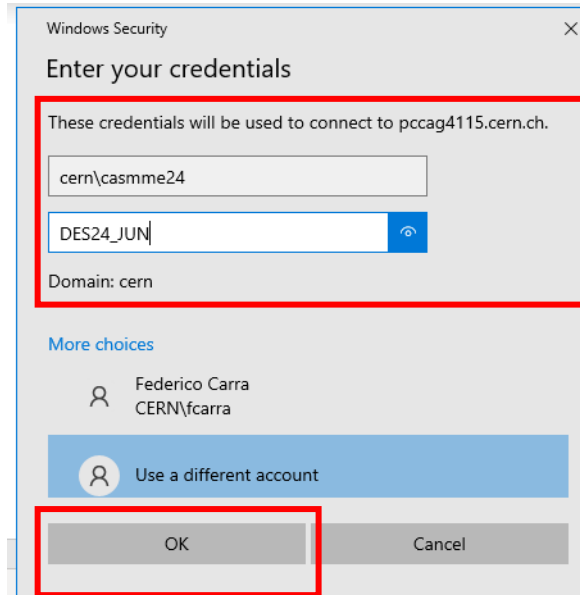

PC Name	Group #
PCCAG4136	1
PCCAG4137	2
PCCAG4147	3
PCCAG4138	4
PCCAZ4099	5
PCCAZ4119	6
PCCAZ4096	7
PCCAZ4054	8
PCCAZ4132	9
PCCAZ4044	10

1. user: *cern\casmme24*;
2. password *DES24\_JUN*.