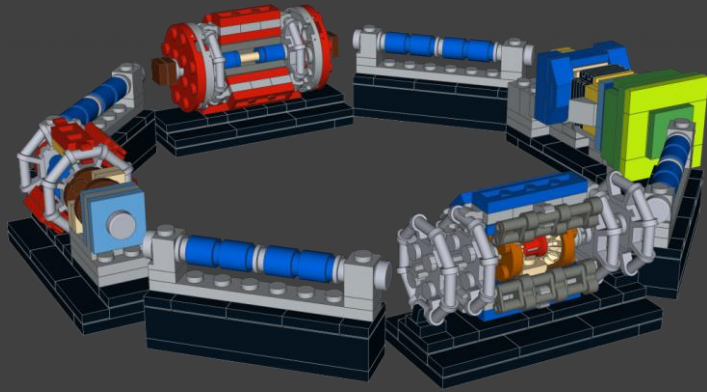

[CMS](#)

[LHCb](#)

[LHC dipole](#)

[all four experiments](#)

[full set](#)

[control room](#)

<https://build-your-own-particle-detector.org/models/lhc-micro-models/lhc-micro-models-parts-lists/>

CMS

The closing of the CMS experiment

Engineering • CERN

The Power of Air

- 1 ballon and 1 hovercraft per person (no exchanges)
- Try out your hovercraft on different surfaces
- Compare with your neighbours
- Work together in teams of 2 to move your detectors

A balloon hovercraft & the CMS detector?!

Education • CERN

DIY Balloon Hovercraft

- A smooth surface
- A CD or DVD
- Super glue
- A sports bottle cap
- A cardboard tube
- A balloon

<https://solvay-education-programme.web.cern.ch/balloon-hovercraft-cms-particle-detector>

**A balloon hovercraft
& the CMS detector?**

Science Gateway workshop
Julia WOITHE
09/07/2024

Thanks for exploring with us!