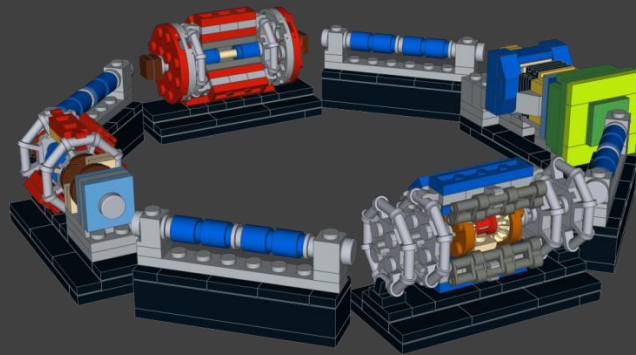

Science Gateway workshop

Julia WOITHE

12/08/2024

**LEGO Detectors &
The Power of Air**

Build your own particle detector

Idea, models and Images by Nathan Readloff
More information & files: <https://build-your-own-particle-detector.org>

CMS

ATLAS

Time for a quiz! Which detector system is doing what?

BUILD YOUR OWN PARTICLE DETECTOR
A PARTICLE PHYSICS OUTREACH PROGRAMME

[News](#)

[Future events](#)

[Past events](#)

[Models](#)

[CMS](#)

[LHCb](#)

[LHC dipole](#)

[all four experiments](#)

[full set](#)

[control room](#)

<https://build-your-own-particle-detector.org/models/lhc-micro-models/lhc-micro-models-parts-lists/>

CMS

A balloon hovercraft & the CMS detector?!

Education • CERN

DIY Balloon Hovercraft

- A smooth surface
- A CD or DVD
- Super glue
- A sports bottle cap
- A cardboard tube
- A balloon

<https://solvay-education-programme.web.cern.ch/balloon-hovercraft-cms-particle-detector>