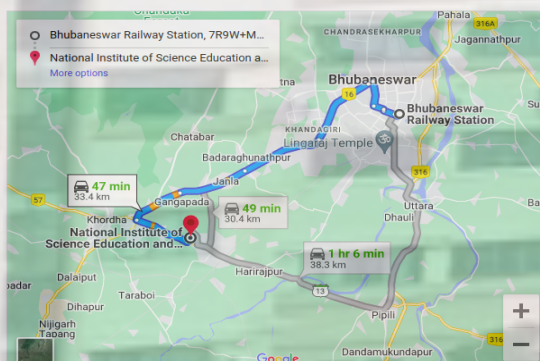

Bhubaneswar Railway Station: