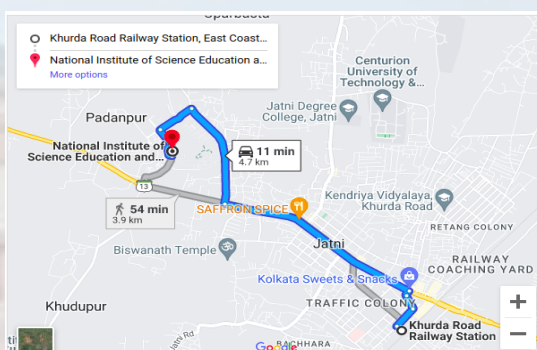

Navigating to NISER Bhubaneswar

NISER Bhubaneswar is situated in Jatni, approximately 30 km away from both Bhubaneswar City and the Bhubaneswar Railway Station (BBS).

TRAIN: For those traveling by train, the nearest railway station is **Khurda Road Junction (KUR)**, which is about 4 km from NISER. From either the **Bhubaneswar Railway Station** or Khurda Road Junction, individuals can utilize auto-rickshaws or state-run road transportation buses headed towards Khurda to reach NISER. The estimated fare for this journey ranges from ₹150 to ₹200. However, it is advised to use the Khurda Road Junction (KUR) railway station due to its proximity to the campus.

AIR: In the case of air travel, the nearest airport is **Biju Patnaik International Airport (BBI)**, located approximately 28 km from NISER. Individuals can opt for Ola/Uber services or pre-paid taxi services from the airport to reach NISER, with the approximate fare ranging from ₹800 to ₹1,200.

Click on the G-MAP to see direction khurda road Railway Station: