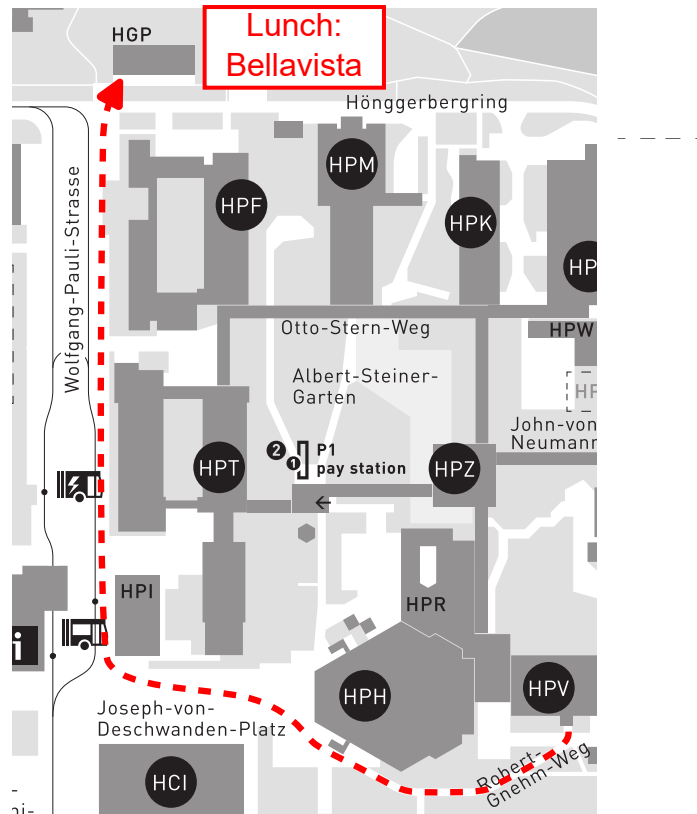

Directions to the restaurant Bellavista

Hönggerbergring 47, 8093 Zurich
Building HGP

Lunch breaks will be in the restaurant Bellavista at the north end of the campus.

Exit the HPV building and take the small path around the large lecture hall building:

Walk across the square and turn right at the road:

Follow the road until you reach the restaurant Bellavista: