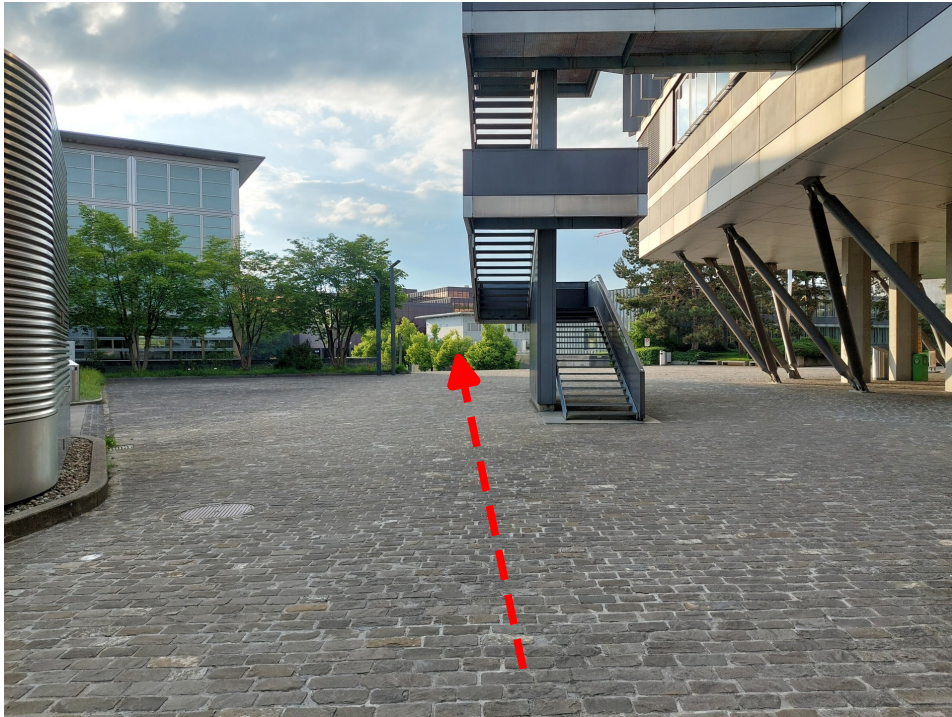

Directions to the restaurant Bellavista

Hönggerbergring 47, 8093 Zurich
Building HGP

Lunch breaks will be in the restaurant Bellavista at the north end of the campus.

Exit the HPV building and take the small path around the large lecture hall building:

Walk across the square and turn right at the road:

Follow the road until you reach the restaurant Bellavista: