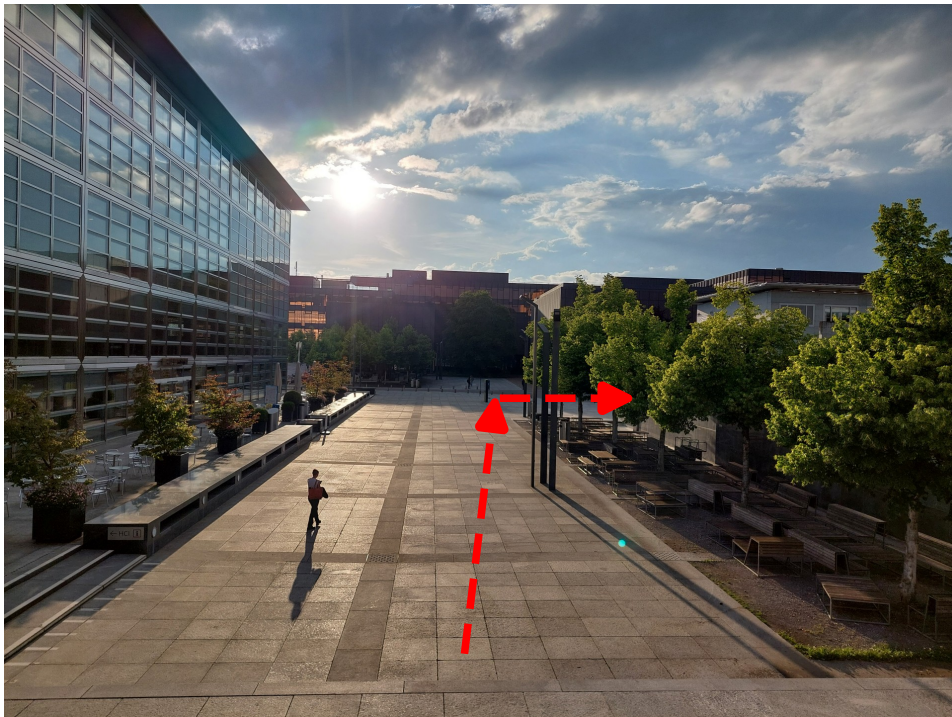

Directions to the restaurant Bellavista

Hönggerbergring 47, 8093 Zurich
Building HGP

Lunch breaks will be in the restaurant Bellavista at the north end of the campus.

Exit the HPV building and take the small path around the large lecture hall building:

Walk across the square and turn right at the road:

Follow the road until you reach the restaurant Bellavista: