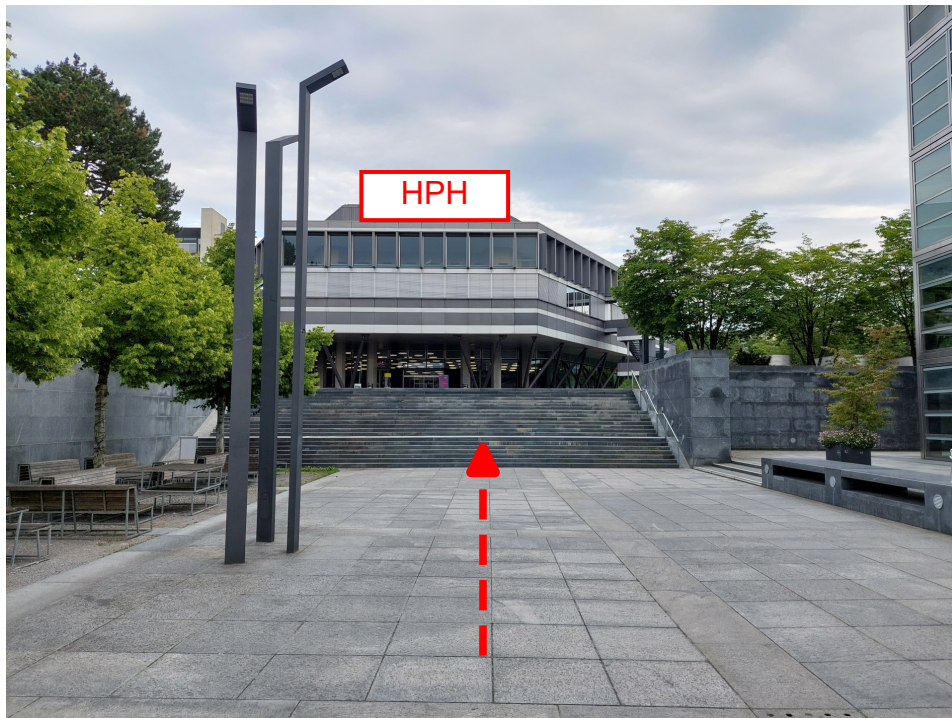

# Directions to the PSAS'2024 venue

Robert-Gnehm-Weg 15, 8093 Zurich  
Building HPV, Room G4

The campus is best reached using public transport (bus lines 37, 69, and 80) or the eLink shuttle bus (bus stop "ETH Hönggerberg").

From the bus stop, walk towards the square between the HPI and HCI buildings (see plan above):

Walk across the square and up the stairs towards the large lecture hall building HPH:

Take the small path to the right of the lecture hall building:

Enter the HPV building at the end of the path:

After entering the building, take the stairs to the left. The lecture hall G4 is at the top of the stairs: