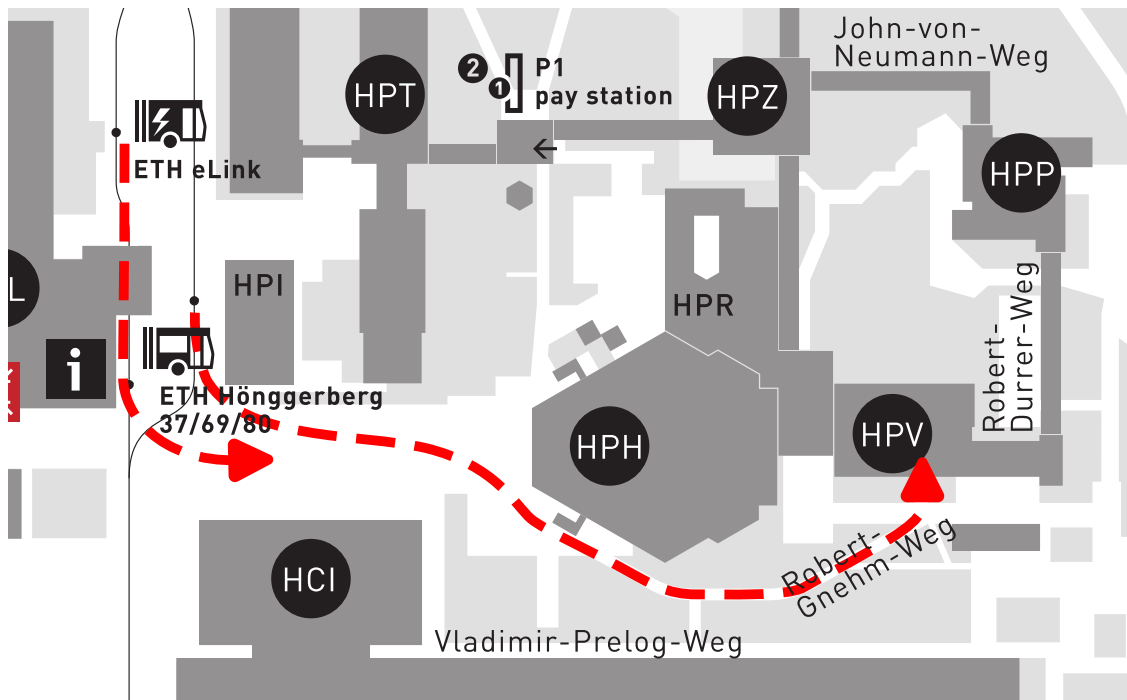

# Directions to the PSAS'2024 venue

Robert-Gnehm-Weg 15, 8093 Zurich  
Building HPV, Room G4

The campus is best reached using public transport (bus lines 37, 69, and 80) or the eLink shuttle bus (bus stop "ETH Hönggerberg").

From the bus stop, walk towards the square between the HPI and HCI buildings (see plan above):

Walk across the square and up the stairs towards the large lecture hall building HPH:

Take the small path to the right of the lecture hall building:

Enter the HPV building at the end of the path:

After entering the building, take the stairs to the left. The lecture hall G4 is at the top of the stairs: