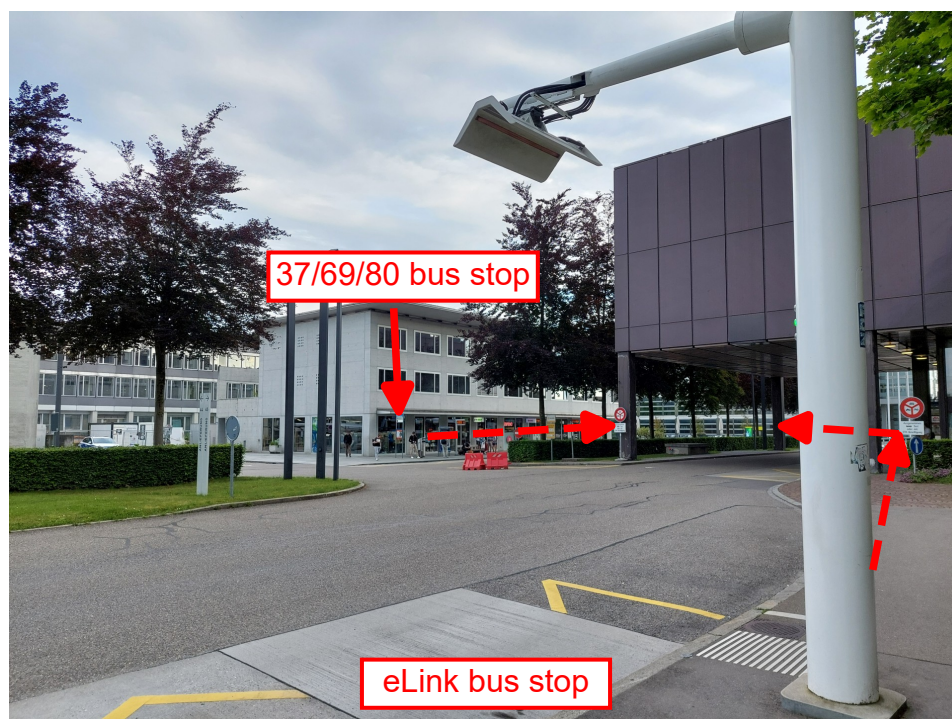

# Directions to the PSAS'2024 venue

Robert-Gnehm-Weg 15, 8093 Zurich  
Building HPV, Room G4

The campus is best reached using public transport (bus lines 37, 69, and 80) or the eLink shuttle bus (bus stop "ETH Hönggerberg").

From the bus stop, walk towards the square between the HPI and HCI buildings (see plan above):

Walk across the square and up the stairs towards the large lecture hall building HPH:

Take the small path to the right of the lecture hall building:

Enter the HPV building at the end of the path:

After entering the building, take the stairs to the left. The lecture hall G4 is at the top of the stairs: