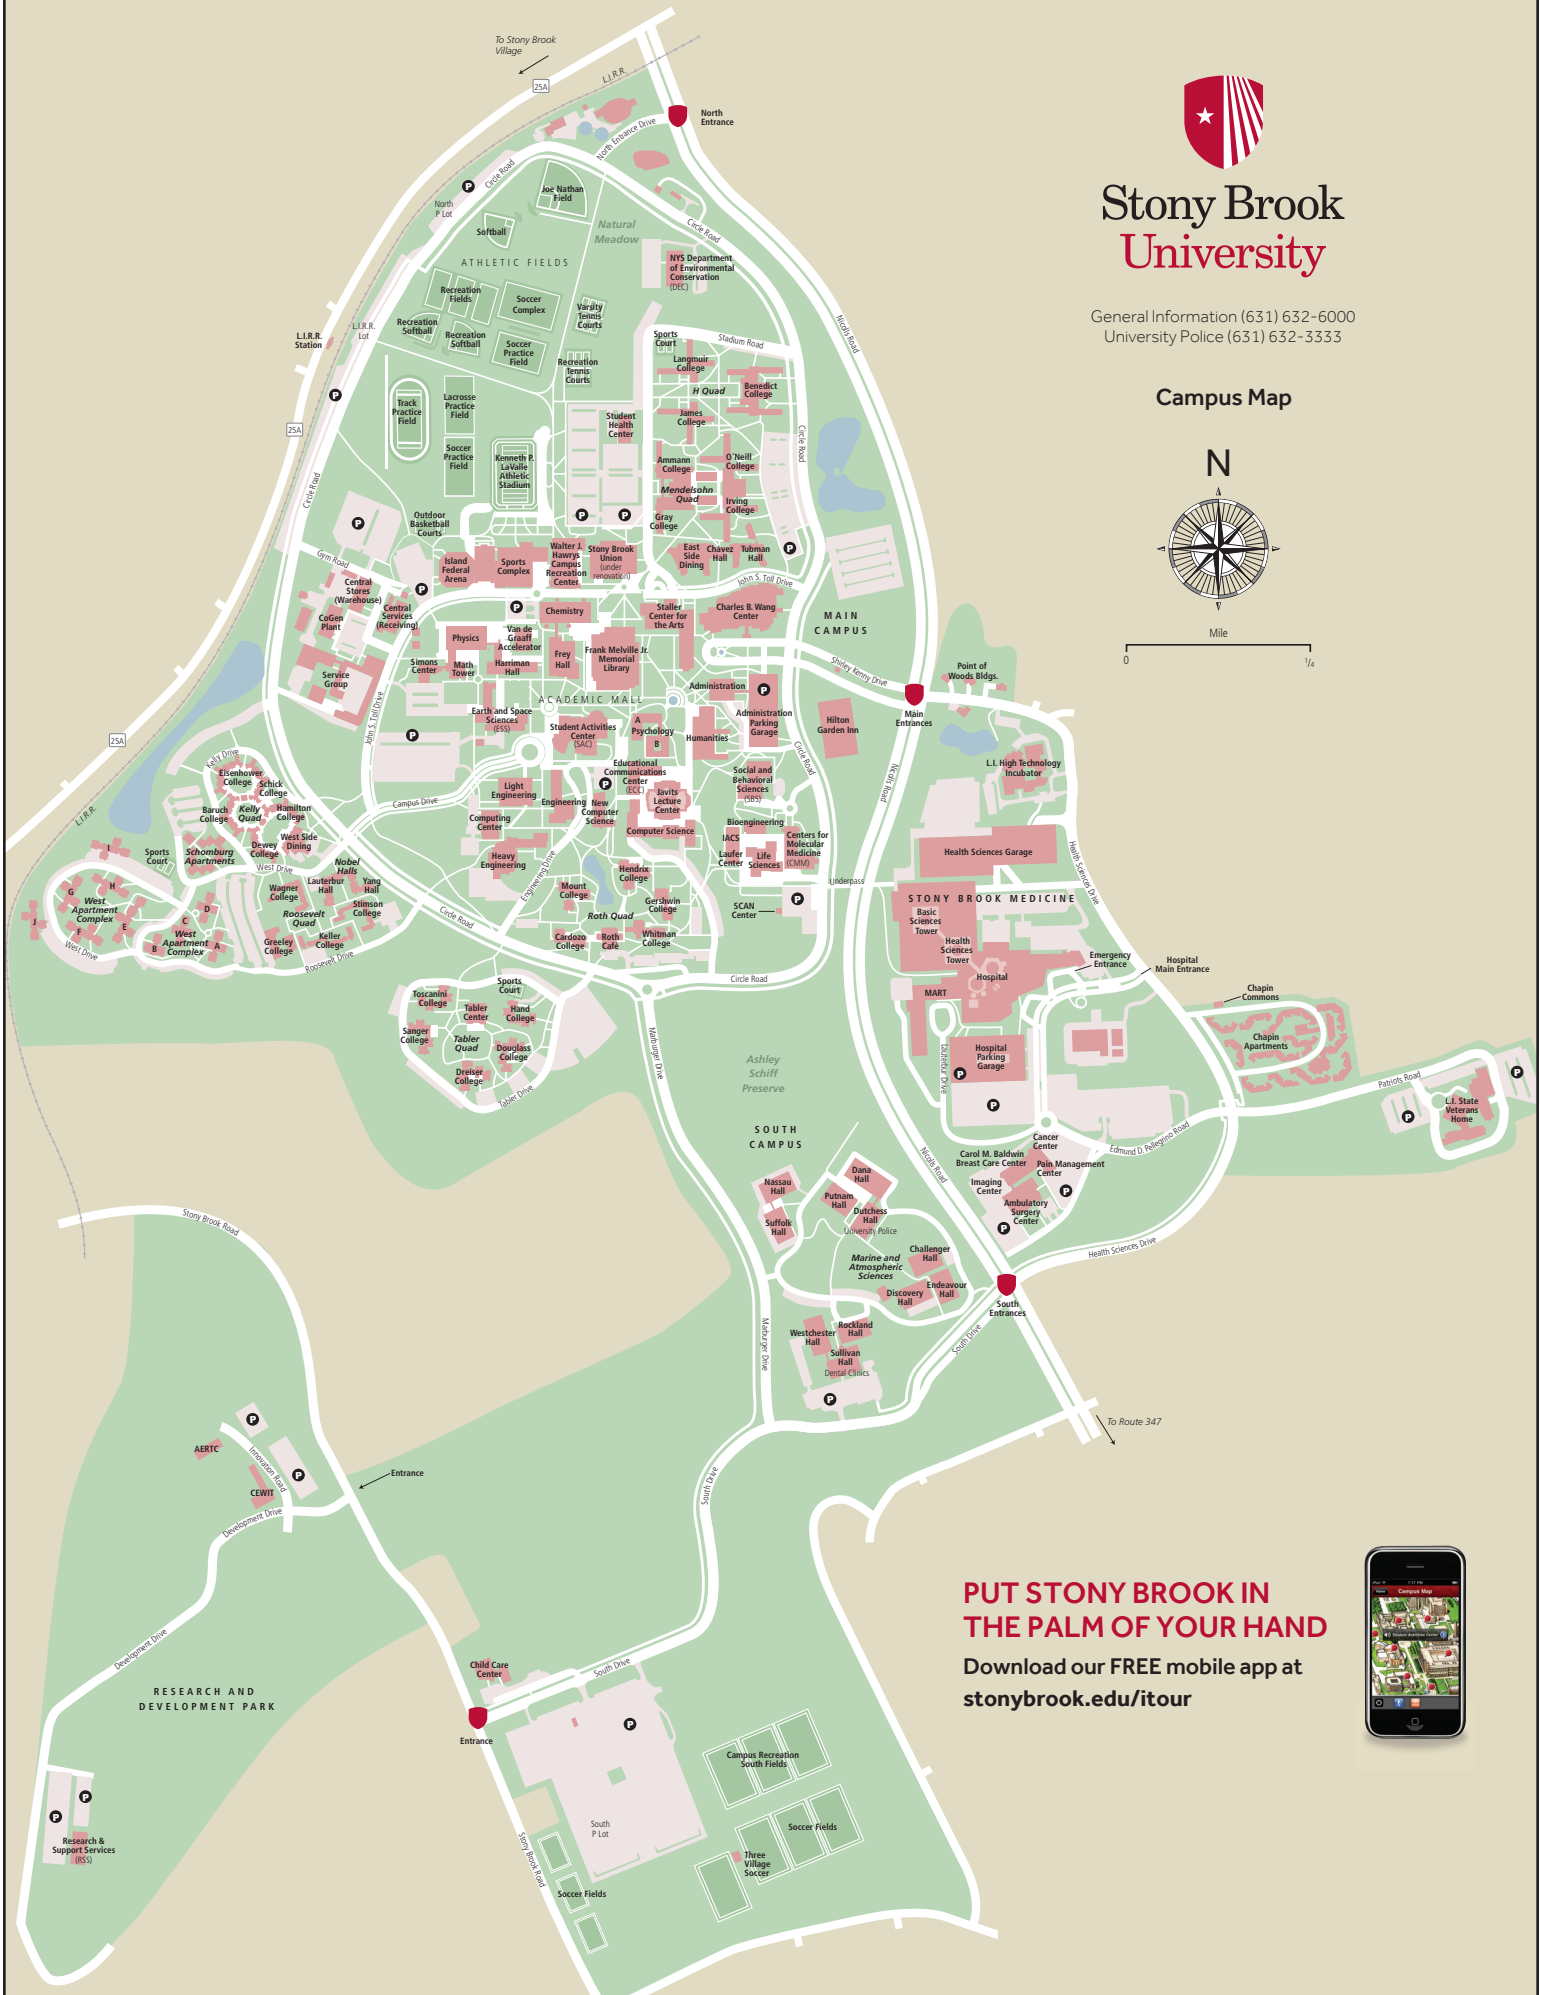

Stony Brook University

General Information (631) 632-6000
University Police (631) 632-3333

Campus Map

PUT STONY BROOK IN THE PALM OF YOUR HAND

Download our FREE mobile app at stonybrook.edu/itour