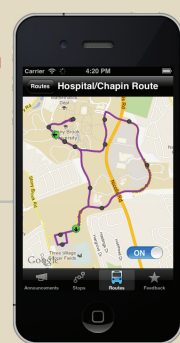

SBU Transit Map - Service Level A

SHUTTLE MAP

stonybrook.edu/shuttle

August 2023

For Off Campus Transportation Use Suffolk Transit Connection
 Saturdays: Students use SBU ID card on Suffolk Transit S60, S69 & 3D
 Sundays: Students use SBU ID card on Suffolk Transit 3D

SBU TRANSIT LIVE GPS TRACKING with DOUBLEMAP

FOR LIVE TRANSIT INFORMATION, VISIT US ONLINE:
stonybrookuniversity.doublemap.com/map/
 OR DOWNLOAD THE "DOUBLEMAP BUS TRACKER" APP

H	Hospital/Chapin Route
First Shuttle: 07:00AM from SAC Last Shuttle: 11:30PM from SAC	
Starting	SAC Roosevelt West Tabler Steps West Roth/Tabler West South Campus West Child Care Lot 40 Chapin Point of Woods Administration Life Sciences West Roth/Tabler East Tabler Steps East Roosevelt East Greeley West E, G, C Nobel
Ending	SAC

O	Outer Loop
First Shuttle: 07:00AM from SAC Last Shuttle: 11:30PM from SAC	
Starting	SAC Kelly Gym Road East Lot 5B LIRR Benedict H Quad M&H Administration Life Sciences West Roth/Tabler East Tabler Steps East Roosevelt East Greeley West E, G, C Nobel
Ending	SAC

Route	First Departure-From	Last Departure-From
For Mondays-Fridays:		
Express East (EE)	06:00AM Lot 40	10:50PM Lot 40
Express West (EW)	07:00AM Lot 40	10:50PM Eng Dr.
Hospital/Chapin Route (H)	07:00AM SAC	11:30PM SAC
Outer Loop (O)	07:00AM SAC	11:30PM SAC
Inner Loop (I)	07:00AM SAC	10:00PM SAC
Railroad Route (R)	07:30AM SAC	08:00PM LIRR
R&D Park Shuttle (R&D)	08:00AM SAC	07:00PM SAC