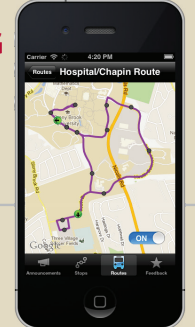

SERVICE LEVEL D

Route	First Departure-From	Last Departure-From
For Mondays-Fridays:		
Express East (EE)	06:00AM Lot 40	10:50PM Lot 40
Hospital/Chapin (H)	07:00AM SAC	10:30PM SAC
Outer Loop (O)	07:00AM SAC	10:30PM SAC
Railroad Route (R)	07:30AM SAC	11:45AM LIRR
R&D Park Shuttle (R&D)	08:00AM SAC	07:00PM SAC
For Saturdays:		
Hospital/Chapin (H)	08:00AM SAC	05:00PM SAC
Outer Loop (O)	08:00AM SAC	05:00PM SAC
Port Jefferson Village	10:45AM SAC	05:30PM SAC
For Sundays:		
Hospital/Chapin (H)	08:00AM SAC	05:00PM SAC
Outer Loop (O)	08:00AM SAC	05:00PM SAC
Shopping Route (SP)	10:30AM Chapin	05:00PM SAC

Shopping Route (SP) combines both SP EAST and SP WEST routes into one shopping shuttle offered every 90 minutes.

SBU Transit Map - Service Level B, C & D

For Off Campus Transportation Use Suffolk Transit Connection
 Saturdays: Students use SBU ID card on Suffolk Transit S60, S69 & 3D
 Sundays: Students use SBU ID card on Suffolk Transit 3D

SBU TRANSIT LIVE GPS TRACKING with DOUBLEMAP

FOR LIVE TRANSIT INFORMATION, VISIT US ONLINE:
stonybrookuniversity.doublemap.com/map/
 OR DOWNLOAD THE "DOUBLEMAP BUS TRACKER" APP

H Hospital/Chapin Route
 Service Level B, C & D: see 'Service Levels' schedule

Starting	SAC
	Roosevelt West
	Tabler Steps West
	Roth/Tabler West
	South Campus West
	Child Care
	Lot 40
	Chapin
	Point of Woods
	Administration
	Life Sciences West
	Roth/Tabler East
	Tabler Steps East
	Roosevelt East
	Circle Road
Ending	SAC