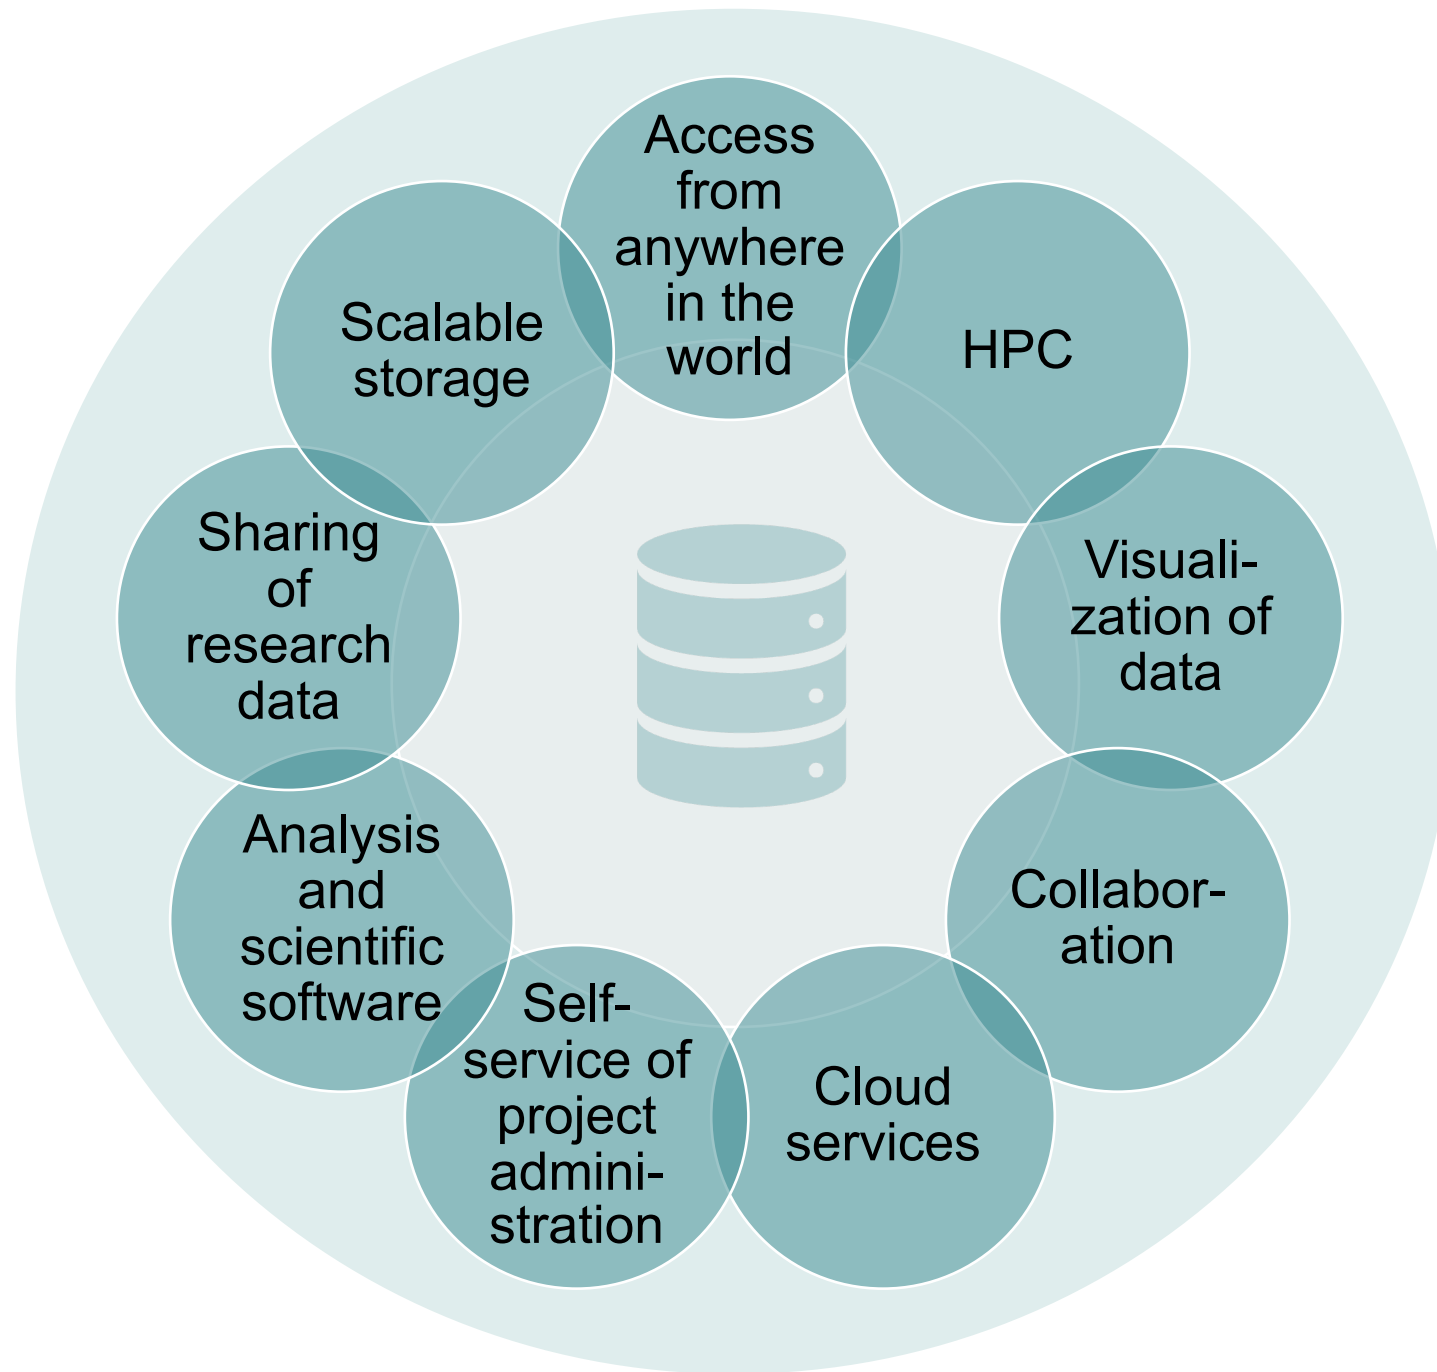

# Guidelines and requirements

“Collaborate securely with researchers, on one single platform, across borders.”

- University of Oslo develops, owns and operates the platform
- Data-centric model (all services can, if permitted, access all data)
- Secure access (MFA 😊)
- Scalable storage and compute

# Self service project administration

ec76: Utilsiktet mashup

Anne Schad Bergsaker 