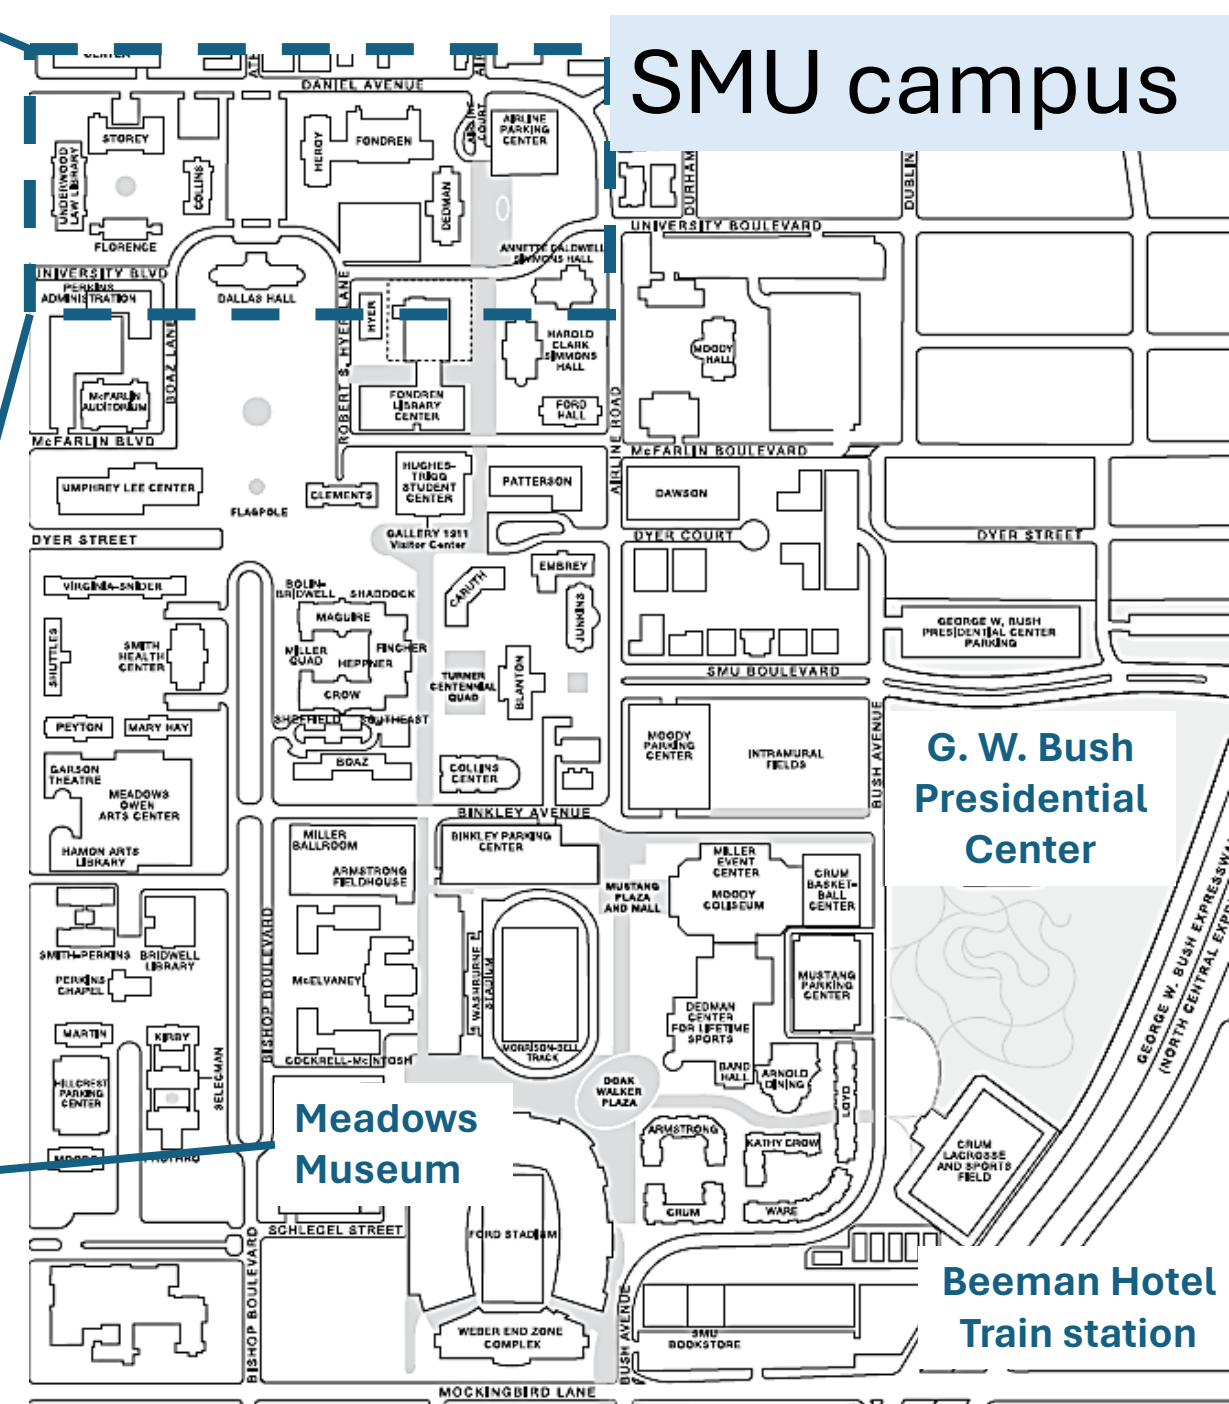

SMU campus

Talks in Fondren 123

Dinner (Tue)
Storey 100

Reception
Heroy 153

LoopFest venue

One of the largest
collections of Spanish art
outside of Spain

Meadows
Museum

G. W. Bush
Presidential
Center

Beaman Hotel
Train station