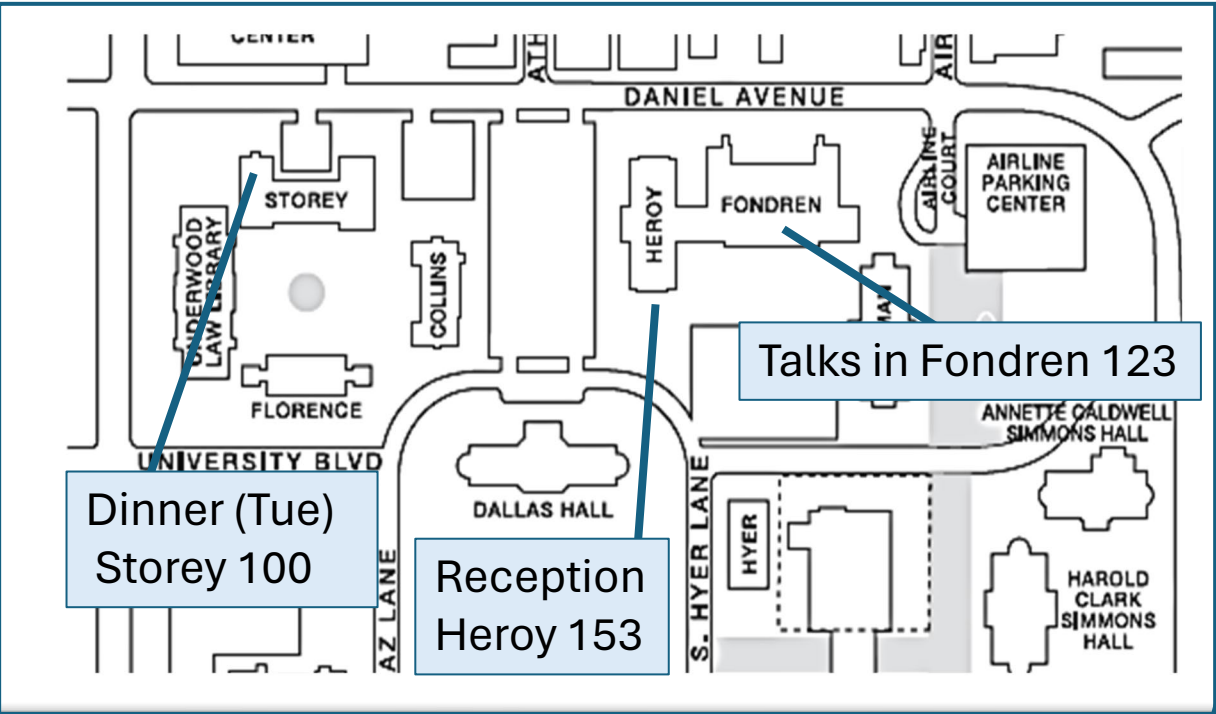

SMU campus

Talks in Fondren 123

Dinner (Tue)
Storey 100

Reception
Heroy 153

LoopFest venue

One of the largest
collections of Spanish art
outside of Spain

Meadows
Museum

G. W. Bush
Presidential
Center

Beaman Hotel
Train station