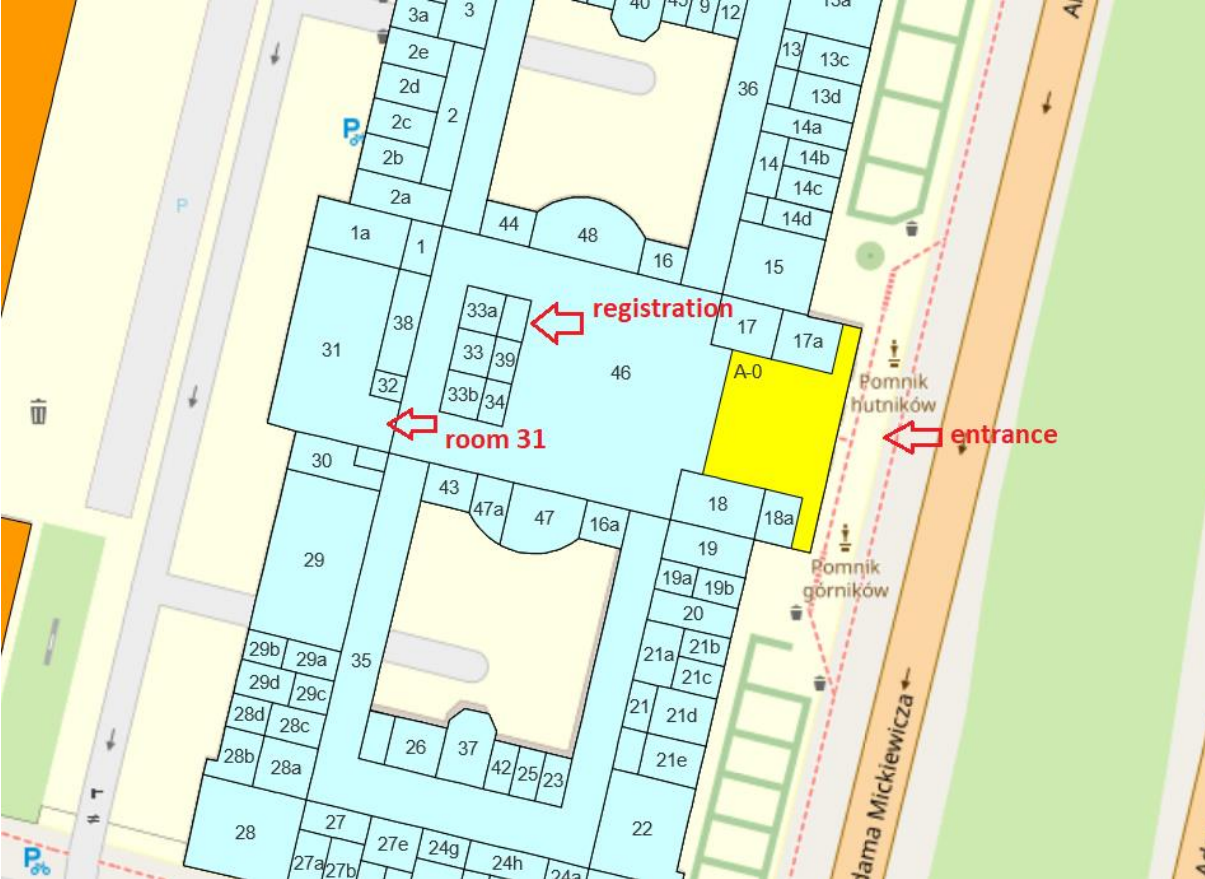

**PRE-CHEP Workshop**

Place of event: AGH Krakow University, Krakow, Mickiewiczza Av. 30, Room no 31.

The route from the main venue is here:

<https://www.google.com/maps/d/edit?mid=1lzudzN5SpFXrPZnD1y5GEpd18xuZY6s&usp=sharing>