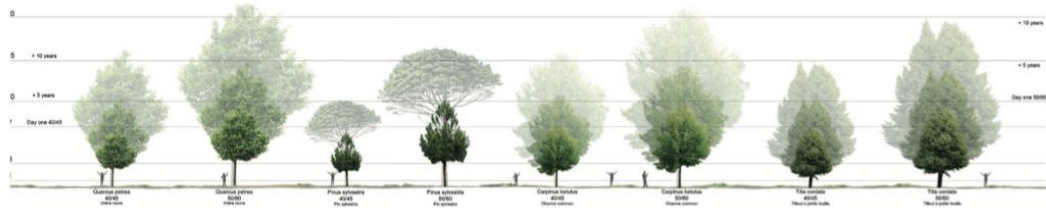

Inspiration

ATLAS
A LHC EXPERIMENT
<http://atlas.ch>

Run: 20113
Event: 3762200
Date: 2012-06-18
Time: 11:07:47 CEST

Some poetry...

"How to draw a tree" by Renzo Piano

- Always big
- Always tall
- Always beautiful
- Always proportional
- Always green
- Never with Revit

Populus Alba

Sorbus Aria

Populus Tremula

Prunus Avium

Quercus Cerris

Model Studies: preliminary versions (June - July 2018)

September 4th, 2018, 2 pm: presentation to CERN committee.

The auditorium is a cylinder with a viewing platform on top & flexible configurations.