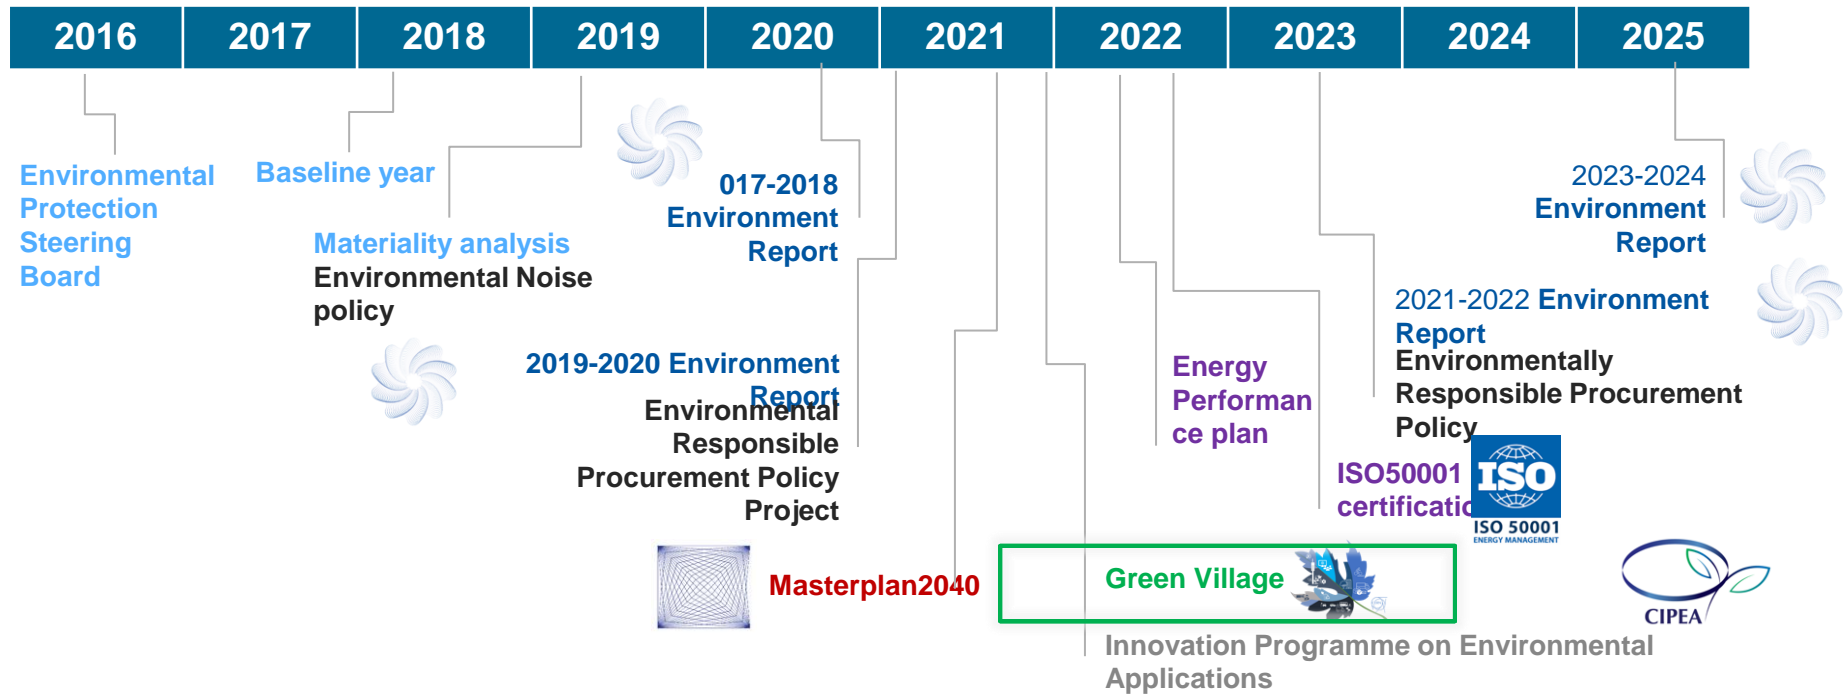

CERN SGW

Collaboration

Thank you for your attention

CERN's environmental track record

Green Village is a visionary initiative linking **CERN's Environmental roadmap** with **industrial solutions for sustainability** and the **talent of innovators**.