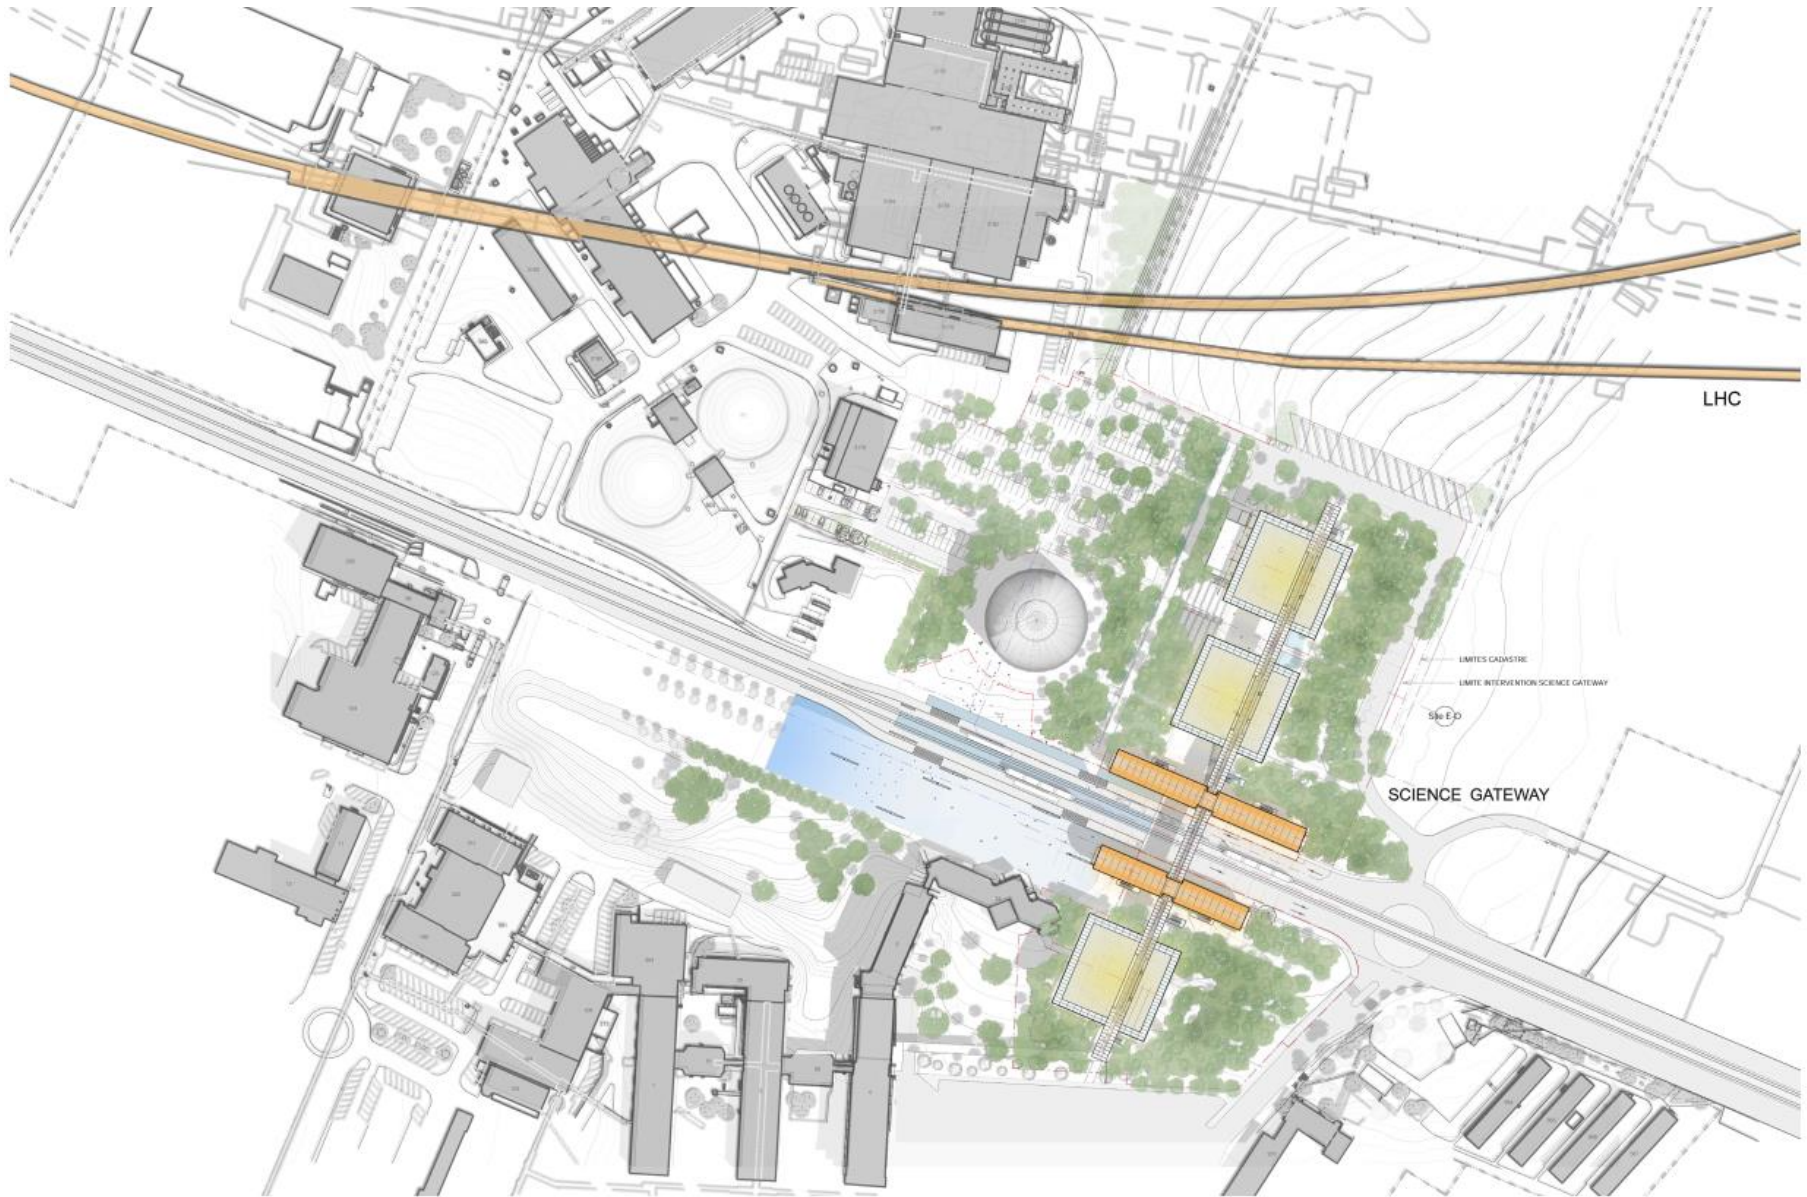

CERN SCIENCE GATEWAY

Project brief

CERN's visitor centre to promote science, technology, engineering and mathematics to a wide audience(300k visitors/y) of all ages.

The centre will offer multipurpose spaces on a floor area of 7'000 m²:

2018...

LHC

LIMITES CADASTRE
LIMITE INTERVENTION SCIENCE GATEWAY

Site E/D

SCIENCE GATEWAY

2023 !

A vision

- Promote STEM to contribute facing tomorrow's challenges
- Inspire the youngest generation (as of 6 years old)
- Science museum where fundamental research takes place
- Hands-on experience and meeting scientists & engineers
- Not just a building but a campus