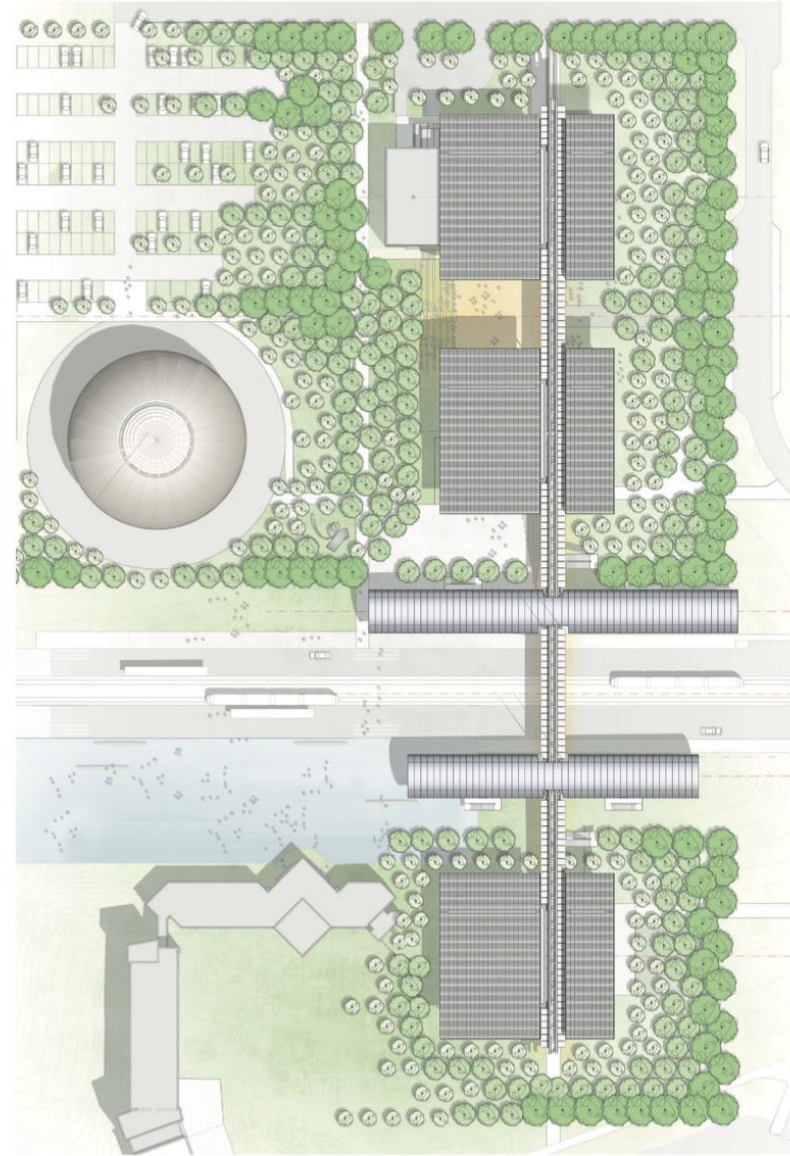

CERN SCIENCE GATEWAY

Project brief

CERN's visitor centre to promote science, technology, engineering and mathematics to a wide audience(300k visitors/y) of all ages.

The centre will offer multipurpose spaces on a floor area of 7'000 m²:

2018...

LHC

LIMITES CADASTRE
LIMITE INTERVENTION SCIENCE GATEWAY

Site E/D

SCIENCE GATEWAY

2023 !

A vision

- Promote STEM to contribute facing tomorrow's challenges
- Inspire the youngest generation (as of 6 years old)
- Science museum where fundamental research takes place
- Hands-on experience and meeting scientists & engineers
- Not just a building but a campus

Populus Alba

Sorbus Aria

Populus Tremula

Prunus Avium

Quercus Cerris

Model Studies: preliminary versions (June - July 2018)

September 4th, 2018, 2 pm: presentation to CERN committee.

The auditorium is a cylinder with a viewing platform on top & flexible configurations.