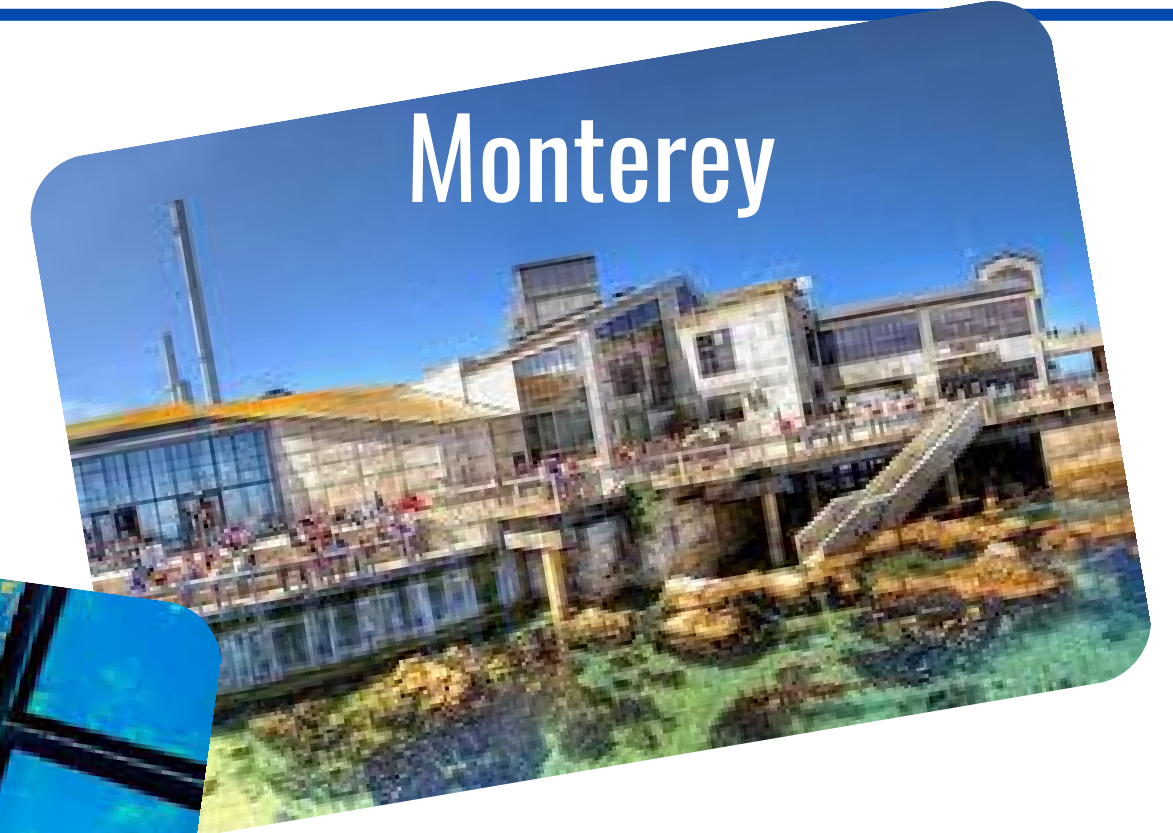

wildlife

UC SANTA CRUZ UC SANTA CRUZ UC SANTA CRUZ UC SANTA CRUZ UC SANTA CRUZ

UNIVERSITY OF CALIFORNIA
SANTA CRUZ

SUSY 2025

Campus Lodging

Scenic Accommodations

UNIVERSITY OF CALIFORNIA
SANTA CRUZ

SUSY 2025

Regional Attractions

SF to Monterey

UNIVERSITY OF CALIFORNIA
SANTA CRUZ

SUSY 2025

See you in **Santa Cruz!**

SUSY 2025
Santa Cruz, CA
Aug. 18-23

SUSY 2026

May 18-22 (preSUSY May 12-15)
University of Oklahoma, Norman OK