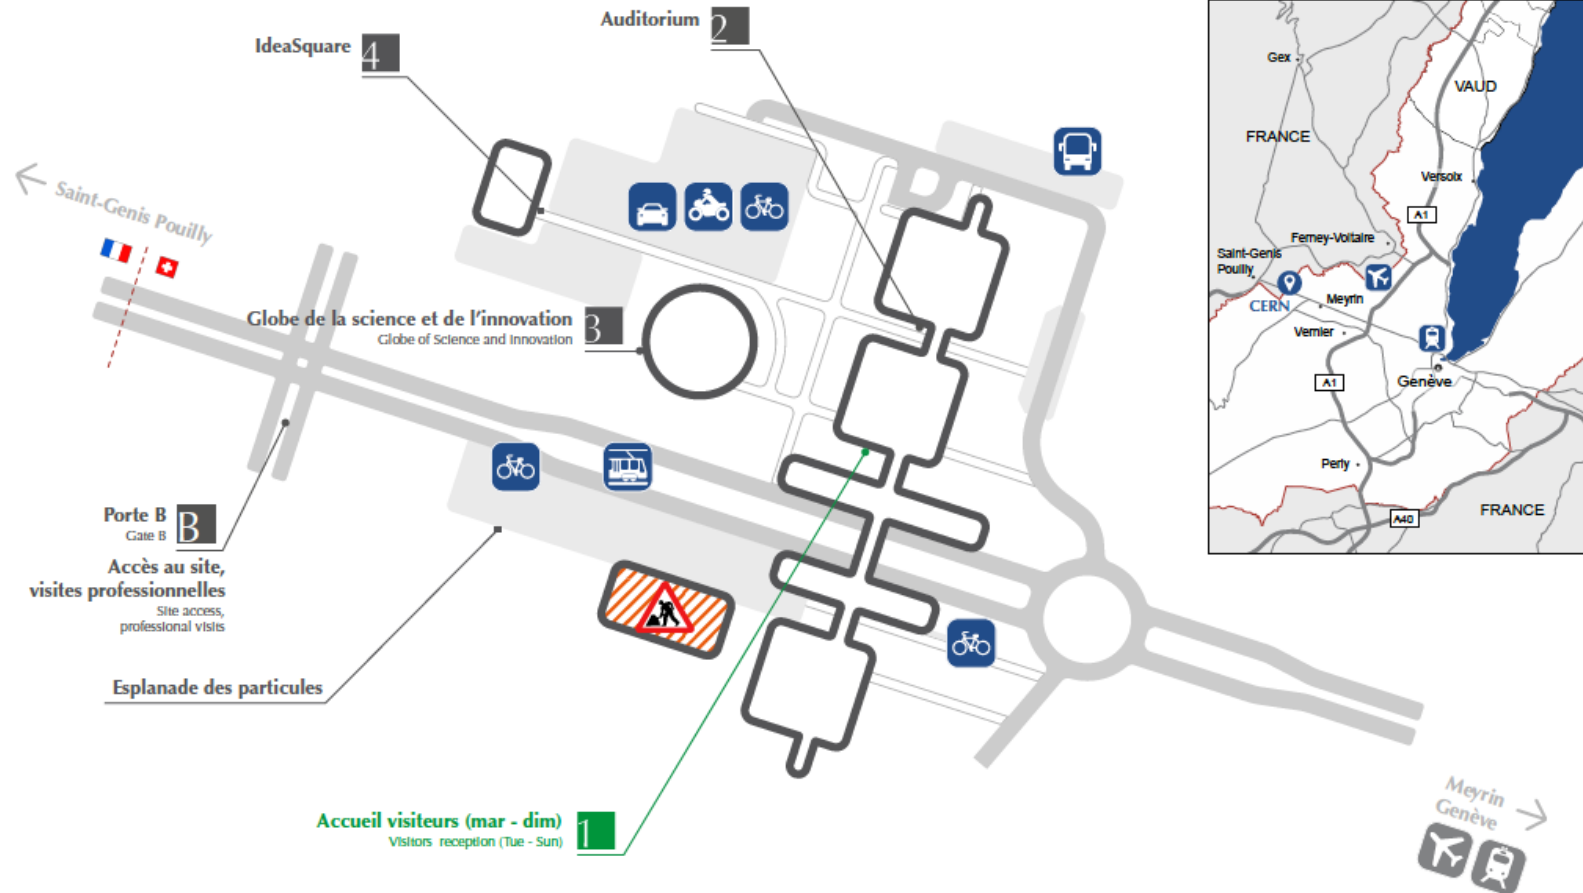

PAW'24 Day 3 timetable & maps

CERN, 03/20/2024

Timetable:

- Bus from Chateau will leave tomorrow at 8h, arrival at bldg 31.
- ATLAS: meeting point in front of Science Gateway at 14h00 to 15h00 (Sylvia).
- Bus for AMBER at 16h00 until 17h30 back to bldg 39, meeting point public parking of Science Gateway.
- Science Gateway is open at any time

Science Gateway

Apparatus for Meson and Baryon Experimental Research

Comment se rendre au CERN

How to get to CERN

Esplanade des particules
1217 Meyrin
(Suisse - Switzerland)

cern.reception@cern.ch
+41 (0)22 767 76 76
(Tuesday-Sunday)

Latitude 46.2331 N
Longitude 6.0556 E

Tram 18
Bus 68
tpg.ch

Parking payant
Paid car park

Parking bus
Bus park

Parking vélos
Bike parking

Parking motos
Motorbike parking

home.cern