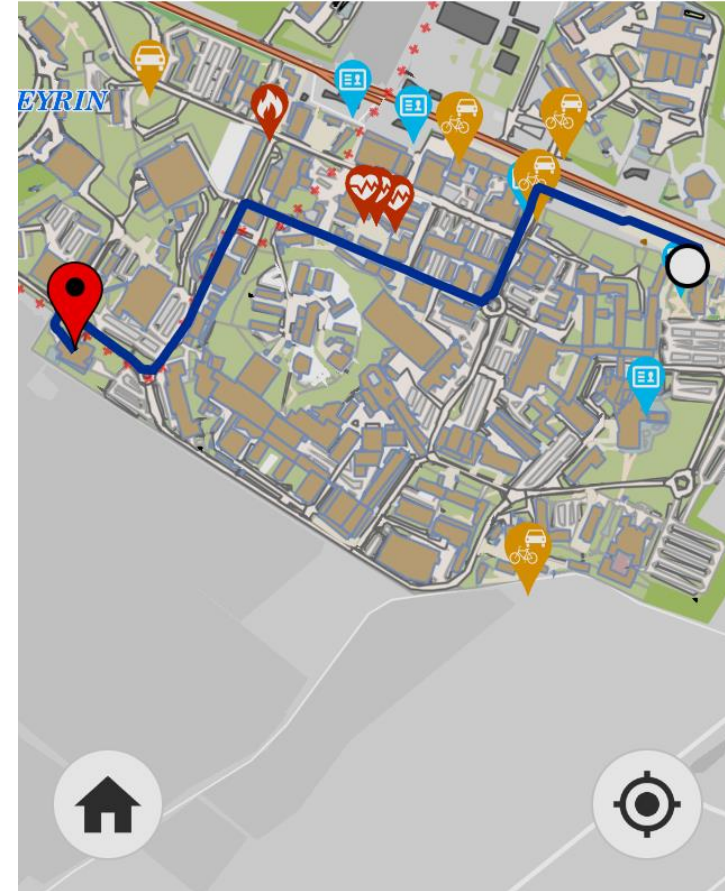

Contact

✉ edu@fizica.unibuc.ro

The Romanian High-School Students Internship Programme 2024 (HSSIP – RO) takes place at CERN (Geneva, Switzerland) from 2 to 15 June 2024.

This programme is a unique opportunity for high-school students from Romania, as a CERN Member State to be introduced to CERN, its technologies and physics, as well as to learn through workshops and by shadowing, observing, and interacting with a member of personnel.

MapCERN

... is freely available online (<https://maps.web.cern.ch>)

❖ Android:

<https://play.google.com/store/apps/details?id=ch.cern.mapcern&hl=en&gl=US>

❖ iOS:

<https://apps.apple.com/us/app/mapcern/id471256383?platform=iphone>

Safety on-site

There is a lot of **traffic** (trucks, buses, cars, bikes) at CERN and accidents happen regularly. Moreover, there are several **construction sites**.

Please be cautious and only walk on the dedicated pedestrian paths and crossings.