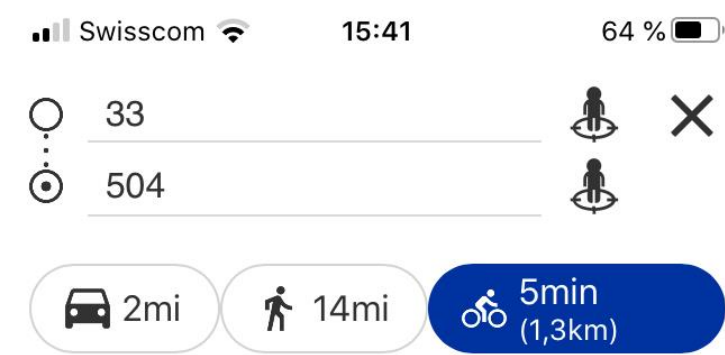

MapCERN

... is freely available online (<https://maps.web.cern.ch>)

❖ Android:

<https://play.google.com/store/apps/details?id=ch.cern.mapcern&hl=en&gl=US>

❖ iOS:

<https://apps.apple.com/us/app/mapcern/id471256383?platform=iphone>