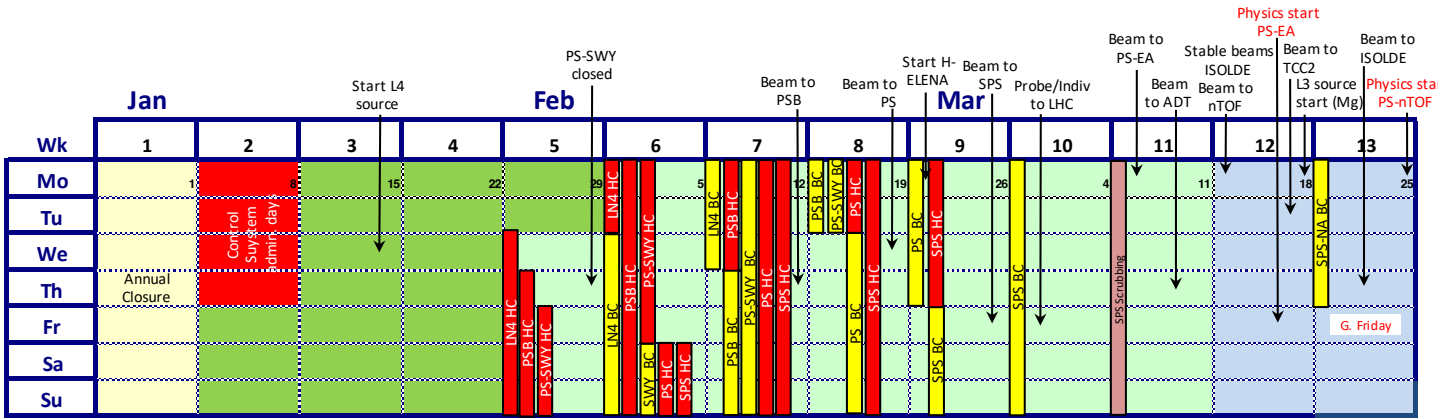

Injector Accelerator Schedule 2024

Version 1.0 was approved by the Research Board of 6 December 2023

- Proton & Antiproton physics
- Hardware commissioning / Sys. admin days
- Parallel SPS ions beam commissioning
- Pb ions physics
- Beam commissioning
- Dedicated SPS ions beam commissioning
- Parallel Injectors MD block (08:00 - 18:00)
- Scrubbing
- LHC MD block proton period
- Dedicated Injectors MD Block (08:00 - 18:00)
- AWAKE Run (08:00 - 24:00)
- LHC MD blocks ion period
- YETS & Injector chain Technical Stop
- HiRadMat Run & reserve (08:00 - 24:00)
- Special interventions/stops
- SPS ions Hardware commissioning
- SPS short cycle (6-7 bp) parallel MD (08:00-20:00)
- CERN Official Holidays
- Annual closure
- Linac 3 source refill