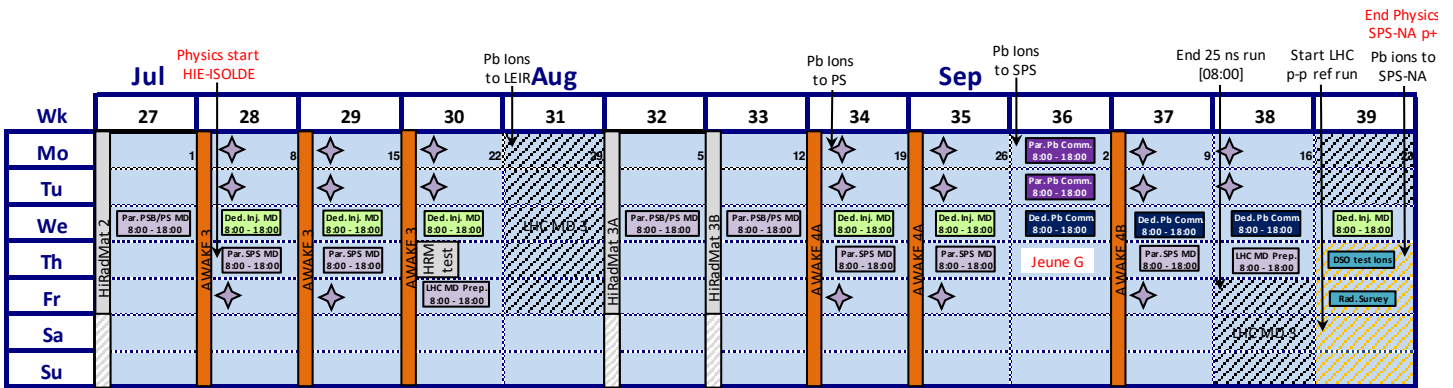

Injector Accelerator Schedule 2024

Version 1.0 was approved by the Research Board of 6 December 2023

- Proton & Antiproton physics
- Hardware commissioning / Sys. admin days
- Parallel SPS ions beam commissioning
- Pb ions physics
- Beam commissioning
- Dedicated SPS ions beam commissioning
- Parallel Injectors MD block (08:00 - 18:00)
- Scrubbing
- LHC MD block proton period
- Dedicated Injectors MD Block (08:00 - 18:00)
- AWAKE Run (08:00 - 24:00)
- LHC MD blocks ion period
- YETS & Injector chain Technical Stop
- HiRadMat Run & reserve (08:00 - 24:00)
- Special interventions/stops
- SPS ions Hardware commissioning
- SPS short cycle (6-7 bp) parallel MD (08:00-20:00)
- CERN Official Holidays
- Annual closure
- Linac 3 source refill