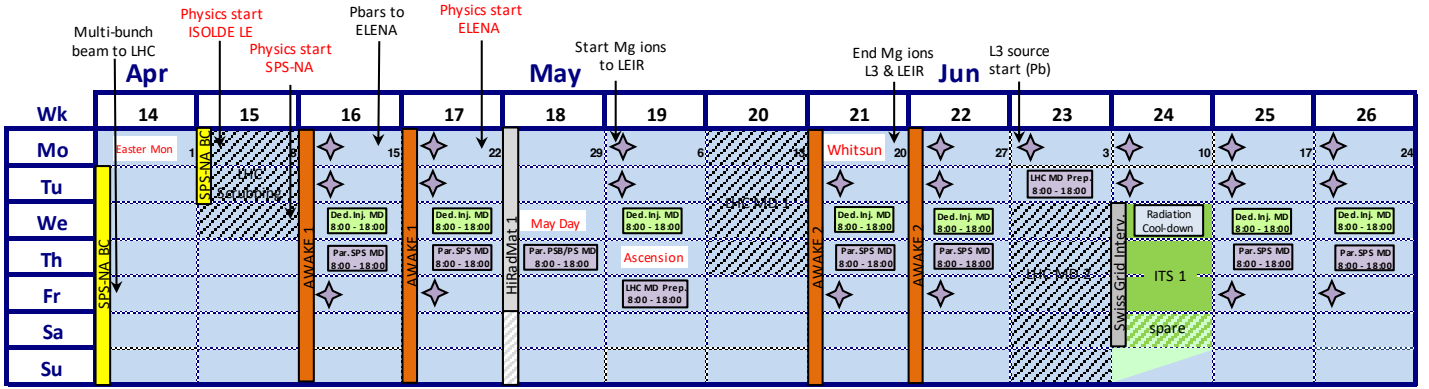

Injector Accelerator Schedule 2024

Version 1.0 was approved by the Research Board of 6 December 2023

- Proton & Antiproton physics
- Hardware commissioning / Sys. admin days
- Parallel SPS ions beam commissioning
- Pb ions physics
- Beam commissioning
- Dedicated SPS ions beam commissioning
- Parallel Injectors MD block (08:00 - 18:00)
- Scrubbing
- LHC MD block proton period
- Dedicated Injectors MD Block (08:00 - 18:00)
- AWAKE Run (08:00 - 24:00)
- LHC MD blocks ion period
- YETS & Injector chain Technical Stop
- HiRadMat Run & reserve (08:00 - 24:00)
- Special interventions/stops
- SPS ions Hardware commissioning
- SPS short cycle (6-7 bp) parallel MD (08:00-20:00)
- CERN Official Holidays
- Annual closure
- Linac 3 source refill