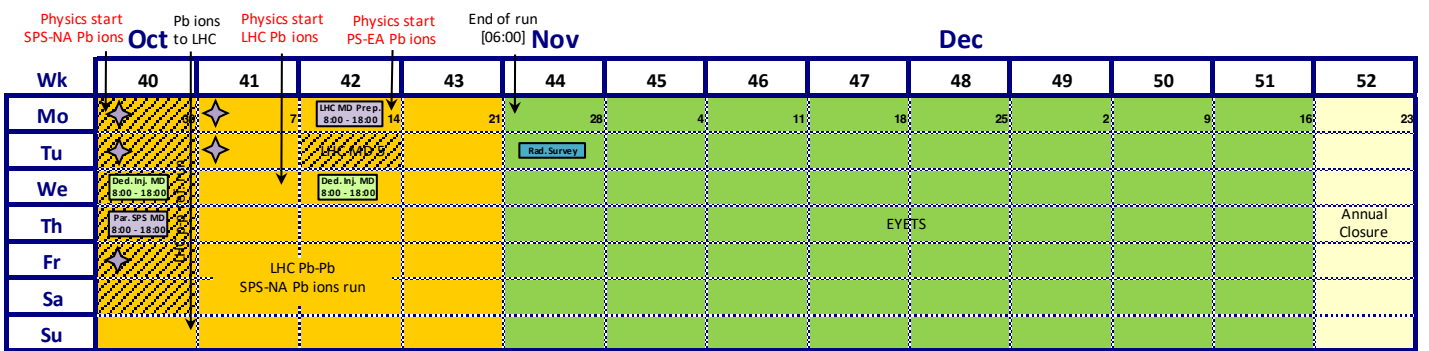

Injector Accelerator Schedule 2024

Version 1.0 was approved by the Research Board of 6 December 2023

- Proton & Antiproton physics
- Hardware commissioning / Sys. admin days
- Parallel SPS ions beam commissioning
- Pb ions physics
- Beam commissioning
- Dedicated SPS ions beam commissioning
- Parallel Injectors MD block (08:00 - 18:00)
- Scrubbing
- LHC MD block proton period
- Dedicated Injectors MD Block (08:00 - 18:00)
- AWAKE Run (08:00 - 24:00)
- LHC MD blocks ion period
- YETS & Injector chain Technical Stop
- HiRadMat Run & reserve (08:00 - 24:00)
- Special interventions/stops
- SPS ions Hardware commissioning
- SPS short cycle (6-7 bp) parallel MD (08:00-20:00)
- CERN Official Holidays
- Annual closure
- Linac 3 source refill