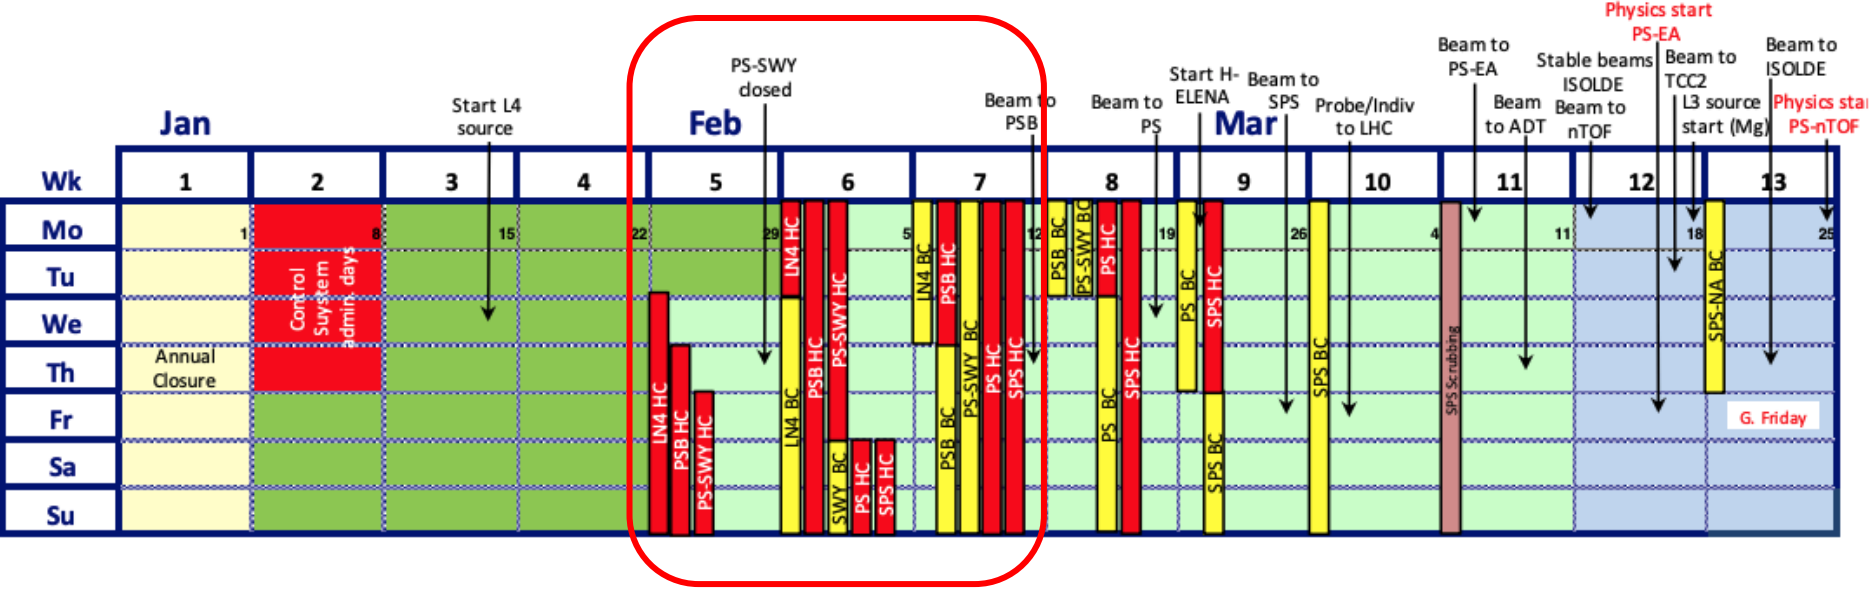

Short-term Injectors Schedule Outlook:

➤ Version 1.0 prepared by Rende (EDMS: [2872566](#))

Last week:

➤ **Hardware commissioning of Linac4, the PSB and the PS switchyard started.**

This week:

- Start of beam commissioning of Linac4.
- Continuation of the hardware commissioning in the PSB and the PS switchyard.
- Start of hardware commissioning of the PS.