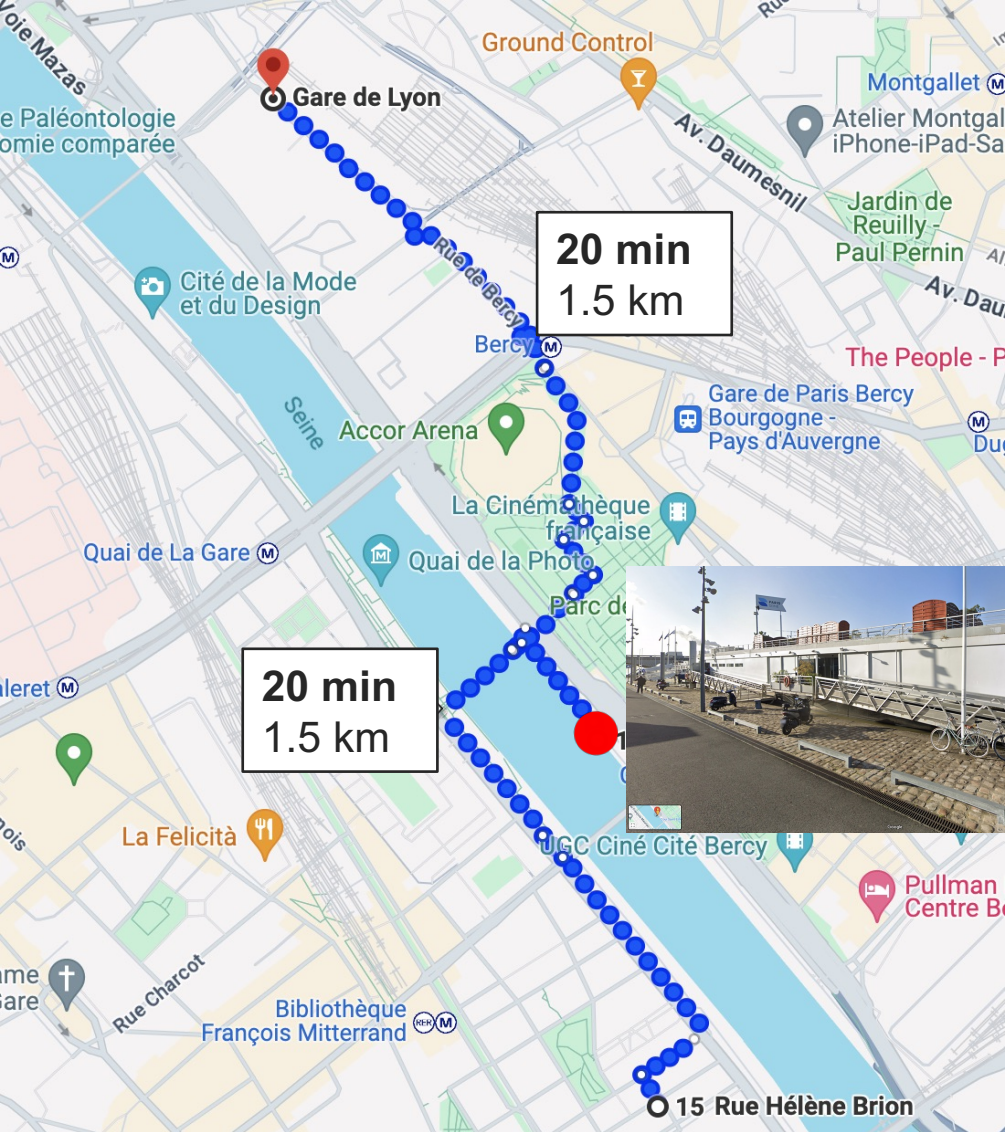

Physique  
des deux  
Infinis

SEAGATE

Ce travail bénéficie d'une aide de l'État au titre de France 2030 P2I - Graduate School Physique portant la référence ANR-11-IDEX-0003

# Amphi Buffon 15 rue Hélène Brion, 13<sup>e</sup>

**Lunches and coffee breaks in the lobby**

**location information  
on the back of your  
badge**

**Welcome reception from 5:30 p.m. in the lobby**

**The two closest metro lines 6 and 14  
will be closed every evening at 10 p.m.**

# Wednesday workshop dinner

**Saphir péniche  
Paris Seine  
1 port de Bercy, 12<sup>e</sup>**

**Boarding 19 p.m.  
Don't be late**

**The two closest metro lines 6 and 14  
will be closed every evening at 10 p.m.**