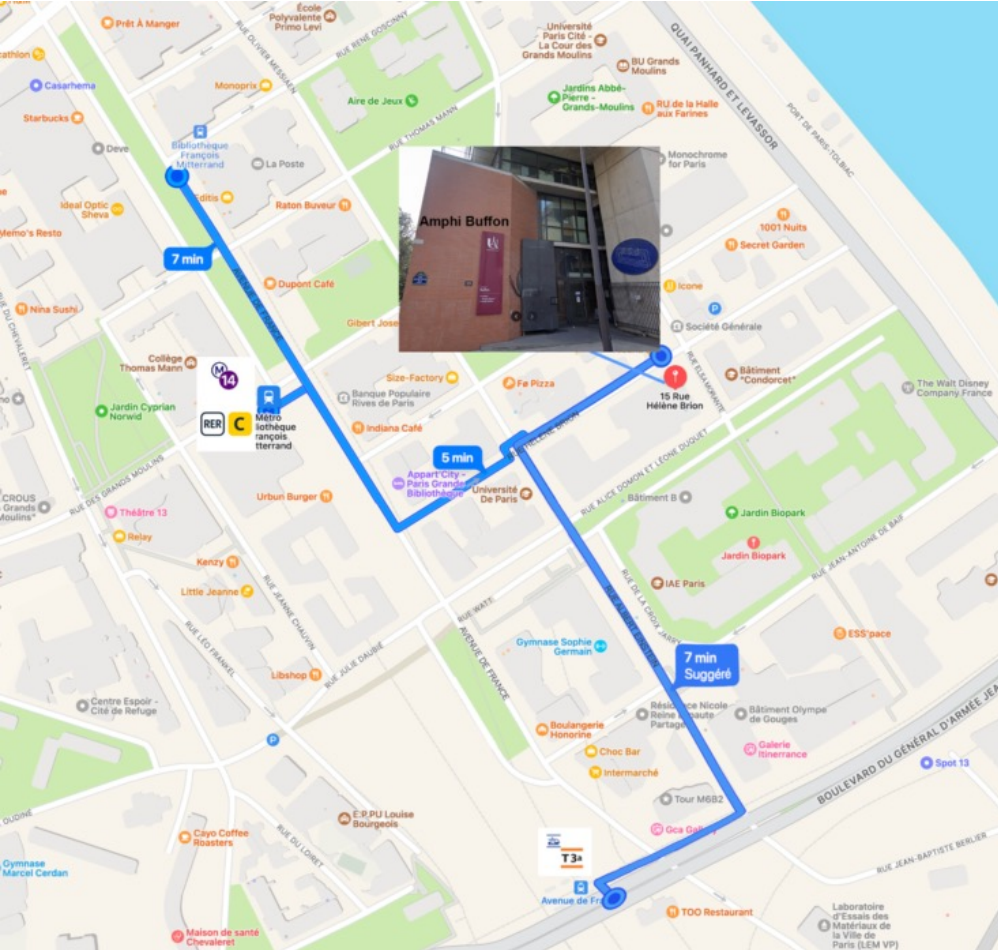

Physique  
des deux  
Infinis

SEAGATE

Ce travail bénéficie d'une aide de l'État au titre de France 2030 P2I - Graduate School Physique portant la référence ANR-11-IDEX-0003

# Amphi Buffon 15 rue Hélène Brion, 13<sup>e</sup>

**Lunches and coffee breaks in the lobby**

**location information  
on the back of your  
badge**

**Welcome reception from 5:30 p.m. in the lobby**

**The two closest metro lines 6 and 14  
will be closed every evening at 10 p.m.**

# Wednesday workshop dinner

**Saphir péniche  
Paris Seine  
1 port de Bercy, 12<sup>e</sup>**

**Boarding 19 p.m.  
Don't be late**

**The two closest metro lines 6 and 14  
will be closed every evening at 10 p.m.**