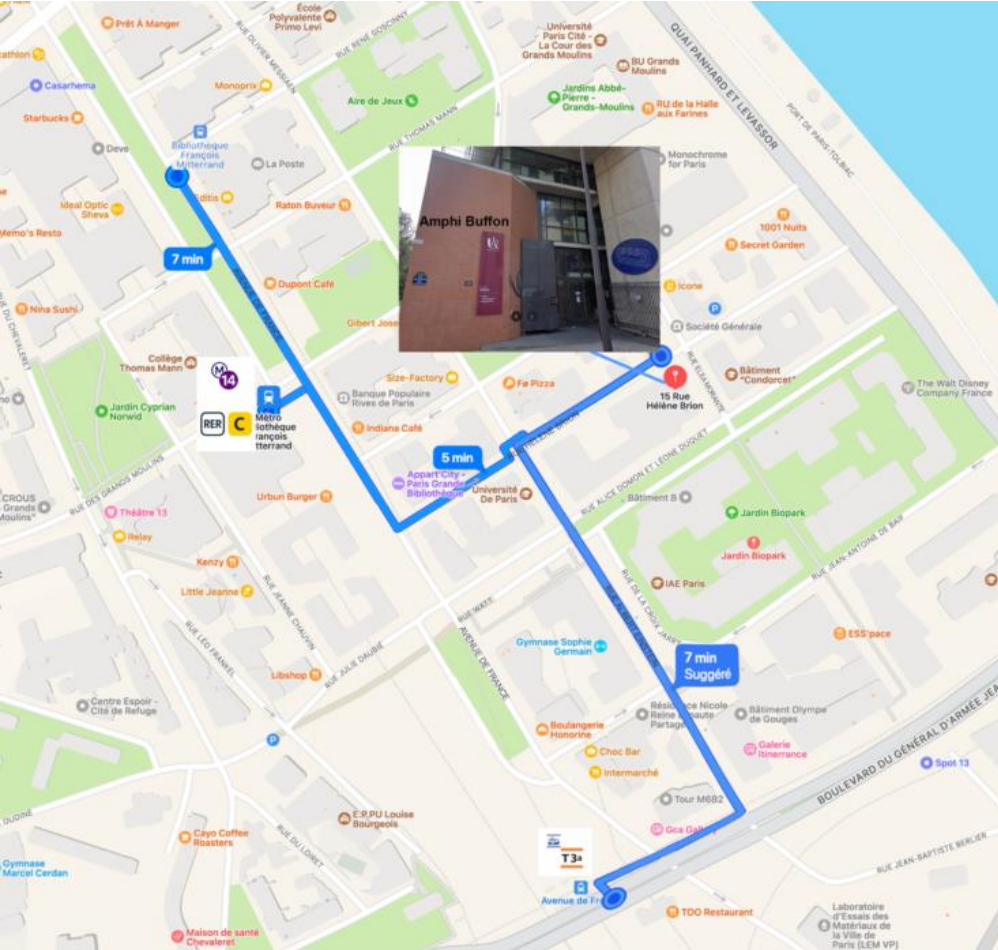

HEPIX

cea

irfu

Welcome

HEPIX Spring 2024

université
PARIS-SACLAY
GRADUATE SCHOOL
Physique

P2I
Physique
des deux
Infinis

Ce travail bénéficie d'une aide de l'État au titre de France 2030 P2I - Graduate School Physique portant la référence ANR-11-IDEX-0003

Amphi Buffon 15 rue Hélène Brion, 13^e

Lunches and coffee breaks in the lobby

**location information
on the back of your
badge**

Welcome reception from 5:30 p.m. in the lobby

**The two closest metro lines 6 and 14
will be closed every evening at 10 p.m.**

Wednesday workshop dinner

**Saphir péniche
Paris Seine
1 port de Bercy, 12^e**

**Boarding 19 p.m.
Don't be late**

**The two closest metro lines 6 and 14
will be closed every evening at 10 p.m.**

eduroam

up7d