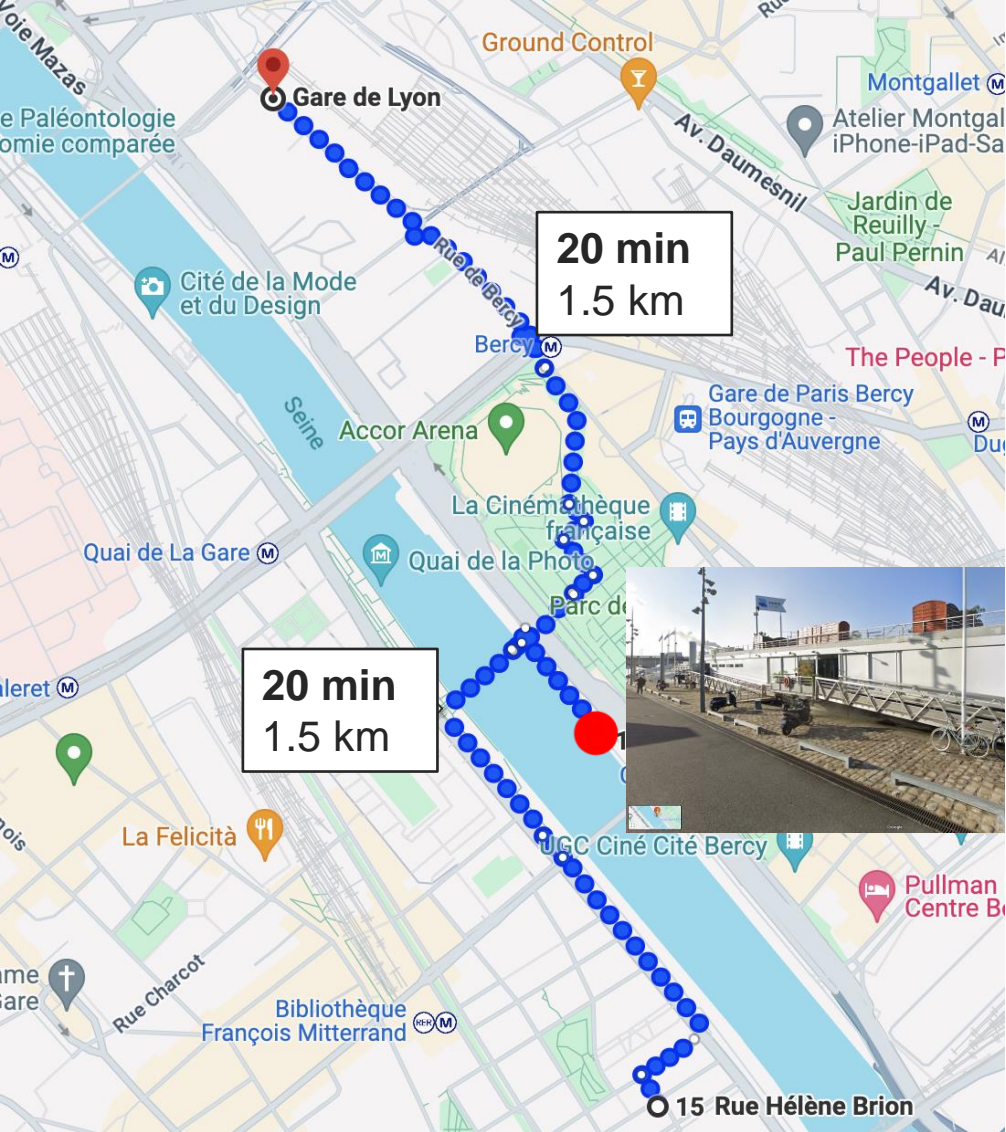

Amphi Buffon 15 rue Hélène Brion, 13^e

Lunches and coffee breaks in the lobby

**location information
on the back of your
badge**

Welcome reception from 5:30 p.m. in the lobby

**The two closest metro lines 6 and 14
will be closed every evening at 10 p.m.**

Wednesday workshop dinner

**Saphir péniche
Paris Seine
1 port de Bercy, 12^e**

**Boarding 19 p.m.
Don't be late**

**The two closest metro lines 6 and 14
will be closed every evening at 10 p.m.**

eduroam

up7d