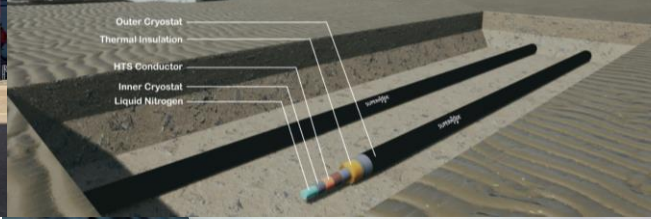

Volvo's Zenseact announced results of the partnership with CERN – **80 Million people** reached through press articles