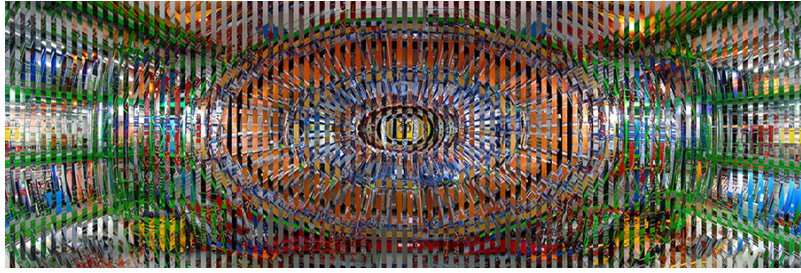

The art-science DIALOGUE Karlsruhe Institute for Technology KIT - Art
University

Contribution ID: 13

Type: not specified

**Drive CERN LAB 2 Preveessin to CERN Meyrin to
have lunch in Restaurant 1**