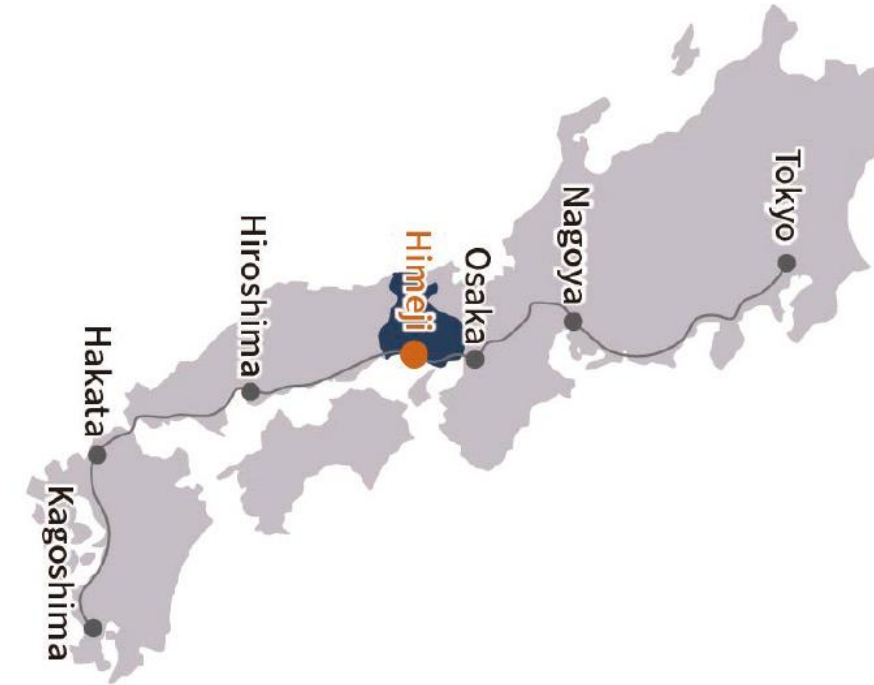

S	M	T	W	T	F	S
1	2	3	4	5	6	7
8	9	10	11	12	13	14
15	16	17	18	19	20	21
22	23	24	25	26	27	28
29	30	31				

April

S	M	T	W	T	F	S
			1	2	3	4
5	6	7	8	9	10	11
12	13	14	15	16	17	18
19	20	21	22	23	24	25
26	27	28	29	30		

Venue: Acrea Himeji

First candidate (Depending on the availability)

**About 10 min walk from
Himeji Station**

**- a hub of Shinkansen and local
trains, private railways, buses,
and other transport modes**