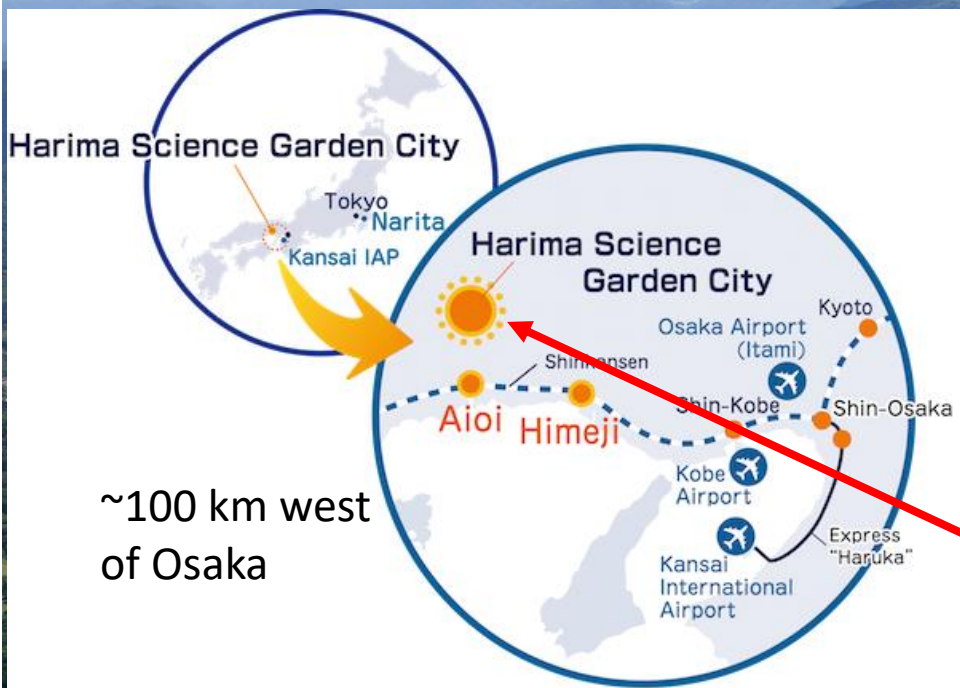

Spring-8 Storage Ring (1997 – 2027)

8 GeV, 100 mA, 2.4 nm rad, 1436 m, 57 beamlines (62 max.)
Average X-ray Brilliance $\sim 10^{20}$ [photnos / s mm² mrad² 0.1%BW]
(10 keV $\sim$ 0.124 nm)

Spring-8-II Storage Ring (2028 –)

6 GeV, 200 mA, < 100 pm rad, 1436 m, 57 beamlines (62 max.)
Average X-ray Brilliance $\sim 10^{22}$ [photnos / s mm² mrad² 0.1%BW]
Under construction

X-ray Free-Electron Laser SACLA (2011 –)

8 GeV max., 0.25 nC/pulse, 10 fs pulse width,
60 pps, ~ 700 m, 3 beamlines (5 max.)
Peak X-ray Brilliance: $\sim 10^{32}$ [photnos / s mm² mrad² 0.1%BW]
(10 keV $\sim$ 0.124 nm)