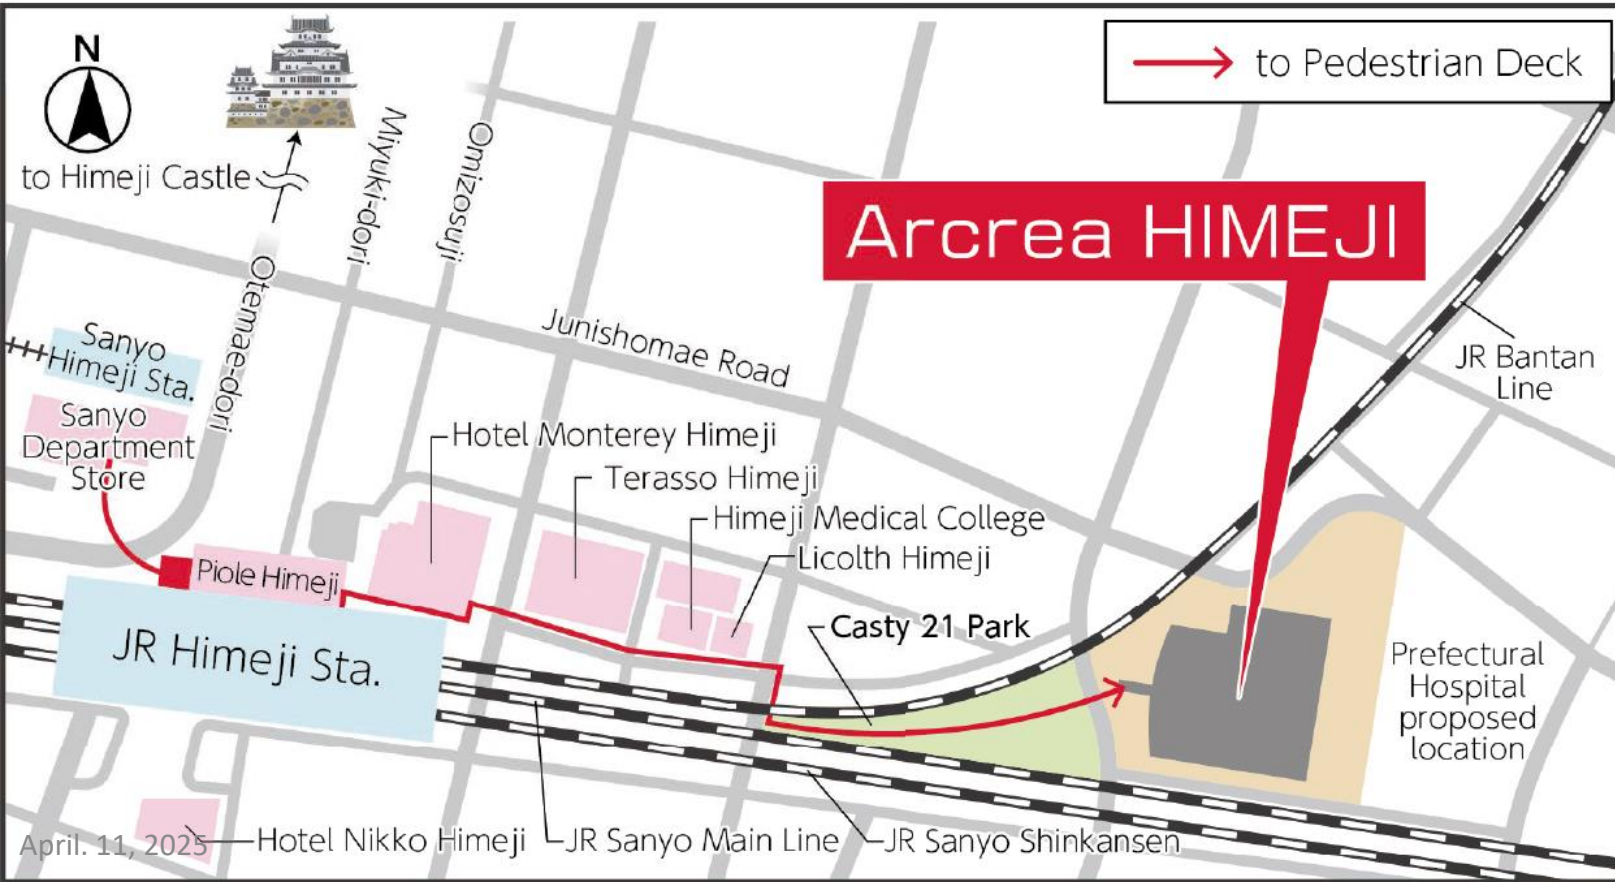

S	M	T	W	T	F	S
1	2	3	4	5	6	7
8	9	10	11	12	13	14
15	16	17	18	19	20	21
22	23	24	25	26	27	28
29	30	31				

April

S	M	T	W	T	F	S
			1	2	3	4
5	6	7	8	9	10	11
12	13	14	15	16	17	18
19	20	21	22	23	24	25
26	27	28	29	30		

Venue: Acrea Himeji

First candidate (Depending on the availability)

**About 10 min walk from
Himeji Station**

**- a hub of Shinkansen and local
trains, private railways, buses,
and other transport modes**